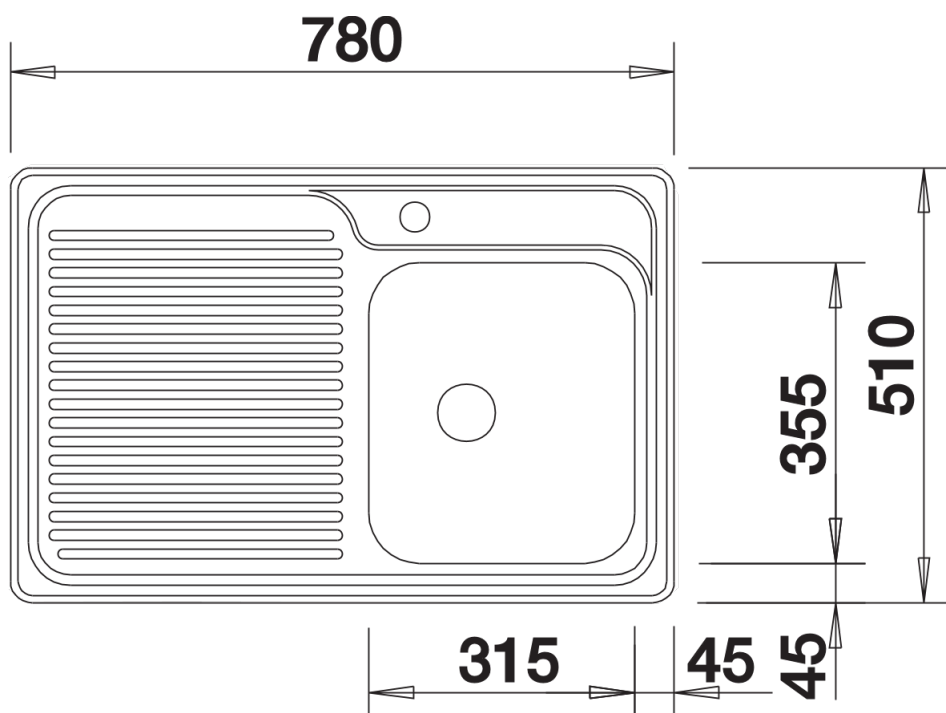

Product information sheet CLASSIC 40 S

Item no. 511124

Benefits

- Maximum convenience in a minimum of space
- Timeless design in stainless steel
- With 3 1/2" stainless steel basket strainer

Planning information

- Cut out size: 762 x 492 x R15
- Please state hand of bowl

Scope of supply

- Waste fitting with space-saving pipe, 3 1/2" basket strainer

Details

Top view

Cut-out

Front view

Side view