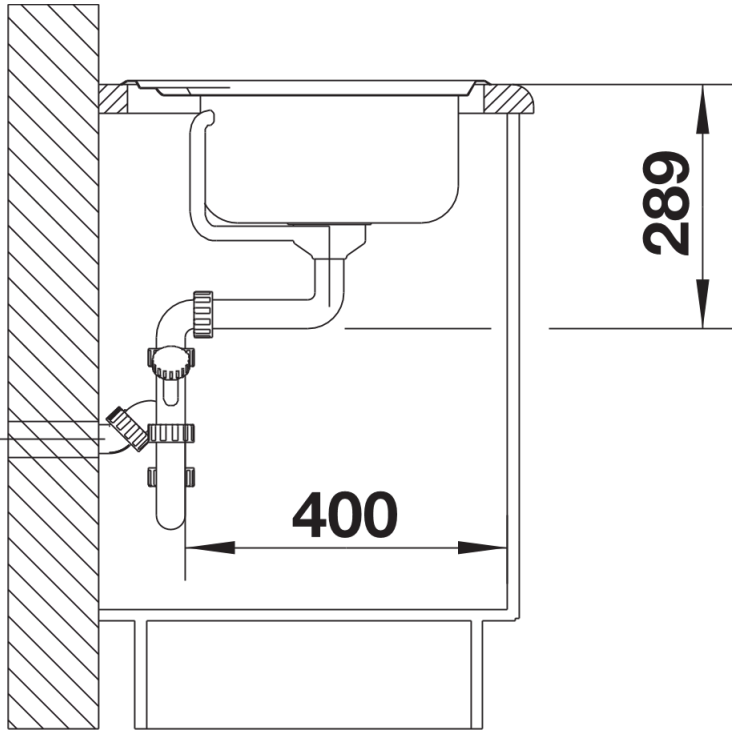

Product information sheet CLASSIC 40 S

Item no. 511124

Benefits

- Maximum convenience in a minimum of space
- Timeless design in stainless steel
- With 3 1/2" stainless steel basket strainer

Planning information

- Cut out size: 762 x 492 x R15
- Please state hand of bowl

Scope of supply

- Waste fitting with space-saving pipe, 3 1/2" basket strainer

Details

Top view

Cut-out

Front view

Side view