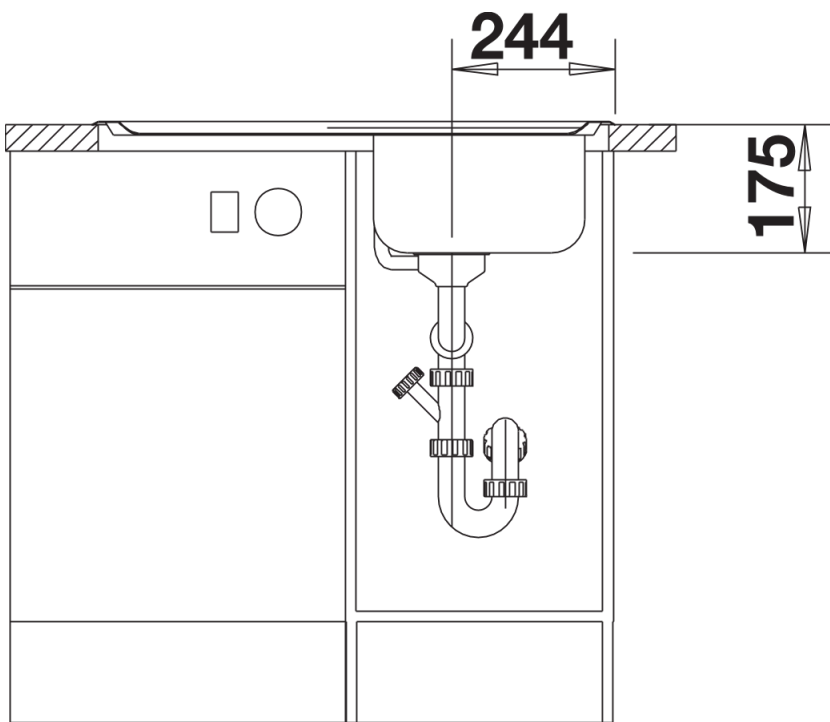

Product information sheet CLASSIC 40 S

Item no. 511124

Benefits

- Maximum convenience in a minimum of space
- Timeless design in stainless steel
- With 3 1/2" stainless steel basket strainer

Planning information

- Cut out size: 762 x 492 x R15
- Please state hand of bowl

Scope of supply

- Waste fitting with space-saving pipe, 3 1/2" basket strainer

Details

Top view

Cut-out

Front view

Side view