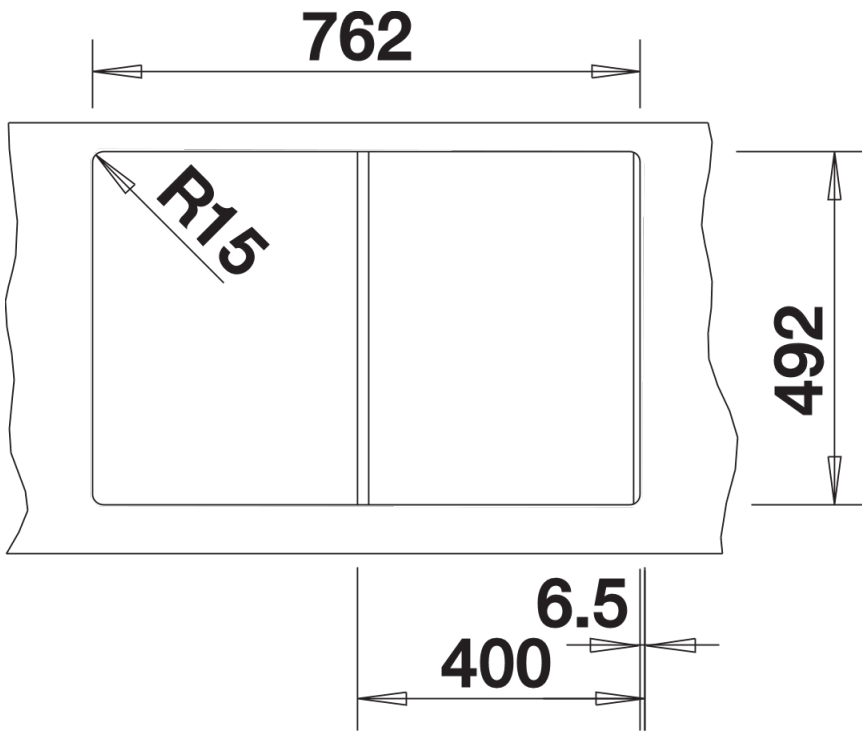

Product information sheet CLASSIC 40 S

Item no. 511124

Benefits

- Maximum convenience in a minimum of space
- Timeless design in stainless steel
- With 3 1/2" stainless steel basket strainer

Planning information

- Cut out size: 762 x 492 x R15
- Please state hand of bowl

Scope of supply

- Waste fitting with space-saving pipe, 3 1/2" basket strainer

Details

Top view

Cut-out

Front view

Side view