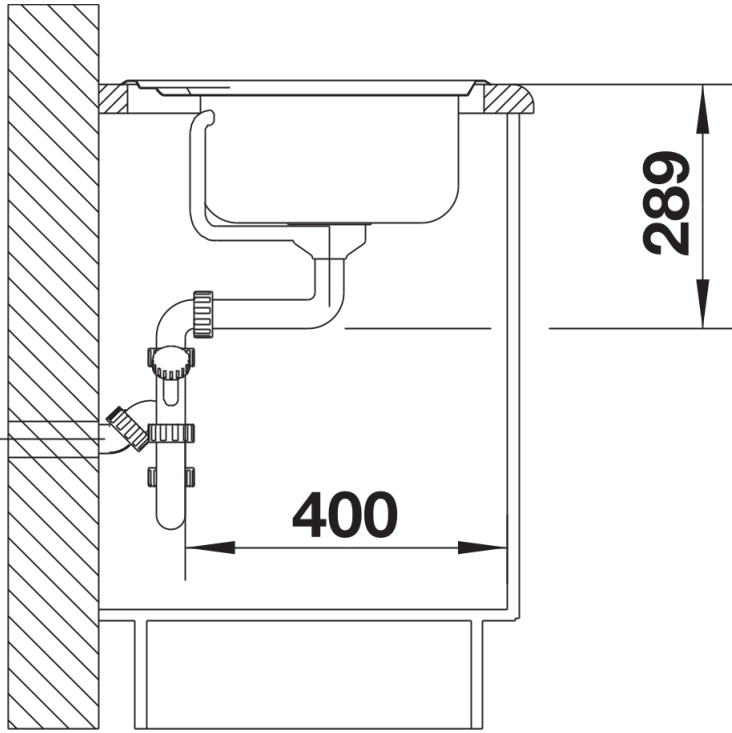

Planning information

- Cut out size: 762 x 492 x R15
Please state hand of bowl

Scope of supply

- Waste kit with space-saving pipe
- 3 ½" basket strainer
- seal

Details

Top view

Cut-out

Front view

Side view