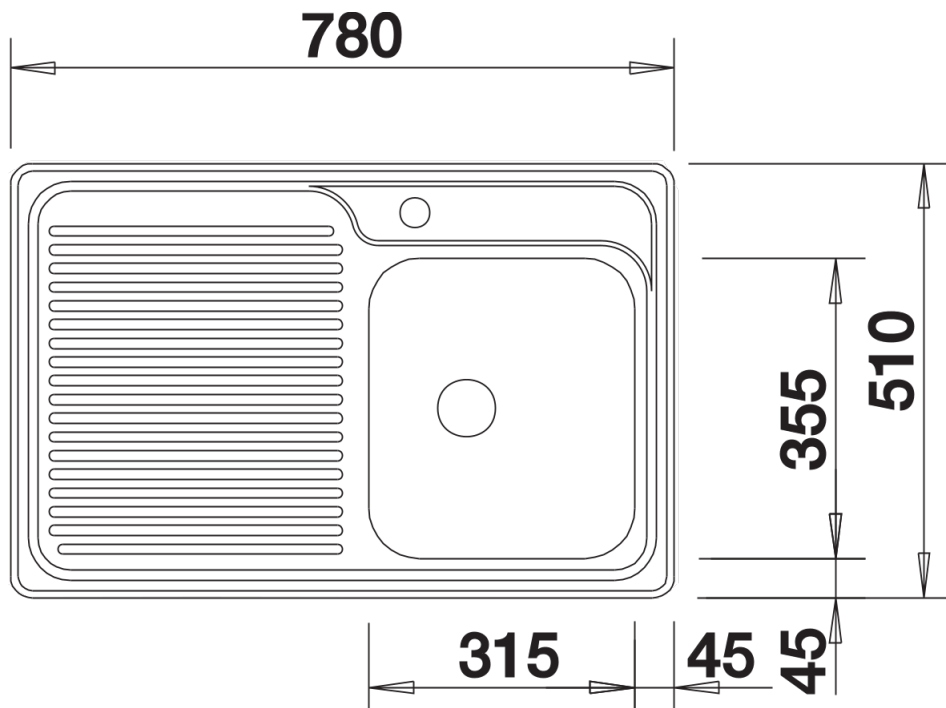

Product information sheet CLASSIC 40 S

Item no. 511124

Benefits

- Traditional stainless steel design. A tried and tested sink that adapts to any kitchen style
- Highly functional sink that fits into a compact 400mm base cabinet
- Multiple grooves for easy draining
- Stainless steel basket strainer catches food debris helping prevent drain blockage
- Select either sink to the left or right of the drainer, depending on your kitchen layout

Planning information

- Cut out size: 762 x 492 x R15
Please state hand of bowl

Scope of supply

- Waste kit with space-saving pipe
- 3 ½" basket strainer
- seal

Details

Top view

Cut-out

Front view

Side view