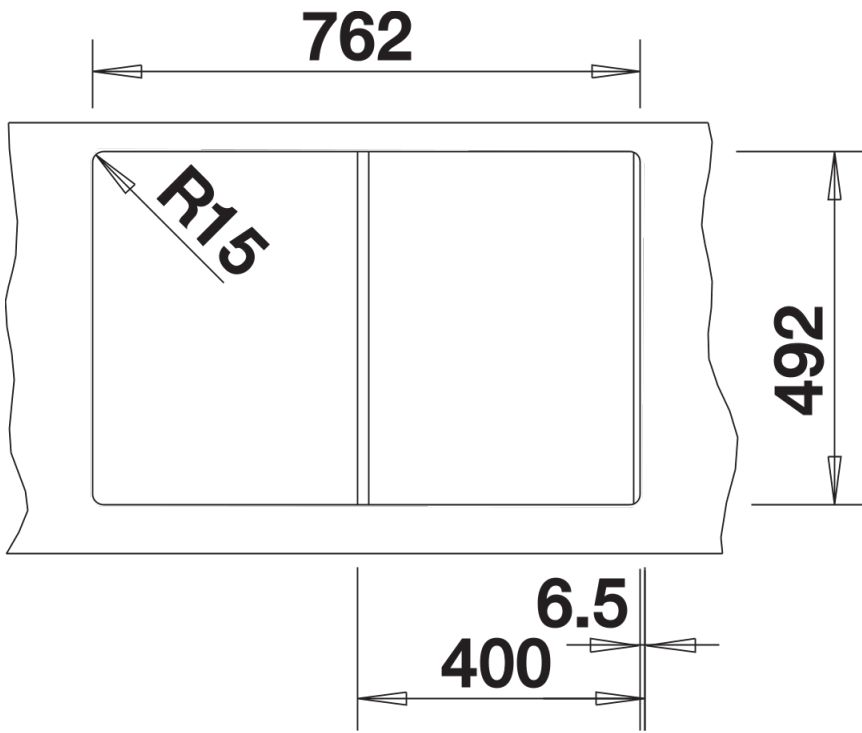

Planning information

- Cut out size: 762 x 492 x R15
Please state hand of bowl

Scope of supply

- Waste kit with space-saving pipe
- 3 ½" basket strainer
- seal

Details

Top view

Cut-out

Front view

Side view