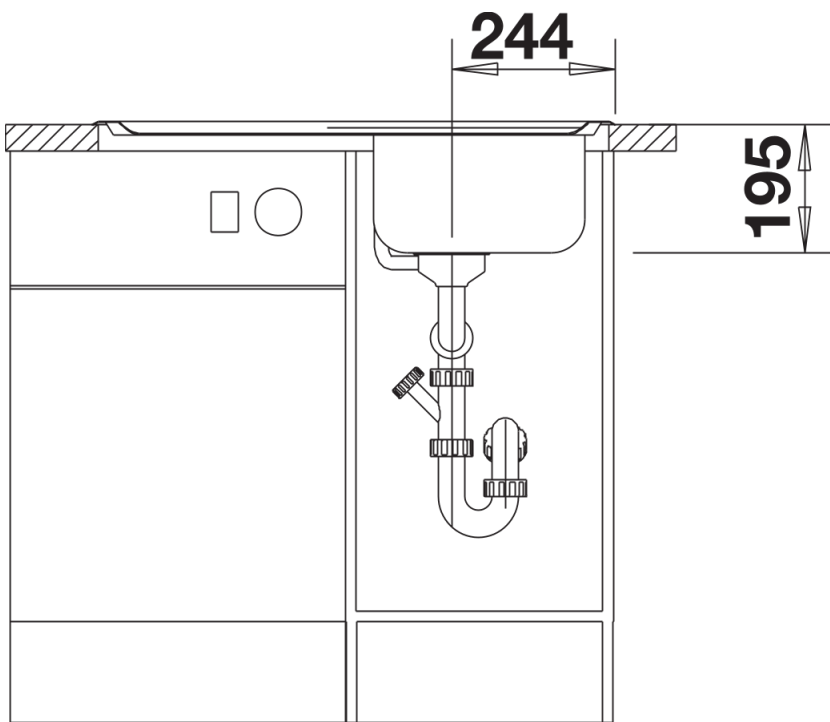

Planning information

- Cut out size: 762 x 492 x R15
Please state hand of bowl

Scope of supply

- Waste kit with space-saving pipe
- 3 ½" basket strainer
- seal

Details

Top view

Cut-out

Front view

Side view