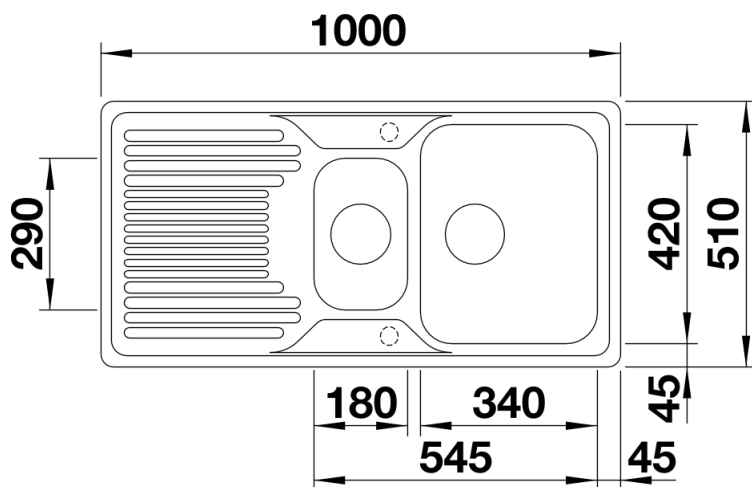

## Planning information

---

- Cut out size: 976 x 486 x R15
- Universal handing

## Scope of supply

---

- With 3 1/2" basket strainer waste

## Details

---

Top view

Cut-out

Front view

Side view