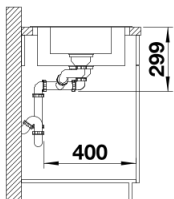

## Planning information

---

- Cut out size: 976 x 486 x R15
- Universal handing

## Scope of supply

---

- With 3 1/2" basket strainer waste

## Details

---

Top view

Cut-out

Front view

Side view