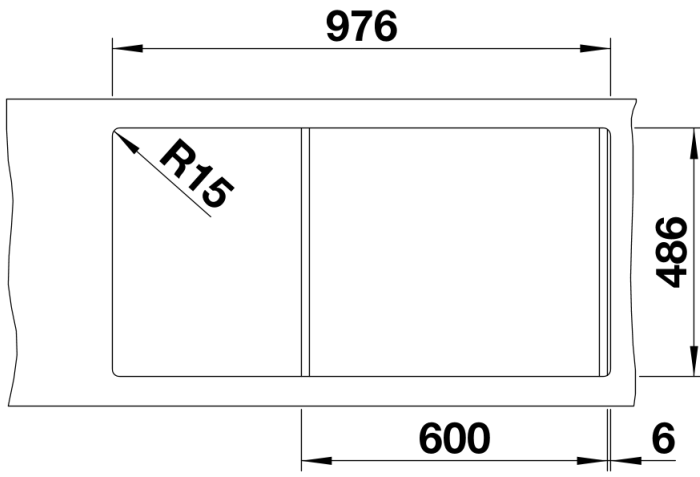

## Planning information

---

- Cut out size: 976 x 486 x R15
- Universal handing

## Scope of supply

---

- With 3 1/2" basket strainer waste

## Details

---

Top view

Cut-out

Front view

Side view