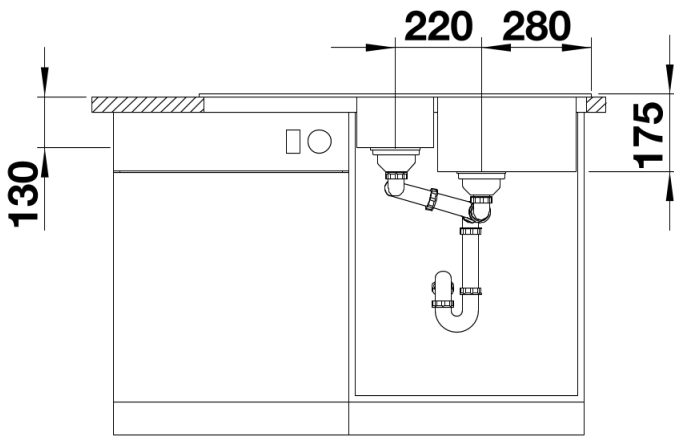

## Planning information

---

- Cut out size: 976 x 486 x R15
- Universal handing

## Scope of supply

---

- With 3 1/2" basket strainer waste

## Details

---

Top view

Cut-out

Front view

Side view