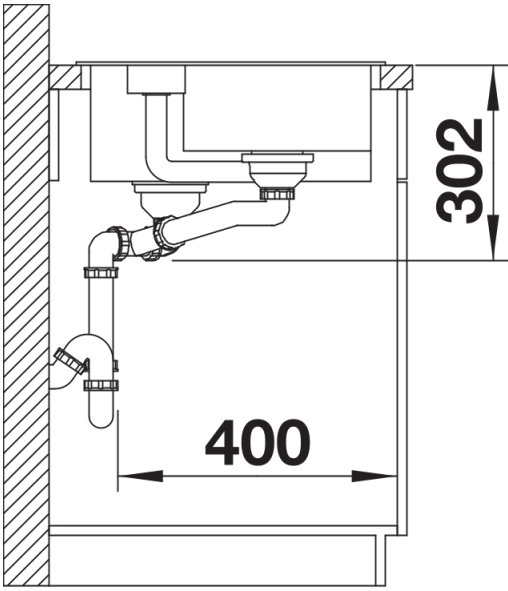

Colours

SILGRANIT anthracite

Available colours:

- black
- anthracite
- rock grey
- volcano grey
- white
- soft white
- tartufo
- coffee

Planning information

- Cut out: 984 x 494 x R15
Right hand bowl only

Scope of supply

Sorting basket with lid in anthracite colour. Waste fitting with space-saving pipe, InFino basket strainer for both bowls, 3 1/2" pop-up waste for main bowl and 1 1/2" non close strainer for half bowl

235845 - Sorting bin with lid

Details

Top view

Cut-out

Front view

Side view