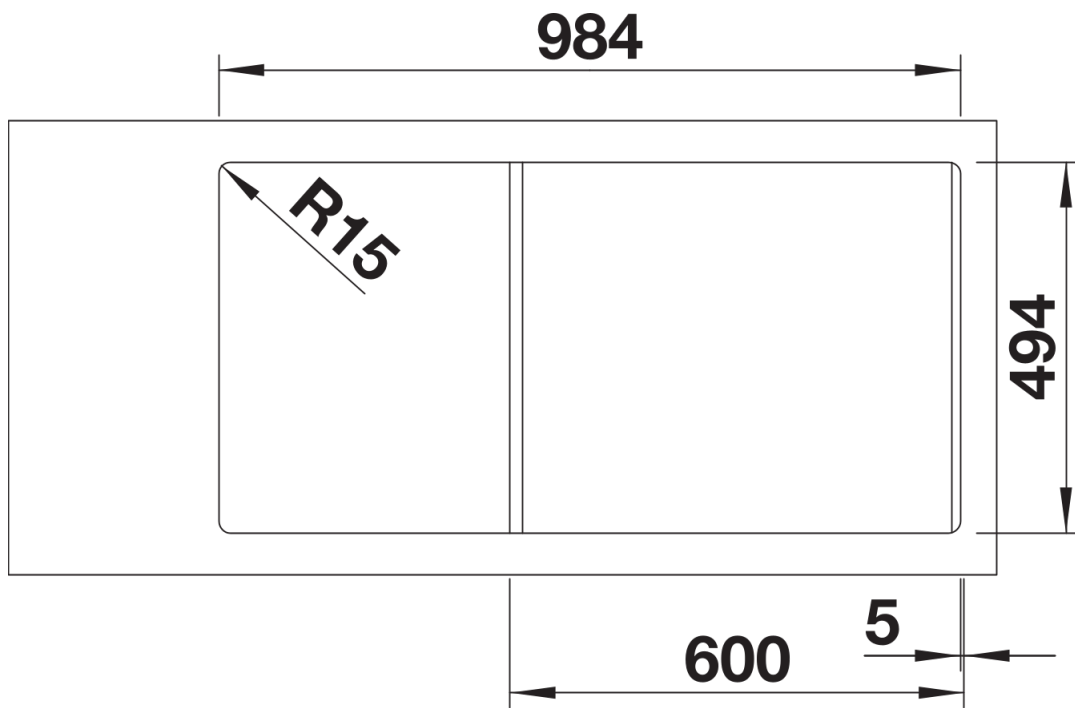

Colours

SILGRANIT anthracite

Available colours:

- black
- anthracite
- rock grey
- volcano grey
- white
- soft white
- tartufo
- coffee

Planning information

- Cut out: 984 x 494 x R15
Right hand bowl only

Scope of supply

Sorting basket with lid in anthracite colour. Waste fitting with space-saving pipe, InFino basket strainer for both bowls, 3 1/2" pop-up waste for main bowl and 1 1/2" non close strainer for half bowl

235845 - Sorting bin with lid

Details

Top view

Cut-out

Front view

Side view