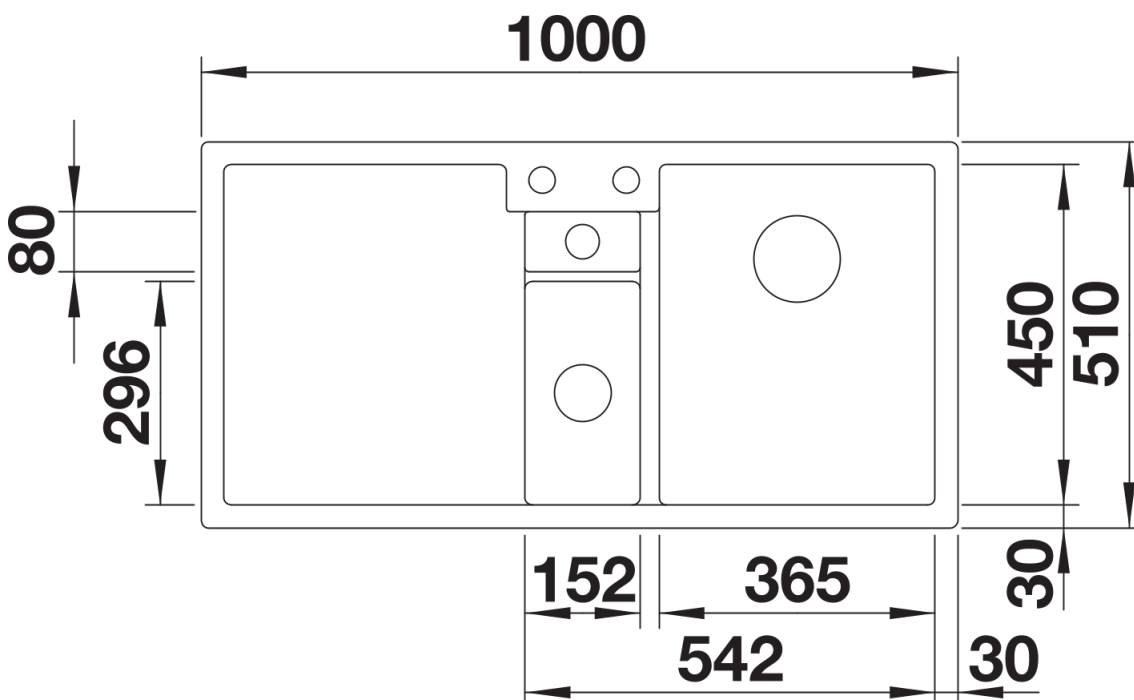

Colours

SILGRANIT anthracite

Available colours:

- black
- anthracite
- rock grey
- volcano grey
- white
- soft white
- tartufo
- coffee

Planning information

- Cut out: 984 x 494 x R15
Right hand bowl only

Scope of supply

Sorting basket with lid in anthracite colour. Waste fitting with space-saving pipe, InFino basket strainer for both bowls, 3 1/2" pop-up waste for main bowl and 1 1/2" non close strainer for half bowl

235845 - Sorting bin with lid

Details

Top view

Cut-out

Front view

Side view