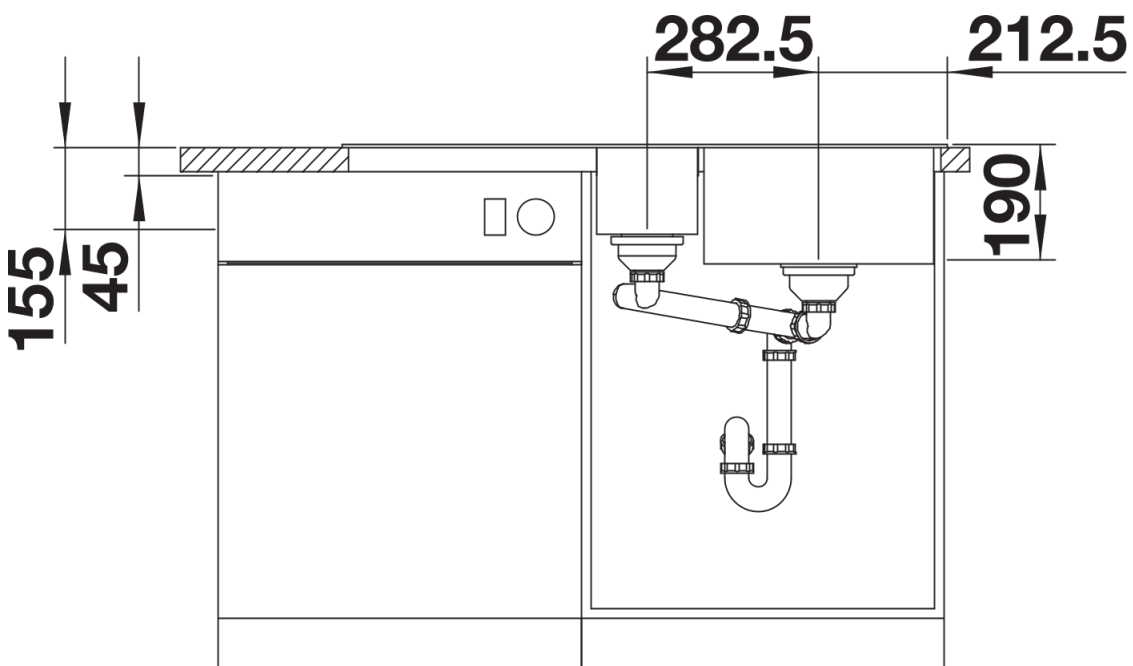

Colours

SILGRANIT anthracite

Available colours:

- black
- anthracite
- rock grey
- volcano grey
- white
- soft white
- tartufo
- coffee

Planning information

- Cut out: 984 x 494 x R15
Right hand bowl only

Scope of supply

Sorting basket with lid in anthracite colour. Waste fitting with space-saving pipe, InFino basket strainer for both bowls, 3 1/2" pop-up waste for main bowl and 1 1/2" non close strainer for half bowl

235845 - Sorting bin with lid

Details

Top view

Cut-out

Front view

Side view