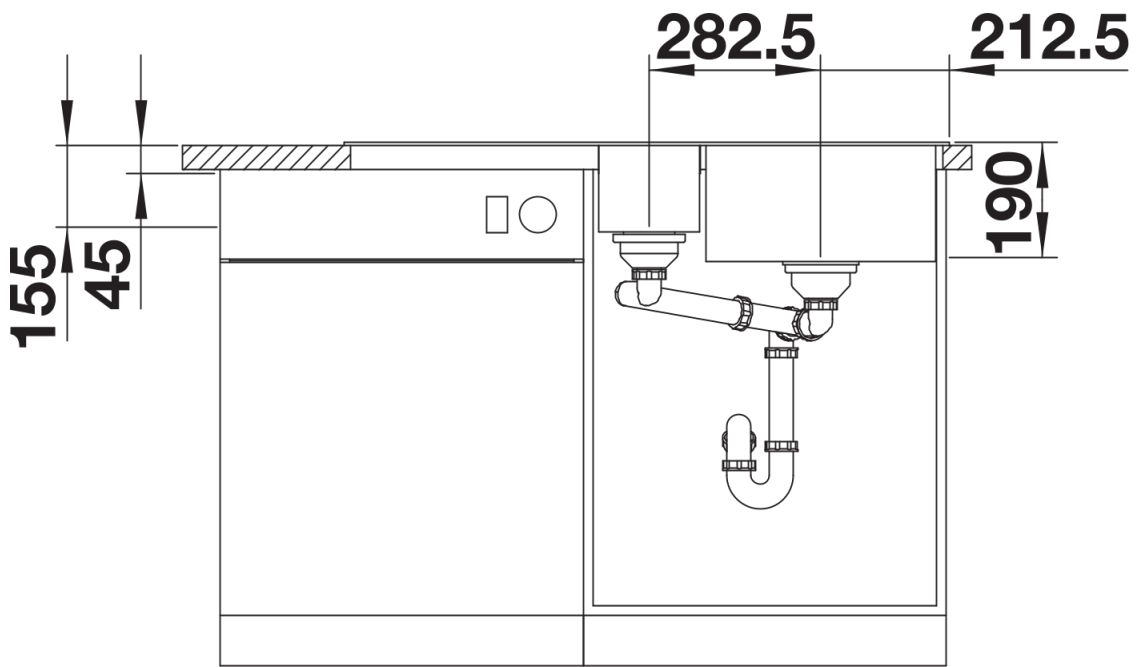

Colours

SILGRANIT rock grey

Available colours:

black
anthracite
rock grey
volcano grey
white
soft white
tartufo
coffee

Planning information

- Cut out: 984 x 494 x R15
Right hand bowl only

Scope of supply

- Foodwaste Caddy in anthracite colour. Waste fitting with space-saving pipe. 3 ½" InFino basket strainer with drain remote control for the main bowl and 1 ½" InFino basket strainer non close for the half bowl

235845 - Kitchen Foodwaste Caddy

Details

Top view

Cut-out

Front view

Side view