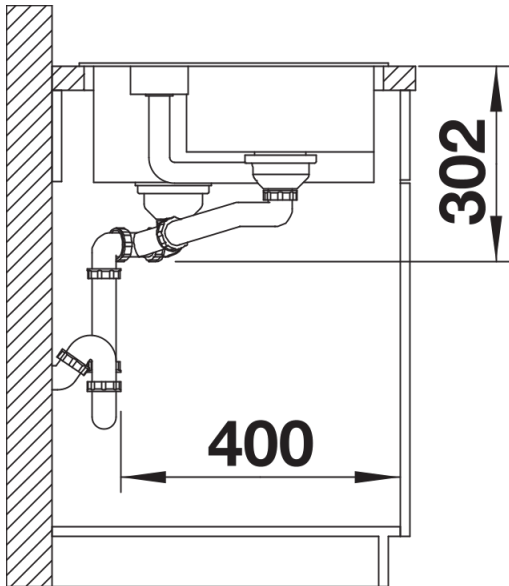

Colours

SILGRANIT rock grey

Available colours:

black
anthracite
rock grey
volcano grey
white
soft white
tartufo
coffee

Planning information

- Cut out: 984 x 494 x R15
Right hand bowl only

Scope of supply

- Foodwaste Caddy in anthracite colour. Waste fitting with space-saving pipe. 3 ½" InFino basket strainer with drain remote control for the main bowl and 1 ½" InFino basket strainer non close for the half bowl

235845 - Kitchen Foodwaste Caddy

Details

Top view

Cut-out

Front view

Side view