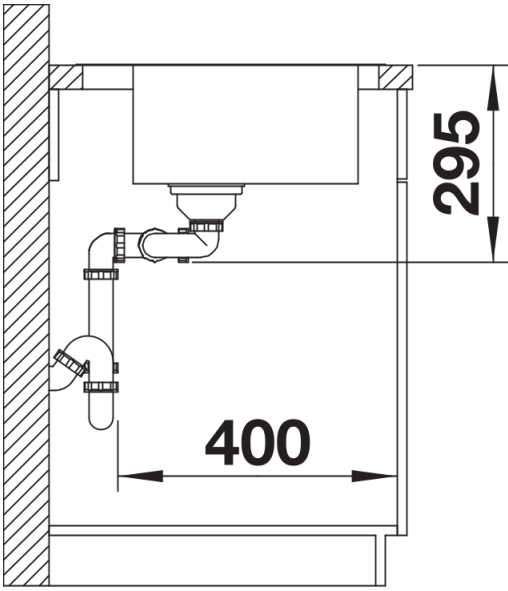

Product information sheet DIVON II 8 S-IF

Item no. 521665

Benefits

- Beautifully shaped sink with an irresistible overall appearance
- Perfectly matched geometries and areas
- Straight lined bowls with an elegant 10 mm corner radius
- Large bowl capacity and fully utilisable base
- Product line meets the requirements for almost any planning situation
- High-quality features with the covered C-overflow and elegantly integrated InFino strainer

Planning information

- Cut out size: Template provided, Please state hand of bowl

Scope of supply

- Waste fitting with space-saving pipe
- 3 ½" pop-up waste for the main bowl
- two InFino 3 ½" basket strainer

Details

Top view

Cut-out

Front view

Side view