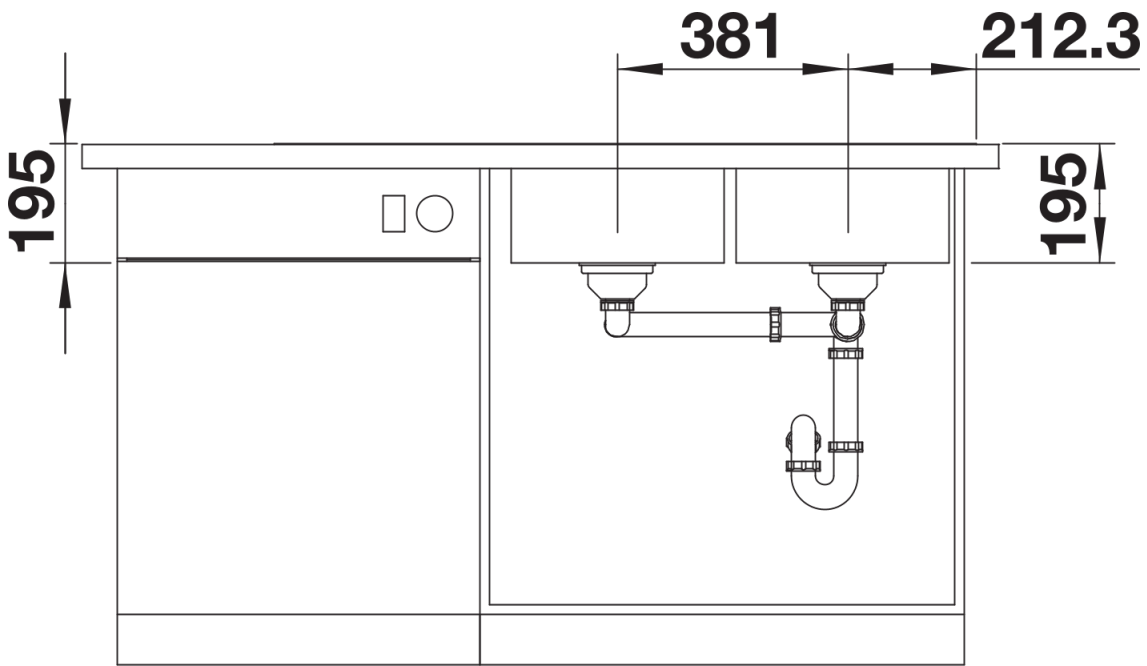

Product information sheet DIVON II 8 S-IF

Item no. 521665

Benefits

- Beautifully shaped sink with an irresistible overall appearance
- Perfectly matched geometries and areas
- Straight lined bowls with an elegant 10 mm corner radius
- Large bowl capacity and fully utilisable base
- Product line meets the requirements for almost any planning situation
- High-quality features with the covered C-overflow and elegantly integrated InFino strainer

Planning information

- Cut out size: Template provided, Please state hand of bowl

Scope of supply

- Waste fitting with space-saving pipe
- 3 ½" pop-up waste for the main bowl
- two InFino 3 ½" basket strainer

Details

Top view

Cut-out

Front view

Side view