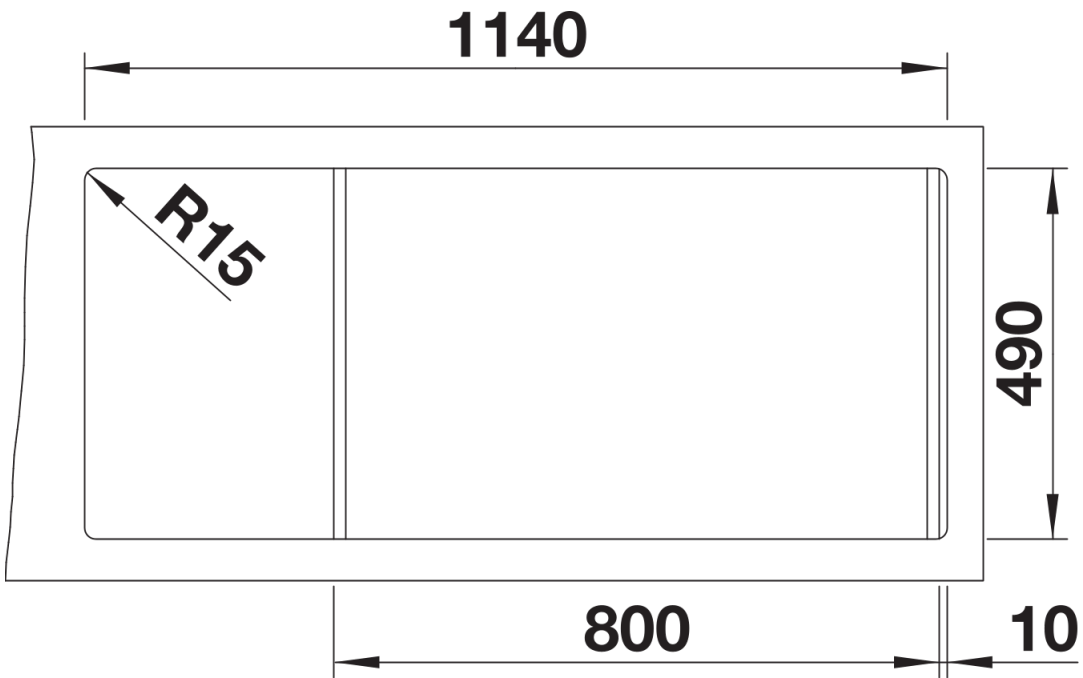

Product information sheet DIVON II 8 S-IF

Item no. 521665

Benefits

- Beautifully shaped sink with an irresistible overall appearance
- Perfectly matched geometries and areas
- Straight lined bowls with an elegant 10 mm corner radius
- Large bowl capacity and fully utilisable base
- Product line meets the requirements for almost any planning situation
- High-quality features with the covered C-overflow and elegantly integrated InFino strainer

Planning information

- Cut out size: Template provided, Please state hand of bowl

Scope of supply

- Waste fitting with space-saving pipe
- 3 ½" pop-up waste for the main bowl
- two InFino 3 ½" basket strainer

Details

Top view

Cut-out

Front view

Side view