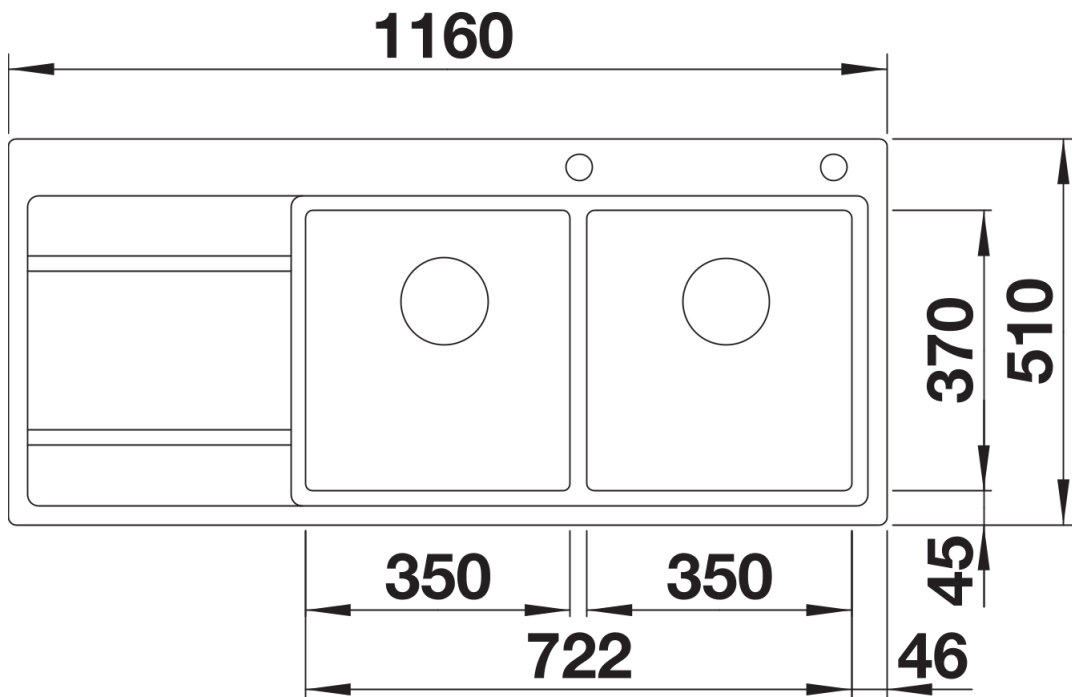

Product information sheet DIVON II 8 S-IF

Item no. 521665

Benefits

- Beautifully shaped sink with an irresistible overall appearance
- Perfectly matched geometries and areas
- Straight lined bowls with an elegant 10 mm corner radius
- Large bowl capacity and fully utilisable base
- Product line meets the requirements for almost any planning situation
- High-quality features with the covered C-overflow and elegantly integrated InFino strainer

Planning information

- Cut out size: Template provided, Please state hand of bowl

Scope of supply

- Waste fitting with space-saving pipe
- 3 ½" pop-up waste for the main bowl
- two InFino 3 ½" basket strainer

Details

Top view

Cut-out

Front view

Side view