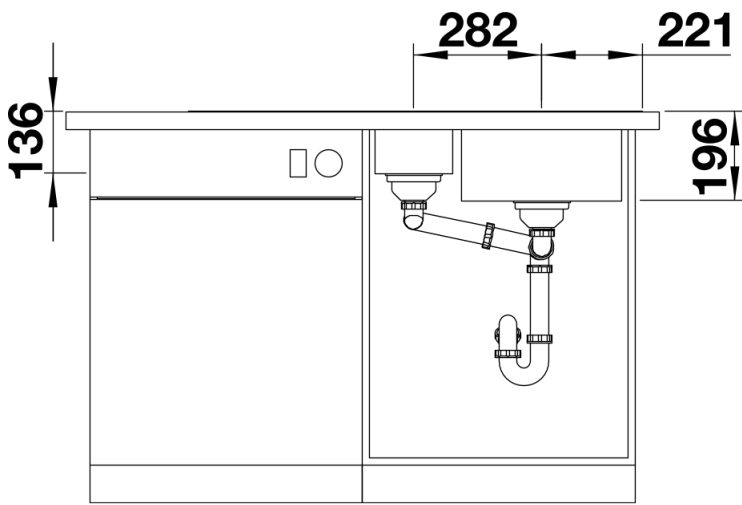

## Planning information

---

- Cut out size: Template provided
- Please state hand of bowl

## Scope of supply

---

- multifunctional stainless steel colander, Waste fitting with space-saving pipe, 3 ½" pop-up waste for the main bowl, 3 1/2" basket strainer

## Details

---

Top view

Cut-out

Front view

Side view