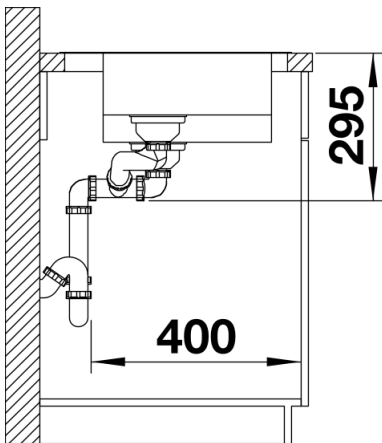

## Scope of supply

---

- multifunctional stainless steel colander, Waste fitting with space-saving pipe, 3 ½" pop-up waste for the main bowl, 3 1/2" basket strainer

## Details

---

Top view

Cut-out

Front view

Side view