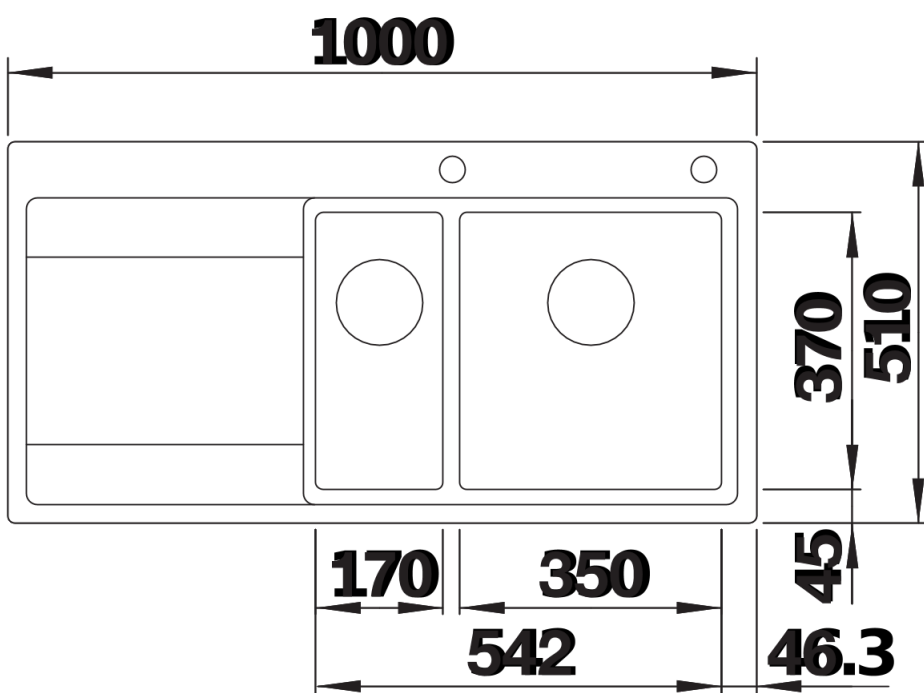

### Benefits

---

- Beautifully shaped sink with an irresistible overall appearance
- Perfectly matched geometries and areas
- Straight lined bowls with an elegant 10 mm corner radius
- Large bowl capacity and fully utilisable base
- Product line meets the requirements for almost any planning situation

## Planning information

---

- Cut out size: Template provided
- Please state hand of bowl

## Scope of supply

---

- multifunctional stainless steel colander, Waste fitting with space-saving pipe, 3 ½" pop-up waste for the main bowl, 3 1/2" basket strainer

## Details

---

Top view

Cut-out

Front view

Side view