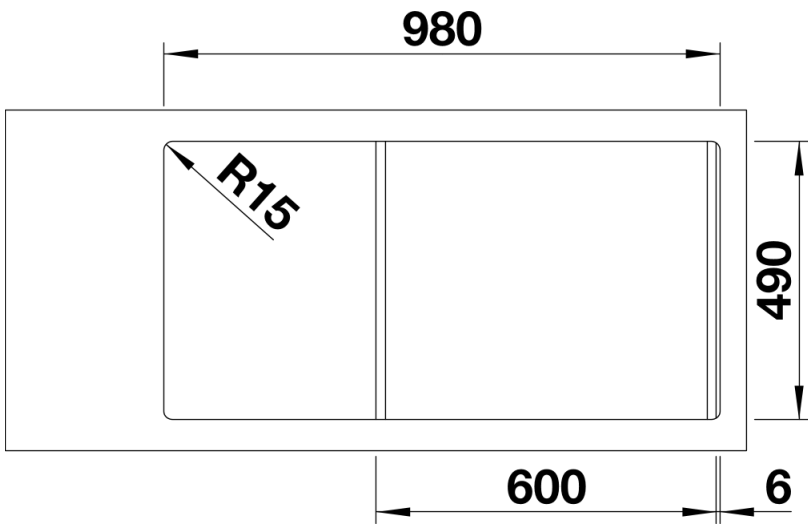

## Planning information

---

- Cut out size: Template provided
- Please state hand of bowl

## Scope of supply

---

- multifunctional stainless steel colander, Waste fitting with space-saving pipe, 3 ½" pop-up waste for the main bowl, 3 1/2" basket strainer

## Details

---

Top view

Cut-out

Front view

Side view