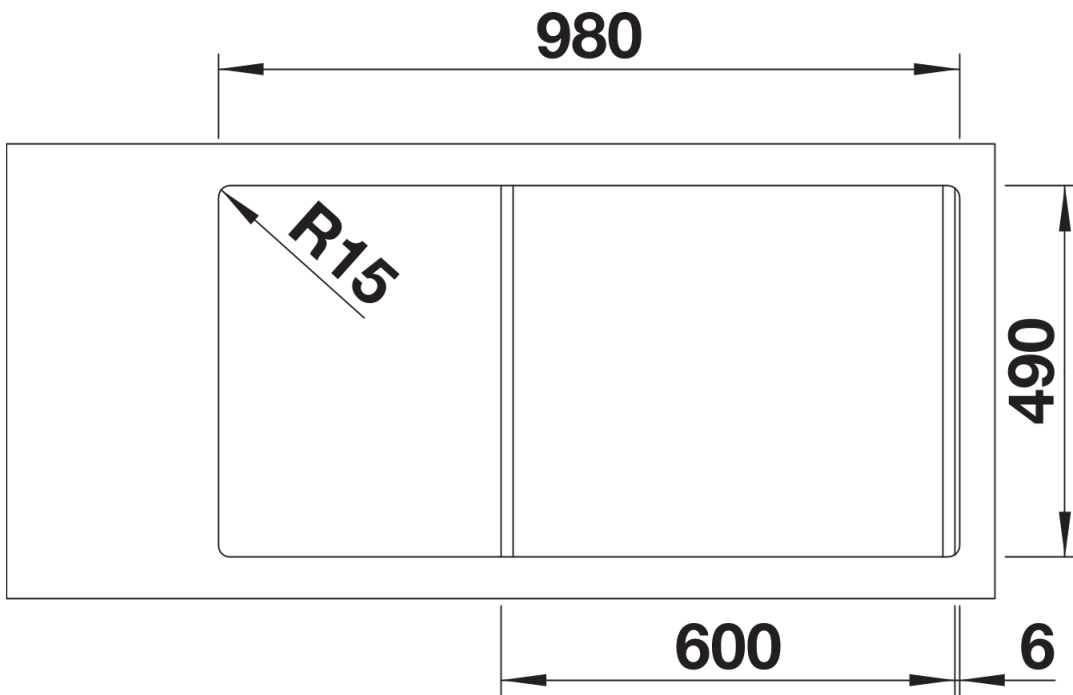

## Planning information

---

- Cut out size: Template provided, Please state hand of bowl

## Scope of supply

---

- Waste fitting with space-saving pipe
- 3 ½" pop-up waste for the main bowl
- two InFino 3 ½" basket strainer

231396 - Multifunctional colander

## Details

---

Top view

Cut-out

Front view

Side view