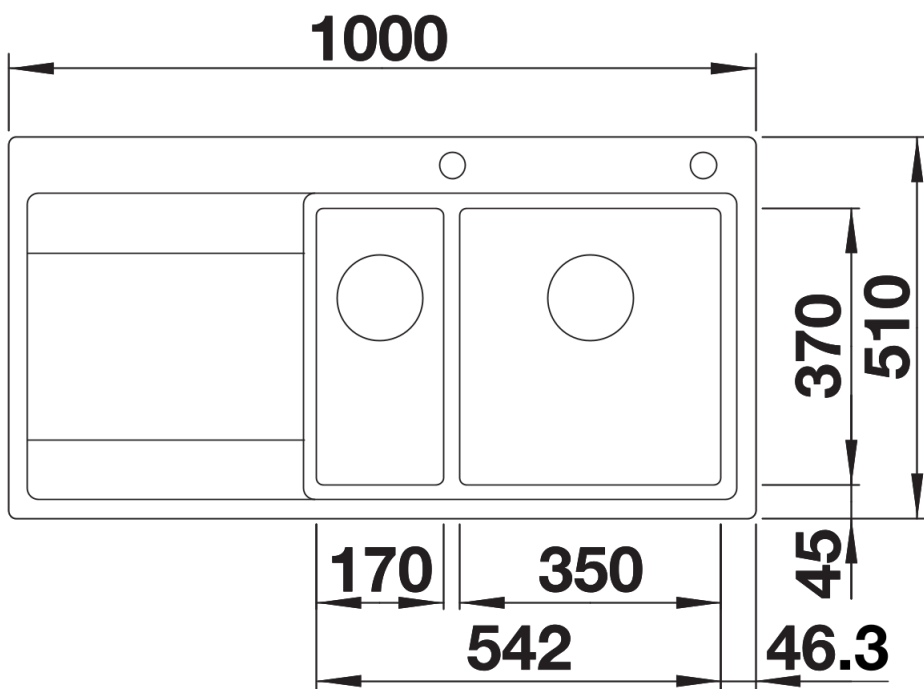

## Planning information

---

- Cut out size: Template provided, Please state hand of bowl

## Scope of supply

---

Waste kit with space-saving pipe, 2 x 3 1/2" InFino basket strainer with drain remote control rotary switch. Multifunctional stainless steel colander

231396 - Stainless steel colander

## Details

---

Top view

Cut-out

Front view

Side view