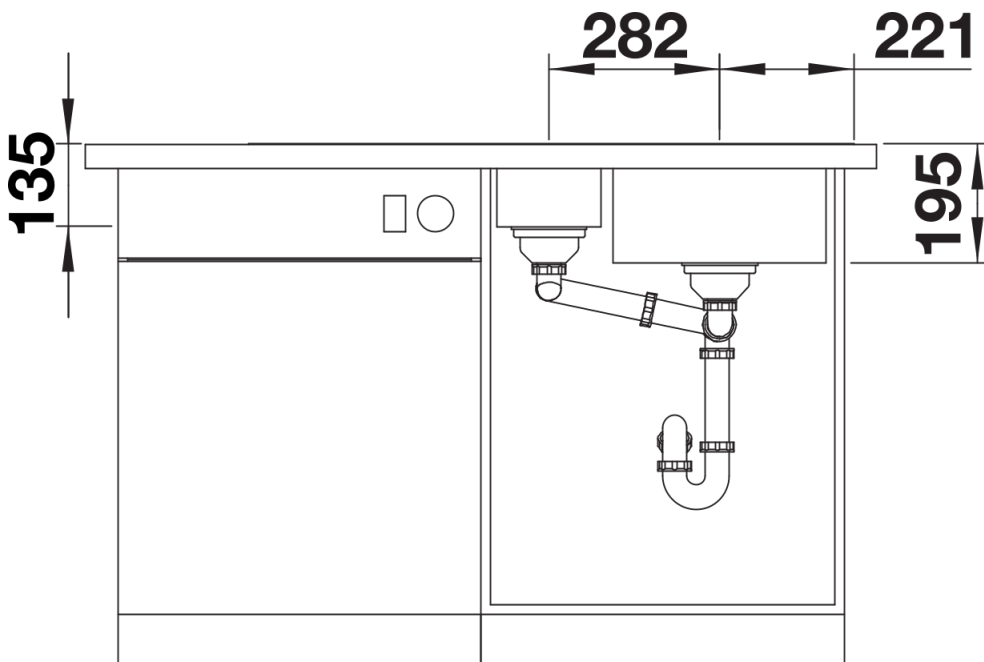

## Planning information

---

- Cut out size: Template provided, Please state hand of bowl

## Scope of supply

---

Waste kit with space-saving pipe, 2 x 3 1/2" InFino basket strainer with drain remote control rotary switch. Multifunctional stainless steel colander

231396 - Stainless steel colander

## Details

---

Top view

Cut-out

Front view

Side view