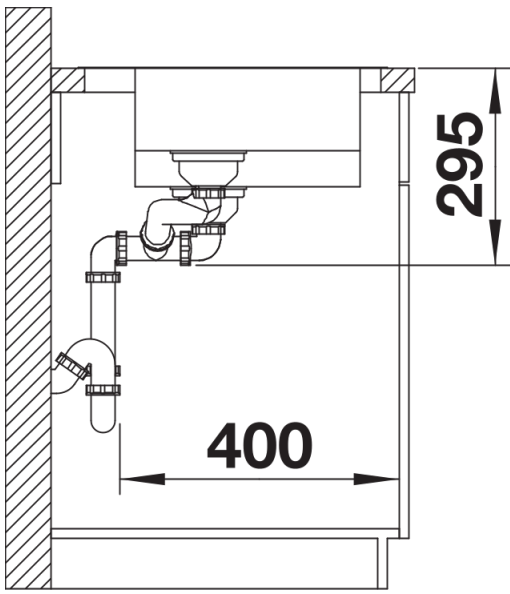

## Planning information

---

- Cut out size: Template provided, Please state hand of bowl

## Scope of supply

---

Waste kit with space-saving pipe, 2 x 3 1/2" InFino basket strainer with drain remote control rotary switch. Multifunctional stainless steel colander

231396 - Stainless steel colander

## Details

---

Top view

Cut-out

Front view

Side view