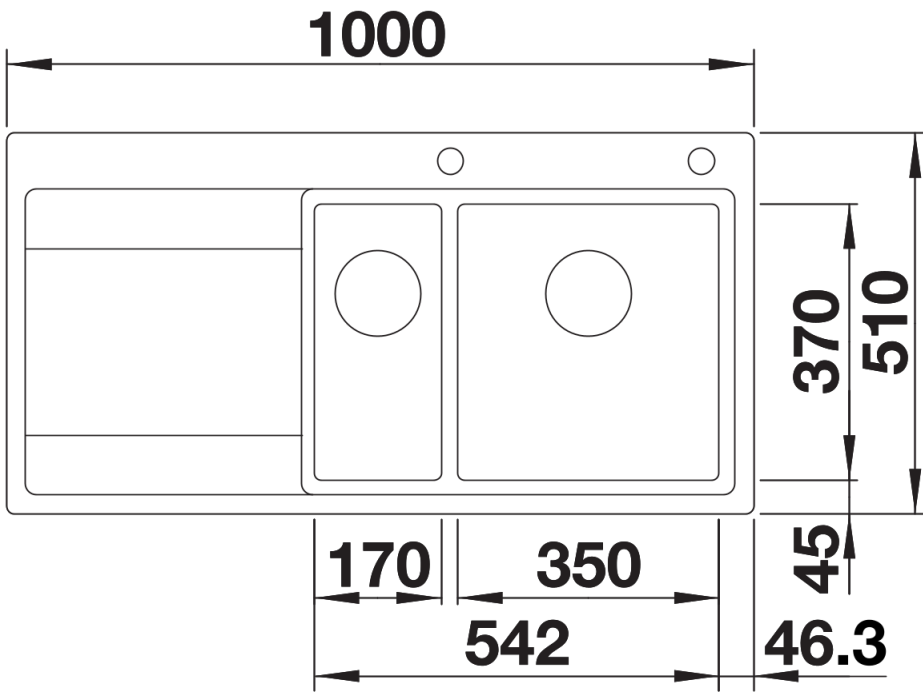

## Planning information

---

- Cut out size: Template provided, Please state hand of bowl

## Scope of supply

---

- Waste fitting with space-saving pipe
- 3 ½" pop-up waste for the main bowl
- two InFino 3 ½" basket strainer

231396 - Multifunctional colander

## Details

---

Top view

Cut-out

Front view

Side view