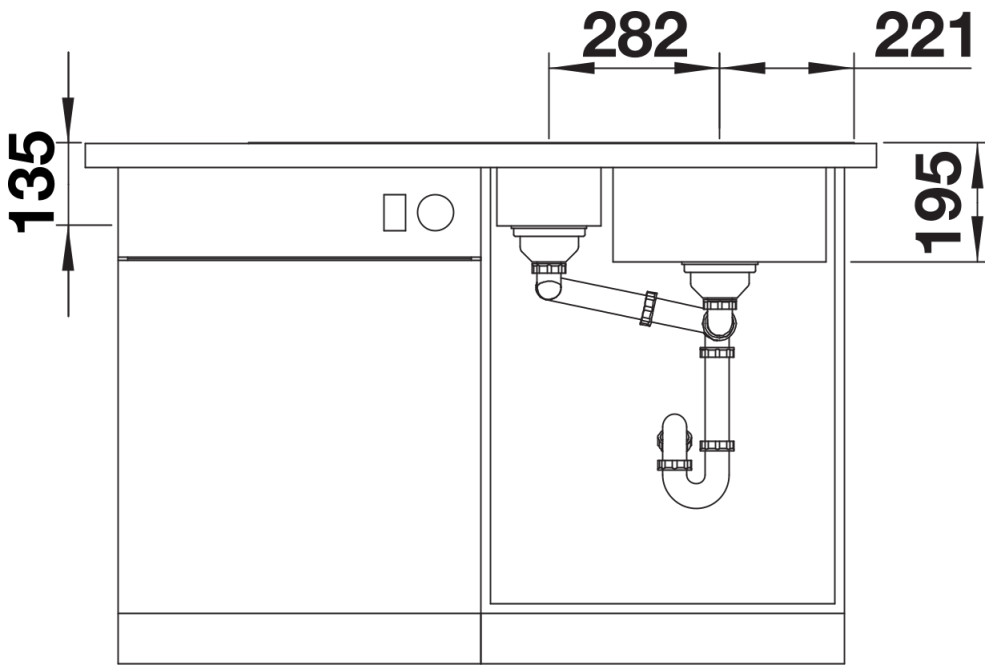

## Planning information

---

- Cut out size: Template provided, Please state hand of bowl

## Scope of supply

---

- Waste fitting with space-saving pipe
- 3 ½" pop-up waste for the main bowl
- two InFino 3 ½" basket strainer

231396 - Multifunctional colander

## Details

---

Top view

Cut-out

Front view

Side view