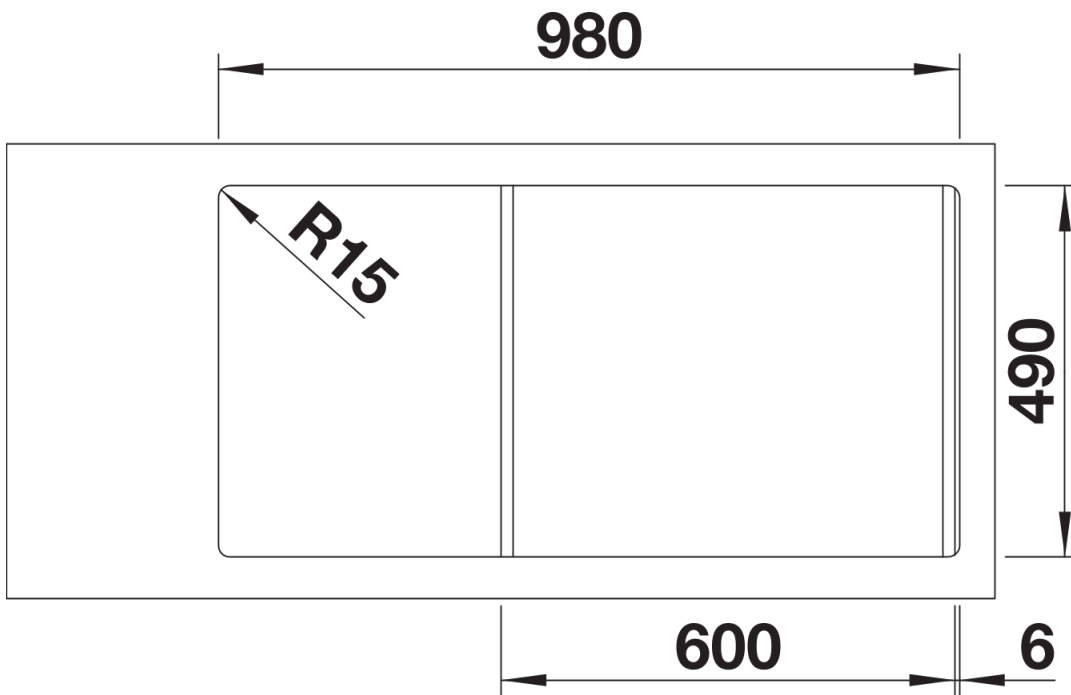

## Planning information

---

- Cut out size: Template provided, Please state hand of bowl

## Scope of supply

---

- Waste fitting with space-saving pipe
- 3 ½" pop-up waste for the main bowl
- two InFino 3 ½" basket strainer

231396 - Multifunctional colander

## Details

---

Top view

Cut-out

Front view

Side view