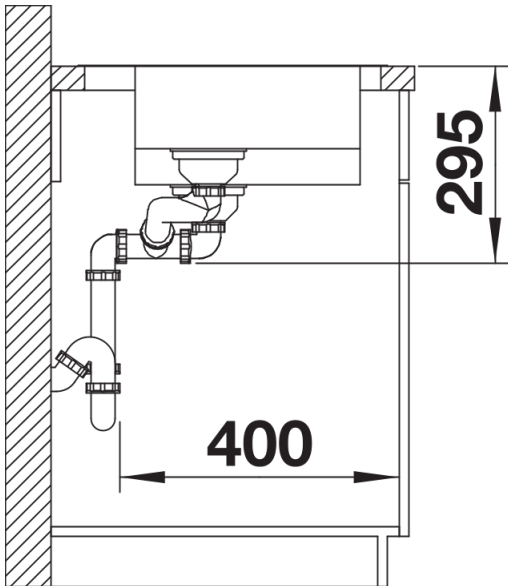

## Planning information

---

- Cut out size: Template provided, Please state hand of bowl

## Scope of supply

---

- Waste fitting with space-saving pipe
- 3 ½" pop-up waste for the main bowl
- two InFino 3 ½" basket strainer

231396 - Multifunctional colander

## Details

---

Top view

Cut-out

Front view

Side view