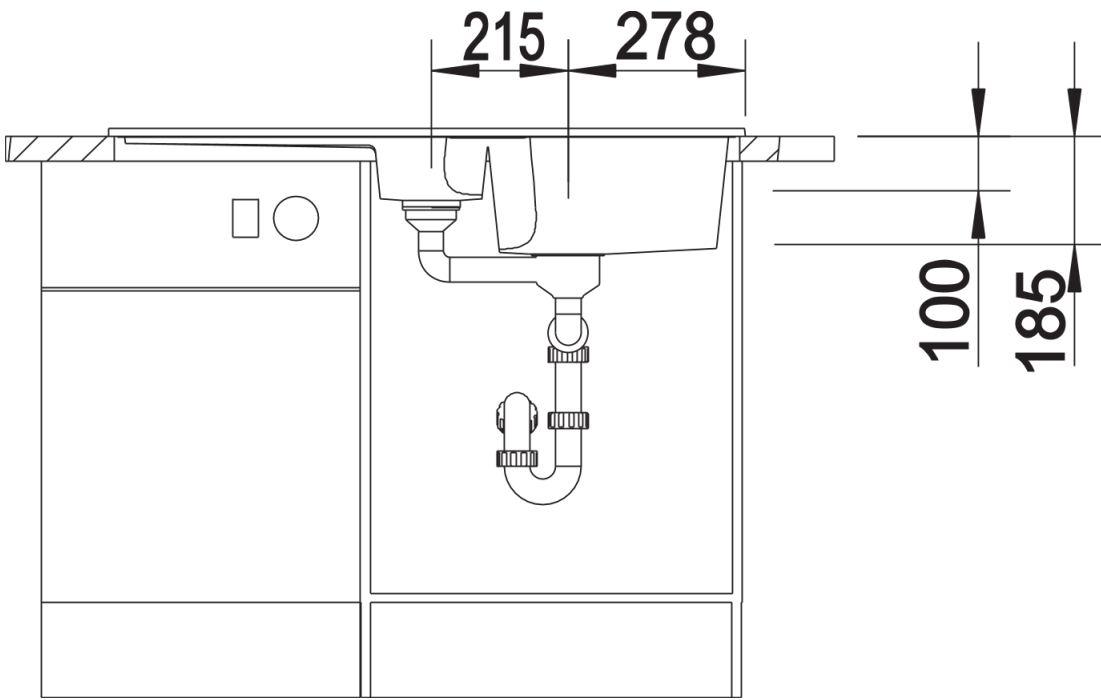

Colours

Available colours:
crystal white glossy
black
basalt
magnolia glossy

Ceramic crystal white glossy

Planning information

- Cut out size: 977 x 478 x R15
- Universal handing
- German warehouse stock.
- Allow 10 working days.

Scope of supply

- Waste fitting with space-saving pipe, 3 1/2" pop-up waste

Details

Top view

Cut-out

Front view

Side view