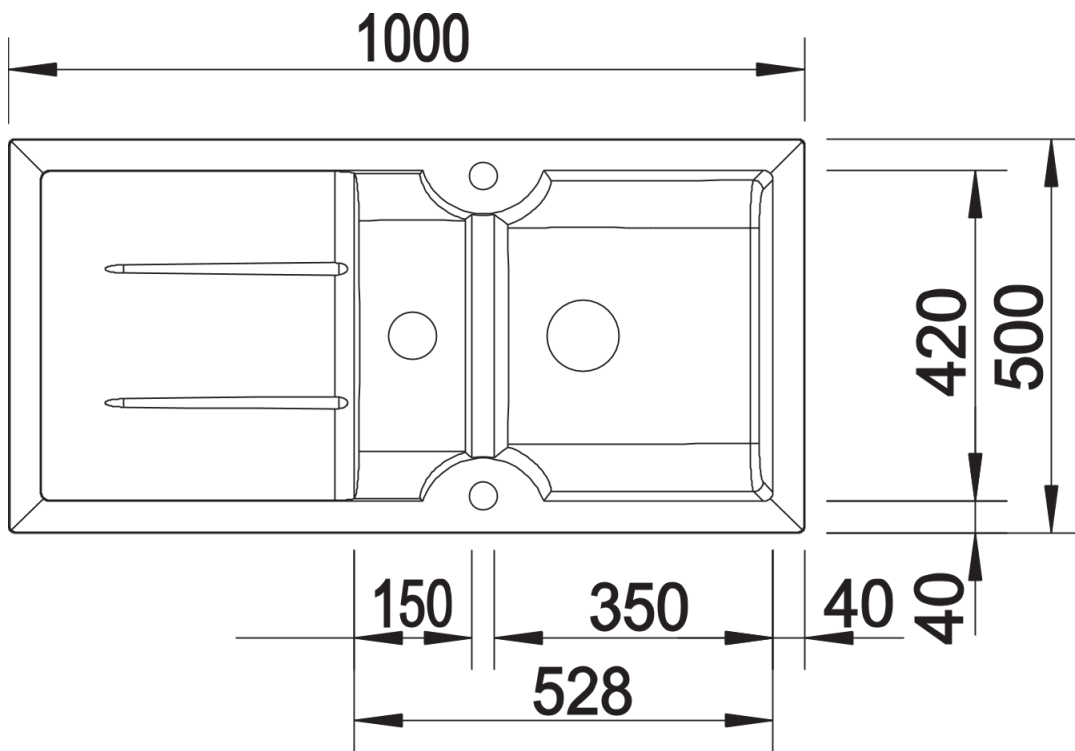

Product information sheet IDESSA 6 S

Item no. 516000

Benefits

- High-quality workmanship and attractive design
- Elegant extra bowl
- Attractive tap ledge design
- Also available with food board made of solid ash

Colours

Available colours:
crystal white glossy
black
basalt
magnolia glossy

Ceramic crystal white glossy

Planning information

- Cut out size: 977 x 478 x R15
- Universal handing
- German warehouse stock.
- Allow 10 working days.

Scope of supply

- Waste fitting with space-saving pipe, 3 1/2" pop-up waste

Details

Top view

Cut-out

Front view

Side view