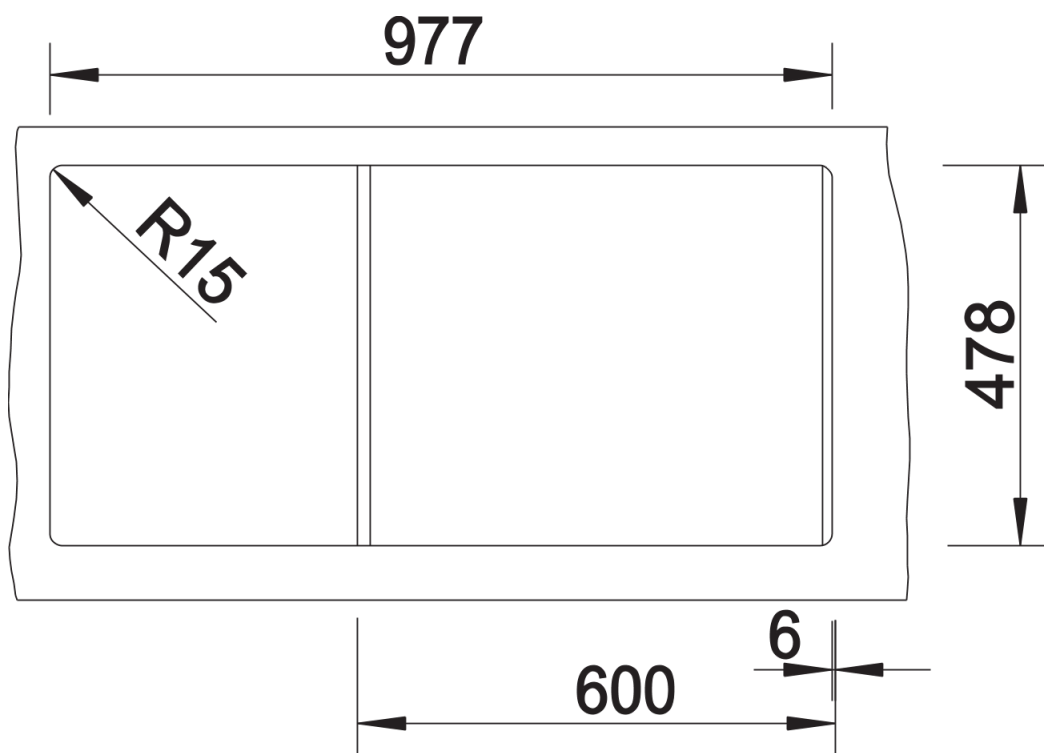

Colours

Available colours:
crystal white glossy
black
basalt
magnolia glossy

Ceramic crystal white glossy

Planning information

- Cut out size: 977 x 478 x R15
- Universal handing
- German warehouse stock.
- Allow 10 working days.

Scope of supply

- Waste fitting with space-saving pipe, 3 1/2" pop-up waste

Details

Top view

Cut-out

Front view

Side view