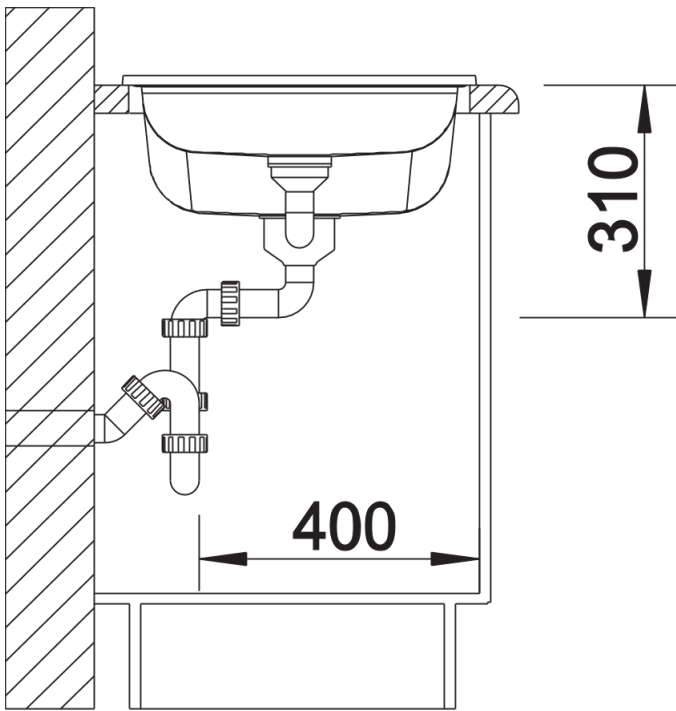

Colours

Available colours:
crystal white glossy
black
basalt
magnolia glossy

Ceramic crystal white glossy

Planning information

- Cut out size: 977 x 478 x R15
- Universal handing
- German warehouse stock.
- Allow 10 working days.

Scope of supply

- Waste fitting with space-saving pipe, 3 1/2" pop-up waste

Details

Top view

Cut-out

Front view

Side view