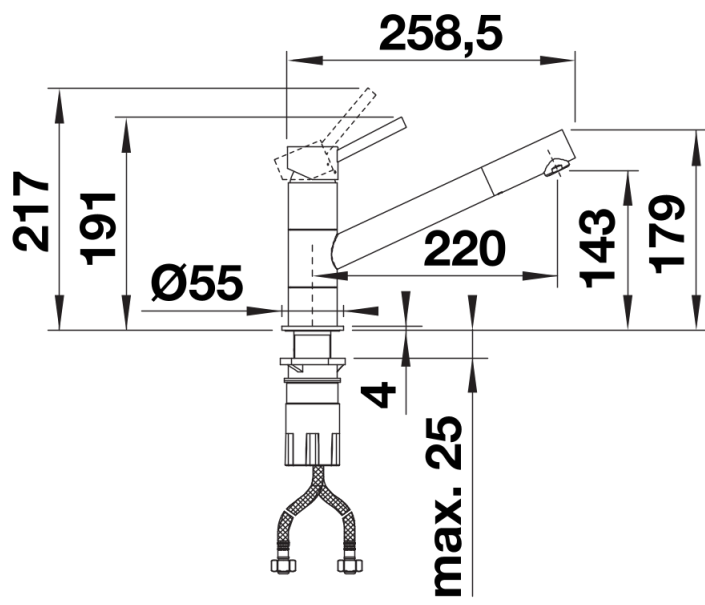

Scope of supply

- Ø35mm tap hole required
- Flexible connector pipes, 500 mm long and $\frac{3}{8}$ " nut
- Requires balanced high pressure supply only, minimum of 1.0 bar
- Fit metal stabilising bracket if required, item number 513383

Details

Swivel range

Side view