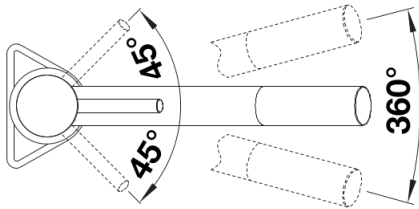

Product information sheet KANO

Item no. 521502

Benefits

- Single lever monobloc mixer tap
- Slim tap in aesthetic design
- Especially suitable for compact sinks

Colours

Available colours:
chrome

galvanic chrome

Scope of supply

- Ø35mm tap hole required
- Flexible connector pipes, 500 mm long and $\frac{3}{8}$ " nut
- Requires balanced high pressure supply only, minimum of 1.0 bar
- Fit metal stabilising bracket if required, item number 513383

Details

Swivel range

Side view