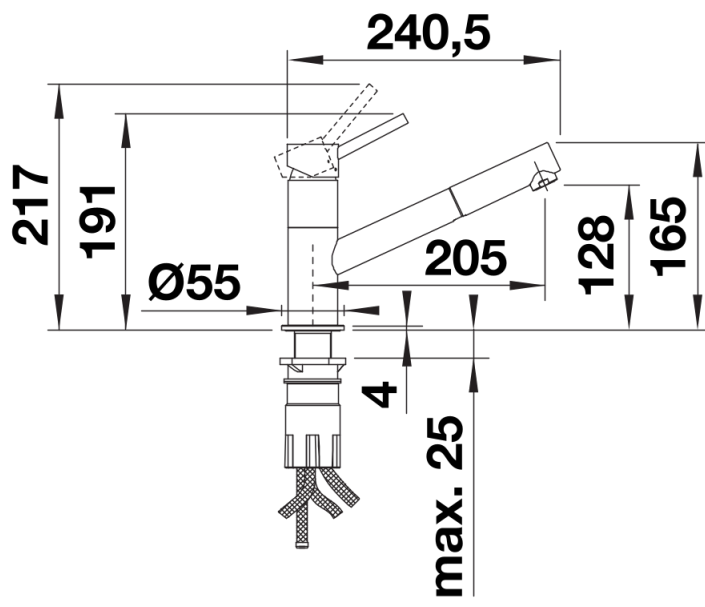

chrome

galvanic chrome

Scope of supply

- Ø35mm tap hole required
- Flexible connector pipes, 500 mm long and 3/8" nut
- Requires balanced high pressure supply only, minimum of 1.0 bar
- Fit metal stabilising bracket if required, item number 513383

Details

Swivel range

Side view