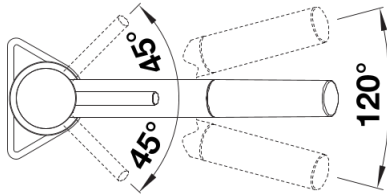

Product information sheet KANO-S

Item no. 521503

Benefits

- Single lever monobloc mixer tap
- Pull-out spray hose for added reach and convenience
- Especially suitable for compact sinks

Colours

Available colours:

chrome

galvanic chrome

Scope of supply

- Ø35mm tap hole required
- Flexible connector pipes, 500 mm long and 3/8" nut
- Requires balanced high pressure supply only, minimum of 1.0 bar
- Fit metal stabilising bracket if required, item number 513383

Details

Swivel range

Side view