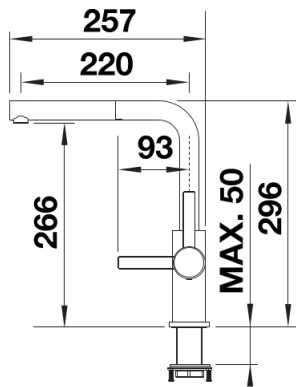

Colours

Available colours:
brushed stainless steel

solid brushed stainless steel

Planning information

- Please note:
- High pressure supply only, requires minimum of 1.0 bar pressure (approx 10 metre head)
- Height: 295mm
- Reach: 220mm
- Base: 52mm
- Tap hole: \varnothing 35mm

Scope of supply

- \varnothing 35 mm tap hole required
- Flexible connector pipes, 700 mm long and $\frac{3}{8}$ " nut
- Requires balanced high pressure supply only, minimum pressure 1.0 bar
- Fit metal stabilising bracket if required, item number 513383

Details

Swivel range

Side view