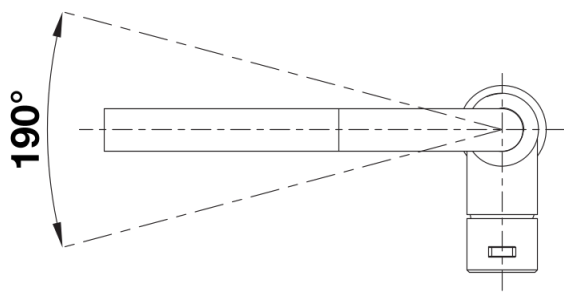

Product information sheet LANORA-S

Item no. 523123

Benefits

- High-quality solid stainless steel, brushed finish
- Clear mixer tap design for modern kitchens
- High arched outlet for easy filling of pots and vases
- Stylish L shaped spout

Colours

Available colours:
brushed stainless steel

solid brushed stainless steel

Planning information

- Please note:
- High pressure supply only, requires minimum of 1.0 bar pressure (approx 10 metre head)
- Height: 295mm
- Reach: 220mm
- Base: 52mm
- Tap hole: \varnothing 35mm

Scope of supply

- \varnothing 35 mm tap hole required
- Flexible connector pipes, 700 mm long and $\frac{3}{8}$ " nut
- Requires balanced high pressure supply only, minimum pressure 1.0 bar
- Fit metal stabilising bracket if required, item number 513383

Details

Swivel range

Side view