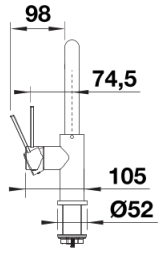

Colours

Available colours:
brushed stainless steel

solid brushed stainless steel

Planning information

- Please note:
- High pressure supply only, requires minimum of 1.0 bar pressure (approx 10 metre head)
- Height: 295mm
- Reach: 220mm
- Base: 52mm
- Tap hole: \varnothing 35mm

Scope of supply

- \varnothing 35 mm tap hole required
- Flexible connector pipes, 700 mm long and $\frac{3}{8}$ " nut
- Requires balanced high pressure supply only, minimum pressure 1.0 bar
- Fit metal stabilising bracket if required, item number 513383

Details

Swivel range

Side view