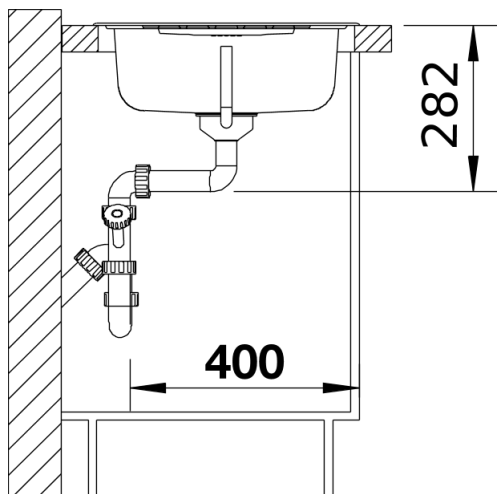

- Cut out size: 842 x 482 x R33
- Universal handing

Scope of supply

- With 3 1/2" basket strainer waste

Details

Top view

Cut-out

Front view

Side view