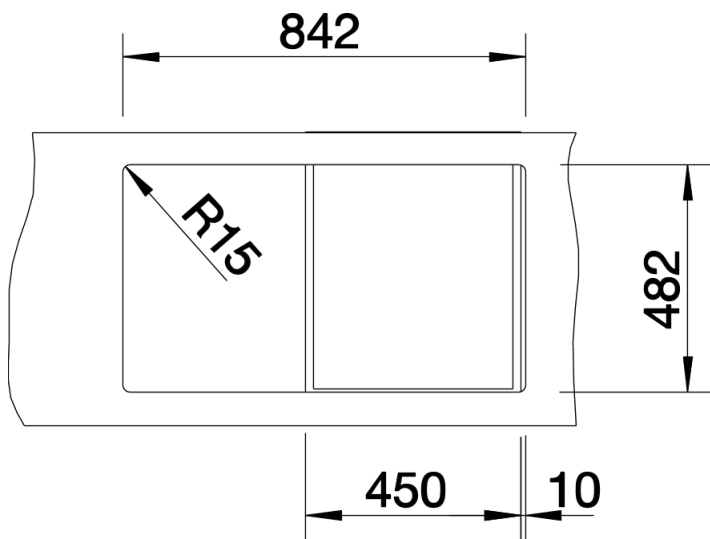

Product information sheet LANTOS 45 S

Item no. 450817

Benefits

- Drainer with additional overflow
- Available with or without pop-up waste
- Available in brushed finish or linen finish

Planning information

- Cut out size: 842 x 482 x R33
- Universal handing

Scope of supply

- With 3 1/2" basket strainer waste

Details

Top view

Cut-out

Front view

Side view