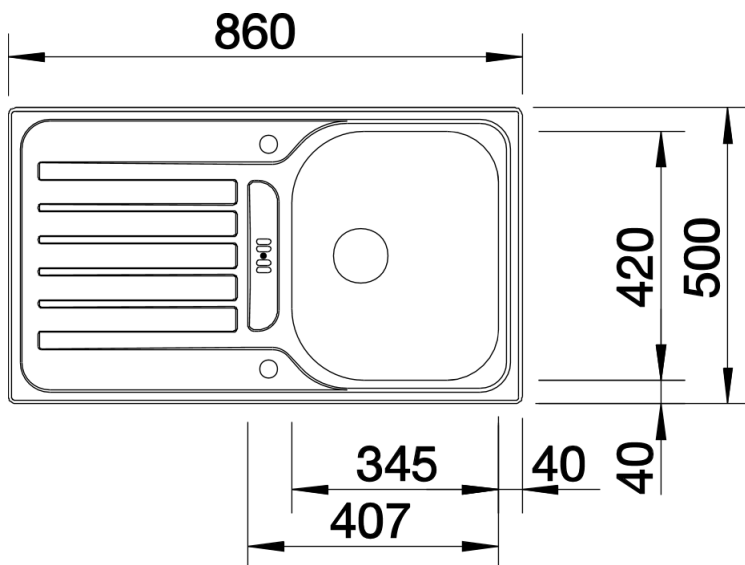

Product information sheet LANTOS 45 S

Item no. 450817

Benefits

- Drainer with additional overflow
- Available with or without pop-up waste
- Available in brushed finish or linen finish

Planning information

- Cut out size: 842 x 482 x R33
- Universal handing

Scope of supply

- With 3 1/2" basket strainer waste

Details

Top view

Cut-out

Front view

Side view