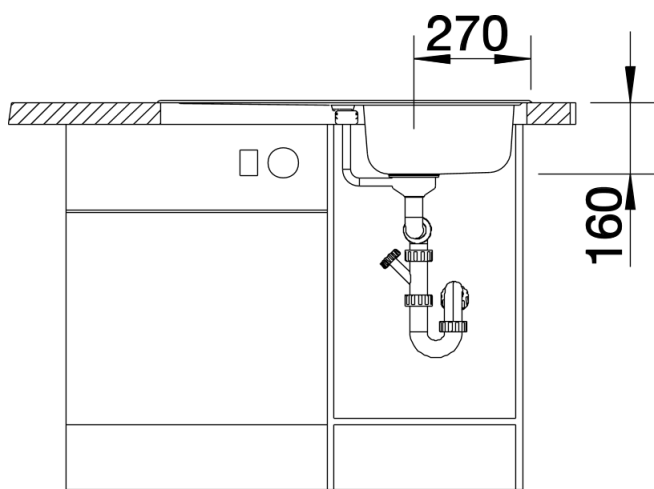

Product information sheet LANTOS 45 S

Item no. 450817

Benefits

- Drainer with additional overflow
- Available with or without pop-up waste
- Available in brushed finish or linen finish

Planning information

- Cut out size: 842 x 482 x R33
- Universal handing

Scope of supply

- With 3 1/2" basket strainer waste

Details

Top view

Cut-out

Front view

Side view