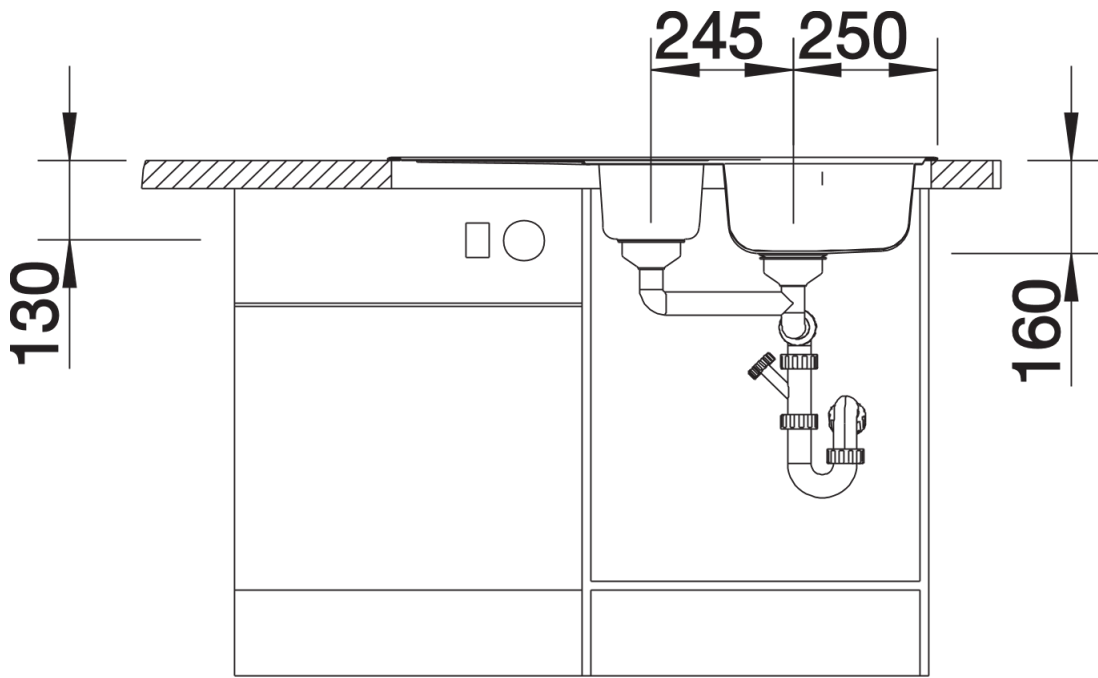

Product information sheet LANTOS 6 S

Item no. 450820

Benefits

- Wide sink family range with clear shapes
- Practical additional bowl
- With a 3 1/2" stainless steel basket strainer
- Universal handing for flexible fitting

Planning information

- Cut out size: 933 x 483 x R15
- Universal handing

Scope of supply

- With 3 1/2" basket strainer waste

Details

Top view

Cut-out

Front view

Side view