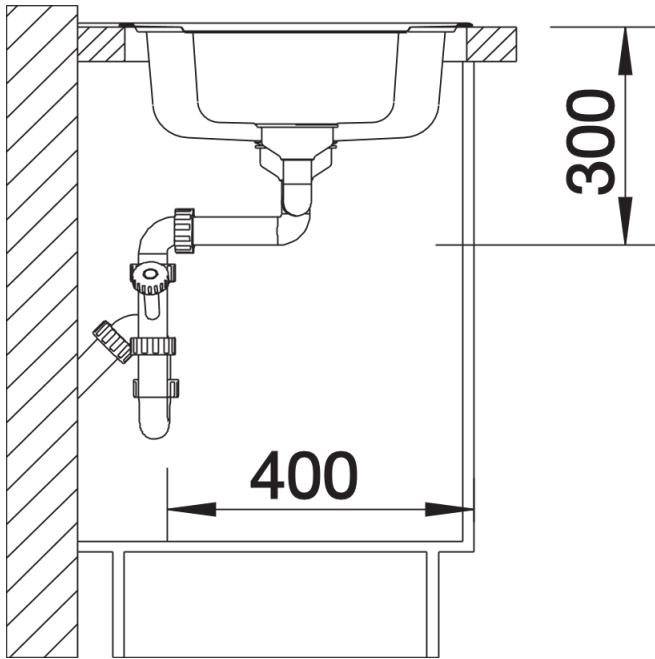

Product information sheet LANTOS 6 S

Item no. 450820

Benefits

- Wide sink family range with clear shapes
- Practical additional bowl
- With a 3 1/2" stainless steel basket strainer
- Universal handing for flexible fitting

Planning information

- Cut out size: 933 x 483 x R15
- Universal handing

Scope of supply

- With 3 1/2" basket strainer waste

Details

Top view

Cut-out

Front view

Side view