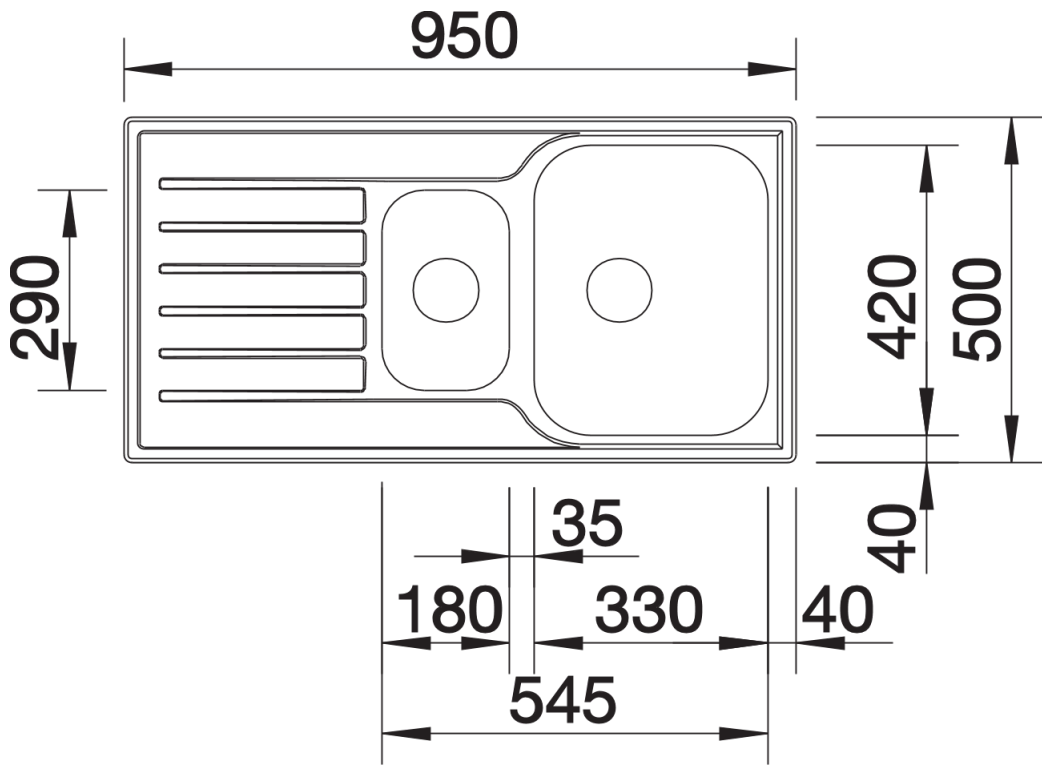

Product information sheet LANTOS 6 S

Item no. 450820

Benefits

- Wide sink family range with clear shapes
- Practical additional bowl
- With a 3 1/2" stainless steel basket strainer
- Universal handing for flexible fitting

Planning information

- Cut out size: 933 x 483 x R15
- Universal handing

Scope of supply

- With 3 1/2" basket strainer waste

Details

Top view

Cut-out

Front view

Side view