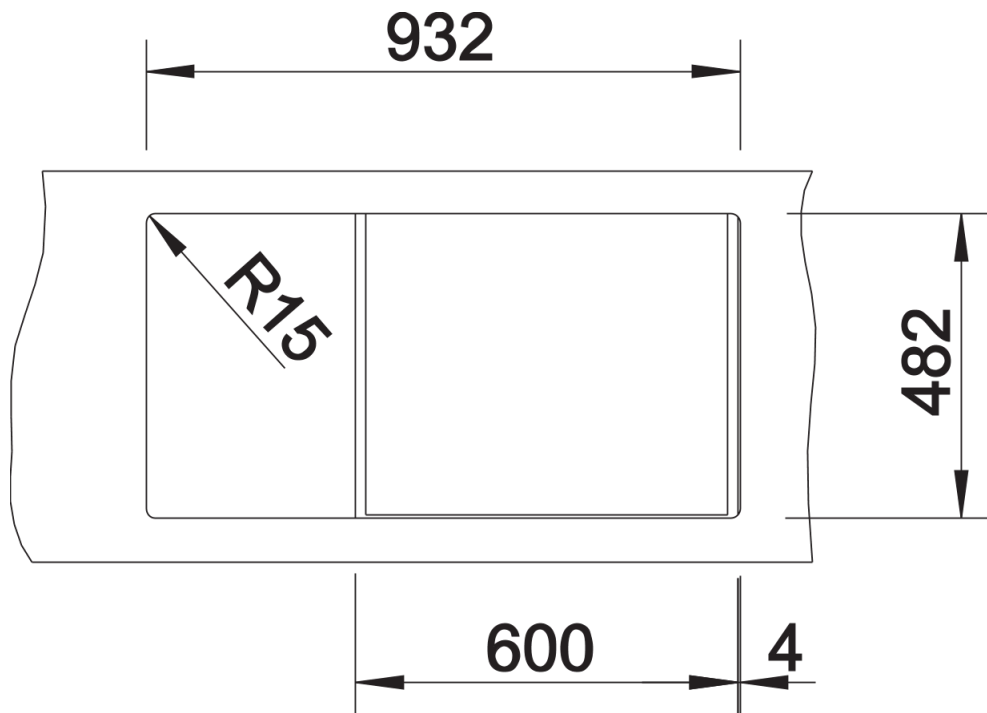

Product information sheet LANTOS 6 S

Item no. 450820

Benefits

- Wide sink family range with clear shapes
- Practical additional bowl
- With a 3 1/2" stainless steel basket strainer
- Universal handing for flexible fitting

Planning information

- Cut out size: 933 x 483 x R15
- Universal handing

Scope of supply

- With 3 1/2" basket strainer waste

Details

Top view

Cut-out

Front view

Side view