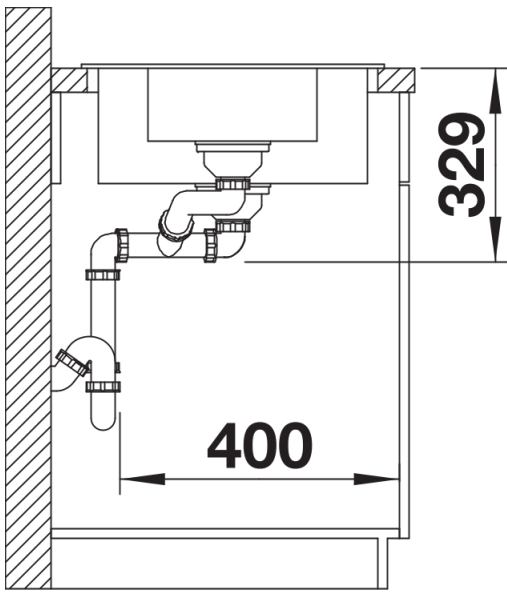

Colours

Available colours:

- black
- anthracite
- volcano grey
- alumetallic
- white
- soft white

SILGRANIT black

Planning information

- Cut out size: 980 x 480 x R15
- Universal handing

Scope of supply

Waste fitting with space-saving pipe, two 3½" basket strainers, ½ bowl non close basket strainer

Details

Top view

Cut-out

Front view

Side view