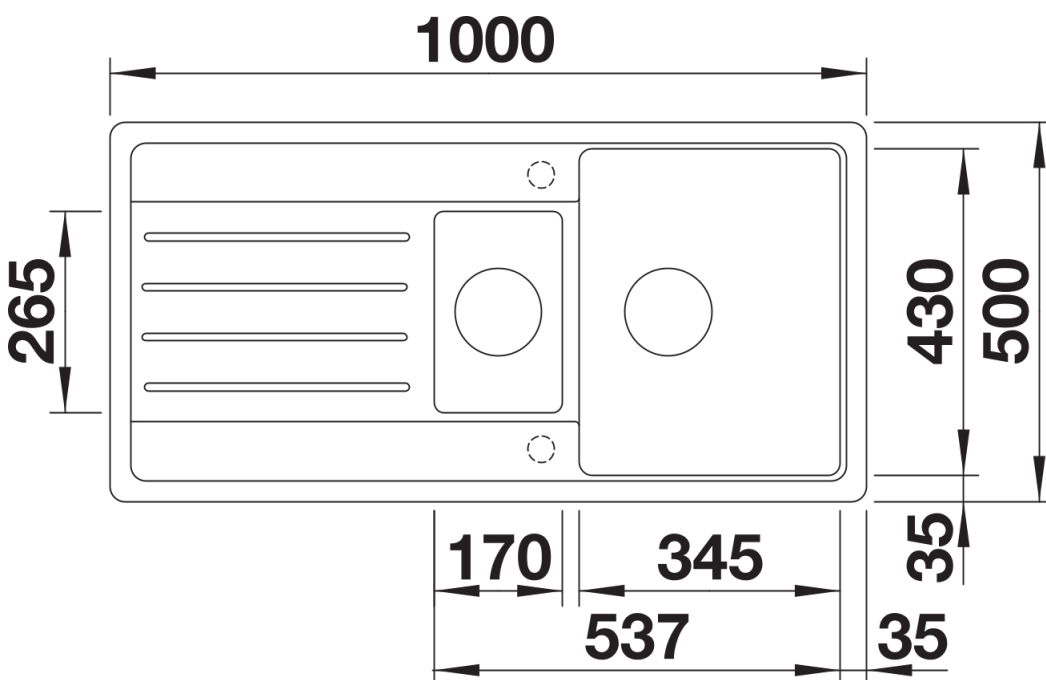

Product information sheet LEGRA 6 S

Item no. 526086

Benefits

- Classic lines combined with modern functionality
- Spacious main and additional bowl provides a high degree of comfort
- Large, practical drainer
- Can be installed reversibly

Colours

Available colours:

- black
- anthracite
- volcano grey
- alumetallic
- white
- soft white

SILGRANIT black

Planning information

- Cut out size: 980 x 480 x R15
- Universal handing

Scope of supply

Waste fitting with space-saving pipe, two 3½" basket strainers, ½ bowl non close basket strainer

Details

Top view

Cut-out

Front view

Side view