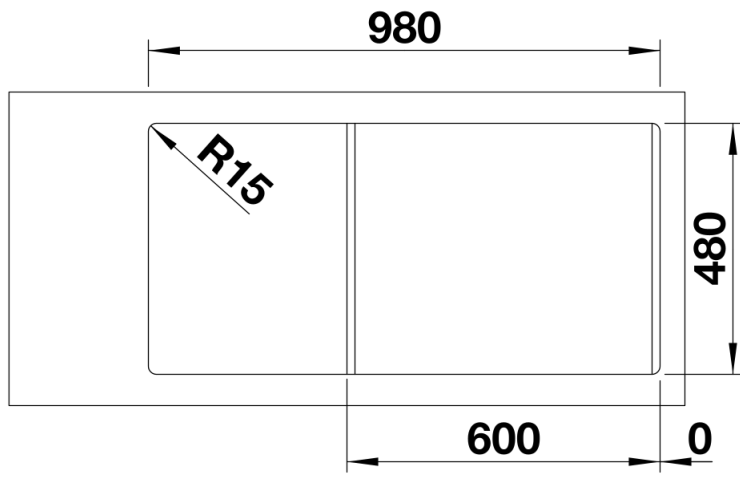

Colours

Available colours:

white
jasmine
anthracite
alumetallic

SILGRANIT white

Planning information

- Cut out size: 980 x 480 x R15
- Universal handing

Scope of supply

Waste fitting with space-saving pipe, two 3½" basket strainers, ½ bowl non close basket strainer

Details

Top view

Cut-out

Front view

Side view