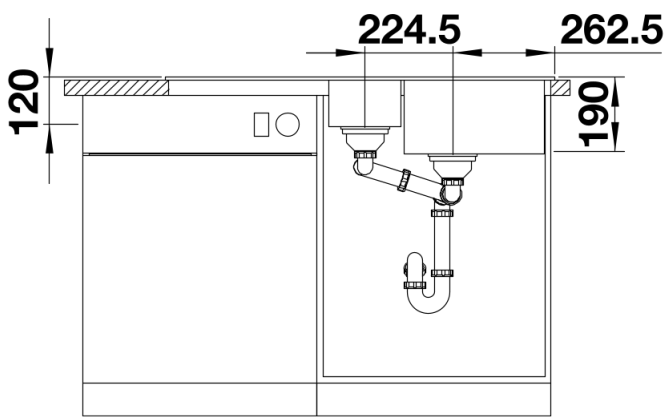

Colours

Available colours:

white
jasmine
anthracite
alumetallic

SILGRANIT white

Planning information

- Cut out size: 980 x 480 x R15
- Universal handing

Scope of supply

Waste fitting with space-saving pipe, two 3½" basket strainers, ½ bowl non close basket strainer

Details

Top view

Cut-out

Front view

Side view