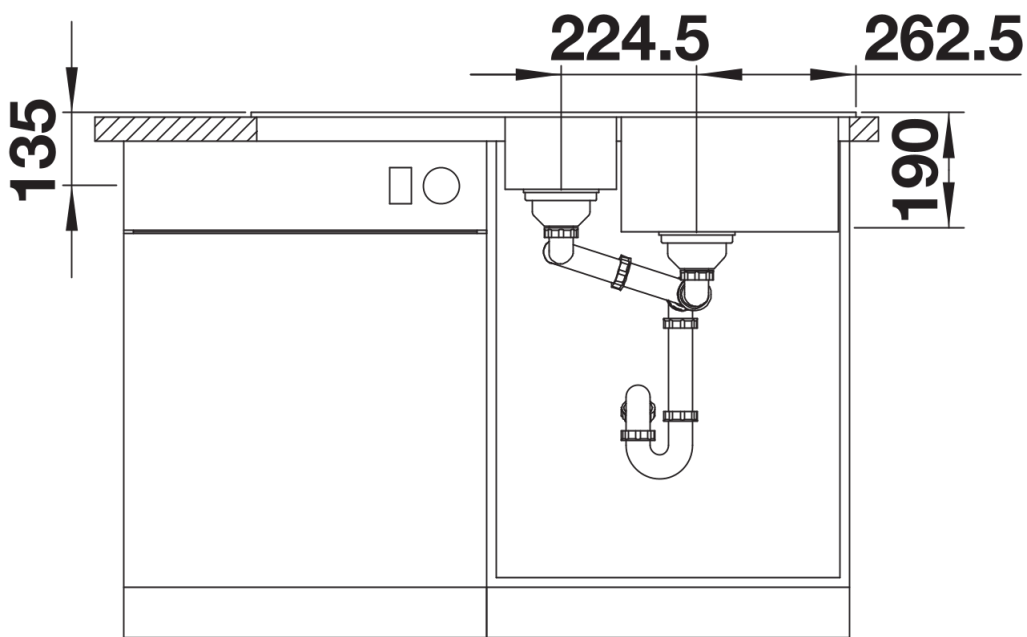

Product information sheet LEGRA 6 S

Item no. 526086

Benefits

- Classic lines combined with modern functionality
- Spacious main and additional bowl provides a high degree of comfort
- Large, practical drainer
- Can be installed reversibly

Colours

Available colours:

- black
- anthracite
- volcano grey
- alumetallic
- white
- soft white

SILGRANIT black

Planning information

- Cut out size: 980 x 480 x R15
- Universal handing

Scope of supply

Waste fitting with space-saving pipe, two 3½" basket strainers, ½ bowl non close basket strainer

Details

Top view

Cut-out

Front view

Side view