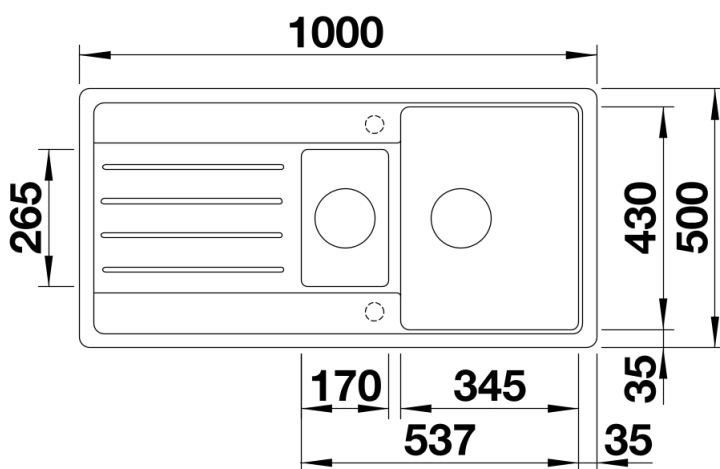

Colours

Available colours:

white
jasmine
anthracite
alumetallic

SILGRANIT white

Planning information

- Cut out size: 980 x 480 x R15
- Universal handing

Scope of supply

Waste fitting with space-saving pipe, two 3½" basket strainers, ½ bowl non close basket strainer

Details

Top view

Cut-out

Front view

Side view