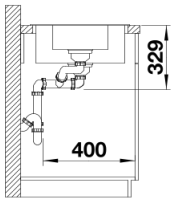

Colours

Available colours:

white
jasmine
anthracite
alumetallic

SILGRANIT white

Planning information

- Cut out size: 980 x 480 x R15
- Universal handing

Scope of supply

Waste fitting with space-saving pipe, two 3½" basket strainers, ½ bowl non close basket strainer

Details

Top view

Cut-out

Front view

Side view