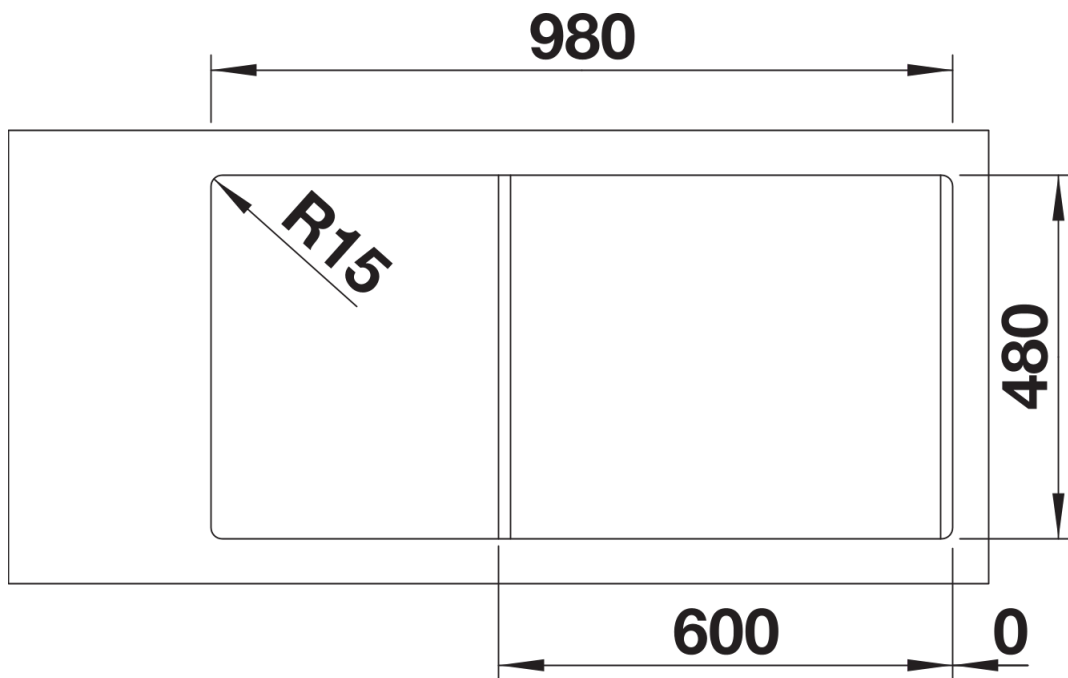

Product information sheet LEGRA 6 S

Item no. 526086

Benefits

- Classic lines combined with modern functionality
- Spacious main and additional bowl provides a high degree of comfort
- Large, practical drainer
- Can be installed reversibly

Colours

Available colours:

- black
- anthracite
- volcano grey
- alumetallic
- white
- soft white

SILGRANIT black

Planning information

- Cut out size: 980 x 480 x R15
- Universal handing

Scope of supply

Waste fitting with space-saving pipe, two 3½" basket strainers, ½ bowl non close basket strainer

Details

Top view

Cut-out

Front view

Side view