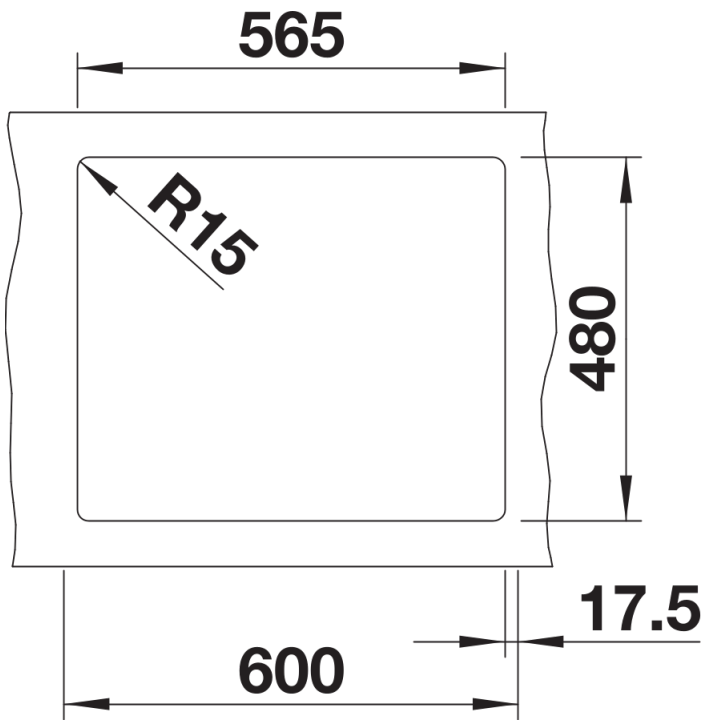

SILGRANIT black

Planning information

- Cut out size: 565 x 480 x R15, Universal handing, German warehouse stock, allow 10 working days.

Scope of supply

- Waste fitting with space-saving pipe
- 3 ½" basket strainer
- German warehouse stock
- allow 10 working days.

Details

Top view

Cut-out

Front view

Side view