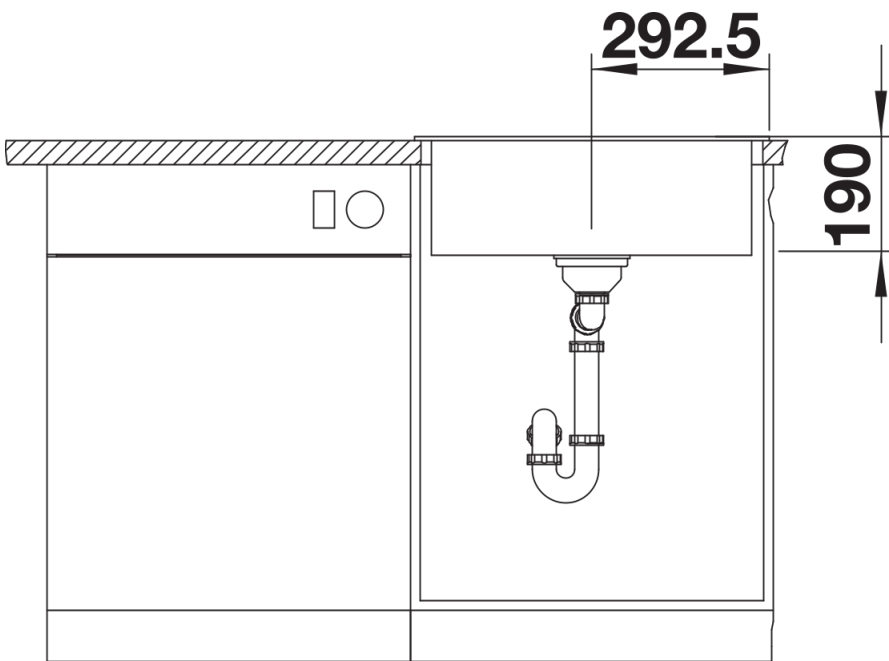

SILGRANIT black

Planning information

- Cut out size: 565 x 480 x R15, Universal handing, German warehouse stock, allow 10 working days.

Scope of supply

- Waste fitting with space-saving pipe
- 3 ½" basket strainer
- German warehouse stock
- allow 10 working days.

Details

Top view

Cut-out

Front view

Side view