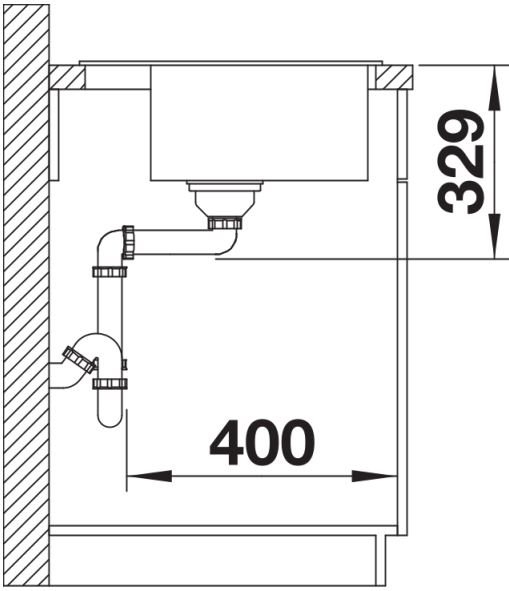

SILGRANIT black

Planning information

- Cut out size: 565 x 480 x R15, Universal handing, German warehouse stock, allow 10 working days.

Scope of supply

- Waste fitting with space-saving pipe
- 3 ½" basket strainer
- German warehouse stock
- allow 10 working days.

Details

Top view

Cut-out

Front view

Side view