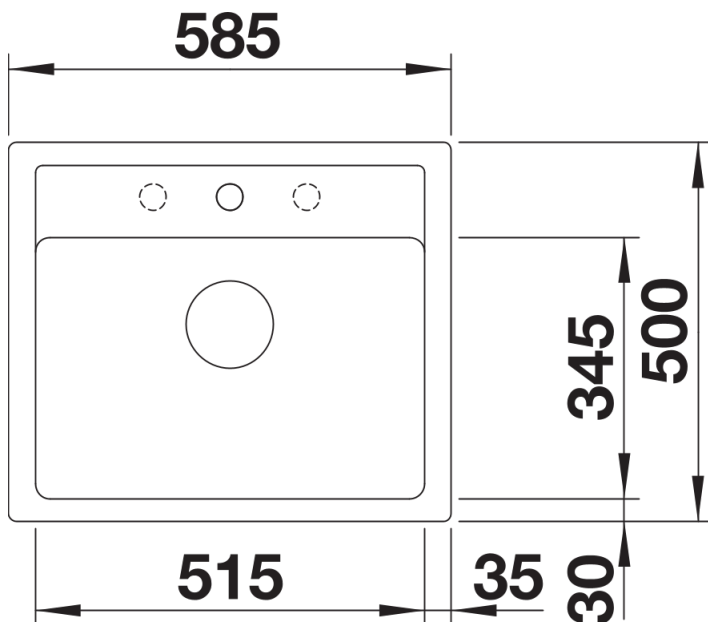

SILGRANIT black

Planning information

- Cut out size: 565 x 480 x R15, Universal handing, German warehouse stock, allow 10 working days.

Scope of supply

- Waste fitting with space-saving pipe
- 3 ½" basket strainer
- German warehouse stock
- allow 10 working days.

Details

Top view

Cut-out

Front view

Side view