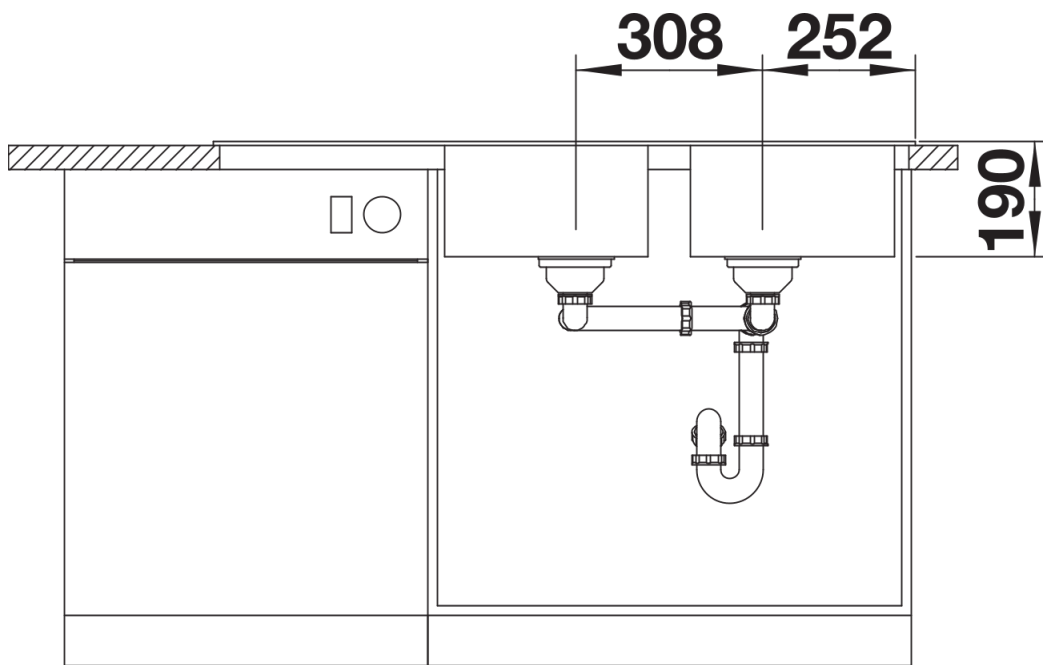

Product information sheet LEGRA 8 S

Item no. 526088

Benefits

- Classic lines combined with modern functionality
- Spacious working area with double bowls and drainer
- Comfortable, parallel use of the two equally sized bowls
- Can be installed reversibly

Colours

Available colours:

- black
- anthracite
- volcano grey
- alumetallic
- white
- soft white

SILGRANIT black

Planning information

- Cut out size: 1140 x 480 x R15
- Universal handing

Scope of supply

- Waste fitting with space-saving pipe
- two 3 ½" basket strainer
- German warehouse stock
- please allow 10 working days

Details

Top view

Cut-out

Front view

Side view