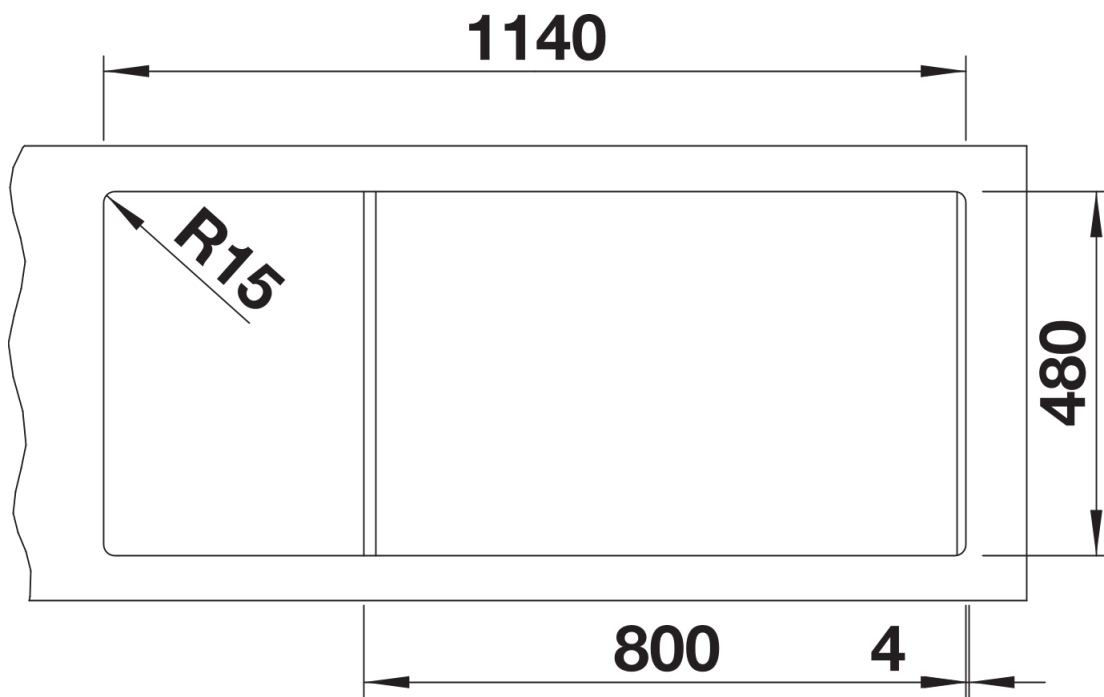

Product information sheet LEGRA 8 S

Item no. 526088

Benefits

- Classic lines combined with modern functionality
- Spacious working area with double bowls and drainer
- Comfortable, parallel use of the two equally sized bowls
- Can be installed reversibly

Colours

Available colours:

- black
- anthracite
- volcano grey
- alumetallic
- white
- soft white

SILGRANIT black

Planning information

- Cut out size: 1140 x 480 x R15
- Universal handing

Scope of supply

- Waste fitting with space-saving pipe
- two 3 ½" basket strainer
- German warehouse stock
- please allow 10 working days

Details

Top view

Cut-out

Front view

Side view