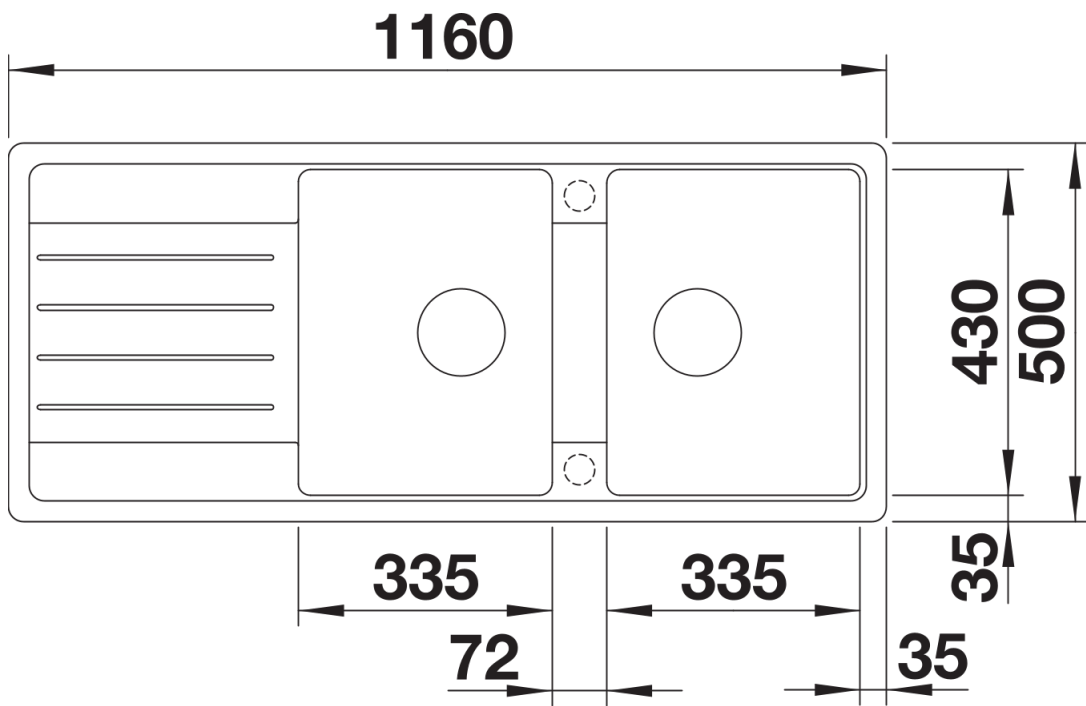

Product information sheet LEGRA 8 S

Item no. 526088

Benefits

- Classic lines combined with modern functionality
- Spacious working area with double bowls and drainer
- Comfortable, parallel use of the two equally sized bowls
- Can be installed reversibly

Colours

Available colours:

- black
- anthracite
- volcano grey
- alumetallic
- white
- soft white

SILGRANIT black

Planning information

- Cut out size: 1140 x 480 x R15
- Universal handing

Scope of supply

- Waste fitting with space-saving pipe
- two 3 ½" basket strainer
- German warehouse stock
- please allow 10 working days

Details

Top view

Cut-out

Front view

Side view