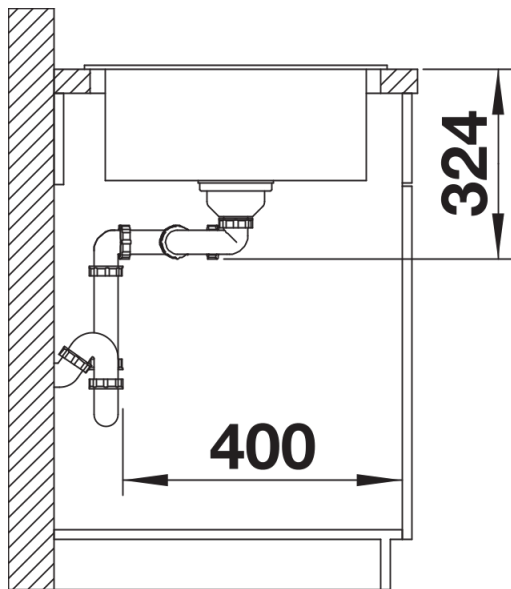

Colours

Available colours:

- black
- anthracite
- volcano grey
- alumetallic
- white
- soft white

SILGRANIT black

Planning information

- Cut out size: 1140 x 480 x R15
- Universal handing

Scope of supply

- Waste fitting with space-saving pipe
- two 3 ½" basket strainer
- German warehouse stock
- please allow 10 working days

Details

Top view

Cut-out

Front view

Side view