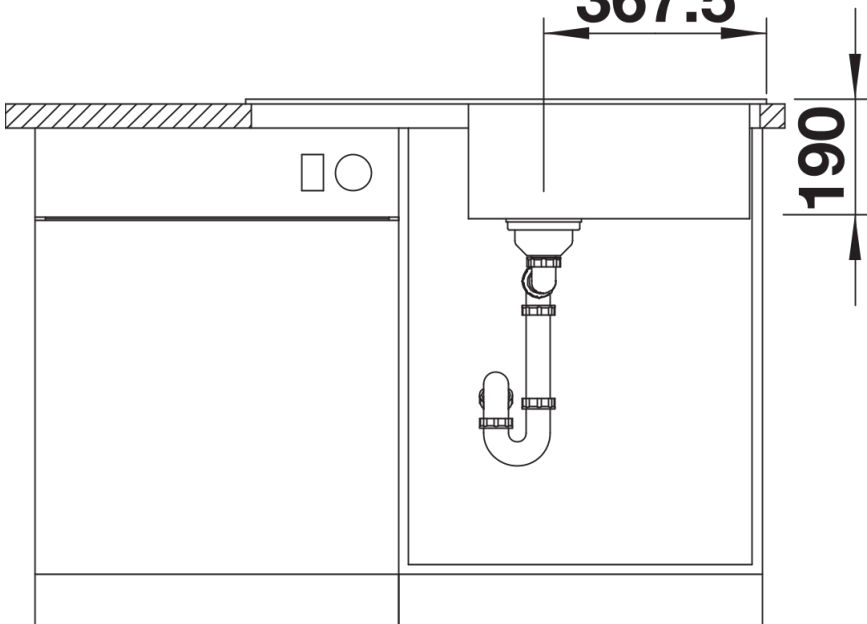

Product information sheet LEGRA XL 6 S

Item no. 526087

Benefits

- Classic lines combined with modern functionality
- Spacious main bowl
- Maximum size XL bowl for even more room to do the washing up
- Can be installed reversibly

Colours

Available colours:

- black
- anthracite
- volcano grey
- alumetallic
- white
- soft white

SILGRANIT black

Planning information

- Cut out size: 840 x 480 x R15
- Universal handing

Scope of supply

- Waste fitting with space-saving pipe
- 3 ½" basket strainer

Details

Top view

840

Cut-out

367.5

Front view

Side view