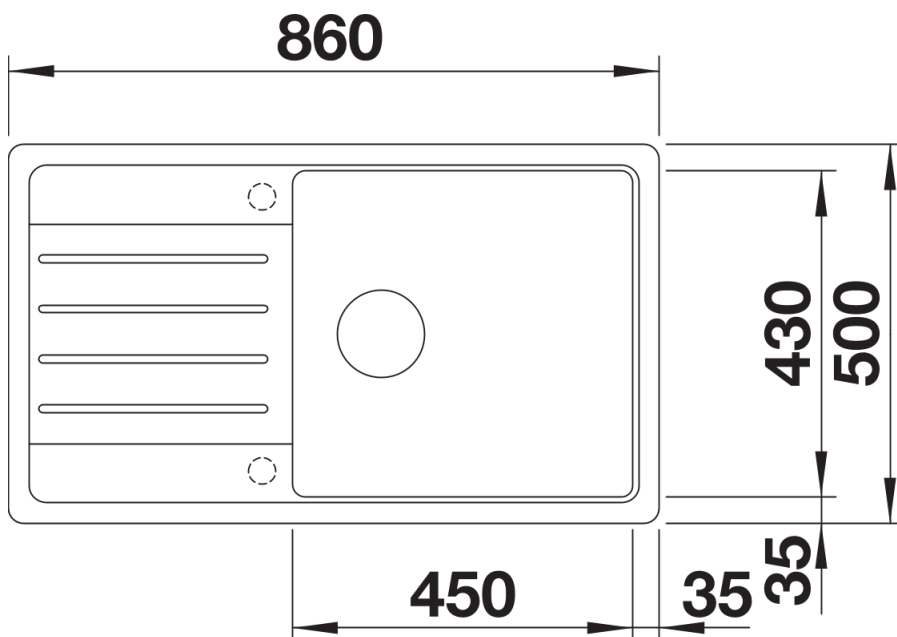

Product information sheet LEGRA XL 6 S

Item no. 526087

Benefits

- Classic lines combined with modern functionality
- Spacious main bowl
- Maximum size XL bowl for even more room to do the washing up
- Can be installed reversibly

Colours

Available colours:

- black
- anthracite
- volcano grey
- alumetallic
- white
- soft white

SILGRANIT black

Planning information

- Cut out size: 840 x 480 x R15
- Universal handing

Scope of supply

- Waste fitting with space-saving pipe
- 3 ½" basket strainer

Details

Top view

840

Cut-out

367.5

Front view

Side view