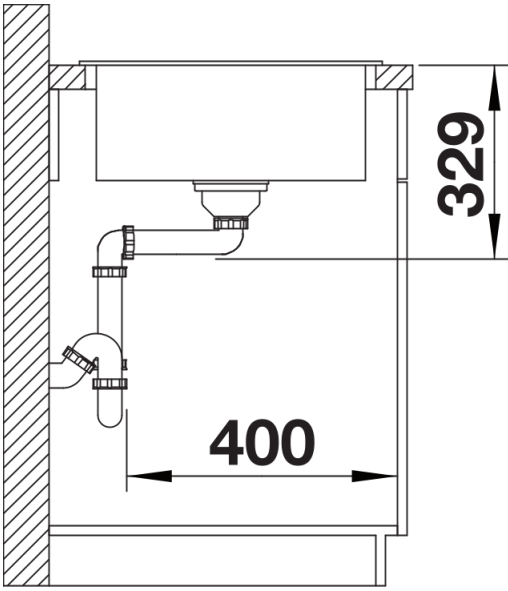

Colours

Available colours:

- black
- anthracite
- volcano grey
- alumetallic
- white
- soft white

SILGRANIT black

Planning information

- Cut out size: 840 x 480 x R15
- Universal handing

Scope of supply

- Waste fitting with space-saving pipe
- 3 ½" basket strainer

Details

Top view

840

Cut-out

367.5

Front view

Side view