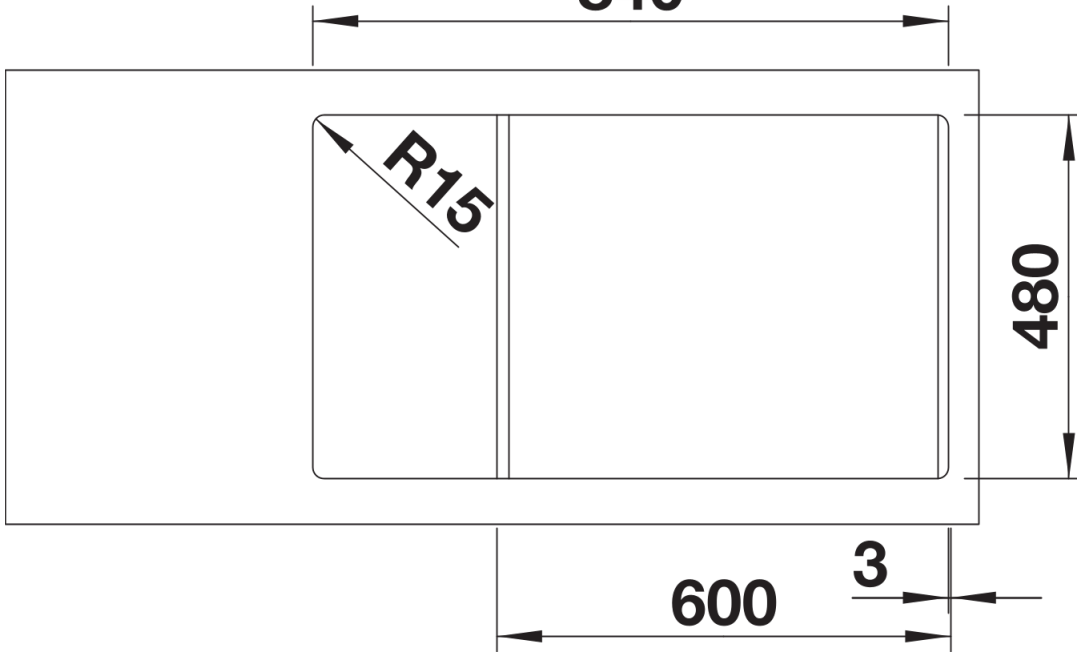

Product information sheet LEGRA XL 6 S

Item no. 526087

Benefits

- Classic lines combined with modern functionality
- Spacious main bowl
- Maximum size XL bowl for even more room to do the washing up
- Can be installed reversibly

Colours

Available colours:

- black
- anthracite
- volcano grey
- alumetallic
- white
- soft white

SILGRANIT black

Planning information

- Cut out size: 840 x 480 x R15
- Universal handing

Scope of supply

- Waste fitting with space-saving pipe
- 3 ½" basket strainer

Details

Top view

840

Cut-out

367.5

Front view

Side view