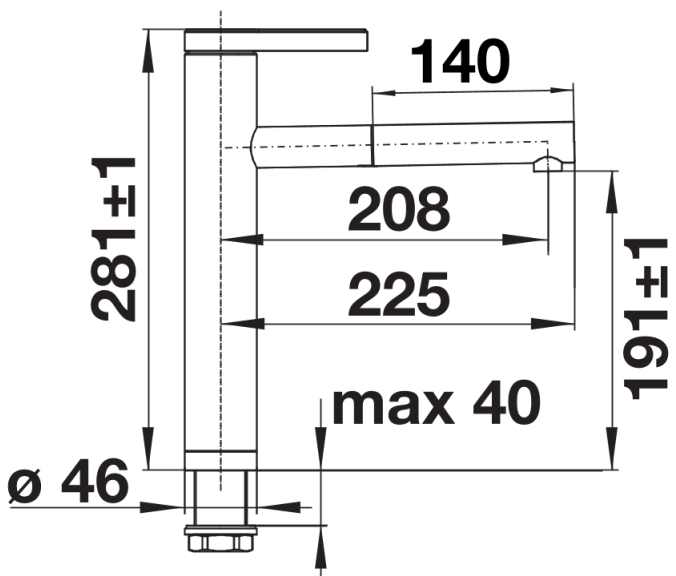

Product information sheet LINEE-S

Item no. 517591

Benefits

- Elegant design
- Extendable pull-out spray head
- Top lever for easy access
- Ceramic disc control
- High spout for easy filling

Colours

Available colours:

chrome

galvanic chrome

Planning information

- Please note:
High pressure supply only - requires minimum of 1.0 bar pressure (approx 10 metre head)
 $\frac{3}{8}$ " BSP connectors required (not supplied)
Heavy duty metal tap stabilising bracket, fit when required. Item No. 513383
Height: 281
Reach: 225
Base: 46
Tap hole: \varnothing 35

Scope of supply

- \varnothing 35 mm tap hole required
- Flexible connector pipes, 500 mm long and $\frac{3}{8}$ " nut
- Requires balanced high pressure supply only, minimum 1.0 bar
- Fit metal stabilising bracket if required, item number 513383

Details

Swivel range

Side view