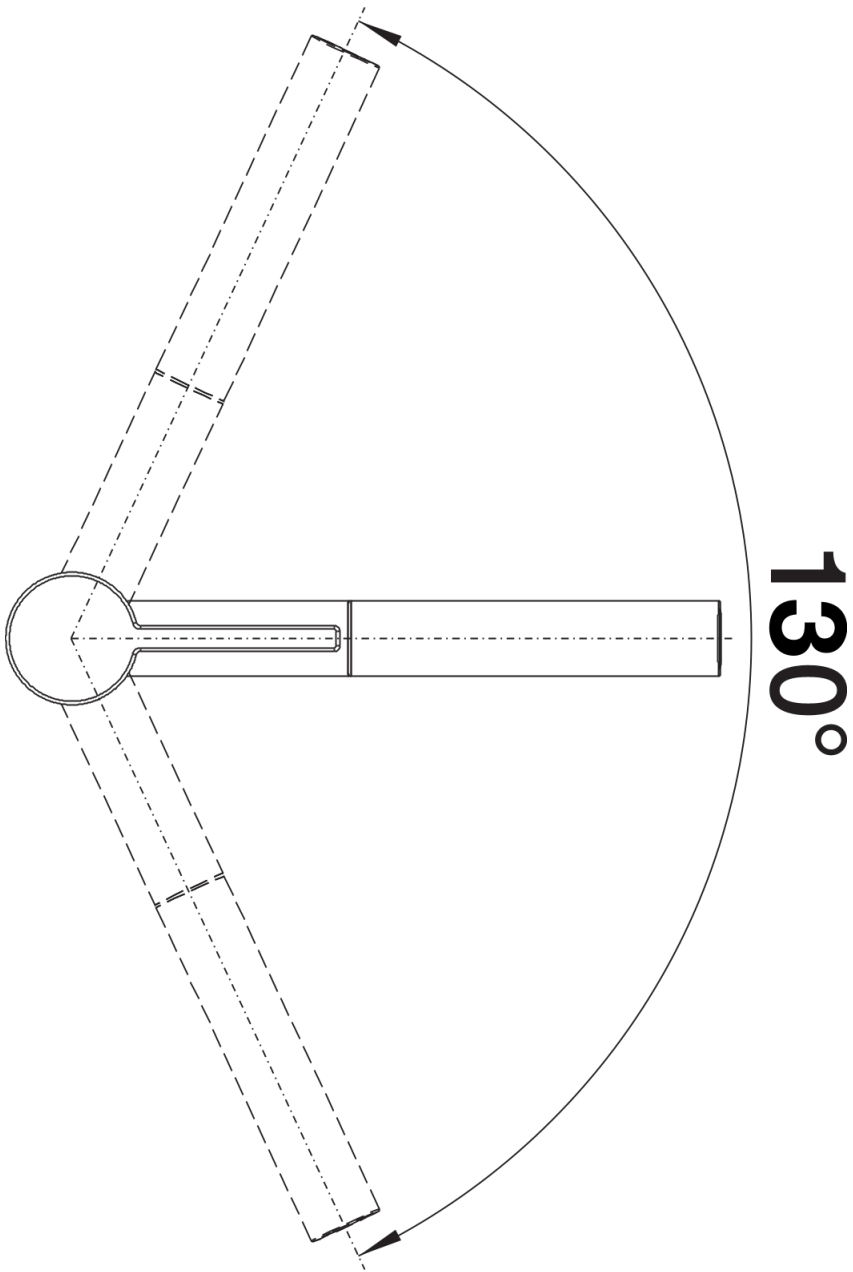

Product information sheet LINEE-S

Item no. 517591

Benefits

- Elegant design
- Extendable pull-out spray head
- Top lever for easy access
- Ceramic disc control
- High spout for easy filling

Colours

Available colours:

chrome

galvanic chrome

Planning information

- Please note:
High pressure supply only - requires minimum of 1.0 bar pressure (approx 10 metre head)
 $\frac{3}{8}$ " BSP connectors required (not supplied)
Heavy duty metal tap stabilising bracket, fit when required. Item No. 513383
Height: 281
Reach: 225
Base: 46
Tap hole: \varnothing 35

Scope of supply

- \varnothing 35 mm tap hole required
- Flexible connector pipes, 500 mm long and $\frac{3}{8}$ " nut
- Requires balanced high pressure supply only, minimum 1.0 bar
- Fit metal stabilising bracket if required, item number 513383

Details

Swivel range

Side view