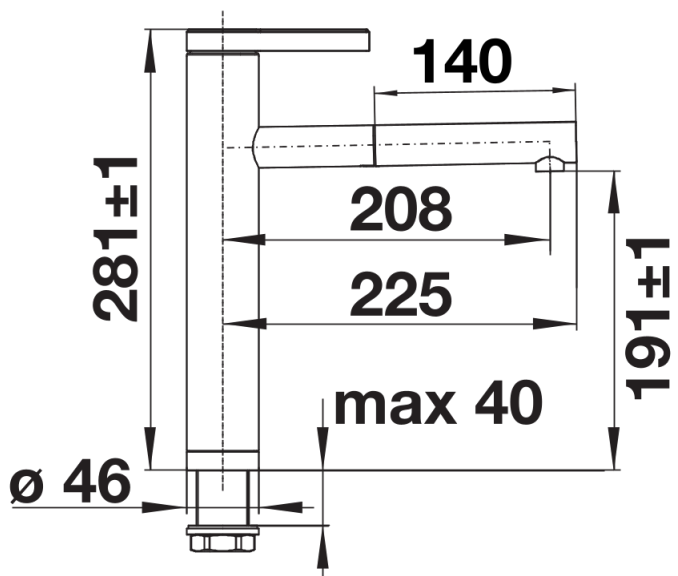

tartufo/chrome

SILGRANIT Look dual finish rock grey/chrome

Planning information

- Please note:
High pressure supply only - requires minimum of 1.0 bar pressure (approx 10 metre head), preferred 1.0-1.5 bar
 $\frac{3}{8}$ " BSP connectors required (not supplied)
Heavy duty metal tap stabilising bracket, fit when required. Item No. 450775
Height: 281
Reach: 225
Base: 46
Tap hole: \varnothing 35

Scope of supply

- \varnothing 35 mm tap hole required
- Flexible connector pipes, 500 mm long and $\frac{3}{8}$ " nut
- Requires balanced high pressure supply only, minimum 1.0 bar
- Fit metal stabilising bracket if required, item number 513383

Details

Swivel range

Side view