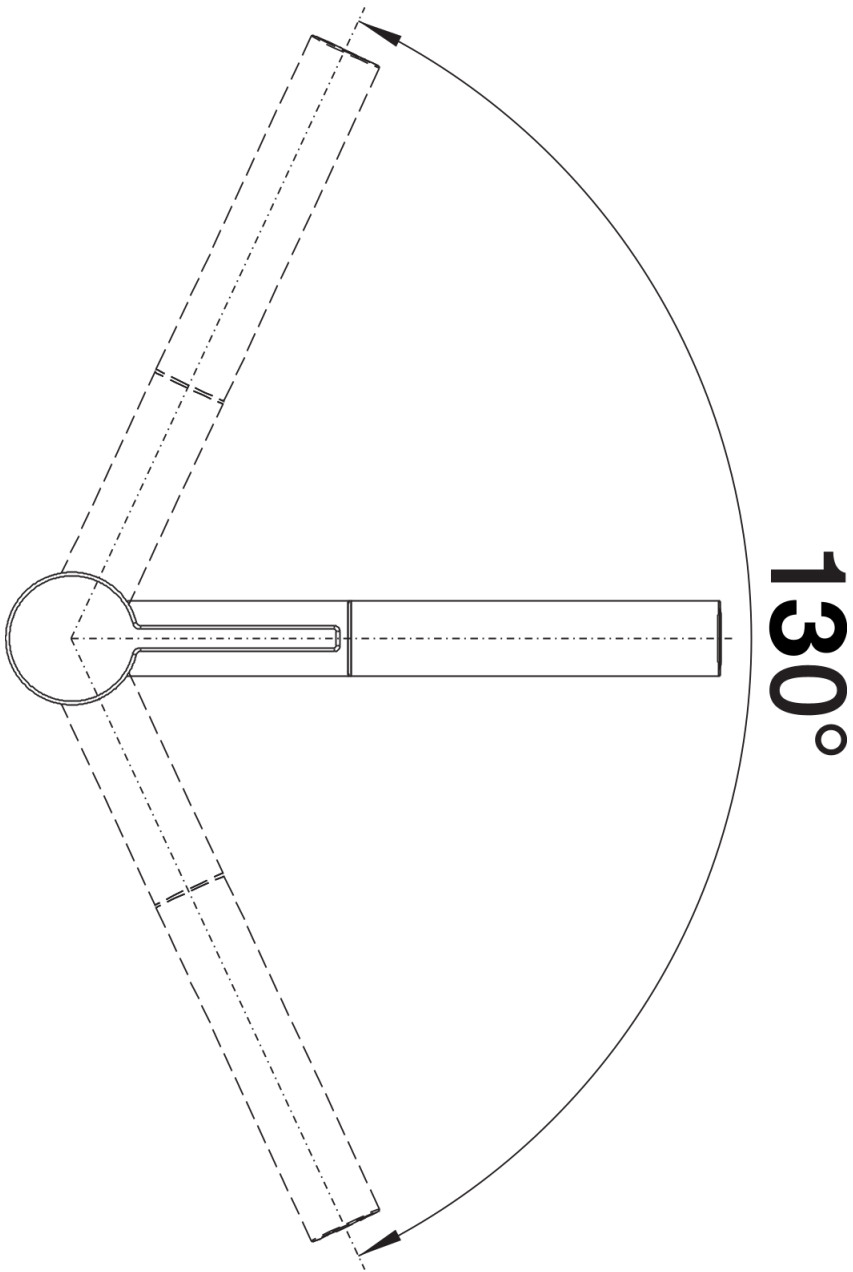

Product information sheet LINEE-S

Item no. 518804

Benefits

- A bold, iconic statement in your kitchen
- Top lever for easy accessibility
- Pull-out, extendable tap head for extra reach around the sink
- Available in several different colours for precise colour-matching with Silgranit sinks
- Spout swivels 130° for cleaning all areas of the sink

tartufo/chrome

SILGRANIT Look dual finish rock grey/chrome

Planning information

- Please note:
High pressure supply only - requires minimum of 1.0 bar pressure (approx 10 metre head), preferred 1.0-1.5 bar
 $\frac{3}{8}$ " BSP connectors required (not supplied)
Heavy duty metal tap stabilising bracket, fit when required. Item No. 450775
Height: 281
Reach: 225
Base: 46
Tap hole: \varnothing 35

Scope of supply

- \varnothing 35 mm tap hole required
- Flexible connector pipes, 500 mm long and $\frac{3}{8}$ " nut
- Requires balanced high pressure supply only, minimum 1.0 bar
- Fit metal stabilising bracket if required, item number 513383

Details

Swivel range

Side view