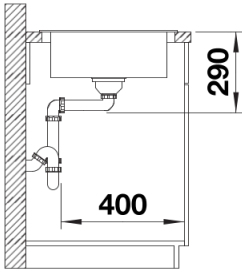

Product information sheet LIVIT 45 S Salto

Item no. 450835

Benefits

- Classic design with large sweeping bowl shape
- Spacious drainer with linear runners

Planning information

- Cut out size: 842 x 482 x R10
- Universal handing

Scope of supply

- Waste fitting
- 3 ½" basket strainer

Details

Top view

Cut-out

Front view

Side view