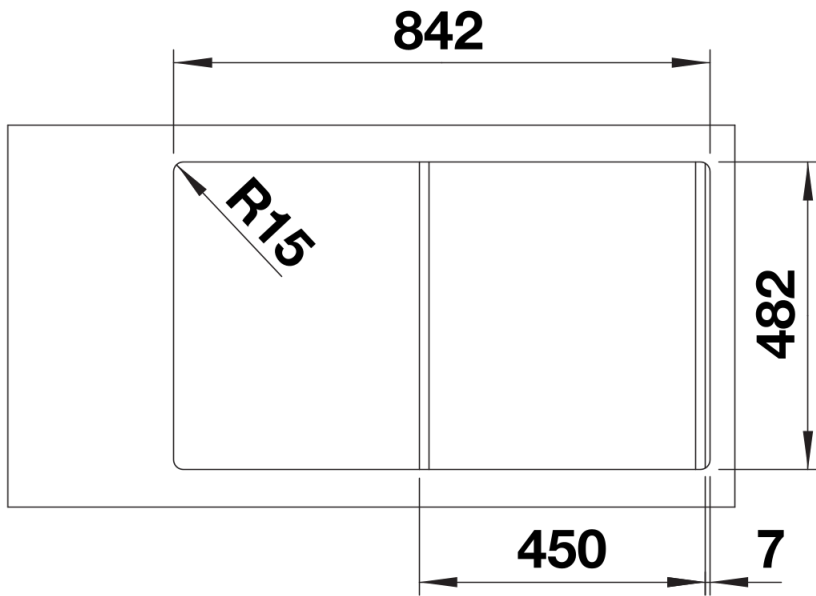

Product information sheet LIVIT 45 S Salto

Item no. 450835

Benefits

- Classic design with large sweeping bowl shape
- Spacious drainer with linear runners

Planning information

- Cut out size: 842 x 482 x R10
- Universal handing

Scope of supply

- Waste fitting
- 3 ½" basket strainer

Details

Top view

Cut-out

Front view

Side view