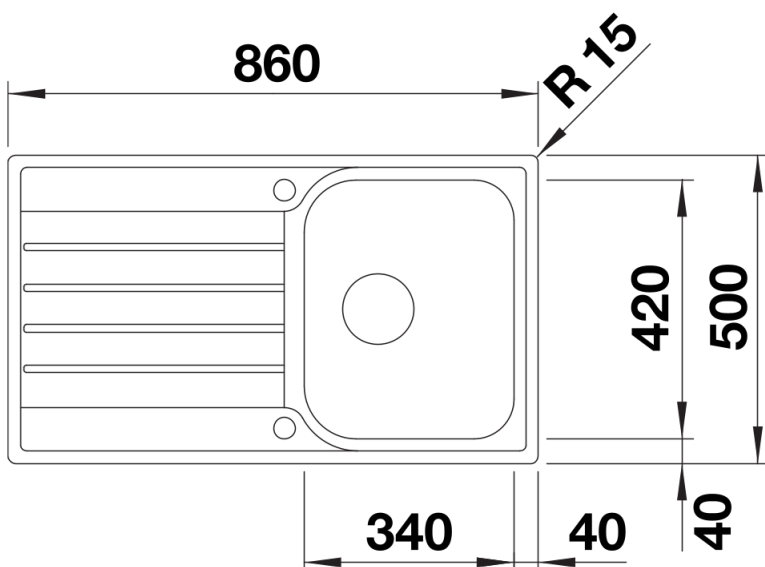

Product information sheet LIVIT 45 S Salto

Item no. 450835

Benefits

- Classic design with large sweeping bowl shape
- Spacious drainer with linear runners

Planning information

- Cut out size: 842 x 482 x R10
- Universal handing

Scope of supply

- Waste fitting
- 3 ½" basket strainer

Details

Top view

Cut-out

Front view

Side view