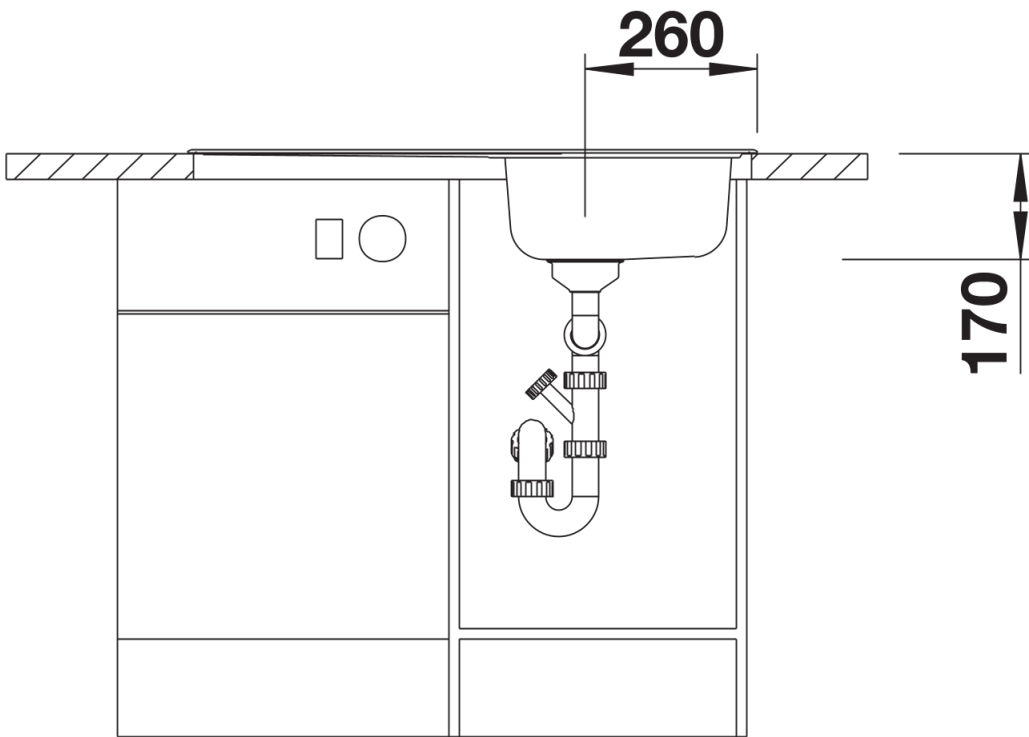

Product information sheet LIVIT 45 S Salto

Item no. 450835

Benefits

- Classic design with large sweeping bowl shape
- Spacious drainer with linear runners

Planning information

- Cut out size: 842 x 482 x R10
- Universal handing

Scope of supply

- Waste fitting
- 3 ½" basket strainer

Details

Top view

Cut-out

Front view

Side view