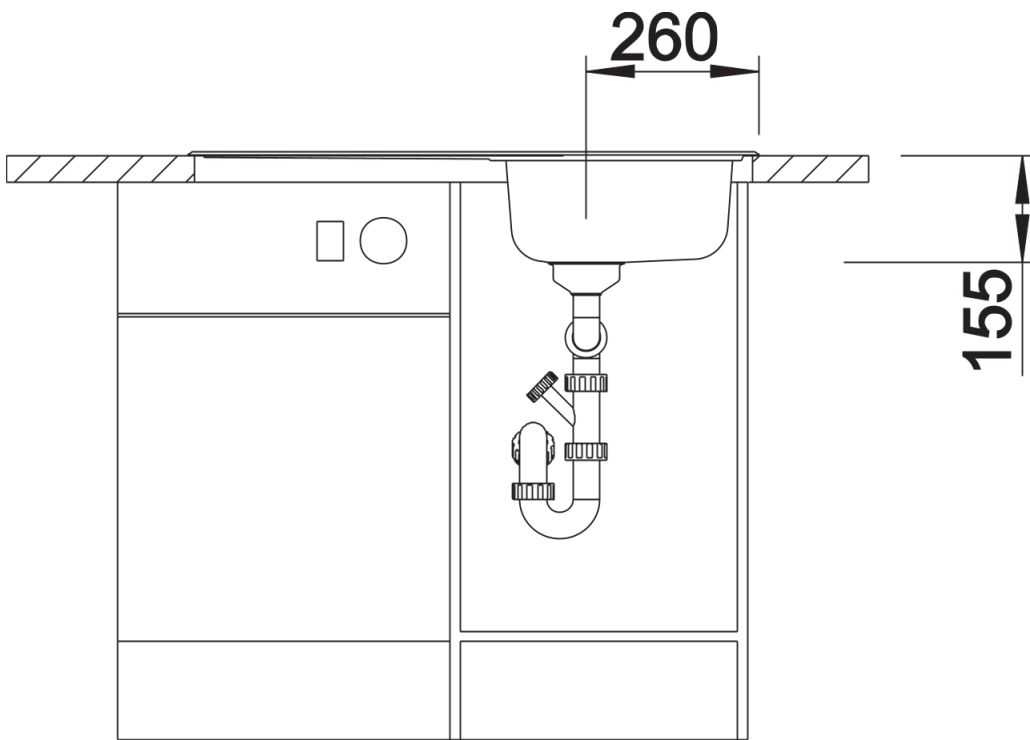

## Planning information

---

- Cut out size: 842 x 482 x R10  
Universal handling

## Scope of supply

---

- Waste fitting  
- 3 ½" basket strainer

## Details

---

Top view

Cut-out

Front view

Side view