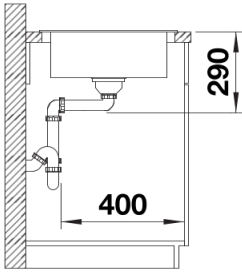

Product information sheet LIVIT 45 S Salto

Item no. 450835

Benefits

- Classic design with large sweeping bowl shape
- Spacious drainer with linear runners

Planning information

- Cut out size: 842 x 482 x R10
- Universal handing

Scope of supply

- Waste fitting
- 3 ½" basket strainer

Details

Top view

Cut-out

Front view

Side view