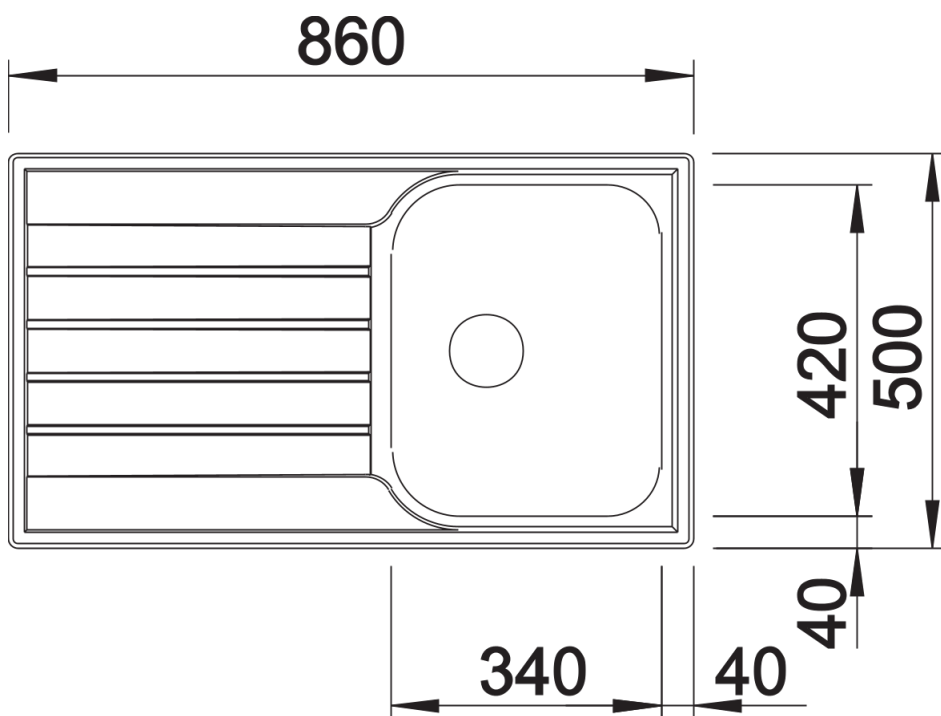

## Planning information

---

- Cut out size: 842 x 482 x R10  
Universal handling

## Scope of supply

---

- Waste fitting  
- 3 ½" basket strainer

## Details

---

Top view

Cut-out

Front view

Side view