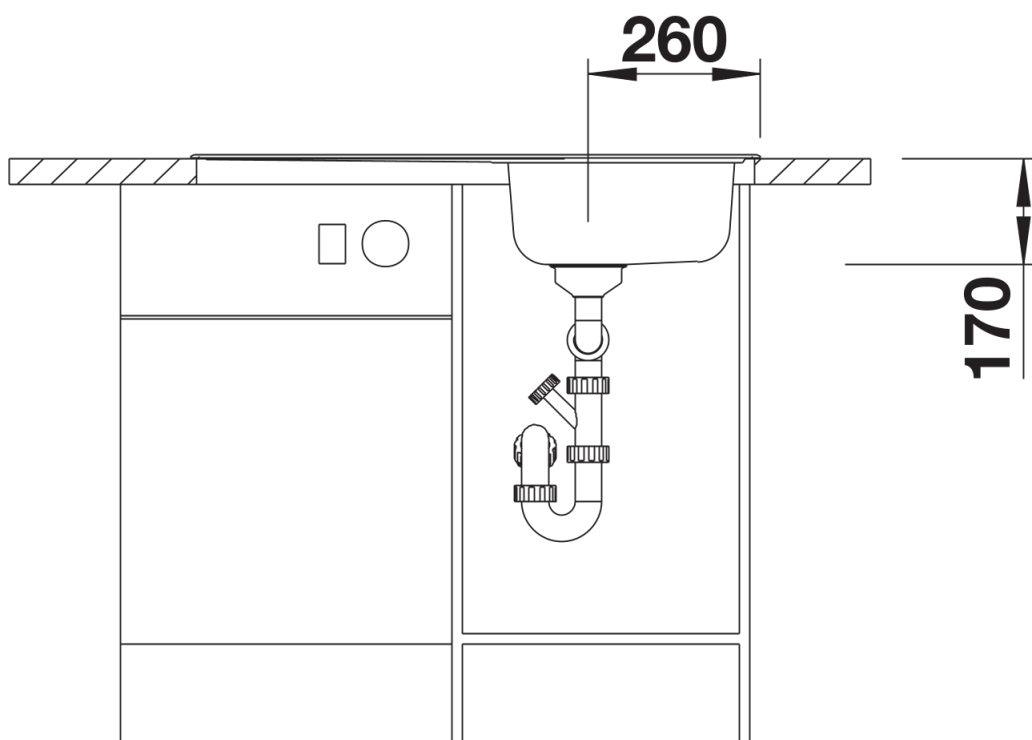

Product information sheet LIVIT 45 S Salto

Item no. 450835

Benefits

- Classic design with large sweeping bowl shape
- Spacious drainer with linear runners

Planning information

- Cut out size: 842 x 482 x R10
- Universal handing

Scope of supply

- Waste fitting
- 3 ½" basket strainer

Details

Top view

Cut-out

Front view

Side view