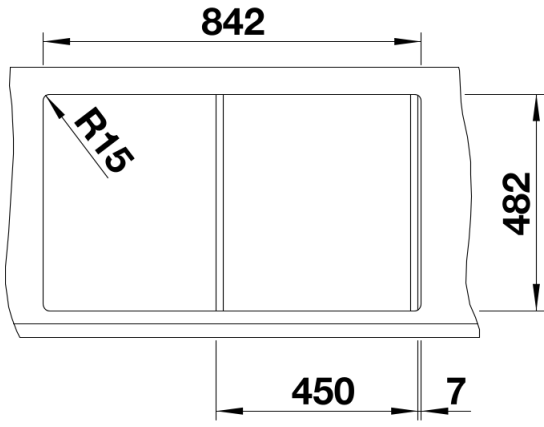

## Planning information

---

- Cut out size: 842 x 482 x R10  
Universal handling

## Scope of supply

---

- Waste fitting  
- 3 ½" basket strainer

## Details

---

Top view

Cut-out

Front view

Side view