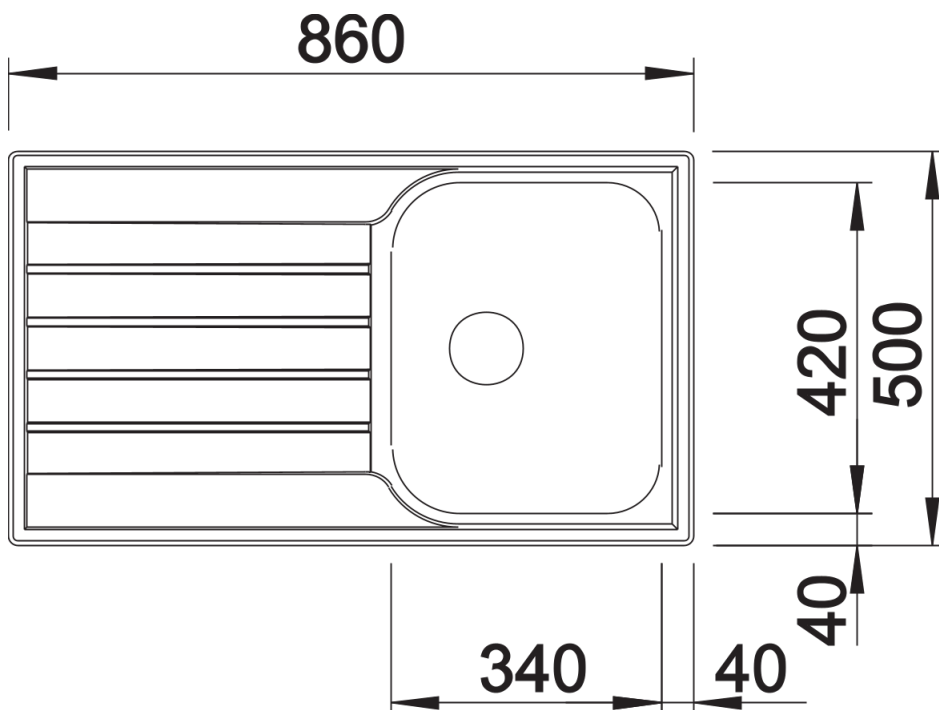

Product information sheet LIVIT 45 S Salto

Item no. 450835

Benefits

- Classic design with large sweeping bowl shape
- Spacious drainer with linear runners

Planning information

- Cut out size: 842 x 482 x R10
- Universal handing

Scope of supply

- Waste fitting
- 3 ½" basket strainer

Details

Top view

Cut-out

Front view

Side view