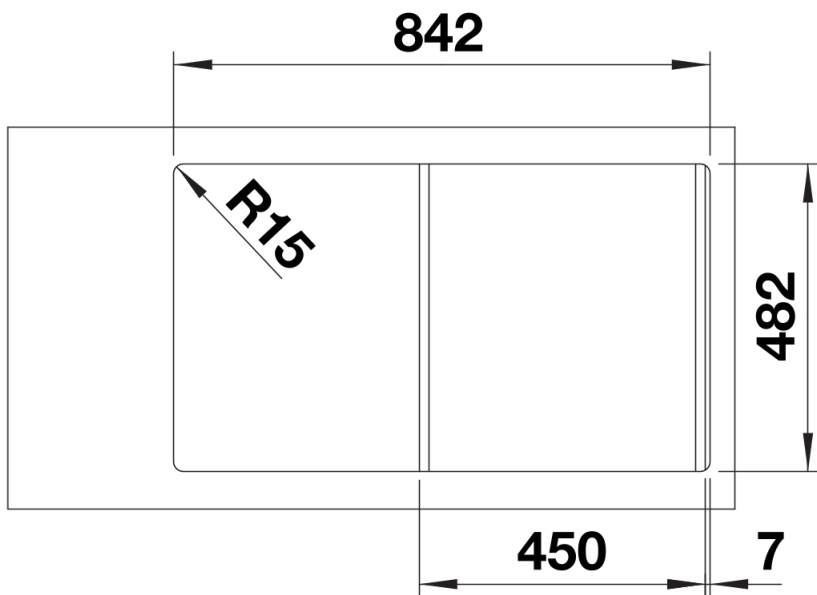

Product information sheet LIVIT 45 S Salto

Item no. 450835

Benefits

- Classic design with large sweeping bowl shape
- Spacious drainer with linear runners

Planning information

- Cut out size: 842 x 482 x R10
- Universal handing

Scope of supply

- Waste fitting
- 3 ½" basket strainer

Details

Top view

Cut-out

Front view

Side view