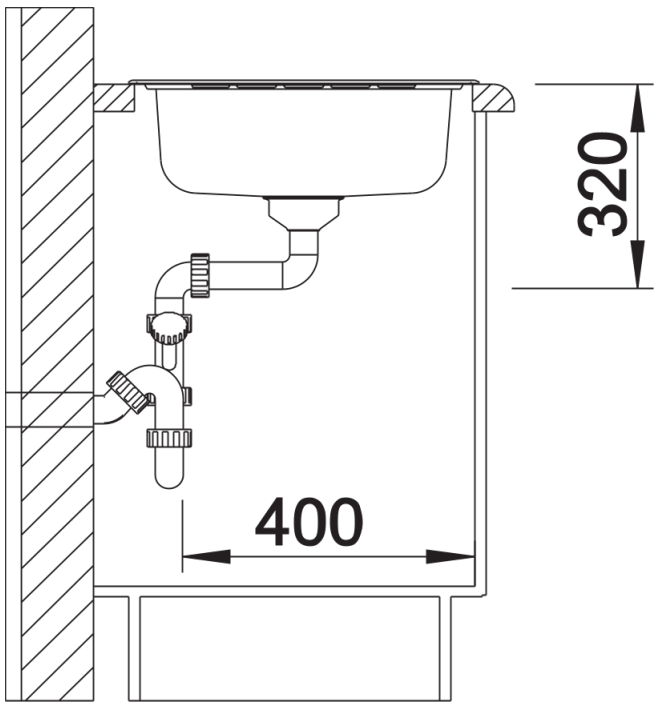

## Planning information

---

- Cut out size: 842 x 482 x R10  
Universal handling

## Scope of supply

---

- Waste fitting  
- 3 ½" basket strainer

## Details

---

Top view

Cut-out

Front view

Side view