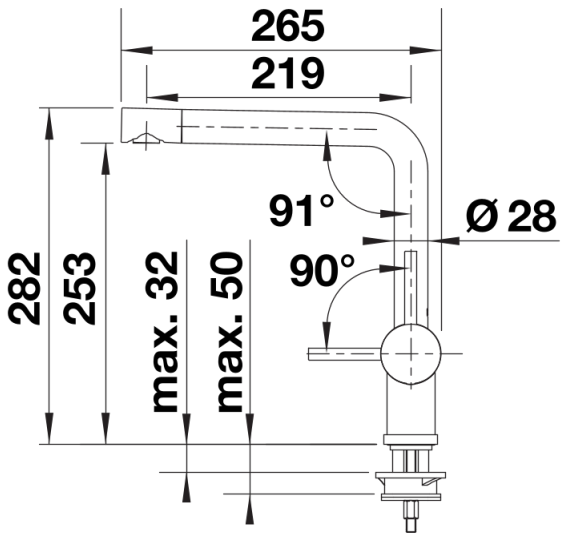

## Planning information

---

- Please note:
- High pressure supply only - requires minimum of 1.0 bar pressure (approx 10 metre head)
- $\frac{3}{8}$ " BSP connectors required (not supplied)
- Heavy duty metal tap stabilising bracket, fit when required. Item No. 450775
- Height: 284
- Reach: 219
- Base: 45
- Tap hole:  $\varnothing$ 35

## Scope of supply

---

- Single-lever mixer tap
- High reach spout
- Ceramic disc control
- Patented jet regulator for markedly reduced scaling
- Requires balanced high pressure supply only, minimum 1.0 bar
- Fit metal stabilising bracket if required, item No.513383

## Details

---

Swivel range

Side view