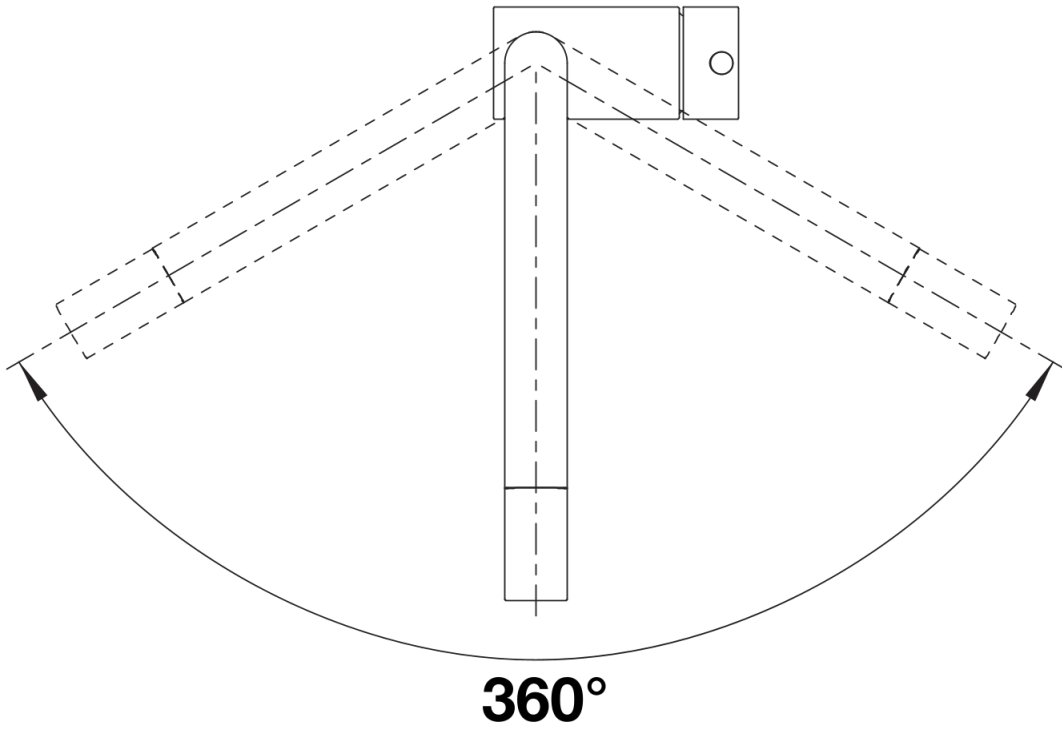

## Planning information

---

- Please note:
- High pressure supply only - requires minimum of 1.0 bar pressure (approx 10 metre head)
- $\frac{3}{8}$ " BSP connectors required (not supplied)
- Heavy duty metal tap stabilising bracket, fit when required. Item No. 450775
- Height: 284
- Reach: 219
- Base: 45
- Tap hole:  $\varnothing$ 35

## Scope of supply

---

- Single-lever mixer tap
- High reach spout
- Ceramic disc control
- Patented jet regulator for markedly reduced scaling
- Requires balanced high pressure supply only, minimum 1.0 bar
- Fit metal stabilising bracket if required, item No.513383

## Details

---

Swivel range

Side view