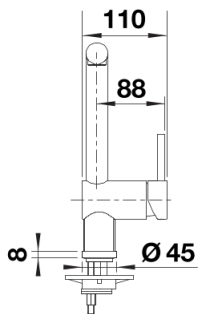

## Planning information

---

- Please note:
- High pressure supply only - requires minimum of 1.0 bar pressure (approx 10 metre head)
- $\frac{3}{8}$ " BSP connectors required (not supplied)
- Heavy duty metal tap stabilising bracket, fit when required. Item No. 450775
- Height: 284
- Reach: 219
- Base: 45
- Tap hole:  $\varnothing$ 35

## Scope of supply

---

- Single-lever mixer tap
- High reach spout
- Ceramic disc control
- Patented jet regulator for markedly reduced scaling
- Requires balanced high pressure supply only, minimum 1.0 bar
- Fit metal stabilising bracket if required, item No.513383

## Details

---

Swivel range

Side view