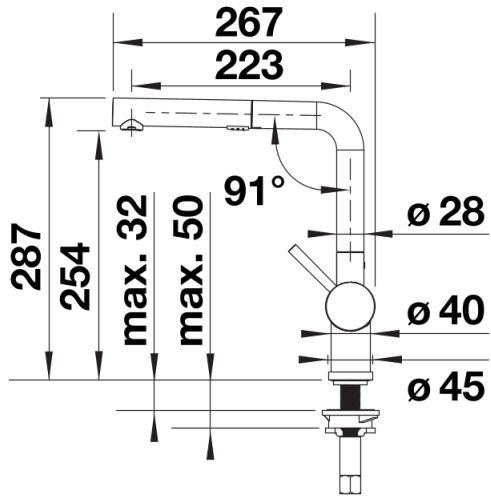

Colours

Available colours:
chrome

galvanic chrome

Planning information

- Please note:

- High pressure supply only - requires minimum of 1.0 bar pressure (approx 10 metre head), preferred 1.0-1.5 bar
- $\frac{3}{8}$ " BSP connectors required (not supplied)
- Heavy duty metal tap stabilising bracket, fit when required. Item No. 513383
- Height: 283
- Reach: 220
- Base: 45
- Tap hole: \varnothing 35

Scope of supply

- Single lever monobloc mixer tap
- Pull-out two-spray hose with two jet shower options -aerated stream to powerful rinse spray
- With ceramic disk cartridge
- \varnothing 35 mm tap hole required
- Flexible connector pipes, 700 mm long and $\frac{3}{8}$ " nut
- 140° swivel spout for greater reach
- Requires a balanced high pressure supply only, minimum 2.0 bar
- Fit metal stabilising bracket if required, item number 513383

Details

Swivel range

Side view