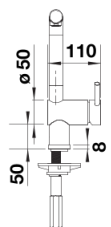

Colours

Available colours:
chrome

galvanic chrome

Planning information

- Please note:

- High pressure supply only - requires minimum of 1.0 bar pressure (approx 10 metre head), preferred 1.0-1.5 bar
- $\frac{3}{8}$ " BSP connectors required (not supplied)
- Heavy duty metal tap stabilising bracket, fit when required. Item No. 513383
- Height: 283
- Reach: 220
- Base: 45
- Tap hole: \varnothing 35

Scope of supply

- Single lever monobloc mixer tap
- Pull-out two-spray hose with two jet shower options -aerated stream to powerful rinse spray
- With ceramic disk cartridge
- \varnothing 35 mm tap hole required
- Flexible connector pipes, 700 mm long and $\frac{3}{8}$ " nut
- 140° swivel spout for greater reach
- Requires a balanced high pressure supply only, minimum 2.0 bar
- Fit metal stabilising bracket if required, item number 513383

Details

Swivel range

Side view