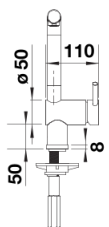

Colours

Available colours:
chrome

galvanic chrome

Planning information

- Please note:

- High pressure supply only - requires minimum of 1.0 bar pressure (approx 10 metre head), preferred 1.0-1.5 bar
- $\frac{3}{8}$ " BSP connectors required (not supplied)
- Heavy duty metal tap stabilising bracket, fit when required. Item No. 513383
- Height: 283
- Reach: 220
- Base: 45
- Tap hole: \varnothing 35

Scope of supply

- Single lever monobloc mixer tap with pull-out spray rinse
- Ceramic disc control
- $\frac{3}{8}$ " flexible connector pipes, 450 mm long
- Patented jet regulator for markedly reduced scaling
- Requires balanced high pressure supply only, minimum 1.0 bar
- Fit metal stabilising bracket if required, item No. 513383

Details

Swivel range

Side view