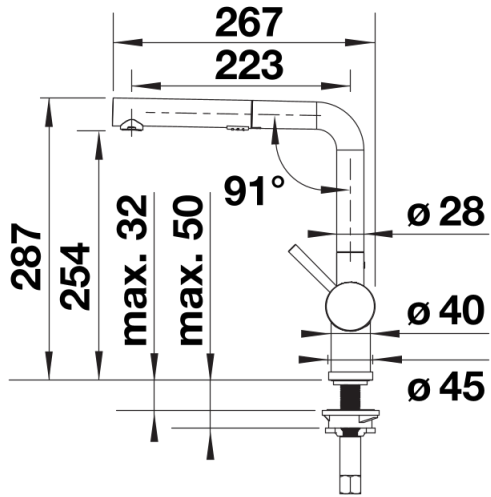

Colours

Available colours:
chrome

galvanic chrome

Planning information

- Please note:

- High pressure supply only - requires minimum of 1.0 bar pressure (approx 10 metre head), preferred 1.0-1.5 bar
- $\frac{3}{8}$ " BSP connectors required (not supplied)
- Heavy duty metal tap stabilising bracket, fit when required. Item No. 513383
- Height: 283
- Reach: 220
- Base: 45
- Tap hole: \varnothing 35

Scope of supply

- Single lever monobloc mixer tap with pull-out spray rinse
- Ceramic disc control
- $\frac{3}{8}$ " flexible connector pipes, 450 mm long
- Patented jet regulator for markedly reduced scaling
- Requires balanced high pressure supply only, minimum 1.0 bar
- Fit metal stabilising bracket if required, item No. 513383

Details

Swivel range

Side view