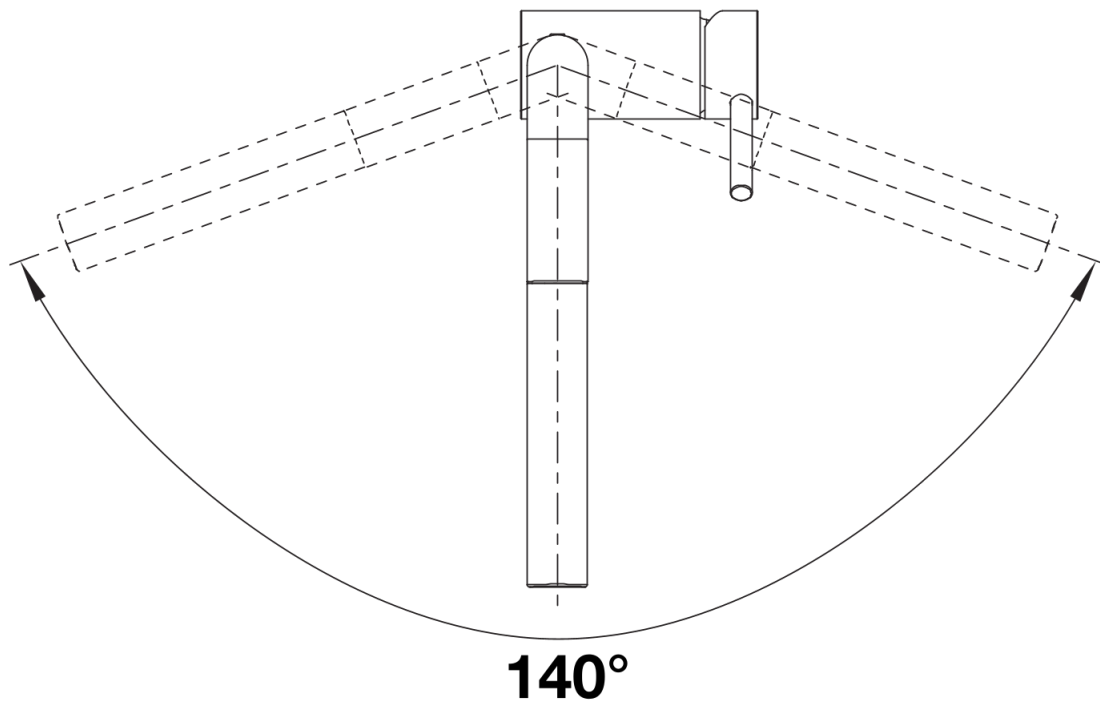

Colours

Available colours:
chrome

galvanic chrome

Planning information

- Please note:

- High pressure supply only - requires minimum of 1.0 bar pressure (approx 10 metre head), preferred 1.0-1.5 bar
- $\frac{3}{8}$ " BSP connectors required (not supplied)
- Heavy duty metal tap stabilising bracket, fit when required. Item No. 513383
- Height: 283
- Reach: 220
- Base: 45
- Tap hole: \varnothing 35

Scope of supply

- Single lever monobloc mixer tap with pull-out spray rinse
- Ceramic disc control
- $\frac{3}{8}$ " flexible connector pipes, 450 mm long
- Patented jet regulator for markedly reduced scaling
- Requires balanced high pressure supply only, minimum 1.0 bar
- Fit metal stabilising bracket if required, item No. 513383

Details

Swivel range

Side view