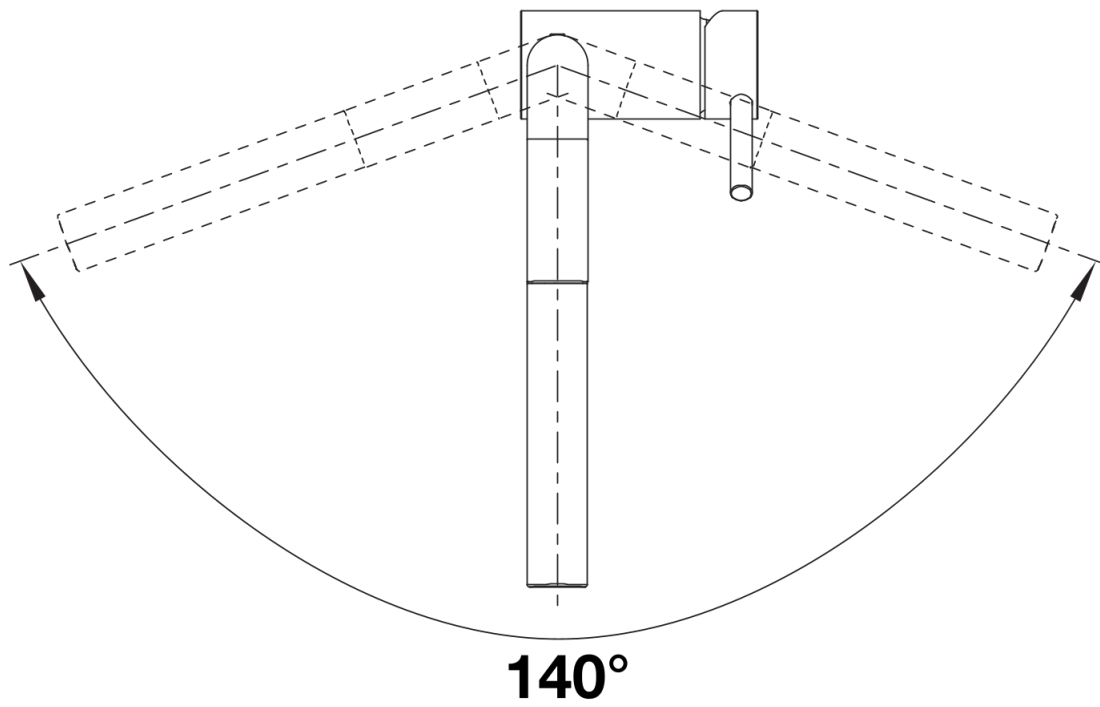

Colours

Available colours:
chrome

galvanic chrome

Planning information

- Please note:

- High pressure supply only - requires minimum of 1.0 bar pressure (approx 10 metre head), preferred 1.0-1.5 bar
- $\frac{3}{8}$ " BSP connectors required (not supplied)
- Heavy duty metal tap stabilising bracket, fit when required. Item No. 513383
- Height: 283
- Reach: 220
- Base: 45
- Tap hole: \varnothing 35

Scope of supply

- Single lever monobloc mixer tap
- Pull-out two-spray hose with two jet shower options -aerated stream to powerful rinse spray
- With ceramic disk cartridge
- \varnothing 35 mm tap hole required
- Flexible connector pipes, 700 mm long and $\frac{3}{8}$ " nut
- 140° swivel spout for greater reach
- Requires a balanced high pressure supply only, minimum 2.0 bar
- Fit metal stabilising bracket if required, item number 513383

Details

Swivel range

Side view