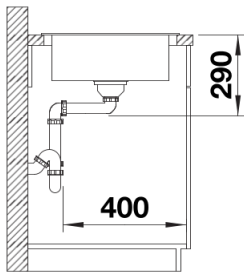

## Planning information

---

- Cut out size: 982 x 482 x R15
- Universal handing

## Scope of supply

---

- Waste fitting
- 3 ½" basket strainer

## Details

---

Top view

Cut-out

Front view

Side view