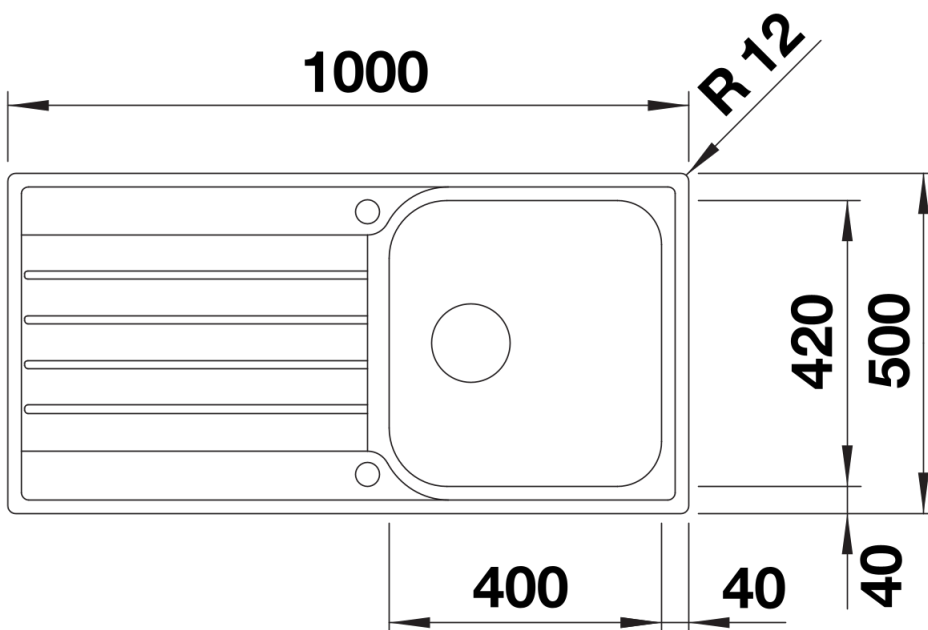

## Planning information

---

- Cut out size: 982 x 482 x R15
- Universal handing

## Scope of supply

---

- Waste fitting
- 3 ½" basket strainer

## Details

---

Top view

Cut-out

Front view

Side view