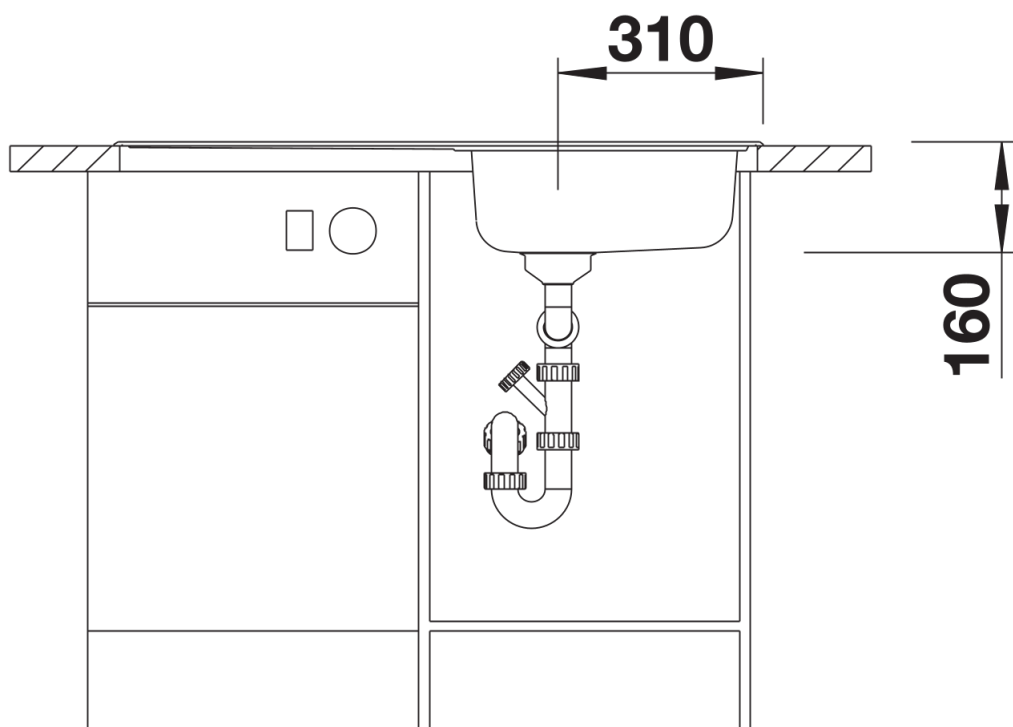

## Planning information

---

- Cut out size: 982 x 482 x R15
- Universal handing

## Scope of supply

---

- Waste fitting
- 3 ½" basket strainer

## Details

---

Top view

Cut-out

Front view

Side view