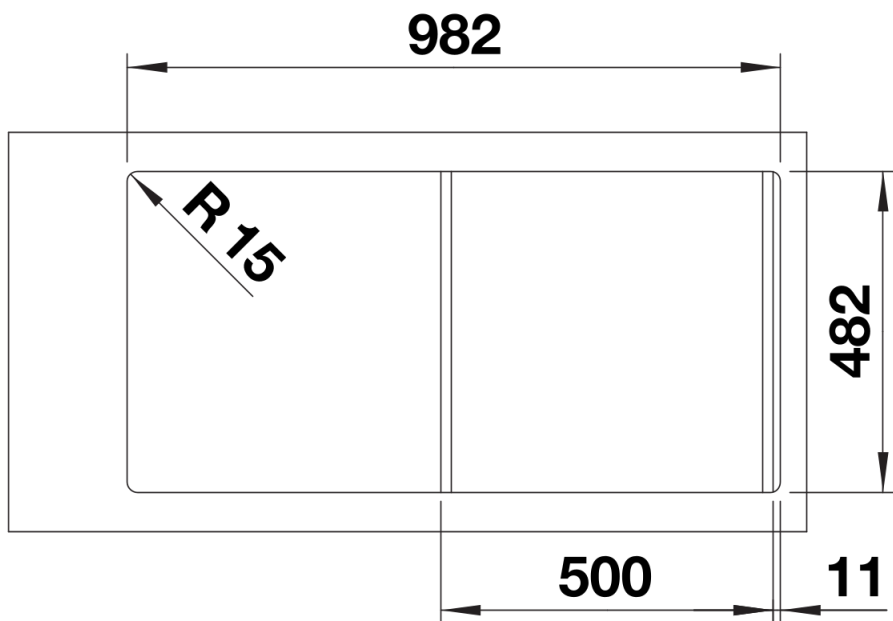

## Planning information

---

- Cut out size: 982 x 482 x R15
- Universal handing

## Scope of supply

---

- Waste fitting
- 3 ½" basket strainer

## Details

---

Top view

Cut-out

Front view

Side view