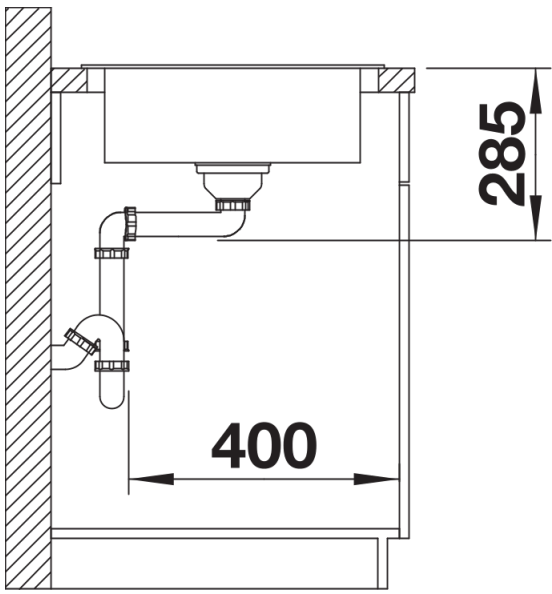

- Cut out size: 982 x 482 x R15
- Universal handing

Scope of supply

- Waste fitting with space saving pipe
- 3 ½" basket strainer

Details

Top view

Cut-out

Front view

Side view