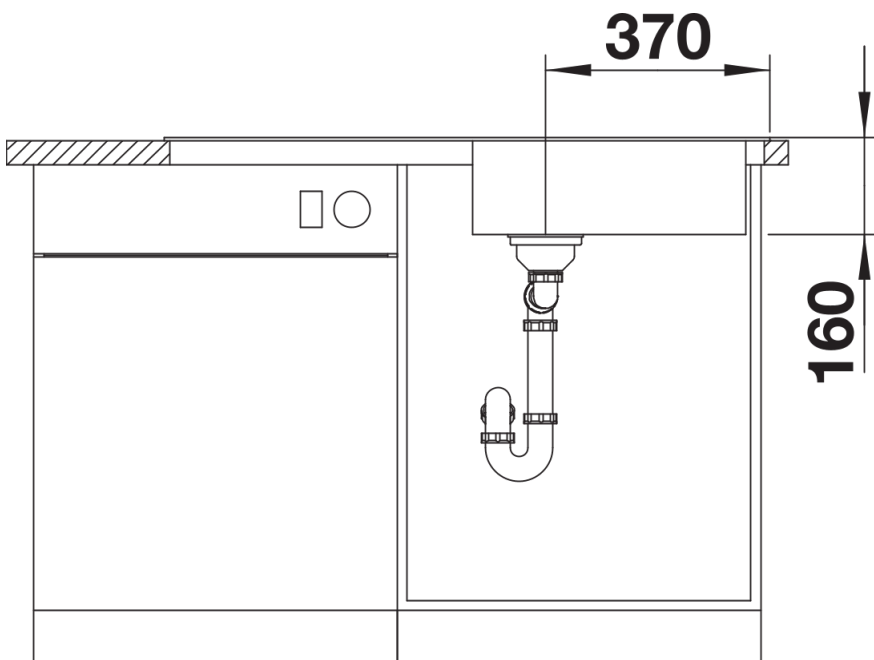

- Cut out size: 982 x 482 x R15
- Universal handing

Scope of supply

- Waste fitting with space saving pipe
- 3 ½" basket strainer

Details

Top view

Cut-out

Front view

Side view