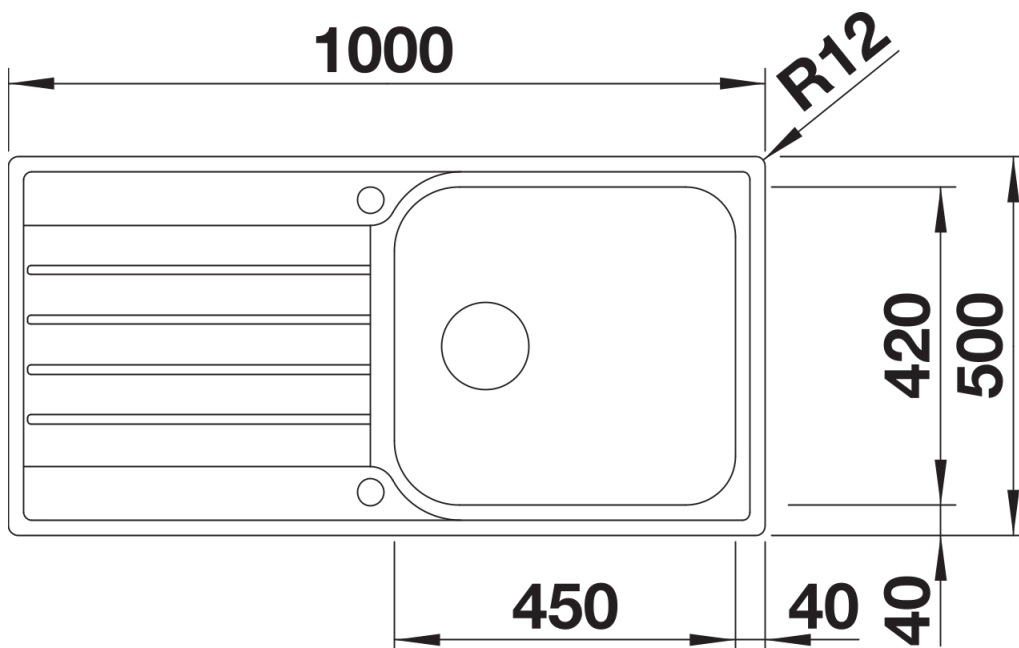

Product information sheet LIVIT XL 6 S

Item no. 453364

Benefits

- Extra large and practical bowl size
- Classic design with large sweeping bowl shape
- Spacious drainer with linear runners

Planning information

- Cut out size: 982 x 482 x R15
- Universal handing

Scope of supply

- Waste fitting with space saving pipe
- 3 ½" basket strainer

Details

Top view

Cut-out

Front view

Side view