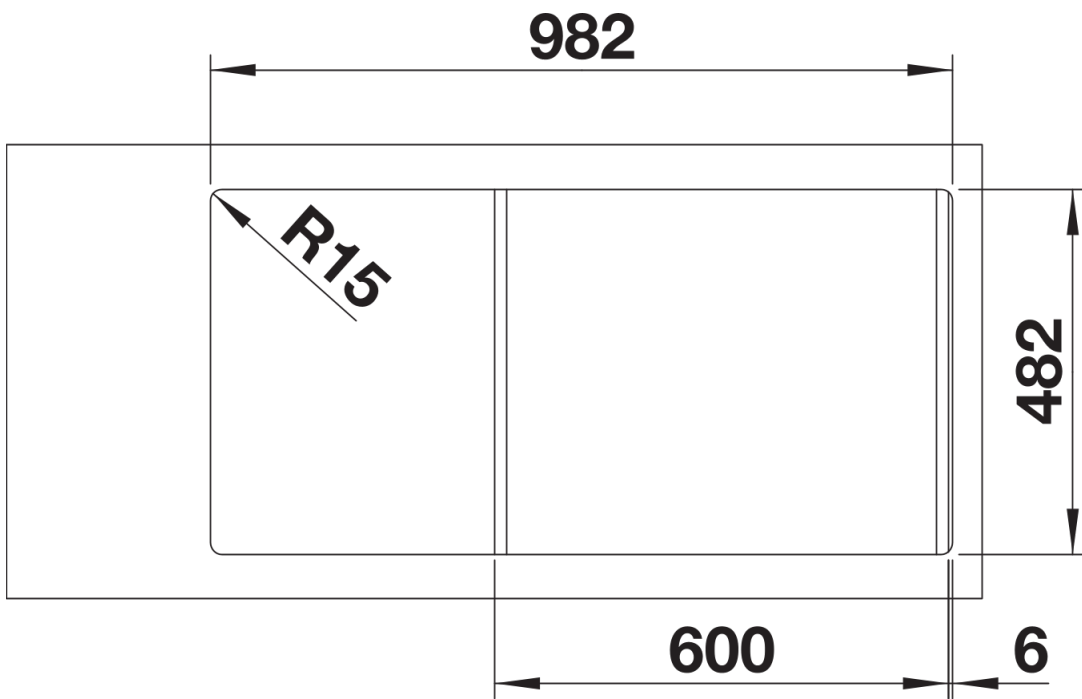

- Cut out size: 982 x 482 x R15
- Universal handing

Scope of supply

- Waste fitting with space saving pipe
- 3 ½" basket strainer

Details

Top view

Cut-out

Front view

Side view