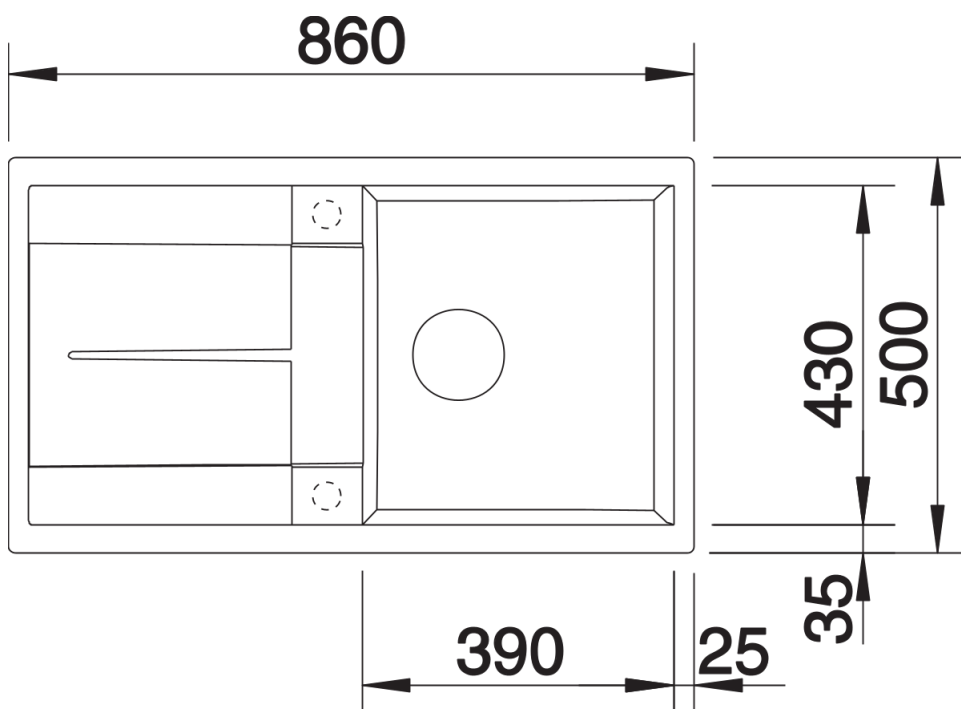

Product information sheet METRA 5 S

Item no. 525918

Benefits

- Modern, simple but striking linear design
- The large capacity of the bowl provides generous room to do the washing up
- Separate drainer provides a high degree of convenience
- Minimal detailing on drainer design beautifully presents the super-tactile Silgranit and your chosen colour on large flat area
- Ergonomic low-profile rim design

Colours

SILGRANIT black

Available colours:

- black
- anthracite
- rock grey
- volcano grey
- alumetallic
- white
- soft white
- tartufo
- coffee

Planning information

- Bowl depth 190 mm, Cut out size: 840 x 480 x R15, Universal handing

Scope of supply

- Waste fitting with space-saving pipe
- 3 ½" pop-up waste

Details

Top view

Cut-out

Front view

Side view