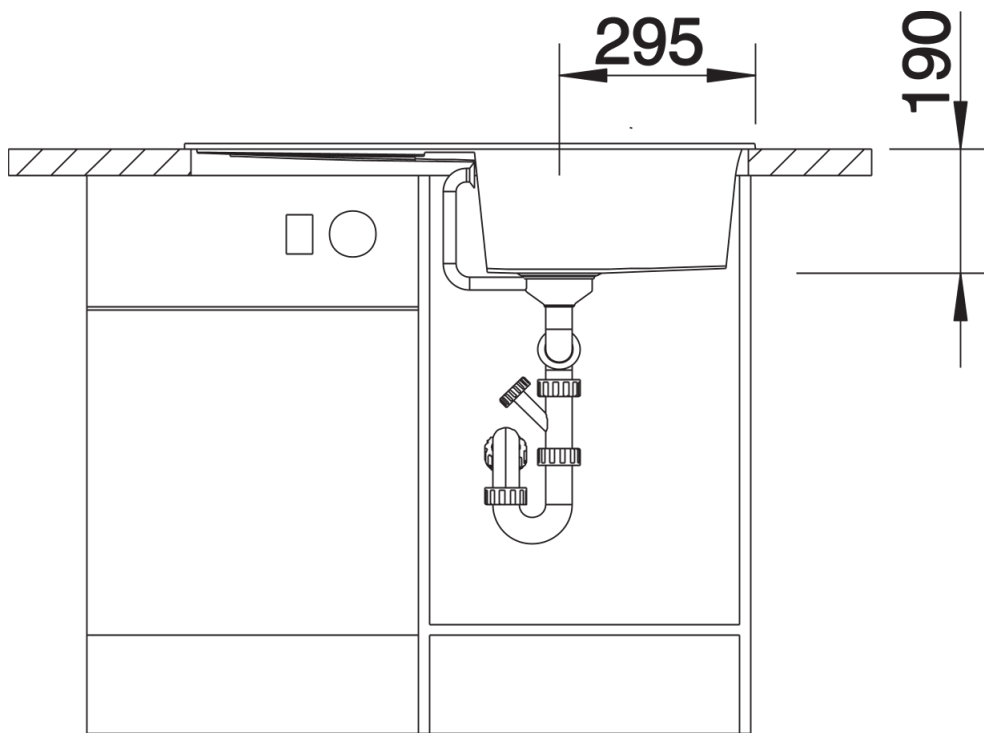

Product information sheet METRA 5 S

Item no. 525918

Benefits

- Modern, simple but striking linear design
- The large capacity of the bowl provides generous room to do the washing up
- Separate drainer provides a high degree of convenience
- Minimal detailing on drainer design beautifully presents the super-tactile Silgranit and your chosen colour on large flat area
- Ergonomic low-profile rim design

Colours

SILGRANIT black

Available colours:

- black
- anthracite
- rock grey
- volcano grey
- alumetallic
- white
- soft white
- tartufo
- coffee

Planning information

- Bowl depth 190 mm, Cut out size: 840 x 480 x R15, Universal handing

Scope of supply

- Waste fitting with space-saving pipe
- 3 ½" pop-up waste

Details

Top view

Cut-out

Front view

Side view