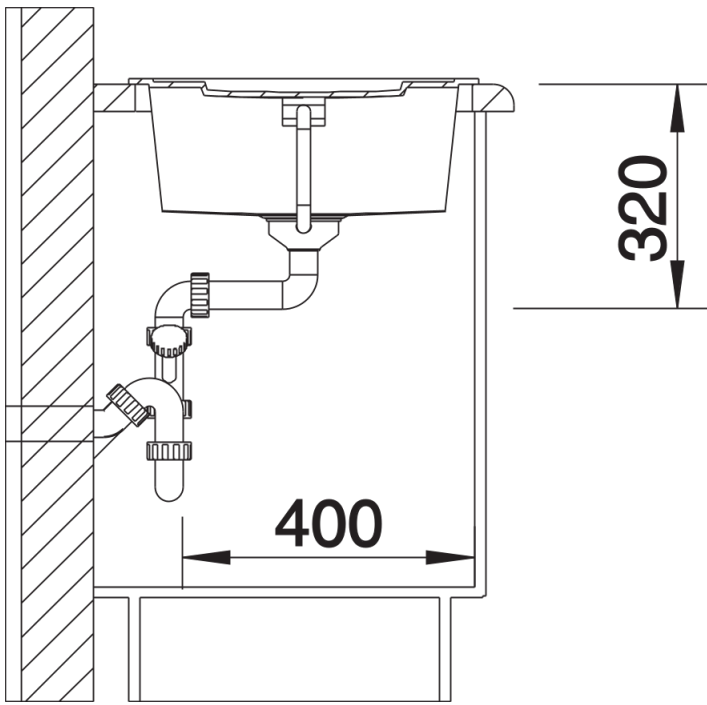

Product information sheet METRA 5 S

Item no. 525918

Benefits

- Modern, simple but striking linear design
- The large capacity of the bowl provides generous room to do the washing up
- Separate drainer provides a high degree of convenience
- Minimal detailing on drainer design beautifully presents the super-tactile Silgranit and your chosen colour on large flat area
- Ergonomic low-profile rim design

Colours

SILGRANIT black

Available colours:

- black
- anthracite
- rock grey
- volcano grey
- alumetallic
- white
- soft white
- tartufo
- coffee

Planning information

- Bowl depth 190 mm, Cut out size: 840 x 480 x R15, Universal handing

Scope of supply

- Waste fitting with space-saving pipe
- 3 ½" pop-up waste

Details

Top view

Cut-out

Front view

Side view