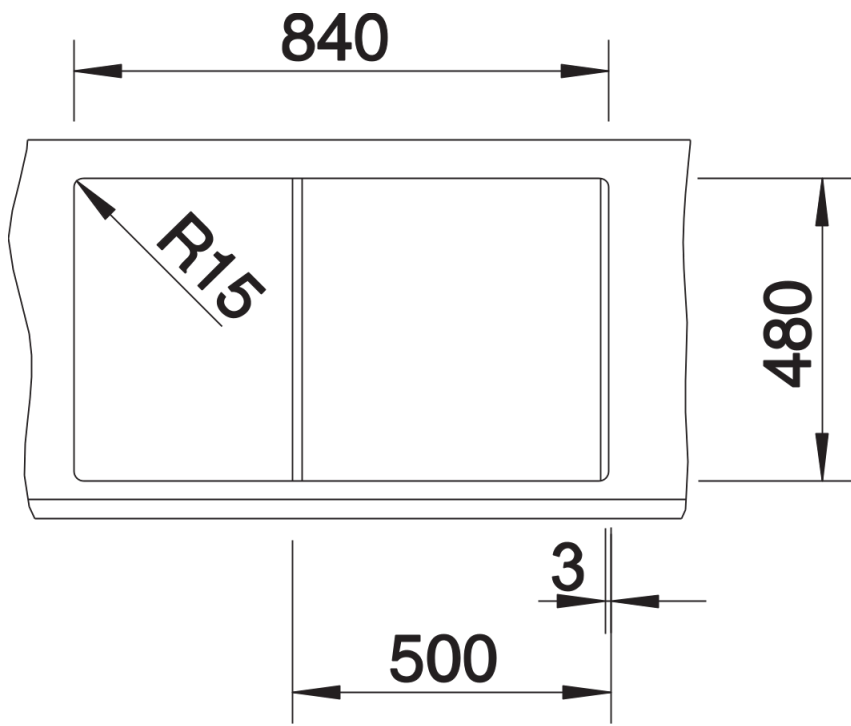

Product information sheet METRA 5 S

Item no. 525918

Benefits

- Modern, simple but striking linear design
- The large capacity of the bowl provides generous room to do the washing up
- Separate drainer provides a high degree of convenience
- Minimal detailing on drainer design beautifully presents the super-tactile Silgranit and your chosen colour on large flat area
- Ergonomic low-profile rim design

Colours

SILGRANIT black

Available colours:

- black
- anthracite
- rock grey
- volcano grey
- alumetallic
- white
- soft white
- tartufo
- coffee

Planning information

- Bowl depth 190 mm, Cut out size: 840 x 480 x R15, Universal handing

Scope of supply

- Waste fitting with space-saving pipe
- 3 ½" pop-up waste

Details

Top view

Cut-out

Front view

Side view