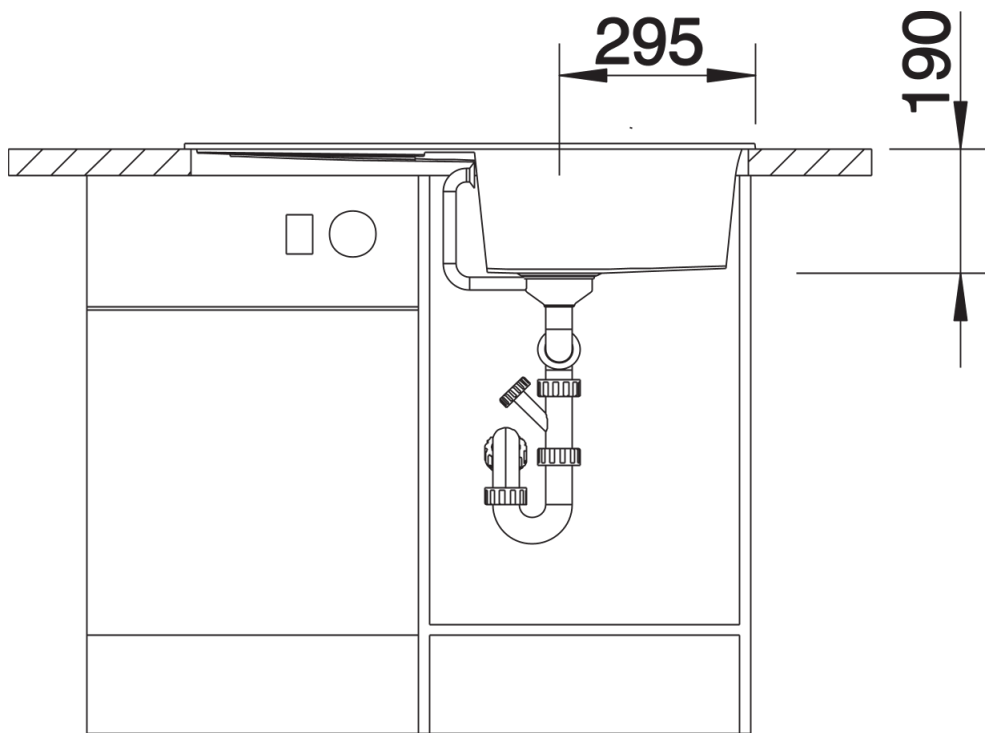

Product information sheet METRA 5 S

Item no. 513036

Benefits

- Modern, simple but striking linear design
- The spacious bowl provides an excellent amount of room
- Separate drainer provides a high degree of convenience
- Minimal detailing on drainer design beautifully presents the super-tactile Silgranit and your chosen colour on large flat area
- Ergonomic low-profile rim design

Colours

Available colours:

alumetallic
white
jasmin
anthracite
coffee
tartufo
rock grey
black

SILGRANIT alumetallic

Planning information

- Cut out size: 840 x 480 x R15
- Universal handing

Scope of supply

- Waste fitting with space-saving pipe
- 3 ½" pop-up waste

Details

Top view

Cut-out

Front view

Side view