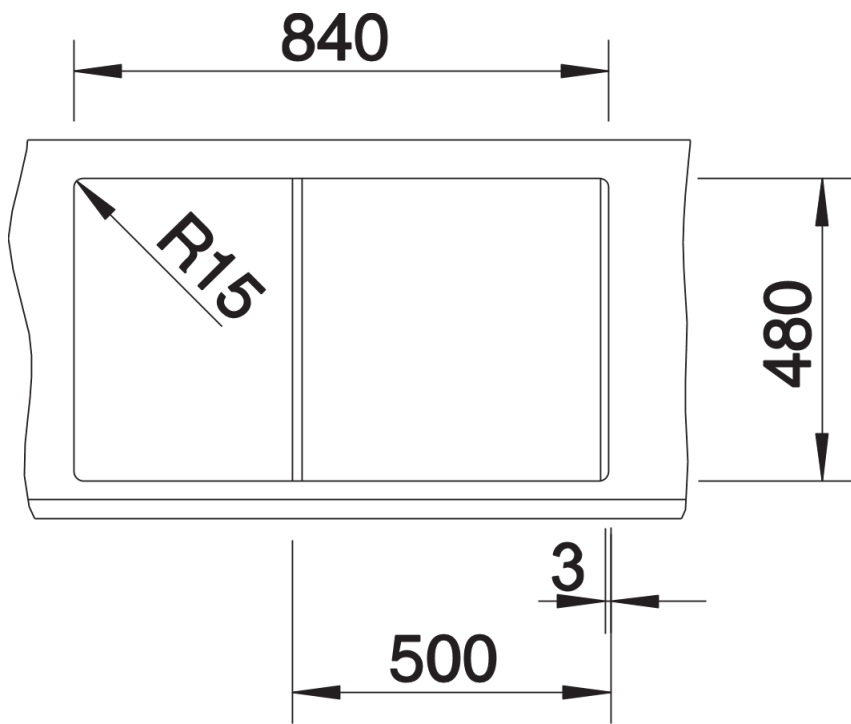

Product information sheet METRA 5 S

Item no. 513036

Benefits

- Young, straight-lined design
- The particularly spacious bowl provides an unsurpassed amount of room
- Spacious draining area provides a high degree of comfort
- Aesthetic low profile rim design

Colours

SILGRANIT alu metallic

Available colours:

- alu metallic
- white
- jasmine
- anthracite
- coffee
- tartufo
- rock grey
- pearl grey
- black

Planning information

- Cut out size: 840 x 480 x R15
- Universal handing

Scope of supply

- Waste fitting with space-saving pipe, 3 1/2" pop-up waste

Details

Top view

Cut-out

Front view

Side view