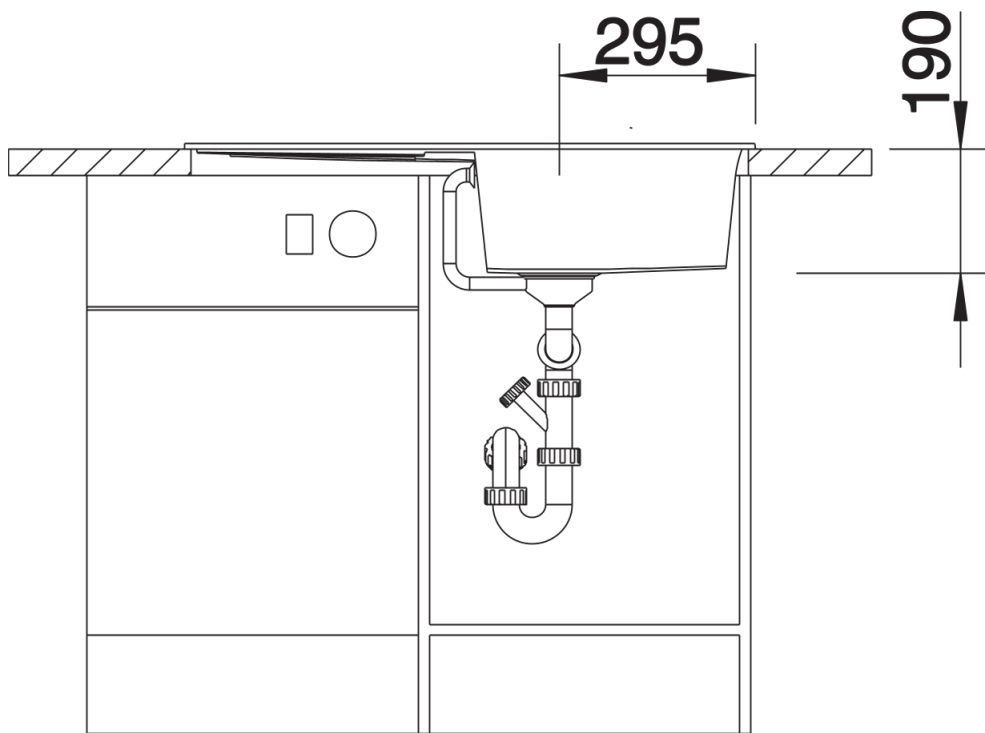

Product information sheet METRA 5 S

Item no. 513037

Benefits

- Modern, simple but striking linear design
- The large capacity of the bowl provides generous room to do the washing up
- Separate drainer provides a high degree of convenience
- Minimal detailing on drainer design beautifully presents the super-tactile Silgranit and your chosen colour on large flat area
- Ergonomic low-profile rim design

Colours

Available colours:

- black
- anthracite
- rock grey
- volcano grey
- white
- soft white
- tartufo
- coffee

SILGRANIT white

Planning information

- Cut out size: 840 x 480 x R15, Universal handing

Scope of supply

- Waste fitting with space-saving pipe
- 3 1/2" basket strainer plus remote control pop-up waste

Details

Top view

Cut-out

Front view

Side view