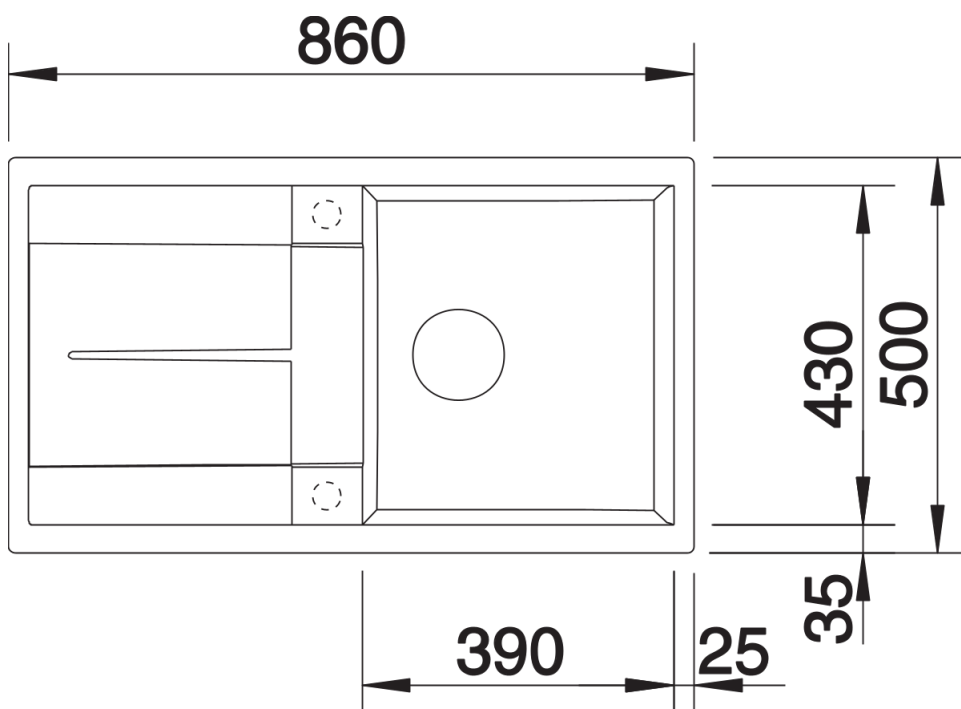

Product information sheet METRA 5 S

Item no. 513037

Benefits

- Modern, simple but striking linear design
- The large capacity of the bowl provides generous room to do the washing up
- Separate drainer provides a high degree of convenience
- Minimal detailing on drainer design beautifully presents the super-tactile Silgranit and your chosen colour on large flat area
- Ergonomic low-profile rim design

Colours

Available colours:

- black
- anthracite
- rock grey
- volcano grey
- white
- soft white
- tartufo
- coffee

SILGRANIT white

Planning information

- Cut out size: 840 x 480 x R15, Universal handing

Scope of supply

- Waste fitting with space-saving pipe
- 3 1/2" basket strainer plus remote control pop-up waste

Details

Top view

Cut-out

Front view

Side view