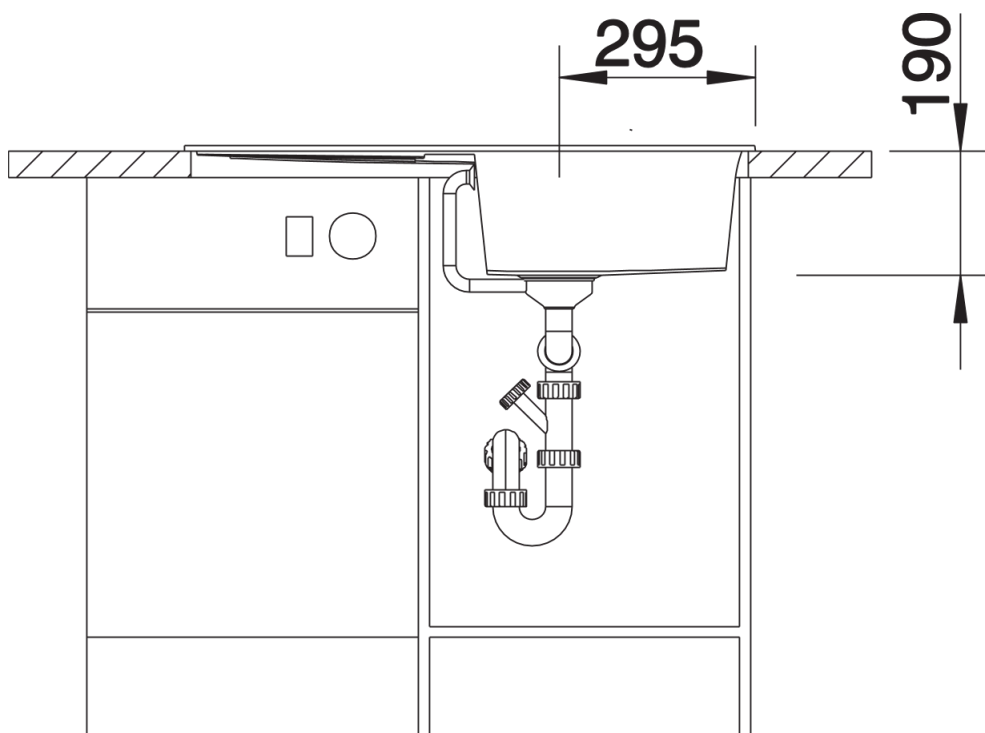

Product information sheet METRA 5 S

Item no. 513036

Benefits

- Young, straight-lined design
- The particularly spacious bowl provides an unsurpassed amount of room
- Spacious draining area provides a high degree of comfort
- Aesthetic low profile rim design

Colours

SILGRANIT alu metallic

Available colours:

- alu metallic
- white
- jasmine
- anthracite
- coffee
- tartufo
- rock grey
- pearl grey
- black

Planning information

- Cut out size: 840 x 480 x R15
- Universal handing

Scope of supply

- Waste fitting with space-saving pipe, 3 1/2" pop-up waste

Details

Top view

Cut-out

Front view

Side view