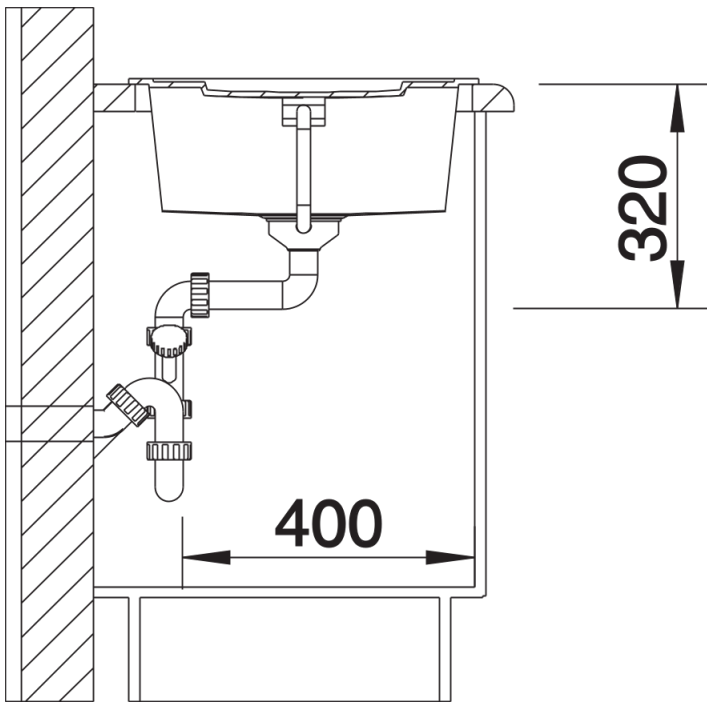

Product information sheet METRA 5 S

Item no. 513037

Benefits

- Modern, simple but striking linear design
- The large capacity of the bowl provides generous room to do the washing up
- Separate drainer provides a high degree of convenience
- Minimal detailing on drainer design beautifully presents the super-tactile Silgranit and your chosen colour on large flat area
- Ergonomic low-profile rim design

Colours

Available colours:

- black
- anthracite
- rock grey
- volcano grey
- white
- soft white
- tartufo
- coffee

SILGRANIT white

Planning information

- Cut out size: 840 x 480 x R15, Universal handing

Scope of supply

- Waste fitting with space-saving pipe
- 3 1/2" basket strainer plus remote control pop-up waste

Details

Top view

Cut-out

Front view

Side view