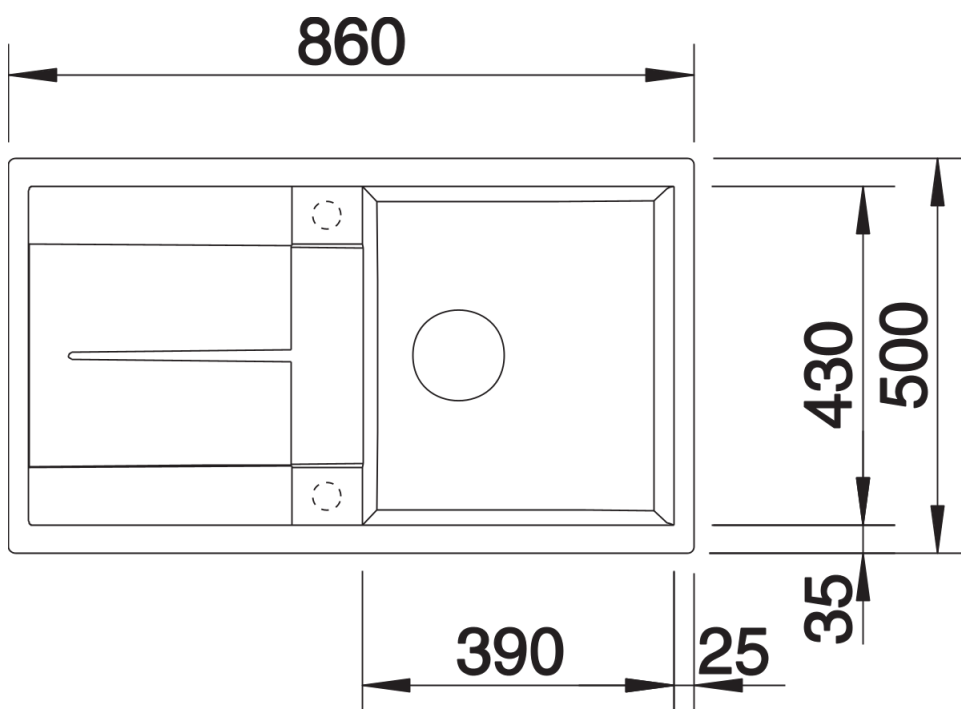

Product information sheet METRA 5 S

Item no. 513036

Benefits

- Modern, simple but striking linear design
- The spacious bowl provides an excellent amount of room
- Separate drainer provides a high degree of convenience
- Minimal detailing on drainer design beautifully presents the super-tactile Silgranit and your chosen colour on large flat area
- Ergonomic low-profile rim design

Colours

Available colours:

alumetallic
white
jasmin
anthracite
coffee
tartufo
rock grey
black

SILGRANIT alumetallic

Planning information

- Cut out size: 840 x 480 x R15
- Universal handing

Scope of supply

- Waste fitting with space-saving pipe
- 3 ½" pop-up waste

Details

Top view

Cut-out

Front view

Side view