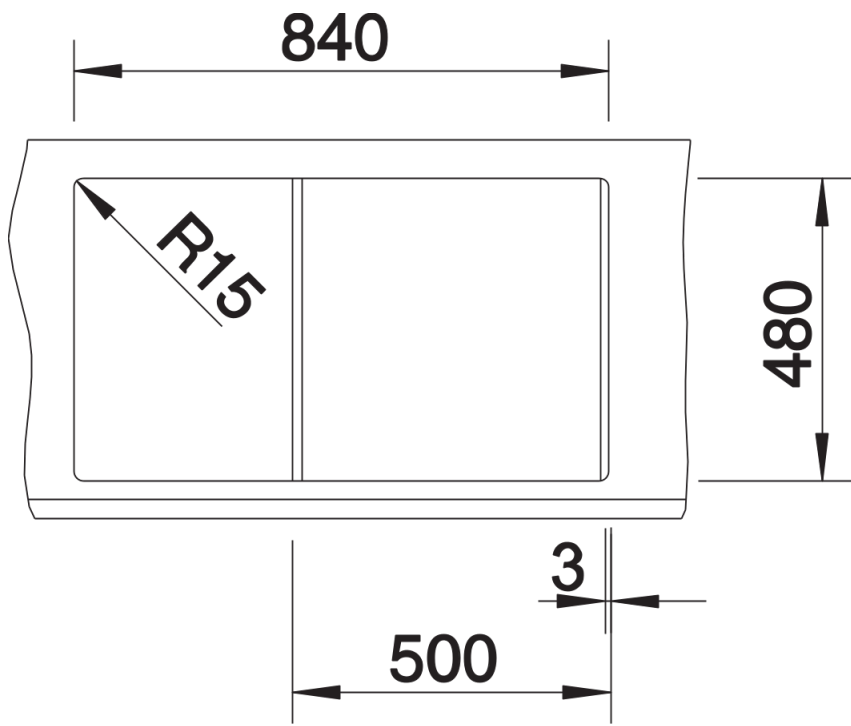

Product information sheet METRA 5 S

Item no. 513036

Benefits

- Modern, simple but striking linear design
- The spacious bowl provides an excellent amount of room
- Separate drainer provides a high degree of convenience
- Minimal detailing on drainer design beautifully presents the super-tactile Silgranit and your chosen colour on large flat area
- Ergonomic low-profile rim design

Colours

Available colours:

alumetallic
white
jasmin
anthracite
coffee
tartufo
rock grey
black

SILGRANIT alumetallic

Planning information

- Cut out size: 840 x 480 x R15
- Universal handing

Scope of supply

- Waste fitting with space-saving pipe
- 3 ½" pop-up waste

Details

Top view

Cut-out

Front view

Side view