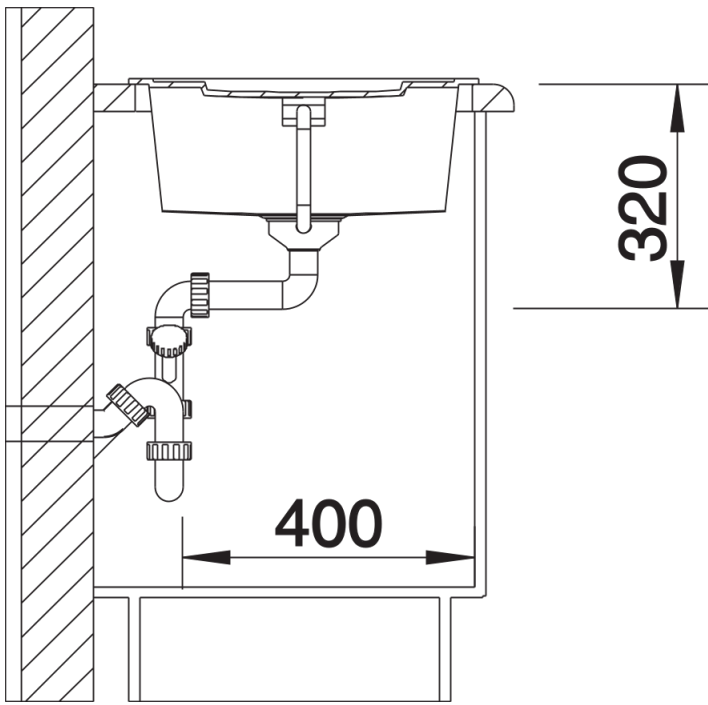

Colours

Available colours:

alumetallic
white
jasmin
anthracite
coffee
tartufo
rock grey
black

SILGRANIT alumetallic

Planning information

- Cut out size: 840 x 480 x R15
- Universal handing

Scope of supply

- Waste fitting with space-saving pipe
- 3 ½" pop-up waste

Details

Top view

Cut-out

Front view

Side view