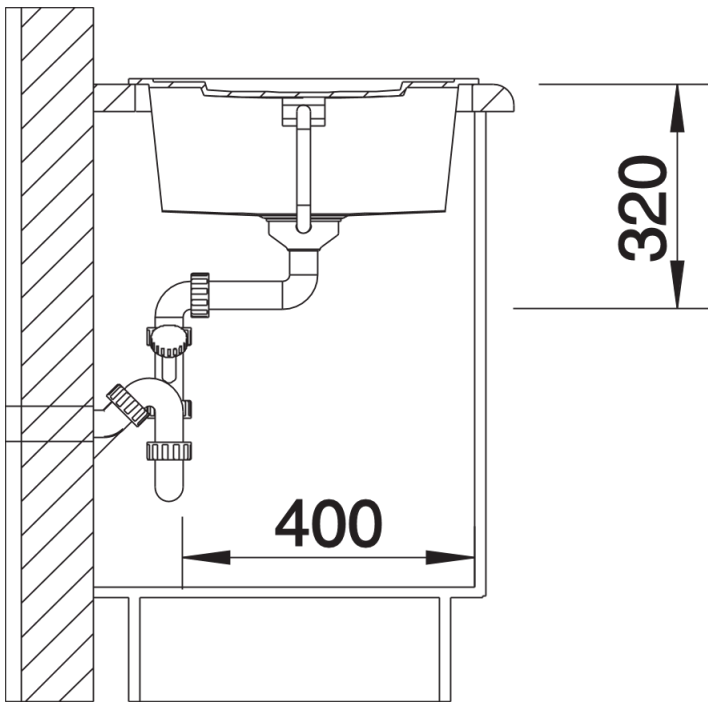

Product information sheet METRA 5 S

Item no. 513036

Benefits

- Young, straight-lined design
- The particularly spacious bowl provides an unsurpassed amount of room
- Spacious draining area provides a high degree of comfort
- Aesthetic low profile rim design

Colours

SILGRANIT alu metallic

Available colours:

- alu metallic
- white
- jasmine
- anthracite
- coffee
- tartufo
- rock grey
- pearl grey
- black

Planning information

- Cut out size: 840 x 480 x R15
- Universal handing

Scope of supply

- Waste fitting with space-saving pipe, 3 1/2" pop-up waste

Details

Top view

Cut-out

Front view

Side view