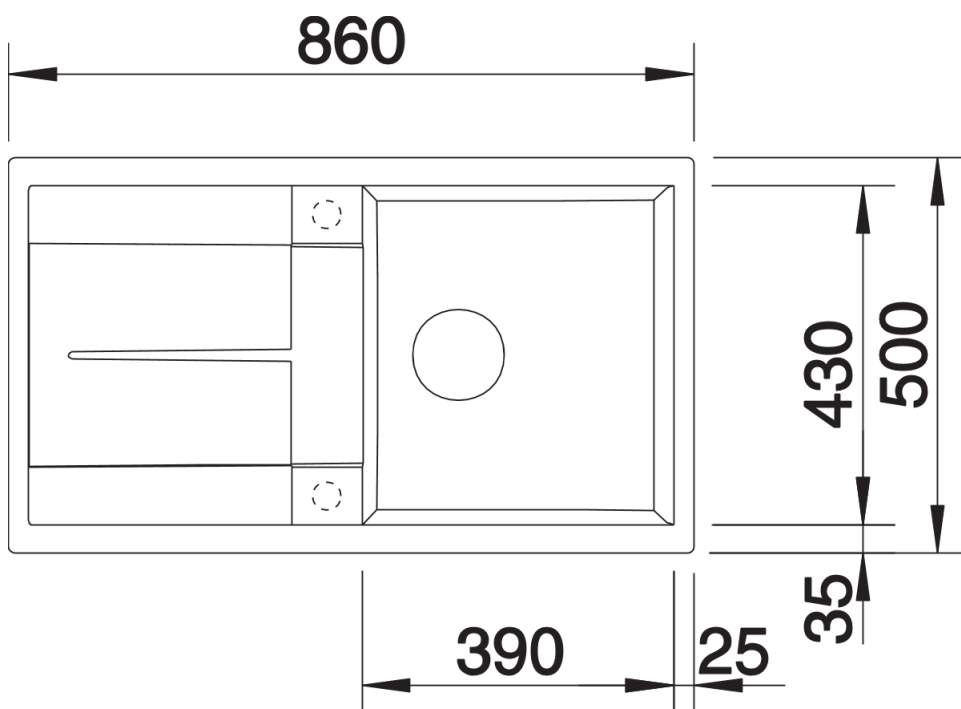

Product information sheet METRA 5 S

Item no. 513036

Benefits

- Young, straight-lined design
- The particularly spacious bowl provides an unsurpassed amount of room
- Spacious draining area provides a high degree of comfort
- Aesthetic low profile rim design

Colours

SILGRANIT alu metallic

Available colours:

- alu metallic
- white
- jasmine
- anthracite
- coffee
- tartufo
- rock grey
- pearl grey
- black

Planning information

- Cut out size: 840 x 480 x R15
- Universal handing

Scope of supply

- Waste fitting with space-saving pipe, 3 1/2" pop-up waste

Details

Top view

Cut-out

Front view

Side view