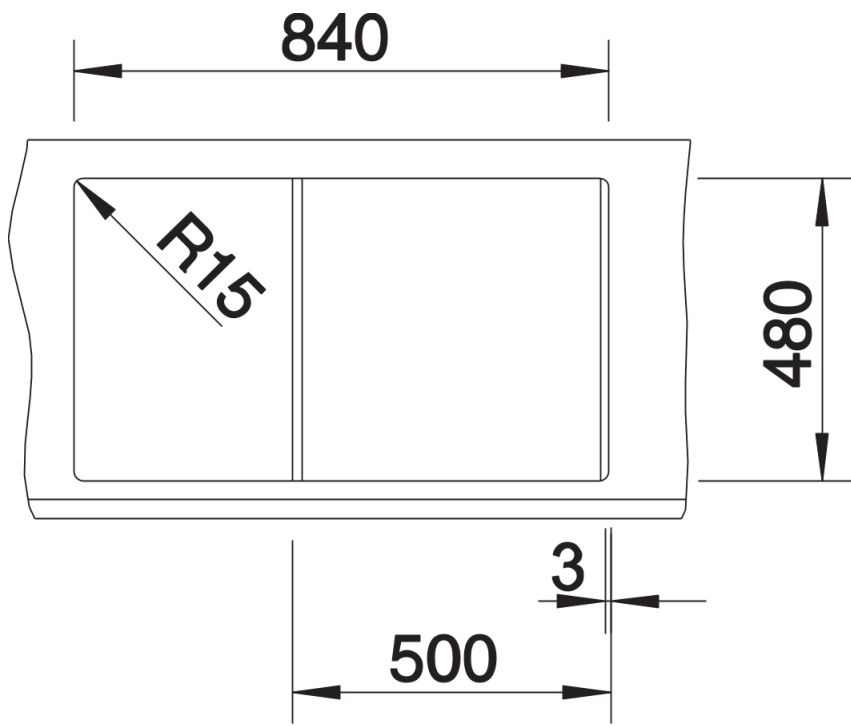

Product information sheet METRA 5 S

Item no. 513037

Benefits

- Modern, simple but striking linear design
- The large capacity of the bowl provides generous room to do the washing up
- Separate drainer provides a high degree of convenience
- Minimal detailing on drainer design beautifully presents the super-tactile Silgranit and your chosen colour on large flat area
- Ergonomic low-profile rim design

Colours

Available colours:

- black
- anthracite
- rock grey
- volcano grey
- white
- soft white
- tartufo
- coffee

SILGRANIT white

Planning information

- Cut out size: 840 x 480 x R15, Universal handing

Scope of supply

- Waste fitting with space-saving pipe
- 3 1/2" basket strainer plus remote control pop-up waste

Details

Top view

Cut-out

Front view

Side view