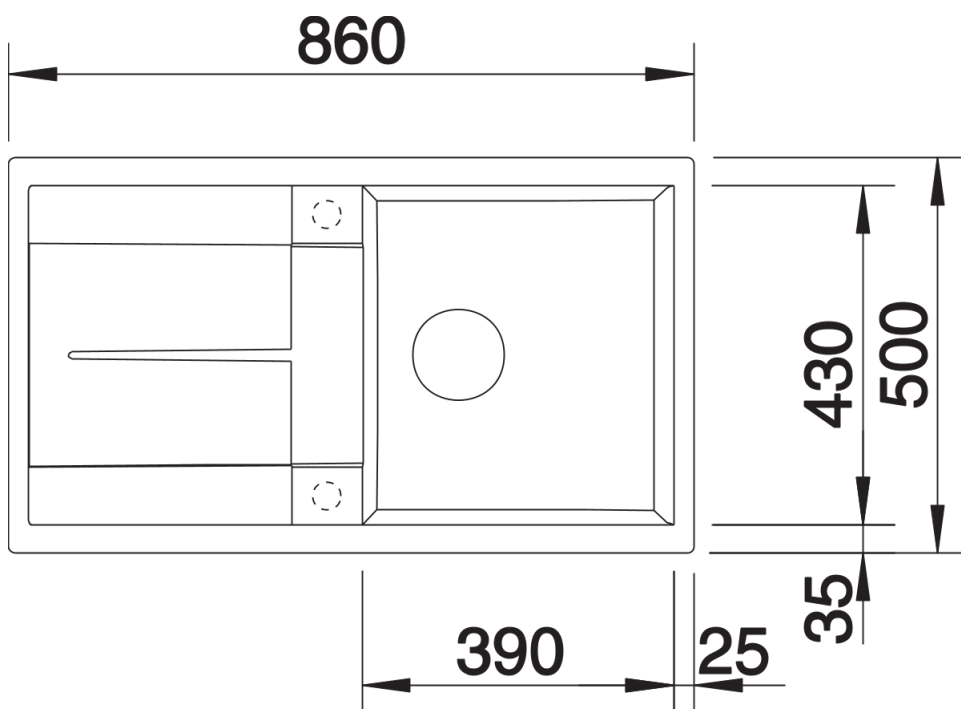

## Planning information

---

- Cut out size: 840 x 480 x R15  
Universal handling

## Scope of supply

---

- Waste fitting with space-saving pipe  
- 3 ½" basket strainer with drain remote control

## Details

---

Top view

Cut-out

Front view

Side view