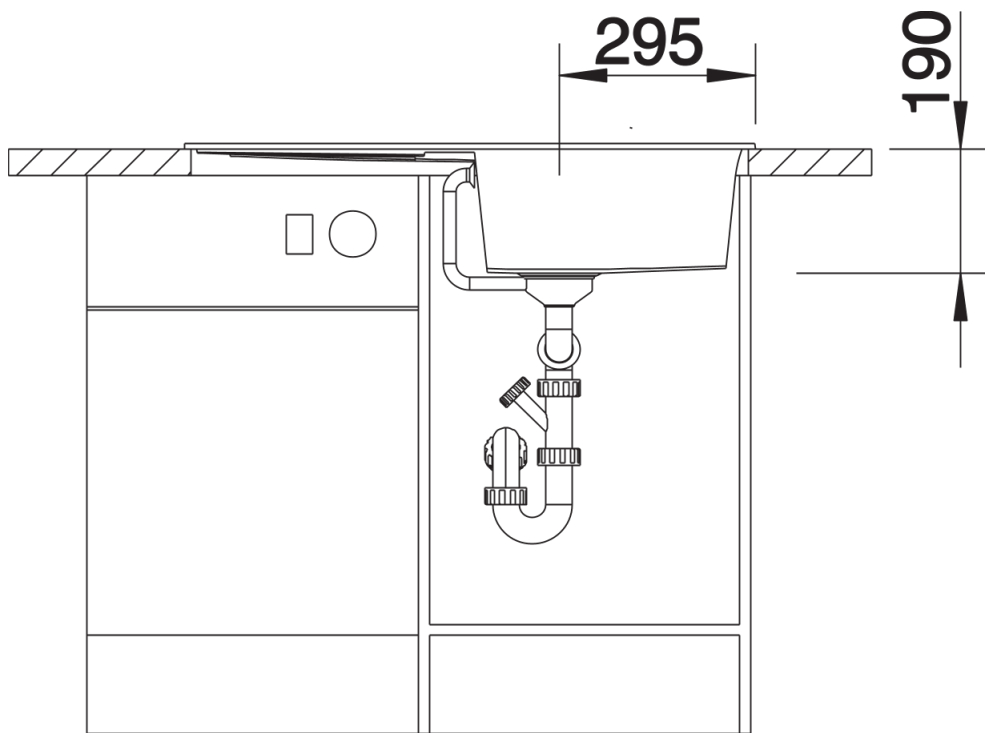

## Planning information

---

- Cut out size: 840 x 480 x R15  
Universal handling

## Scope of supply

---

- Waste fitting with space-saving pipe  
- 3 ½" basket strainer with drain remote control

## Details

---

Top view

Cut-out

Front view

Side view