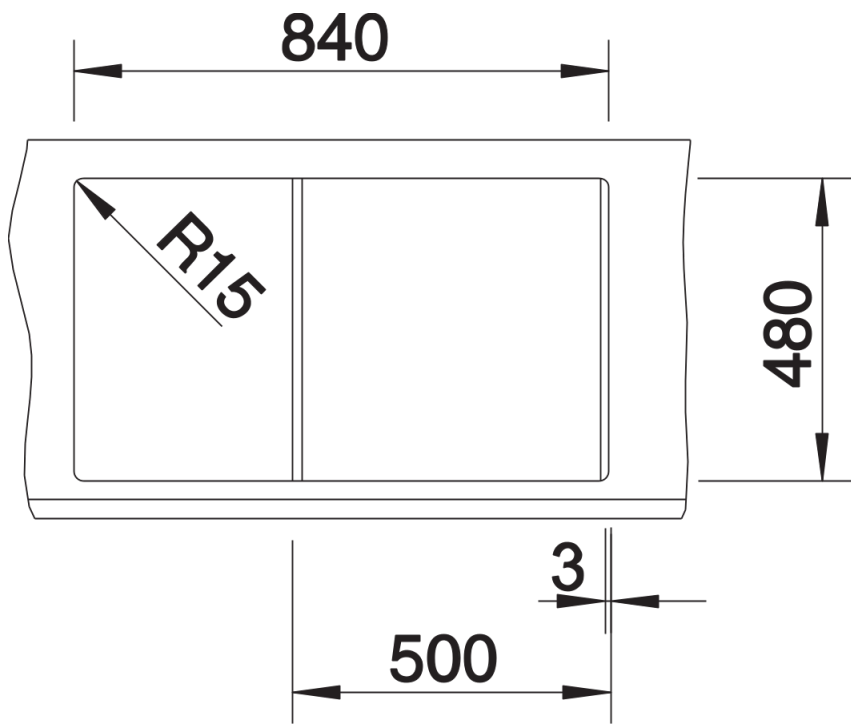

## Planning information

---

- Cut out size: 840 x 480 x R15  
Universal handling

## Scope of supply

---

- Waste fitting with space-saving pipe  
- 3 ½" basket strainer with drain remote control

## Details

---

Top view

Cut-out

Front view

Side view