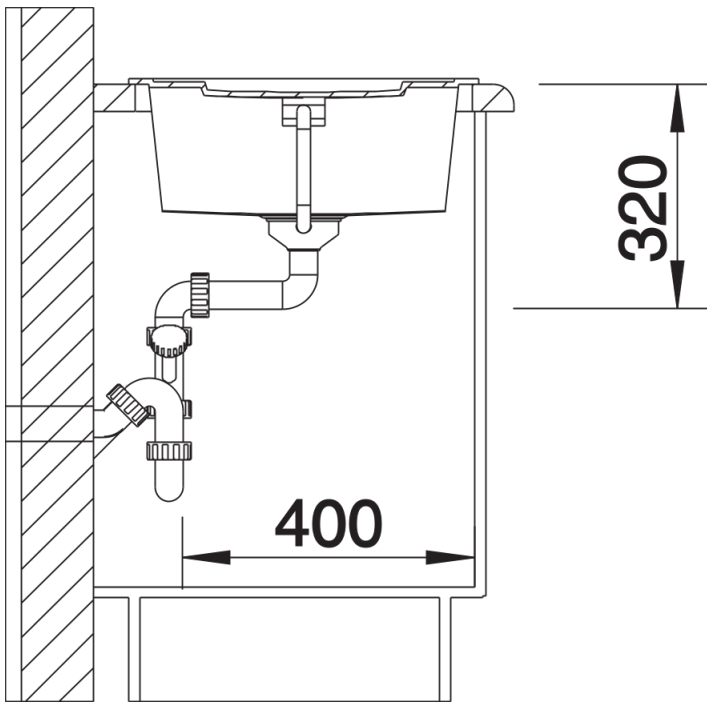

## Planning information

---

- Cut out size: 840 x 480 x R15  
Universal handling

## Scope of supply

---

- Waste fitting with space-saving pipe  
- 3 ½" basket strainer with drain remote control

## Details

---

Top view

Cut-out

Front view

Side view