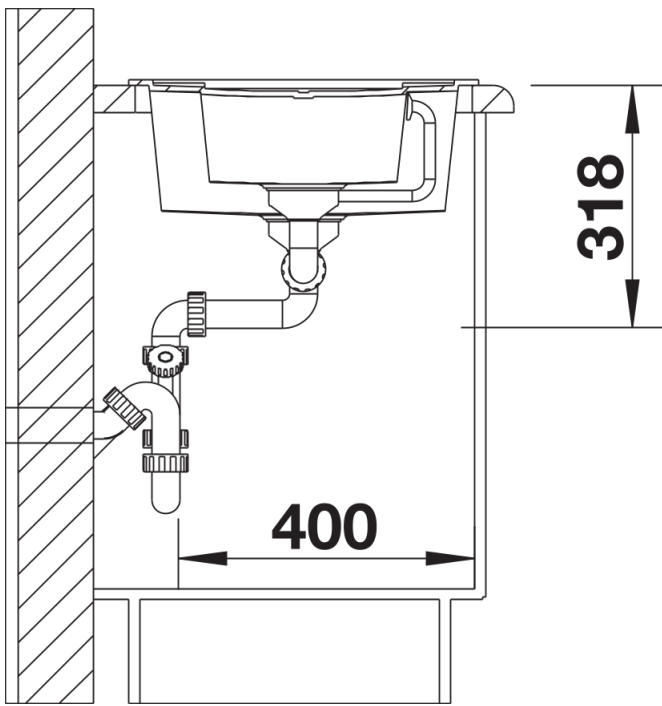

Product information sheet METRA 6 S

Item no. 525926

Benefits

- Modern, simple but striking linear design
- The large capacity of the main bowl provides generous room to do the washing up
- The additional bowl and the spacious draining area provide a high degree of comfort
- Minimal detailing on drainer design beautifully presents the super-tactile Silgranit and your chosen colour on large flat area
- Ergonomic low-profile rim design

Colours

SILGRANIT black

Available colours:

- black
- anthracite
- rock grey
- volcano grey
- aluminium
- white
- soft white
- tartufo
- coffee

Planning information

- Cut out size: 980 x 480 x R15, Universal handing

Scope of supply

- Stainless steel colander
- Waste fitting with space-saving pipe
- 2 x 3 ½" basket strainers
- plus remote control pop-up waste for main bowl

Details

Top view

Cut-out

Front view

Side view