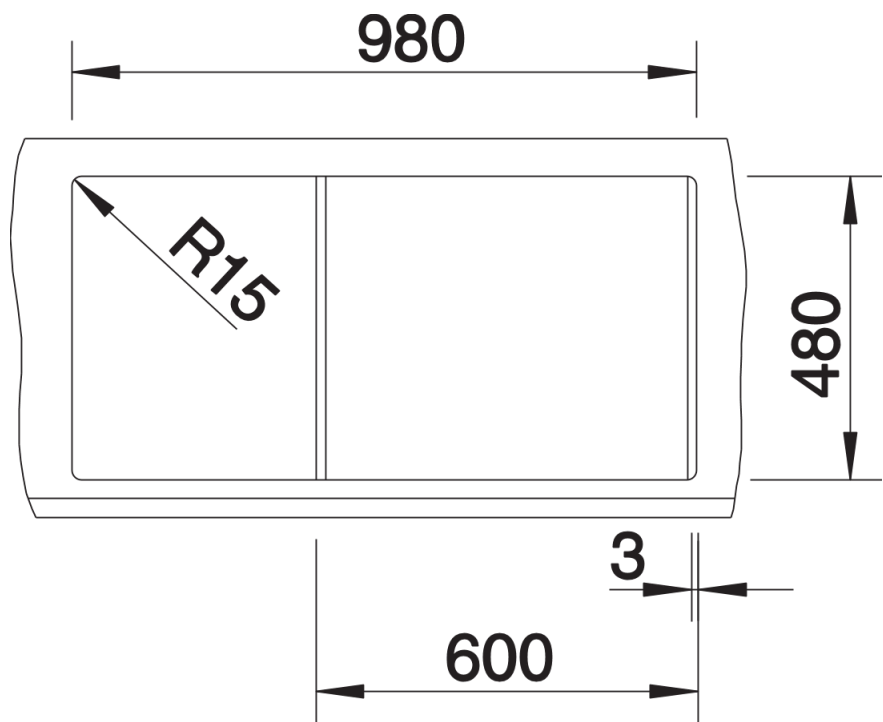

Product information sheet METRA 6 S

Item no. 513046

Benefits

- Young, straight-lined design
- The unsurpassed capacity of the bowl provides even more room to do the washing up
- The additional bowl provides a high degree of comfort
- Spacious draining area provides a high degree of comfort
- Aesthetic low-profile rim design
- Can be installed reversibly and also as under mount sink

Colours

SILGRANIT white

Available colours:

- white
- jasmine
- anthracite
- alu metallic
- coffee
- tartufo
- rock grey
- pearl grey
- black

Planning information

- Cut out size: 980 x 480 x R15
- Universal handing

Scope of supply

- stainless steel colander, Waste fitting with space-saving pipe, two 3 1/2" basket strainers, pop-up waste for main bowl

Details

Top view

Cut-out

Front view

Side view