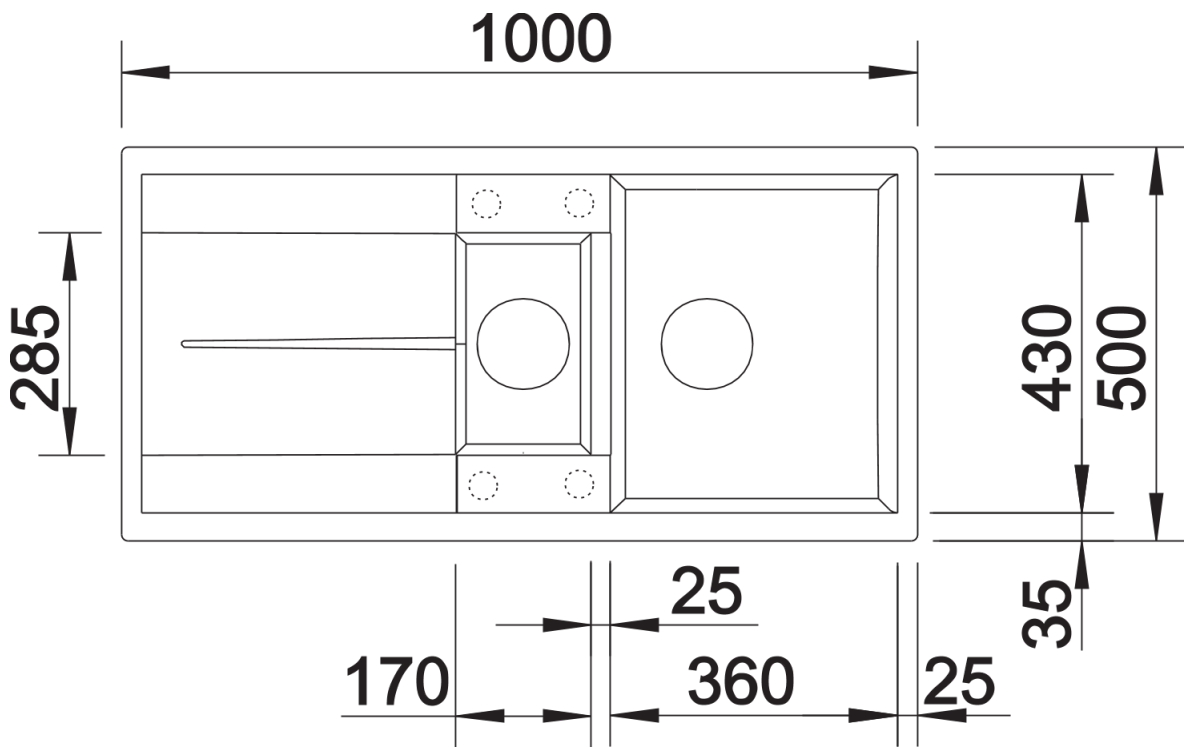

Product information sheet METRA 6 S

Item no. 513046

Benefits

- Young, straight-lined design
- The unsurpassed capacity of the bowl provides even more room to do the washing up
- The additional bowl provides a high degree of comfort
- Spacious draining area provides a high degree of comfort
- Aesthetic low-profile rim design
- Can be installed reversibly and also as under mount sink

Colours

SILGRANIT white

Available colours:

- white
- jasmine
- anthracite
- alu metallic
- coffee
- tartufo
- rock grey
- pearl grey
- black

Planning information

- Cut out size: 980 x 480 x R15
- Universal handing

Scope of supply

- stainless steel colander, Waste fitting with space-saving pipe, two 3 1/2" basket strainers, pop-up waste for main bowl

Details

Top view

Cut-out

Front view

Side view