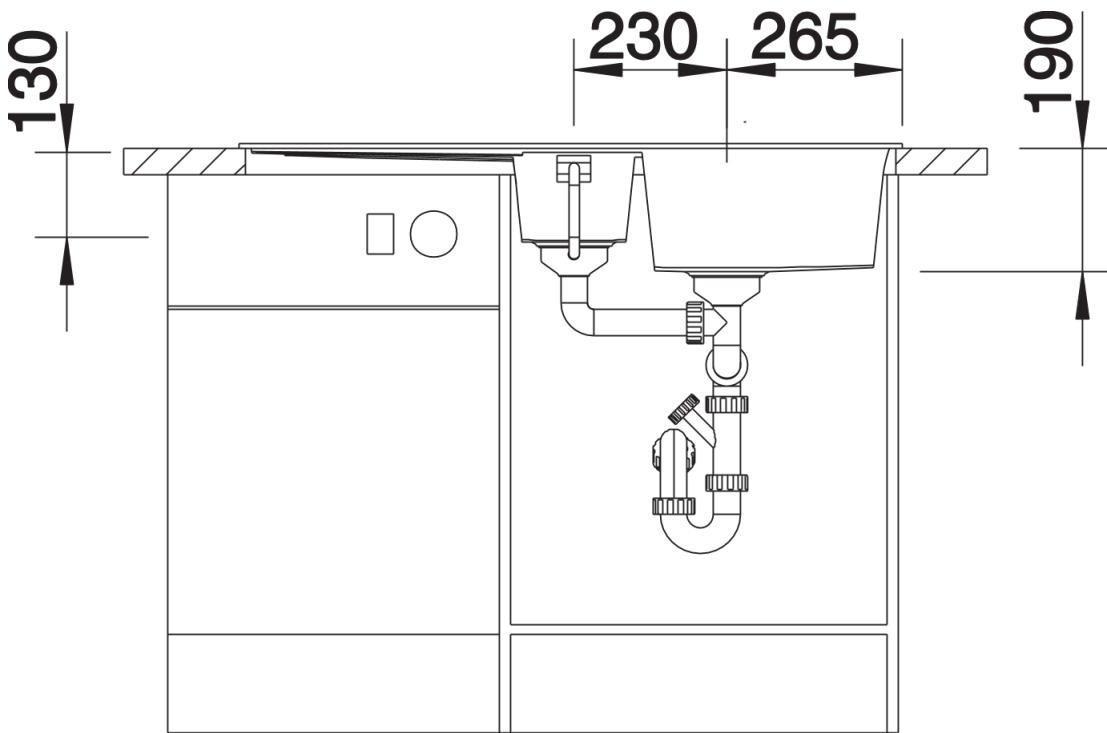

Product information sheet METRA 6 S

Item no. 513046

Benefits

- Young, straight-lined design
- The unsurpassed capacity of the bowl provides even more room to do the washing up
- The additional bowl provides a high degree of comfort
- Spacious draining area provides a high degree of comfort
- Aesthetic low-profile rim design
- Can be installed reversibly and also as under mount sink

Colours

SILGRANIT white

Available colours:

- white
- jasmine
- anthracite
- alu metallic
- coffee
- tartufo
- rock grey
- pearl grey
- black

Planning information

- Cut out size: 980 x 480 x R15
- Universal handing

Scope of supply

- stainless steel colander, Waste fitting with space-saving pipe, two 3 1/2" basket strainers, pop-up waste for main bowl

Details

Top view

Cut-out

Front view

Side view