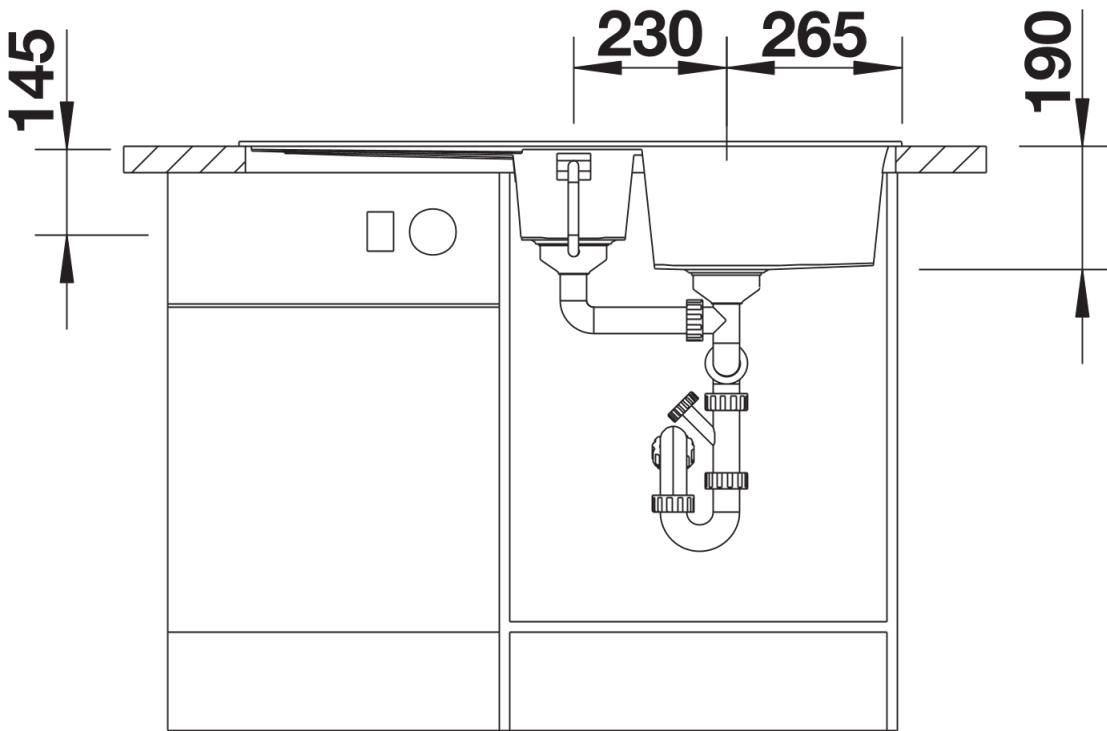

Product information sheet METRA 6 S

Item no. 525926

Benefits

- Modern, simple but striking linear design
- The large capacity of the main bowl provides generous room to do the washing up
- The additional bowl and the spacious draining area provide a high degree of comfort
- Minimal detailing on drainer design beautifully presents the super-tactile Silgranit and your chosen colour on large flat area
- Ergonomic low-profile rim design

Colours

SILGRANIT black

Available colours:

- black
- anthracite
- rock grey
- volcano grey
- aluminium
- white
- soft white
- tartufo
- coffee

Planning information

- Cut out size: 980 x 480 x R15, Universal handing

Scope of supply

- Stainless steel colander
- Waste fitting with space-saving pipe
- 2 x 3 ½" basket strainers
- plus remote control pop-up waste for main bowl

Details

Top view

Cut-out

Front view

Side view