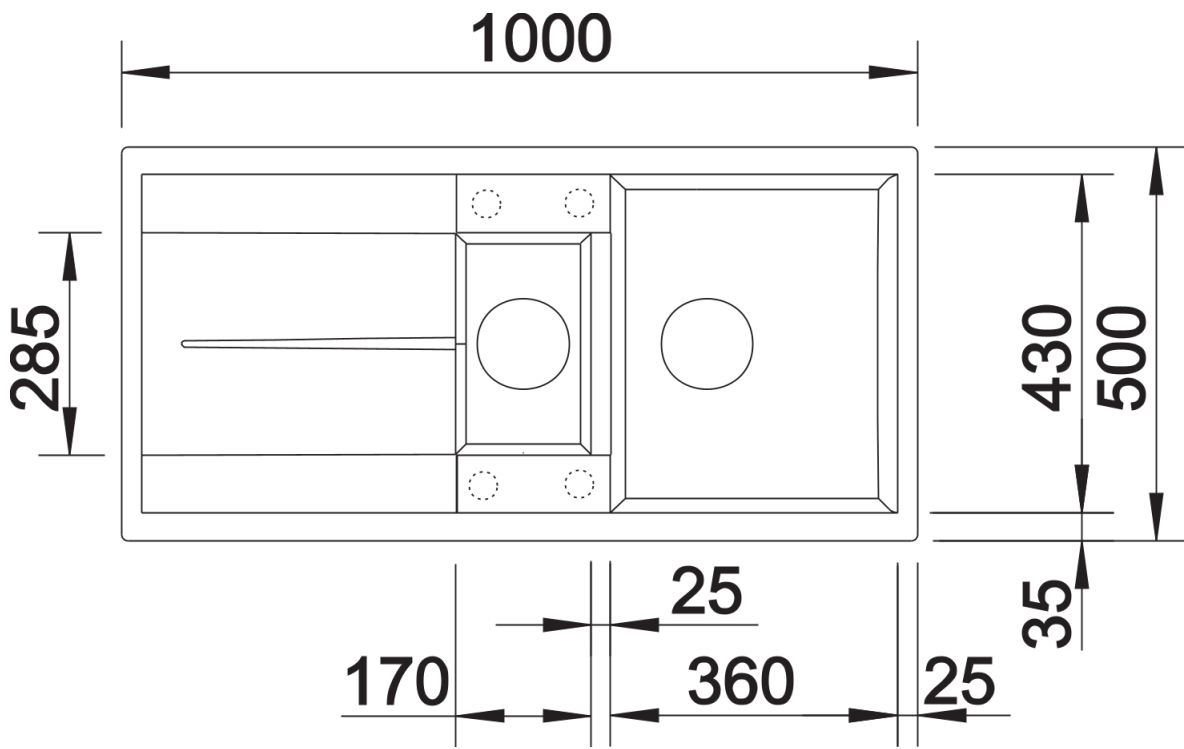

Product information sheet METRA 6 S

Item no. 525926

Benefits

- Modern, simple but striking linear design
- The large capacity of the main bowl provides generous room to do the washing up
- The additional bowl and the spacious draining area provide a high degree of comfort
- Minimal detailing on drainer design beautifully presents the super-tactile Silgranit and your chosen colour on large flat area
- Ergonomic low-profile rim design

Colours

SILGRANIT black

Available colours:

- black
- anthracite
- rock grey
- volcano grey
- aluminium
- white
- soft white
- tartufo
- coffee

Planning information

- Cut out size: 980 x 480 x R15, Universal handing

Scope of supply

- Stainless steel colander
- Waste fitting with space-saving pipe
- 2 x 3 ½" basket strainers
- plus remote control pop-up waste for main bowl

Details

Top view

Cut-out

Front view

Side view