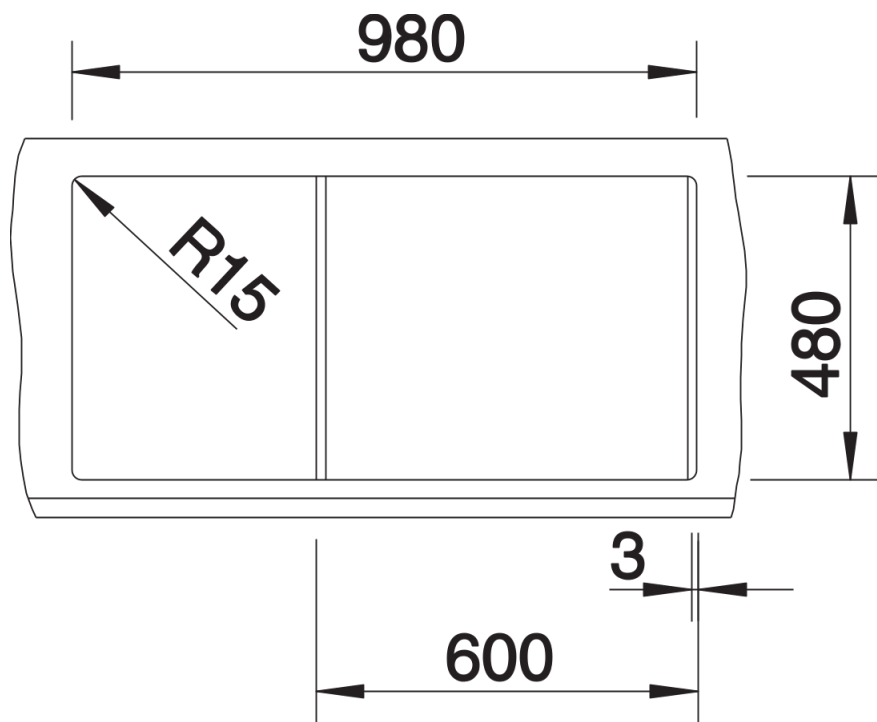

Product information sheet METRA 6 S

Item no. 525926

Benefits

- Modern, simple but striking linear design
- The large capacity of the main bowl provides generous room to do the washing up
- The additional bowl and the spacious draining area provide a high degree of comfort
- Minimal detailing on drainer design beautifully presents the super-tactile Silgranit and your chosen colour on large flat area
- Ergonomic low-profile rim design

Colours

SILGRANIT black

Available colours:

- black
- anthracite
- rock grey
- volcano grey
- aluminium
- white
- soft white
- tartufo
- coffee

Planning information

- Cut out size: 980 x 480 x R15, Universal handing

Scope of supply

- Stainless steel colander
- Waste fitting with space-saving pipe
- 2 x 3 ½" basket strainers
- plus remote control pop-up waste for main bowl

Details

Top view

Cut-out

Front view

Side view