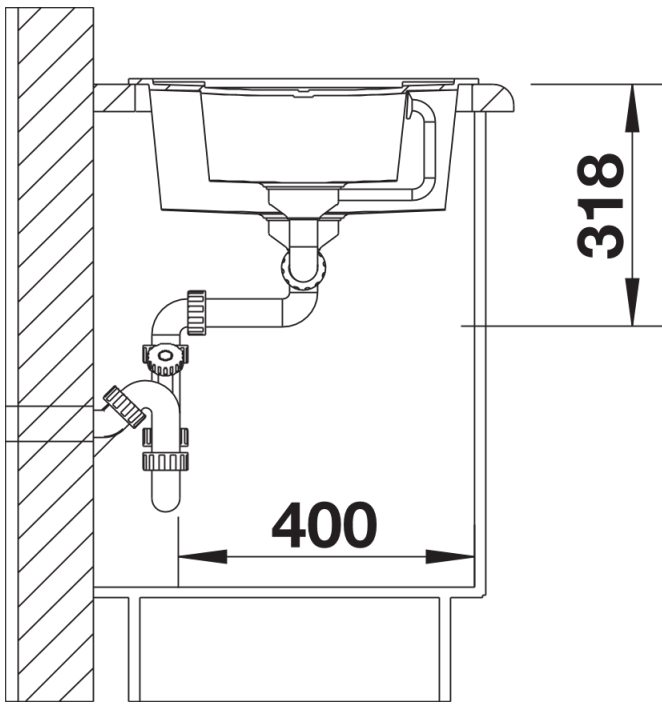

Product information sheet METRA 6 S

Item no. 513046

Benefits

- Young, straight-lined design
- The unsurpassed capacity of the bowl provides even more room to do the washing up
- The additional bowl provides a high degree of comfort
- Spacious draining area provides a high degree of comfort
- Aesthetic low-profile rim design
- Can be installed reversibly and also as under mount sink

Colours

SILGRANIT white

Available colours:

- white
- jasmine
- anthracite
- alu metallic
- coffee
- tartufo
- rock grey
- pearl grey
- black

Planning information

- Cut out size: 980 x 480 x R15
- Universal handing

Scope of supply

- stainless steel colander, Waste fitting with space-saving pipe, two 3 1/2" basket strainers, pop-up waste for main bowl

Details

Top view

Cut-out

Front view

Side view