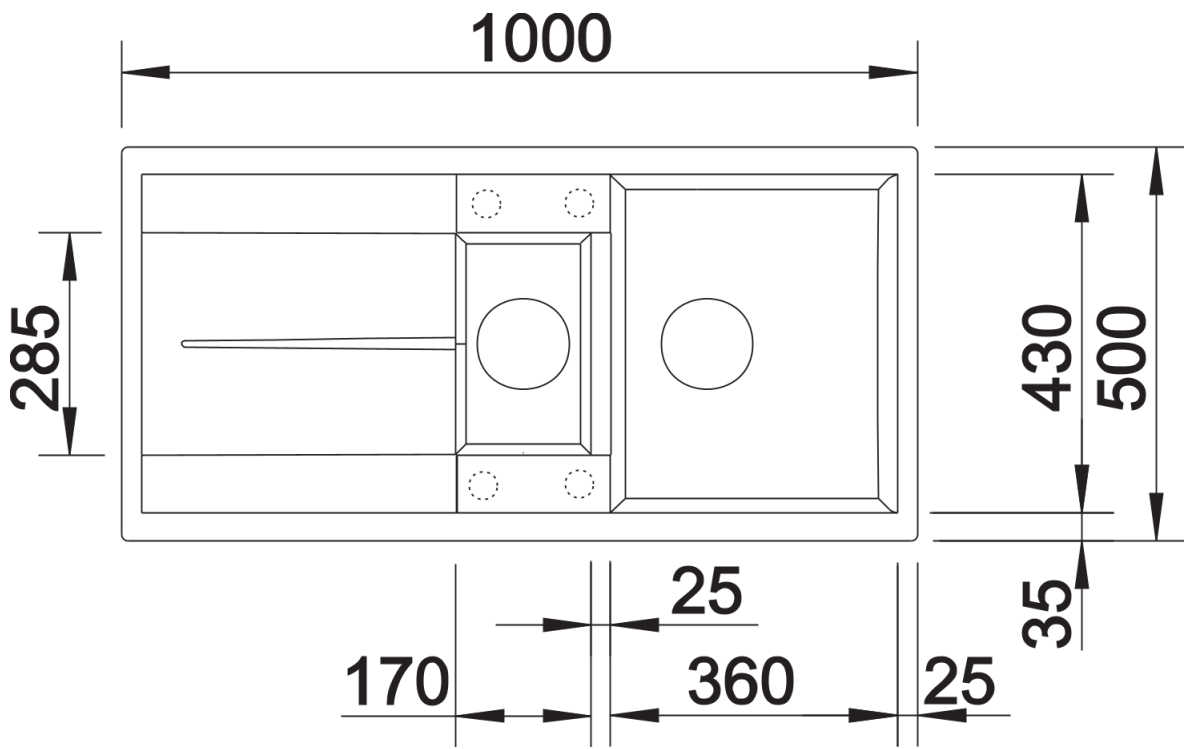

Product information sheet METRA 6 S

Item no. 518877

Benefits

- The clean, straight-lined design suits minimalist kitchens needing an inset sink
- Spacious draining area with minimal grooves can be used as a prep area
- Sizeable main sink and smaller additional sink for easy food prep
- The included stainless steel colander sits neatly in the second smaller bowl
- Generous tap ledge to reduce water splashes on the worktop
- Stainless steel basket strainer with convenient drain remote control to open the strainer
- Reversible installation

Colours

SILGRANIT rock grey

Available colours:

black
anthracite
rock grey
volcano grey
white
soft white
tartufo
coffee

Planning information

- Cut out size: 980 x 480 x R15
Universal handing

Scope of supply

- Stainless steel colander
- Waste fitting with space-saving pipe
- 2 x 3 ½" basket strainers with drain remote control for main bowl

217796 - Stainless steel colander

Details

Top view

Cut-out

Front view

Side view