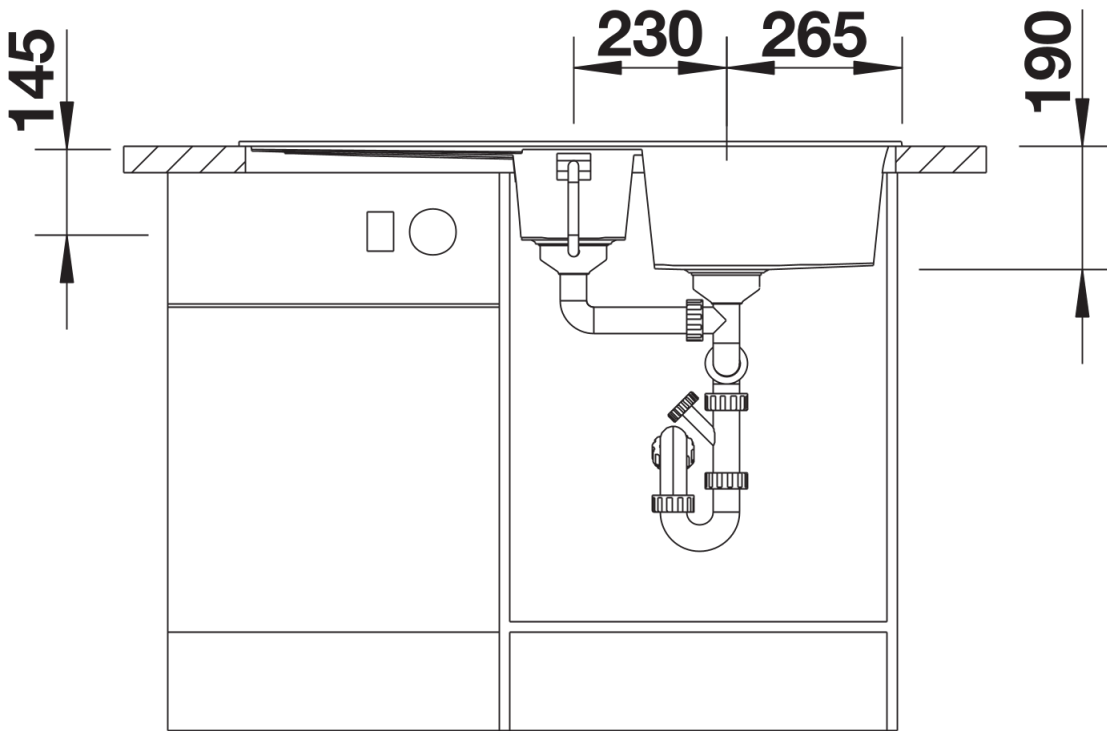

Product information sheet METRA 6 S

Item no. 518877

Benefits

- The clean, straight-lined design suits minimalist kitchens needing an inset sink
- Spacious draining area with minimal grooves can be used as a prep area
- Sizeable main sink and smaller additional sink for easy food prep
- The included stainless steel colander sits neatly in the second smaller bowl
- Generous tap ledge to reduce water splashes on the worktop
- Stainless steel basket strainer with convenient drain remote control to open the strainer
- Reversible installation

Colours

SILGRANIT rock grey

Available colours:

black
anthracite
rock grey
volcano grey
white
soft white
tartufo
coffee

Planning information

- Cut out size: 980 x 480 x R15
Universal handing

Scope of supply

- Stainless steel colander
- Waste fitting with space-saving pipe
- 2 x 3 ½" basket strainers with drain remote control for main bowl

217796 - Stainless steel colander

Details

Top view

Cut-out

Front view

Side view