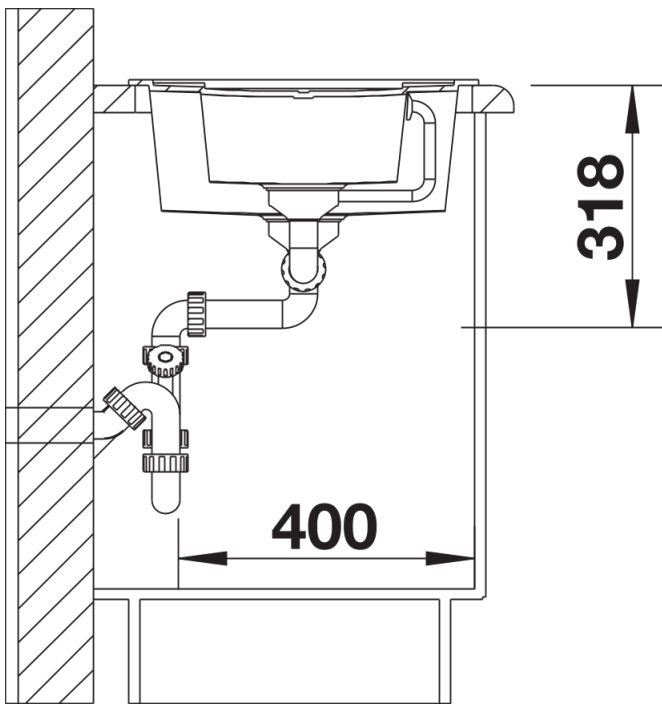

Colours

SILGRANIT rock grey

Available colours:

black
anthracite
rock grey
volcano grey
white
soft white
tartufo
coffee

Planning information

- Cut out size: 980 x 480 x R15
Universal handing

Scope of supply

- Stainless steel colander
- Waste fitting with space-saving pipe
- 2 x 3 ½" basket strainers with drain remote control for main bowl

217796 - Stainless steel colander

Details

Top view

Cut-out

Front view

Side view