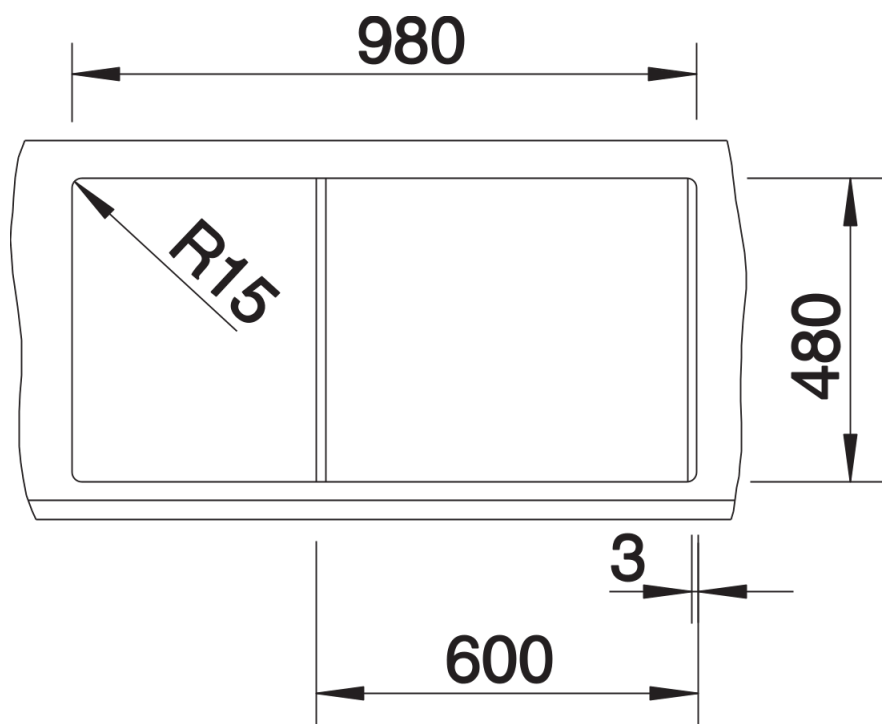

Product information sheet METRA 6 S

Item no. 518877

Benefits

- The clean, straight-lined design suits minimalist kitchens needing an inset sink
- Spacious draining area with minimal grooves can be used as a prep area
- Sizeable main sink and smaller additional sink for easy food prep
- The included stainless steel colander sits neatly in the second smaller bowl
- Generous tap ledge to reduce water splashes on the worktop
- Stainless steel basket strainer with convenient drain remote control to open the strainer
- Reversible installation

Colours

SILGRANIT rock grey

Available colours:

black
anthracite
rock grey
volcano grey
white
soft white
tartufo
coffee

Planning information

- Cut out size: 980 x 480 x R15
Universal handing

Scope of supply

- Stainless steel colander
- Waste fitting with space-saving pipe
- 2 x 3 ½" basket strainers with drain remote control for main bowl

217796 - Stainless steel colander

Details

Top view

Cut-out

Front view

Side view