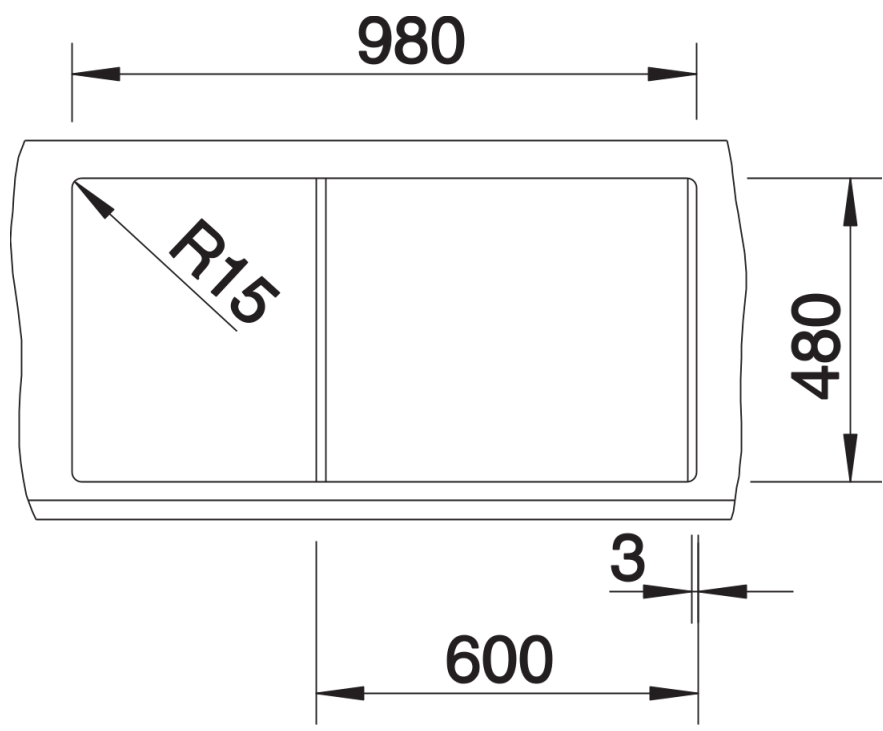

Product information sheet METRA 6 S

Item no. 525926

Benefits

- The clean, straight-lined design suits minimalist kitchens needing an inset sink
- Spacious draining area with minimal grooves can be used as a prep area
- Sizeable main sink and smaller additional sink for easy food prep
- The included stainless steel colander sits neatly in the second smaller bowl
- Generous tap ledge to reduce water splashes on the worktop
- Stainless steel basket strainer with convenient drain remote control to open the strainer
- Reversible installation

Colours

SILGRANIT black

Available colours:

black
anthracite
rock grey
volcano grey
white
soft white
tartufo
coffee

Planning information

- Cut out size: 980 x 480 x R15
Universal handing

Scope of supply

- Stainless steel colander
- Waste fitting with space-saving pipe
- 2 x 3 ½" basket strainers with drain remote control for main bowl

217796 - Stainless steel colander

Details

Top view

Cut-out

Front view

Side view