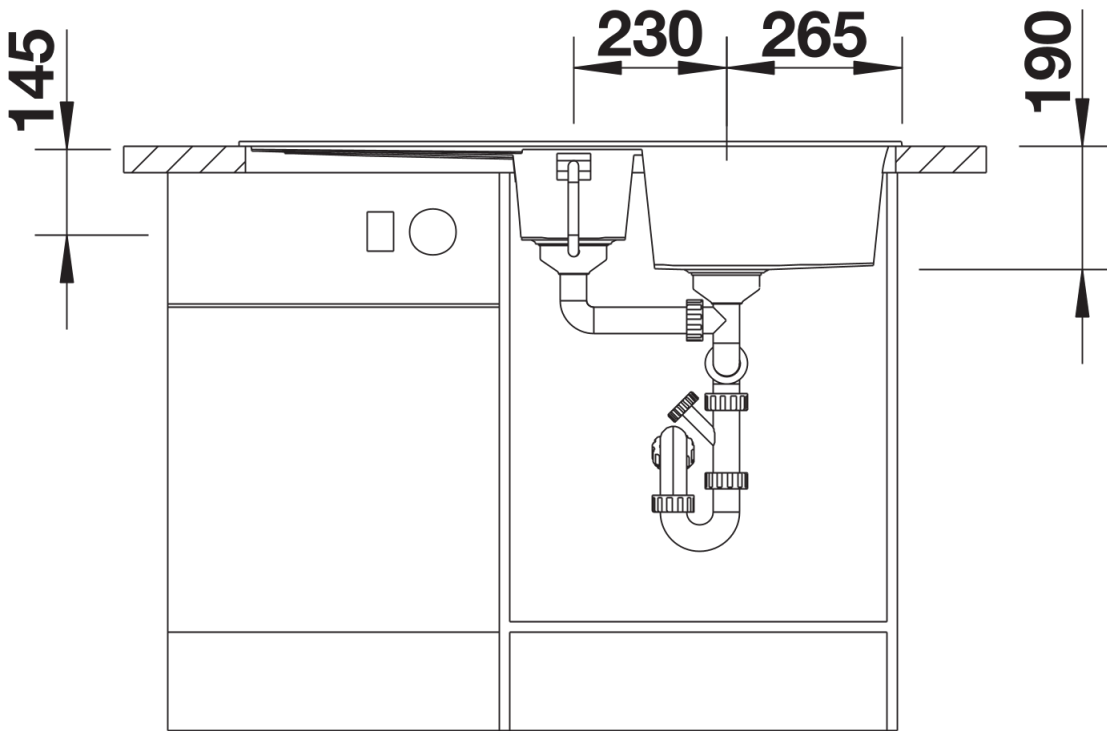

Product information sheet METRA 6 S

Item no. 525926

Benefits

- The clean, straight-lined design suits minimalist kitchens needing an inset sink
- Spacious draining area with minimal grooves can be used as a prep area
- Sizeable main sink and smaller additional sink for easy food prep
- The included stainless steel colander sits neatly in the second smaller bowl
- Generous tap ledge to reduce water splashes on the worktop
- Stainless steel basket strainer with convenient drain remote control to open the strainer
- Reversible installation

Colours

SILGRANIT black

Available colours:

black
anthracite
rock grey
volcano grey
white
soft white
tartufo
coffee

Planning information

- Cut out size: 980 x 480 x R15
Universal handing

Scope of supply

- Stainless steel colander
- Waste fitting with space-saving pipe
- 2 x 3 ½" basket strainers with drain remote control for main bowl

217796 - Stainless steel colander

Details

Top view

Cut-out

Front view

Side view