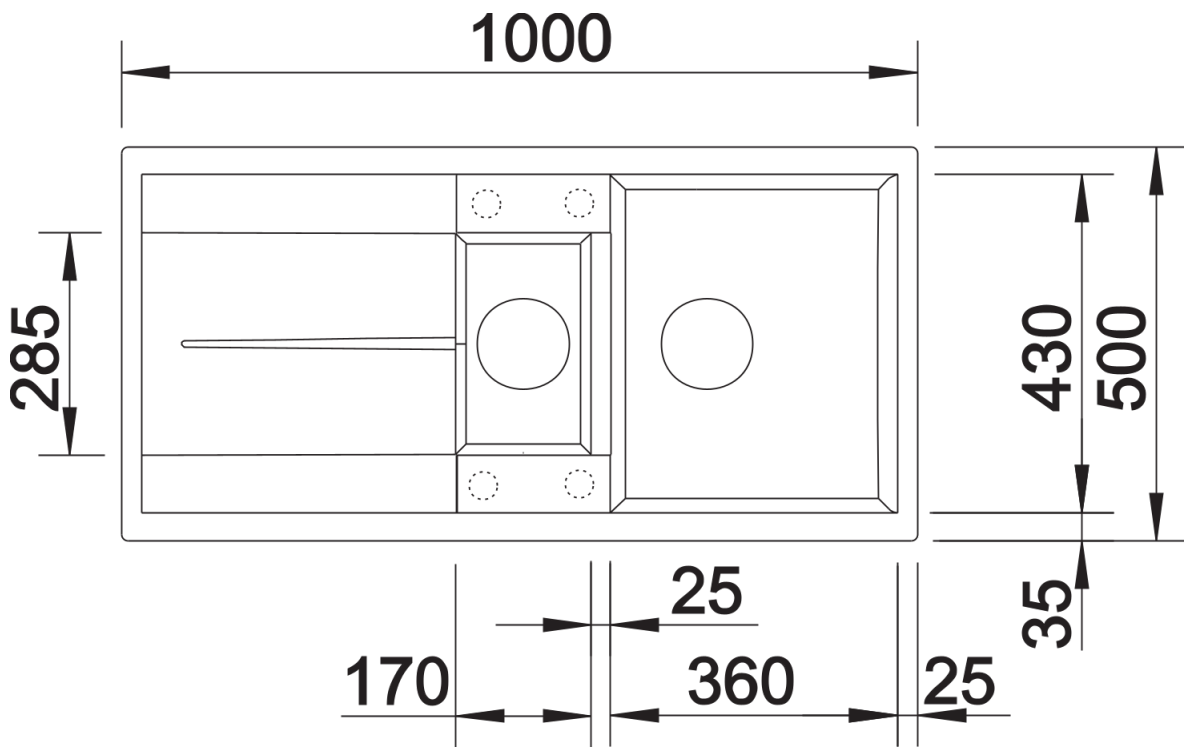

Product information sheet METRA 6 S

Item no. 525926

Benefits

- The clean, straight-lined design suits minimalist kitchens needing an inset sink
- Spacious draining area with minimal grooves can be used as a prep area
- Sizeable main sink and smaller additional sink for easy food prep
- The included stainless steel colander sits neatly in the second smaller bowl
- Generous tap ledge to reduce water splashes on the worktop
- Stainless steel basket strainer with convenient drain remote control to open the strainer
- Reversible installation

Colours

SILGRANIT black

Available colours:

black
anthracite
rock grey
volcano grey
white
soft white
tartufo
coffee

Planning information

- Cut out size: 980 x 480 x R15
Universal handing

Scope of supply

- Stainless steel colander
- Waste fitting with space-saving pipe
- 2 x 3 ½" basket strainers with drain remote control for main bowl

217796 - Stainless steel colander

Details

Top view

Cut-out

Front view

Side view