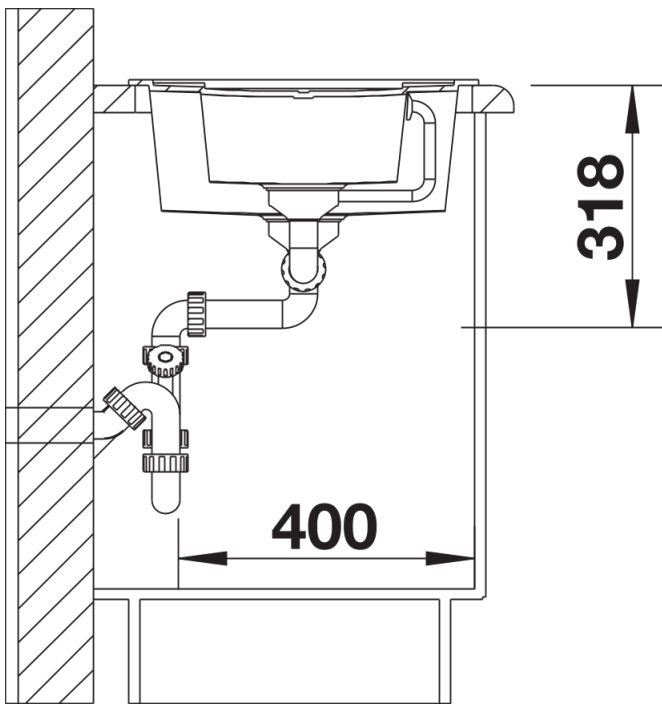

Colours

SILGRANIT black

Available colours:

black
anthracite
rock grey
volcano grey
white
soft white
tartufo
coffee

Planning information

- Cut out size: 980 x 480 x R15
Universal handing

Scope of supply

- Stainless steel colander
- Waste fitting with space-saving pipe
- 2 x 3 ½" basket strainers with drain remote control for main bowl

217796 - Stainless steel colander

Details

Top view

Cut-out

Front view

Side view