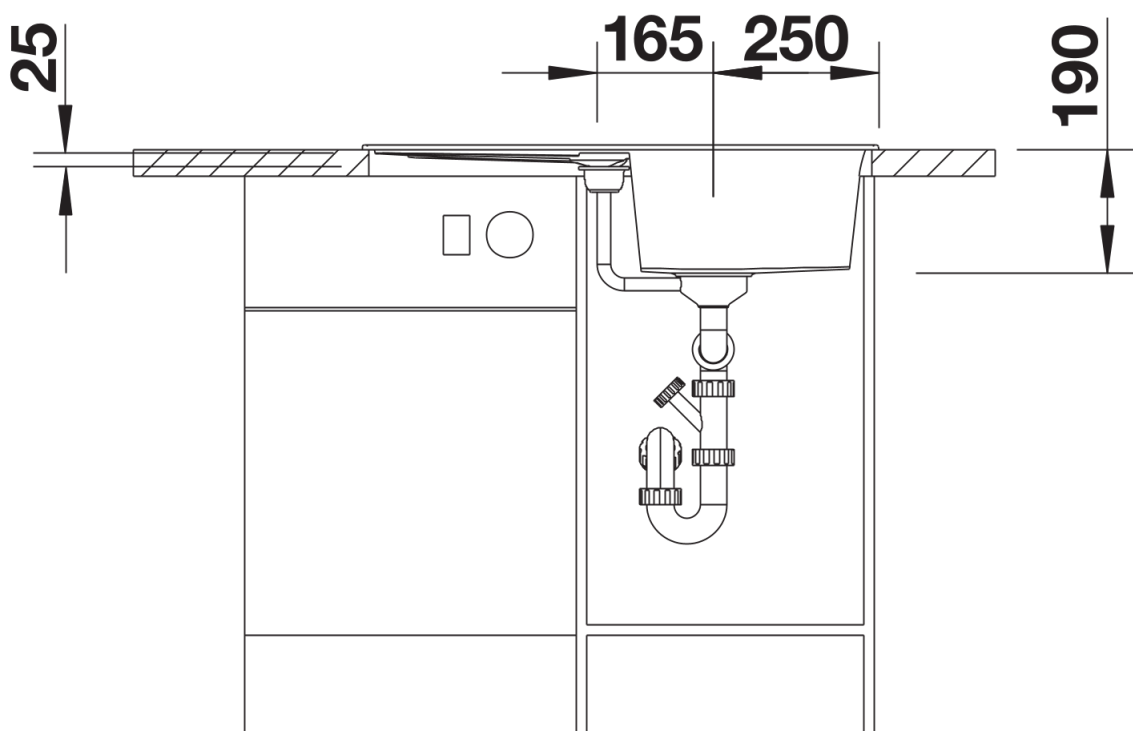

## Planning information

---

- Cut out size: 760 x 480 x R15, Universal handing, German warehouse stock, allow 10 working days.

## Scope of supply

---

- Waste fitting with space-saving pipe  
- 3 1/2" basket strainer plus remote control and mini drainer/overflow strainer

## Details

---

Top view

Cut-out

Front view

Side view