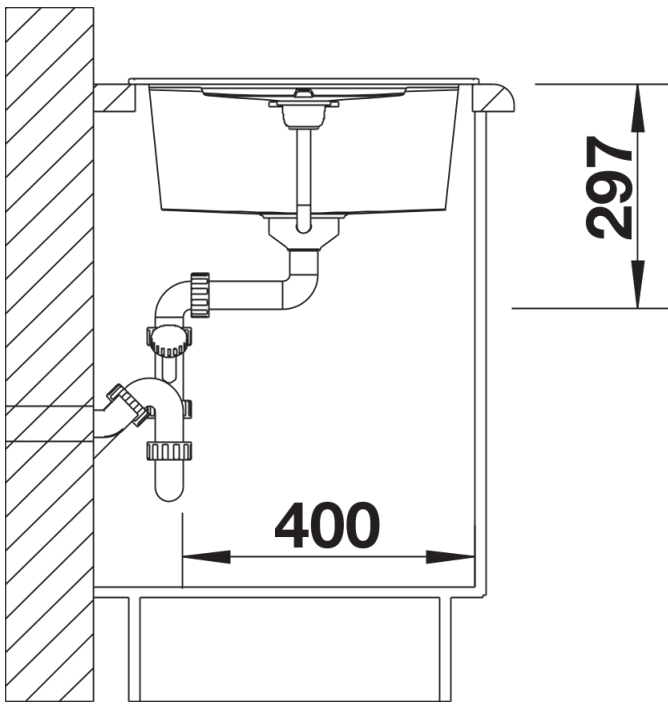

## Planning information

---

- Cut out size: 760 x 480 x R15, Universal handing, German warehouse stock, allow 10 working days.

## Scope of supply

---

- Waste fitting with space-saving pipe  
- 3 1/2" basket strainer plus remote control and mini drainer/overflow strainer

## Details

---

Top view

Cut-out

Front view

Side view