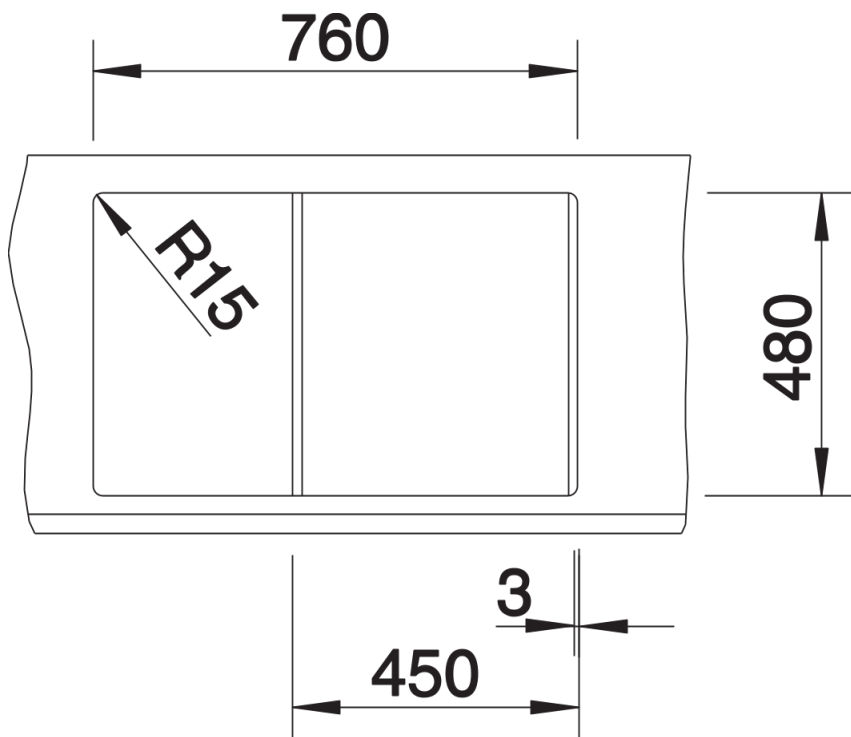

## Planning information

---

- Cut out size: 760 x 480 x R15, Universal handing, German warehouse stock, allow 10 working days.

## Scope of supply

---

- Waste fitting with space-saving pipe  
- 3 1/2" basket strainer plus remote control and mini drainer/overflow strainer

## Details

---

Top view

Cut-out

Front view

Side view