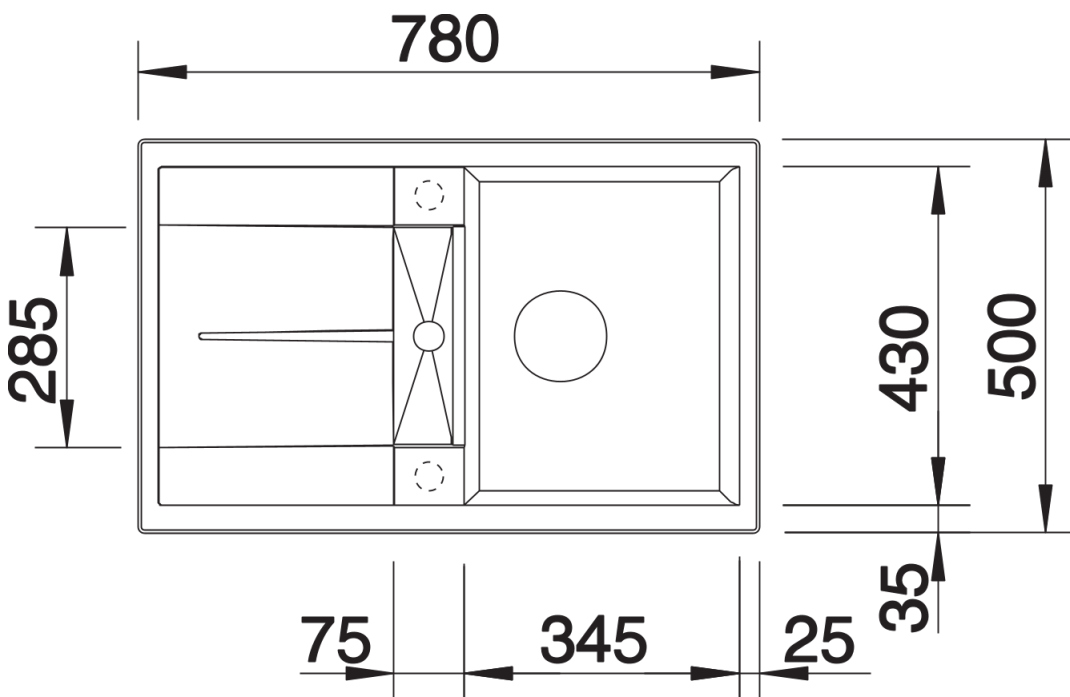

## Planning information

---

- Cut out size: 760 x 480 x R15, Universal handing, German warehouse stock, allow 10 working days.

## Scope of supply

---

- Waste fitting with space-saving pipe  
- 3 1/2" basket strainer plus remote control and mini drainer/overflow strainer

## Details

---

Top view

Cut-out

Front view

Side view