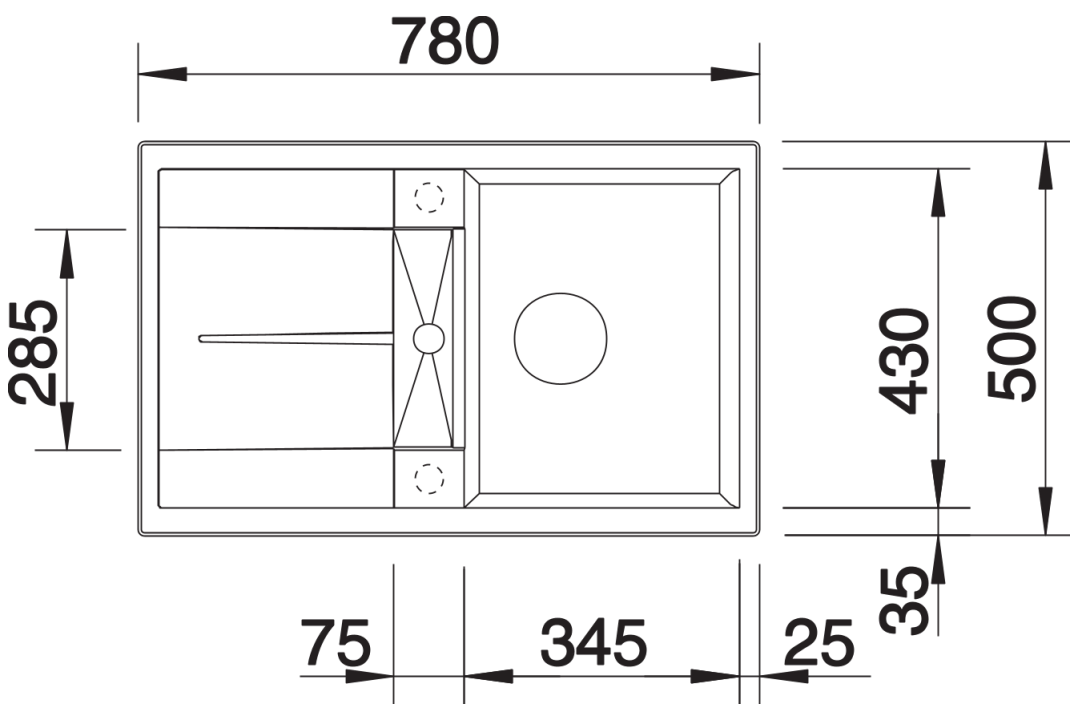

Product information sheet METRA 45 S

Item no. 518868

Benefits

- The clean, straight-lined design suits minimalist kitchens needing an inset sink
- Spacious draining area with minimal grooves can be used as a prep area
- Generous tap ledge to reduce water splashes on the worktop
- Stainless steel basket strainer with convenient drain remote control to open the strainer
- Reversible installation

Colours

Available colours:

black
anthracite
rock grey
volcano grey
white
soft white
tartufo
coffee

SILGRANIT rock grey

Planning information

- Cut out size: 760 x 480 x R15
Universal handing

Scope of supply

- Waste fitting with space-saving pipe
- 3 1/2" basket strainer with drain remote control and mini drainer/overflow

Details

Top view

Cut-out

Front view

Side view