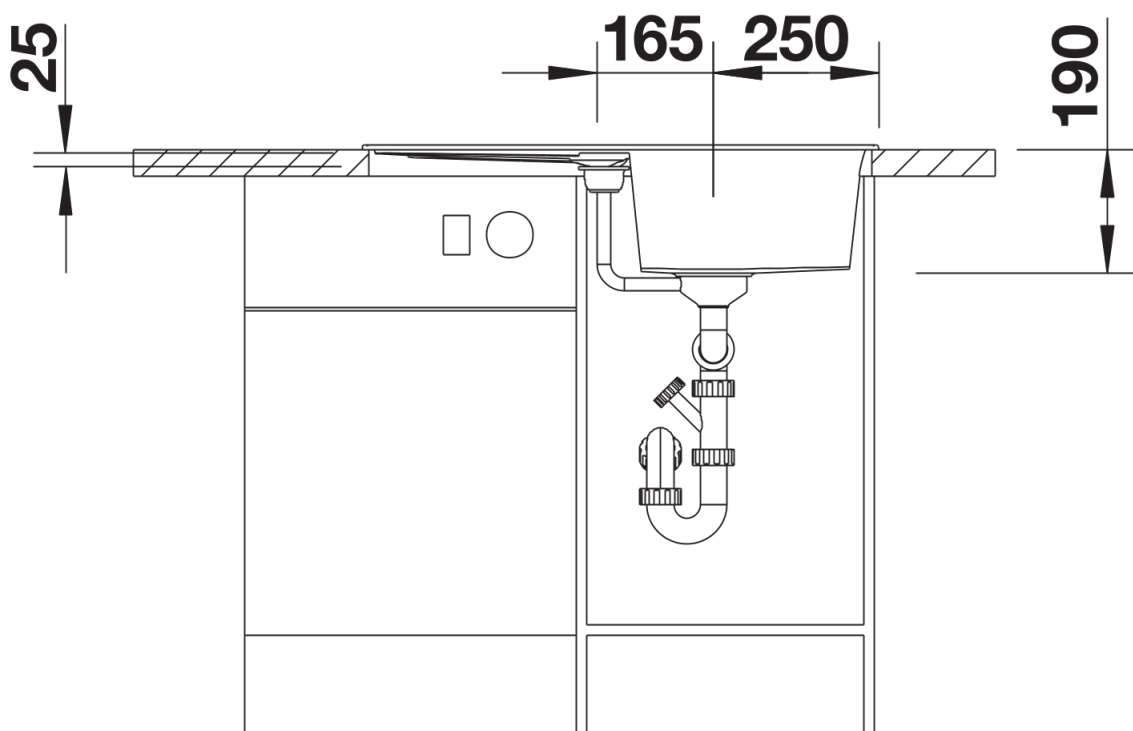

Product information sheet METRA 45 S

Item no. 518868

Benefits

- The clean, straight-lined design suits minimalist kitchens needing an inset sink
- Spacious draining area with minimal grooves can be used as a prep area
- Generous tap ledge to reduce water splashes on the worktop
- Stainless steel basket strainer with convenient drain remote control to open the strainer
- Reversible installation

Colours

Available colours:

black
anthracite
rock grey
volcano grey
white
soft white
tartufo
coffee

SILGRANIT rock grey

Planning information

- Cut out size: 760 x 480 x R15
Universal handing

Scope of supply

- Waste fitting with space-saving pipe
- 3 1/2" basket strainer with drain remote control and mini drainer/overflow

Details

Top view

Cut-out

Front view

Side view