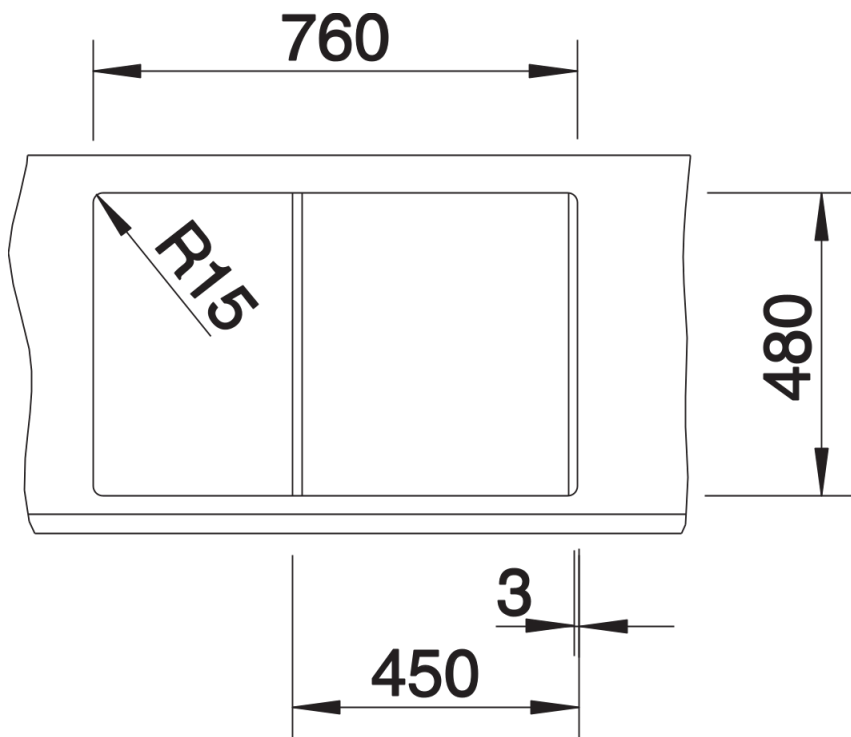

Product information sheet METRA 45 S

Item no. 518868

Benefits

- The clean, straight-lined design suits minimalist kitchens needing an inset sink
- Spacious draining area with minimal grooves can be used as a prep area
- Generous tap ledge to reduce water splashes on the worktop
- Stainless steel basket strainer with convenient drain remote control to open the strainer
- Reversible installation

Colours

Available colours:

black
anthracite
rock grey
volcano grey
white
soft white
tartufo
coffee

SILGRANIT rock grey

Planning information

- Cut out size: 760 x 480 x R15
Universal handing

Scope of supply

- Waste fitting with space-saving pipe
- 3 1/2" basket strainer with drain remote control and mini drainer/overflow

Details

Top view

Cut-out

Front view

Side view