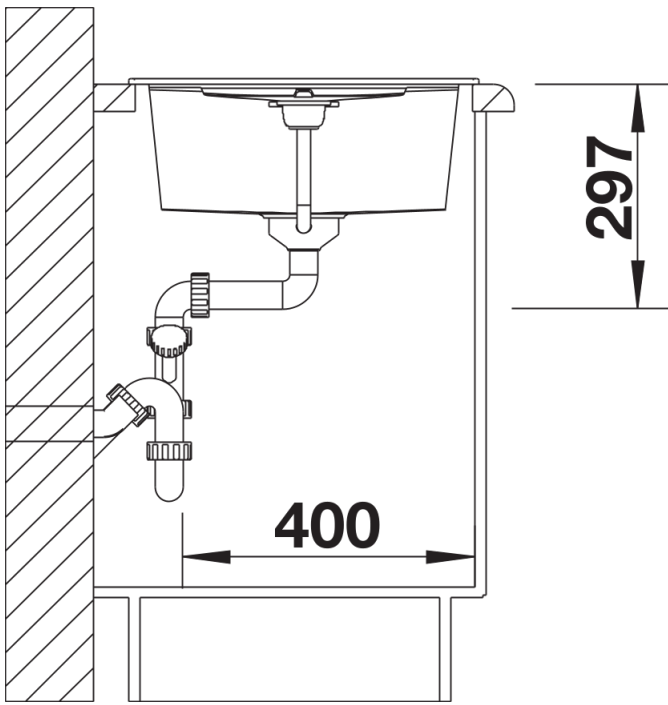

Product information sheet METRA 45 S

Item no. 518868

Benefits

- The clean, straight-lined design suits minimalist kitchens needing an inset sink
- Spacious draining area with minimal grooves can be used as a prep area
- Generous tap ledge to reduce water splashes on the worktop
- Stainless steel basket strainer with convenient drain remote control to open the strainer
- Reversible installation

Colours

Available colours:

black
anthracite
rock grey
volcano grey
white
soft white
tartufo
coffee

SILGRANIT rock grey

Planning information

- Cut out size: 760 x 480 x R15
Universal handing

Scope of supply

- Waste fitting with space-saving pipe
- 3 1/2" basket strainer with drain remote control and mini drainer/overflow

Details

Top view

Cut-out

Front view

Side view