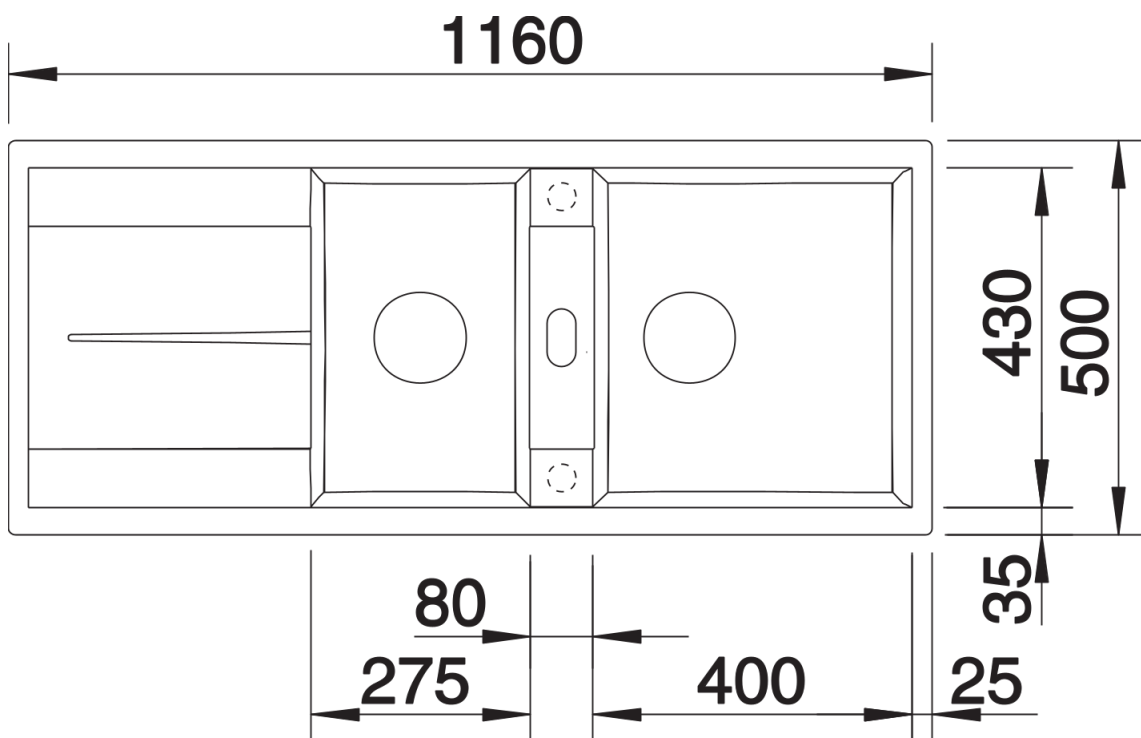

Product information sheet METRA 8 S

Item no. 525934

Benefits

- Modern, simple but striking linea design
- The large capacity of the bowl provides generous room to do the washing up
- The additional bowl provides a high degree of comfort
- Aesthetic low-profile rim design
- Can be installed reversibly

Colours

SILGRANIT black

Available colours:

- black
- anthracite
- rock grey
- volcano grey
- alumetallic
- white
- soft white
- tartufo
- coffee

Planning information

- Cut out size: 1140 x 480 x R15, Universal handing

Scope of supply

- Waste fitting with space-saving pipe
- two 3 1/2" basket strainers

Details

Top view

Cut-out

Front view

Side view