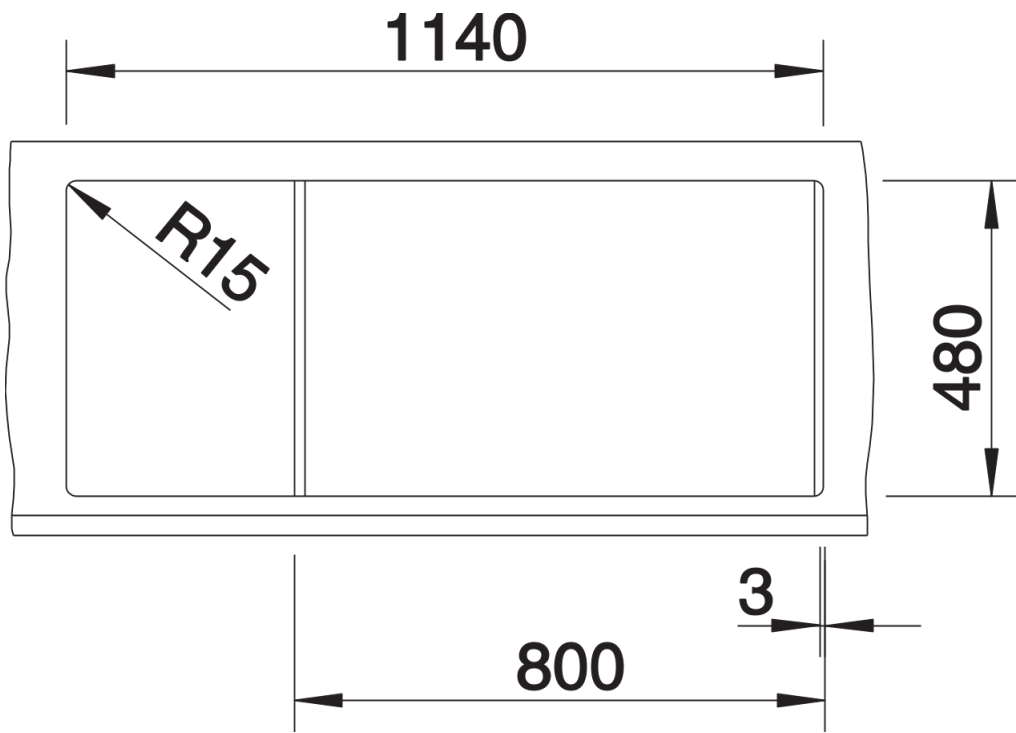

Product information sheet METRA 8 S

Item no. 525934

Benefits

- Modern, simple but striking linea design
- The large capacity of the bowl provides generous room to do the washing up
- The additional bowl provides a high degree of comfort
- Aesthetic low-profile rim design
- Can be installed reversibly

Colours

SILGRANIT black

Available colours:

- black
- anthracite
- rock grey
- volcano grey
- alumetallic
- white
- soft white
- tartufo
- coffee

Planning information

- Cut out size: 1140 x 480 x R15, Universal handing

Scope of supply

- Waste fitting with space-saving pipe
- two 3 1/2" basket strainers

Details

Top view

Cut-out

Front view

Side view