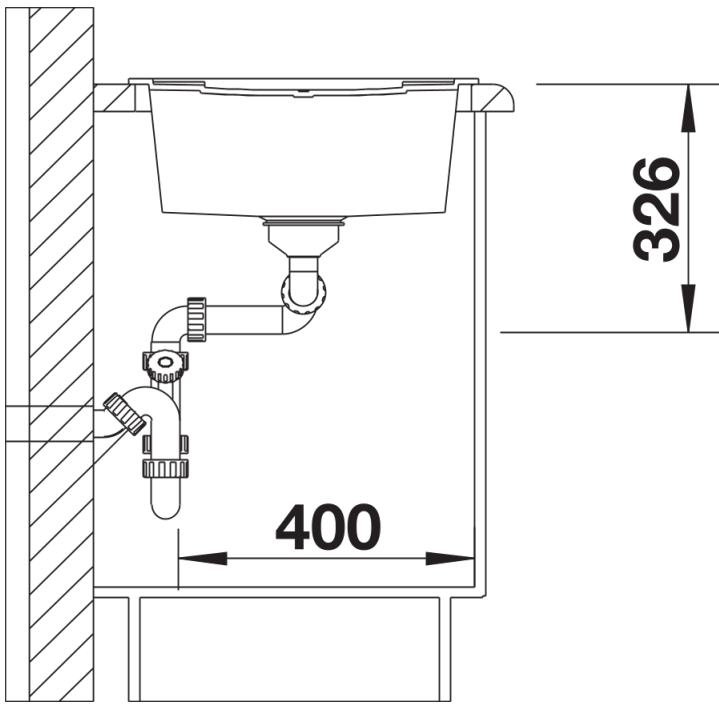

Product information sheet METRA 8 S

Item no. 525934

Benefits

- Modern, simple but striking linea design
- The large capacity of the bowl provides generous room to do the washing up
- The additional bowl provides a high degree of comfort
- Aesthetic low-profile rim design
- Can be installed reversibly

Colours

SILGRANIT black

Available colours:

- black
- anthracite
- rock grey
- volcano grey
- alumetallic
- white
- soft white
- tartufo
- coffee

Planning information

- Cut out size: 1140 x 480 x R15, Universal handing

Scope of supply

- Waste fitting with space-saving pipe
- two 3 1/2" basket strainers

Details

Top view

Cut-out

Front view

Side view