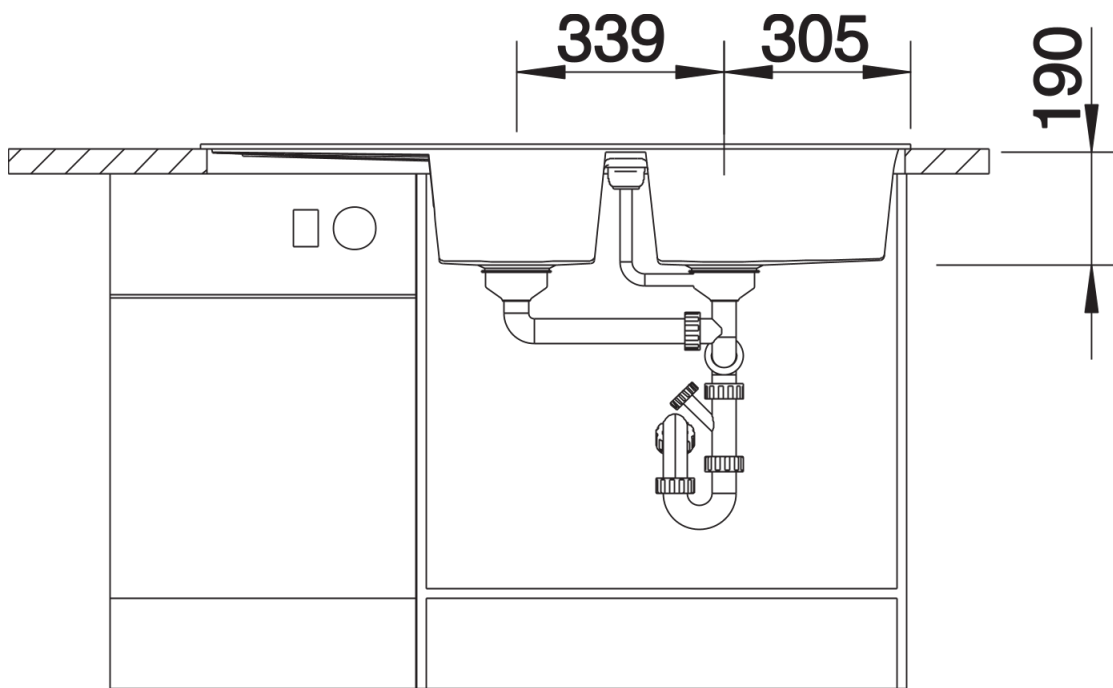

Product information sheet METRA 8 S

Item no. 525934

Benefits

- Modern, simple but striking linea design
- The large capacity of the bowl provides generous room to do the washing up
- The additional bowl provides a high degree of comfort
- Aesthetic low-profile rim design
- Can be installed reversibly

Colours

SILGRANIT black

Available colours:

- black
- anthracite
- rock grey
- volcano grey
- alumetallic
- white
- soft white
- tartufo
- coffee

Planning information

- Cut out size: 1140 x 480 x R15, Universal handing

Scope of supply

- Waste fitting with space-saving pipe
- two 3 1/2" basket strainers

Details

Top view

Cut-out

Front view

Side view