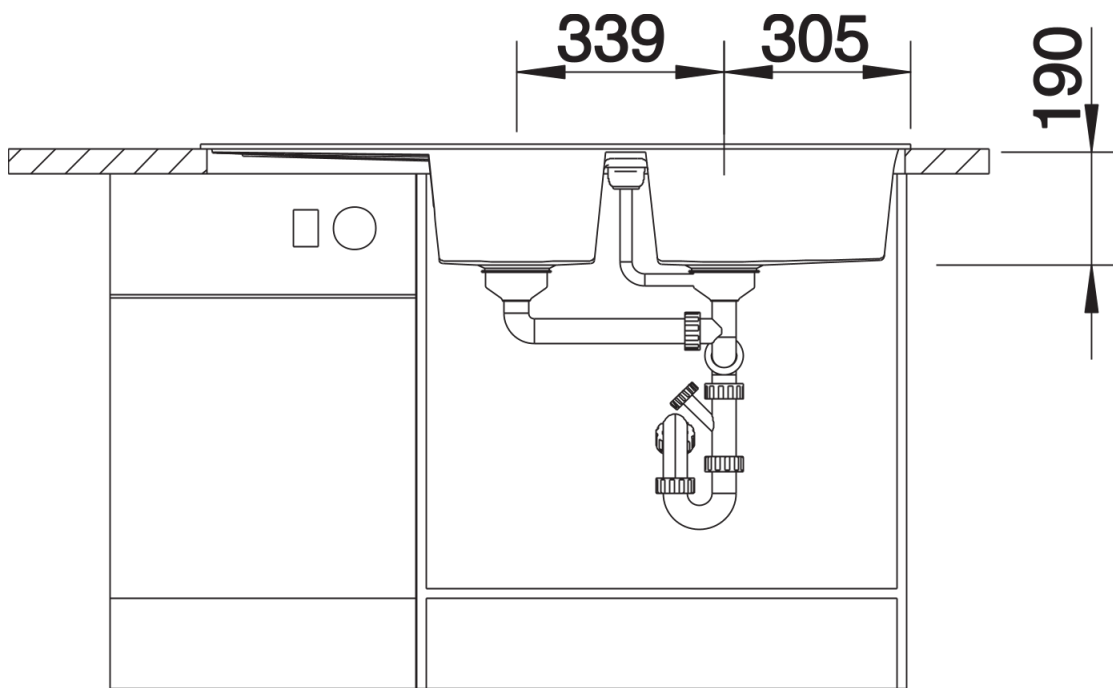

Product information sheet METRA 8 S

Item no. 515048

Benefits

- The clean, straight-lined design suits minimalist kitchens needing an inset sink
- Spacious draining area with minimal grooves can be used as a prep area
- Sizeable main sink and smaller additional sink for easy food prep
- Generous tap ledge to reduce water splashes on the worktop
- Reversible installation

Colours

SILGRANIT coffee

Available colours:

black
anthracite
rock grey
volcano grey
white
soft white
tartufo
coffee

Planning information

- Cut out size: 1140 x 480 x R15
Universal handing

Scope of supply

- Waste fitting with space-saving pipe
- 2 x 3 1/2" basket strainers

Details

Top view

Cut-out

Front view

Side view