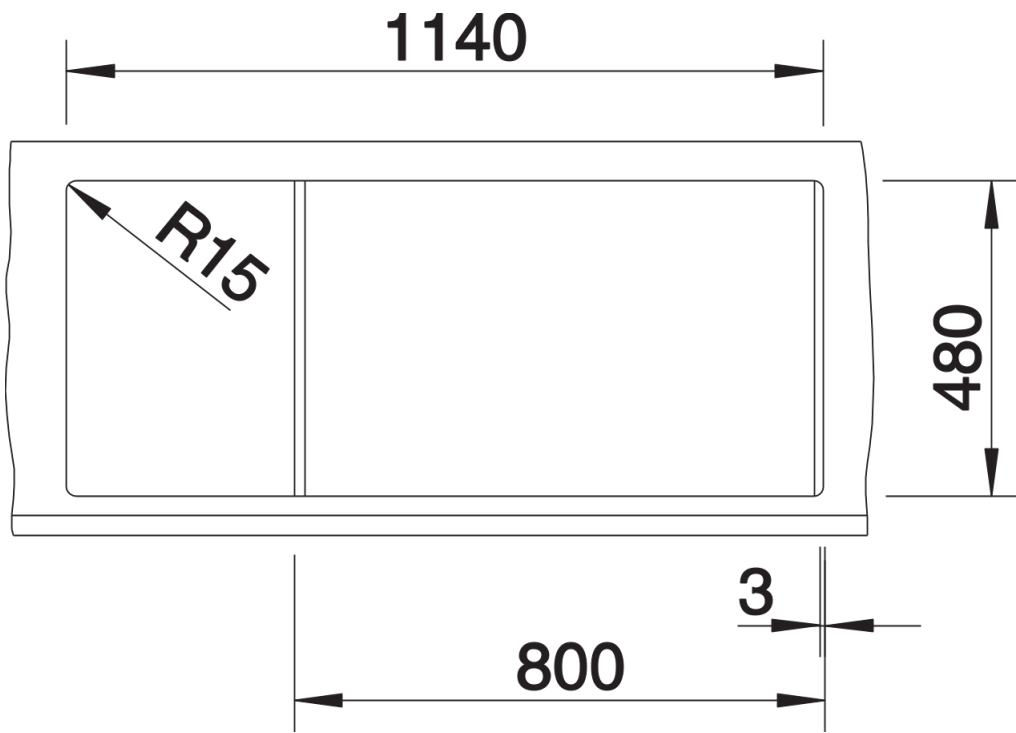

Product information sheet METRA 8 S

Item no. 515048

Benefits

- The clean, straight-lined design suits minimalist kitchens needing an inset sink
- Spacious draining area with minimal grooves can be used as a prep area
- Sizeable main sink and smaller additional sink for easy food prep
- Generous tap ledge to reduce water splashes on the worktop
- Reversible installation

Colours

SILGRANIT coffee

Available colours:

black
anthracite
rock grey
volcano grey
white
soft white
tartufo
coffee

Planning information

- Cut out size: 1140 x 480 x R15
Universal handing

Scope of supply

- Waste fitting with space-saving pipe
- 2 x 3 1/2" basket strainers

Details

Top view

Cut-out

Front view

Side view