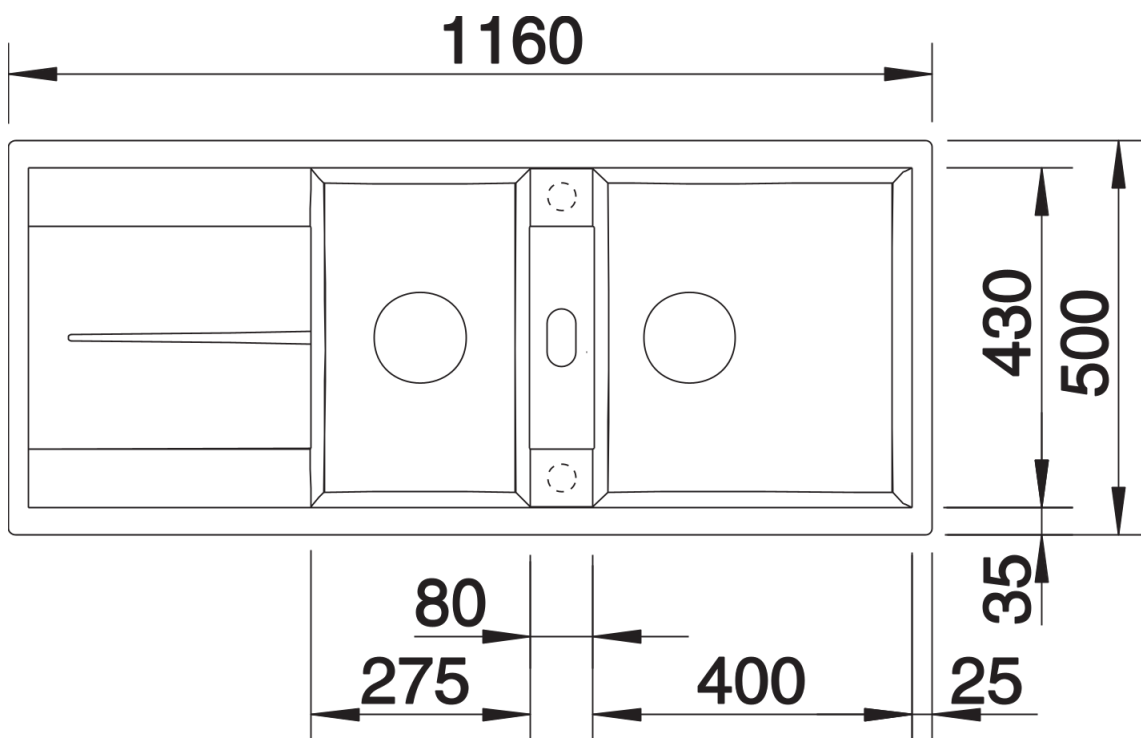

Product information sheet METRA 8 S

Item no. 515048

Benefits

- The clean, straight-lined design suits minimalist kitchens needing an inset sink
- Spacious draining area with minimal grooves can be used as a prep area
- Sizeable main sink and smaller additional sink for easy food prep
- Generous tap ledge to reduce water splashes on the worktop
- Reversible installation

Colours

SILGRANIT coffee

Available colours:

black
anthracite
rock grey
volcano grey
white
soft white
tartufo
coffee

Planning information

- Cut out size: 1140 x 480 x R15
Universal handing

Scope of supply

- Waste fitting with space-saving pipe
- 2 x 3 1/2" basket strainers

Details

Top view

Cut-out

Front view

Side view