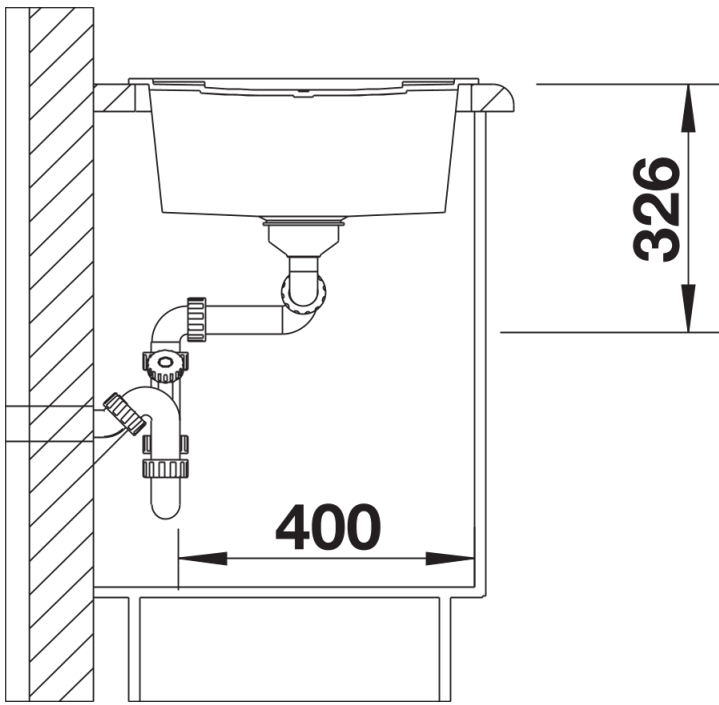

Product information sheet METRA 8 S

Item no. 515048

Benefits

- The clean, straight-lined design suits minimalist kitchens needing an inset sink
- Spacious draining area with minimal grooves can be used as a prep area
- Sizeable main sink and smaller additional sink for easy food prep
- Generous tap ledge to reduce water splashes on the worktop
- Reversible installation

Colours

SILGRANIT coffee

Available colours:

black
anthracite
rock grey
volcano grey
white
soft white
tartufo
coffee

Planning information

- Cut out size: 1140 x 480 x R15
Universal handing

Scope of supply

- Waste fitting with space-saving pipe
- 2 x 3 1/2" basket strainers

Details

Top view

Cut-out

Front view

Side view