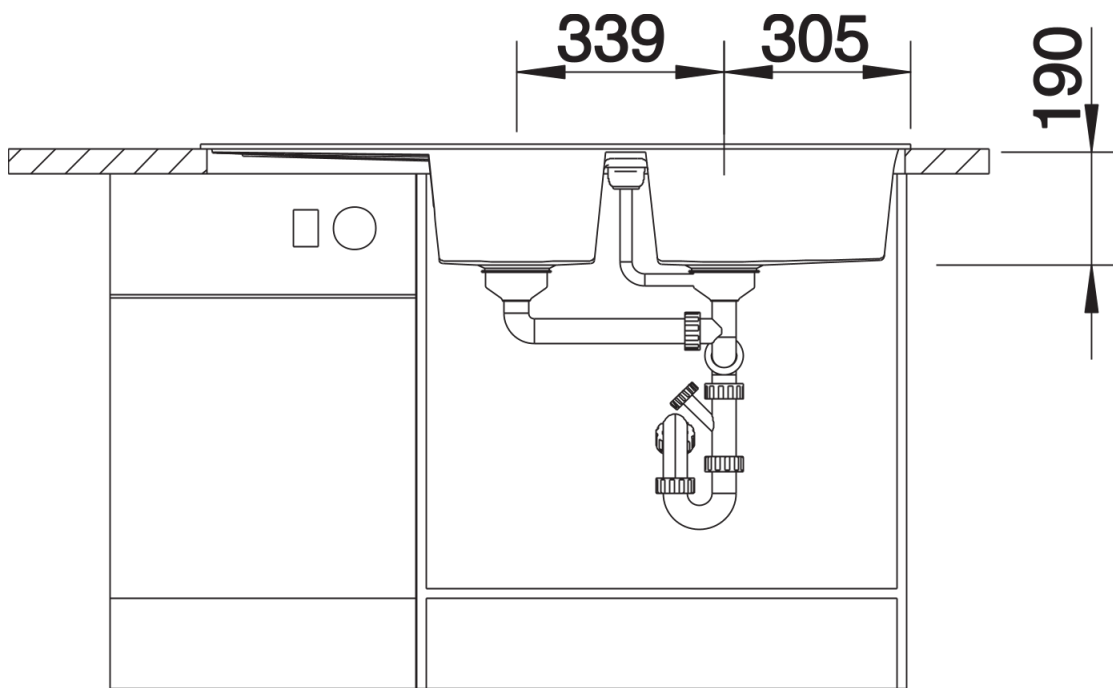

## Planning information

---

- Cut out size: 1140 x 480 x R15  
Universal handing

## Scope of supply

---

- Waste fitting with space-saving pipe  
- 2 x 3 1/2" basket strainers

## Details

---

Top view

Cut-out

Front view

Side view