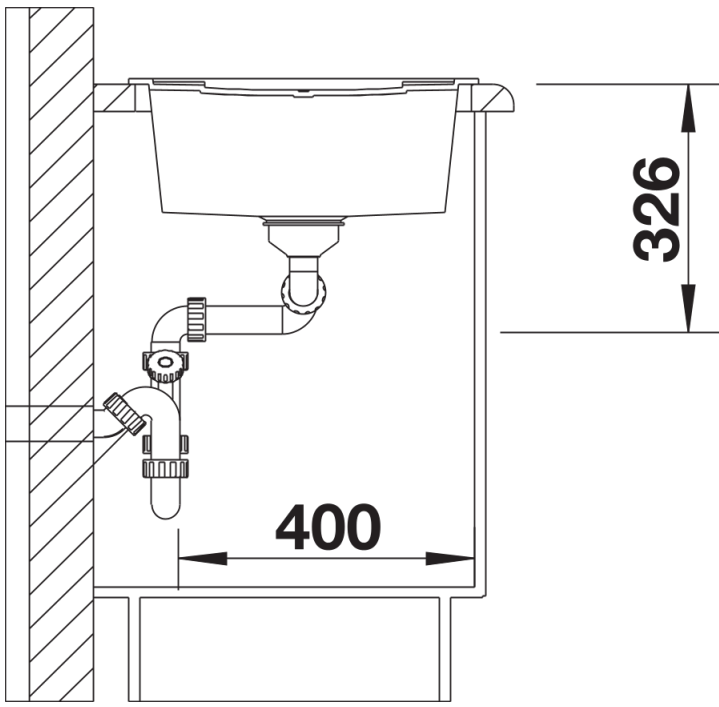

## Planning information

---

- Cut out size: 1140 x 480 x R15  
Universal handing

## Scope of supply

---

- Waste fitting with space-saving pipe  
- 2 x 3 1/2" basket strainers

## Details

---

Top view

Cut-out

Front view

Side view