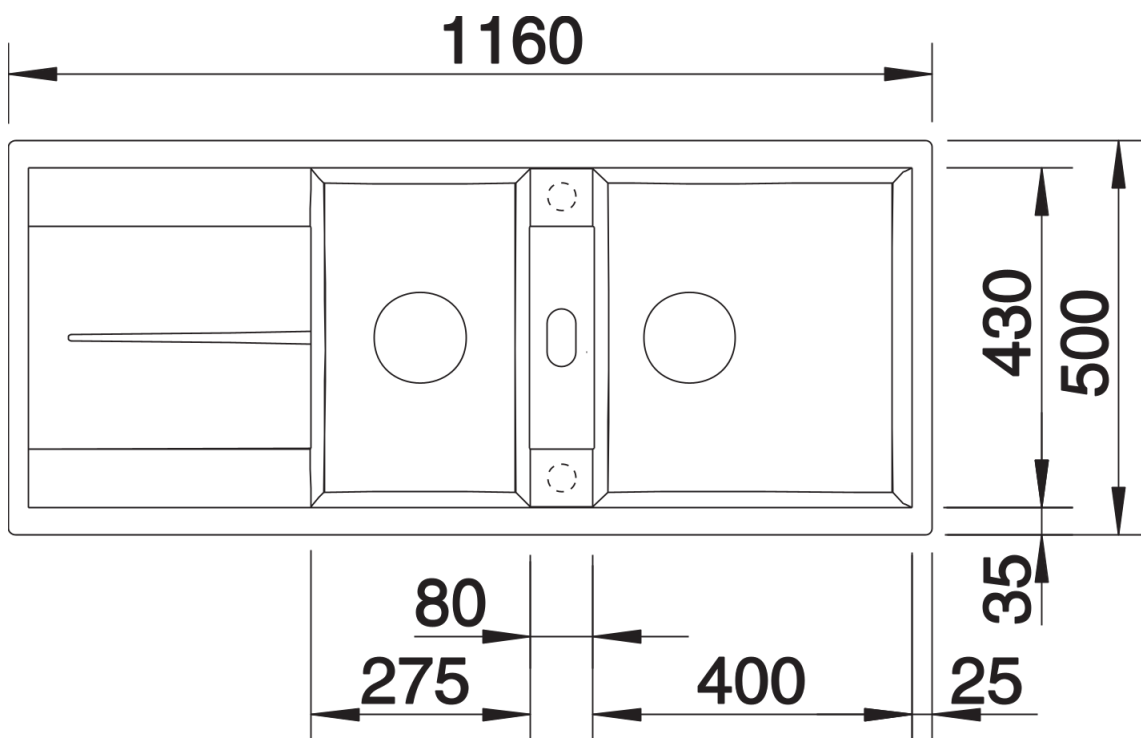

## Planning information

---

- Cut out size: 1140 x 480 x R15  
Universal handing

## Scope of supply

---

- Waste fitting with space-saving pipe  
- 2 x 3 1/2" basket strainers

## Details

---

Top view

Cut-out

Front view

Side view