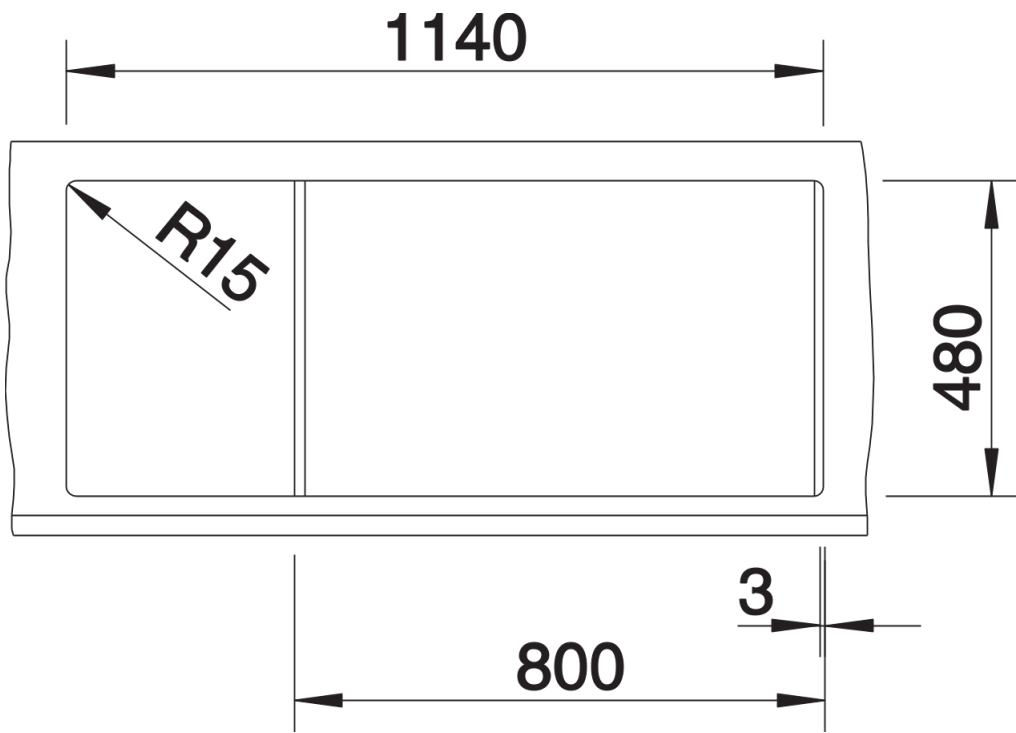

## Planning information

---

- Cut out size: 1140 x 480 x R15  
Universal handing

## Scope of supply

---

- Waste fitting with space-saving pipe  
- 2 x 3 1/2" basket strainers

## Details

---

Top view

Cut-out

Front view

Side view