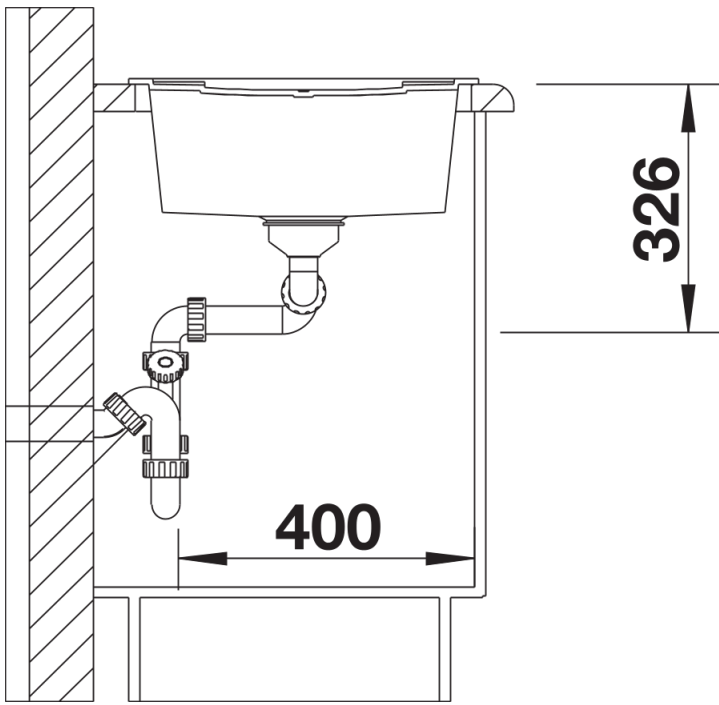

Product information sheet METRA 8 S

Item no. 518884

Benefits

- The clean, straight-lined design suits minimalist kitchens needing an inset sink
- Spacious draining area with minimal grooves can be used as a prep area
- Sizeable main sink and smaller additional sink for easy food prep
- Generous tap ledge to reduce water splashes on the worktop
- Reversible installation

Colours

SILGRANIT rock grey

Available colours:

black
anthracite
rock grey
volcano grey
white
soft white
tartufo
coffee

Planning information

- Cut out size: 1140 x 480 x R15
Universal handing

Scope of supply

- Waste fitting with space-saving pipe
- 2 x 3 1/2" basket strainers

Details

Top view

Cut-out

Front view

Side view