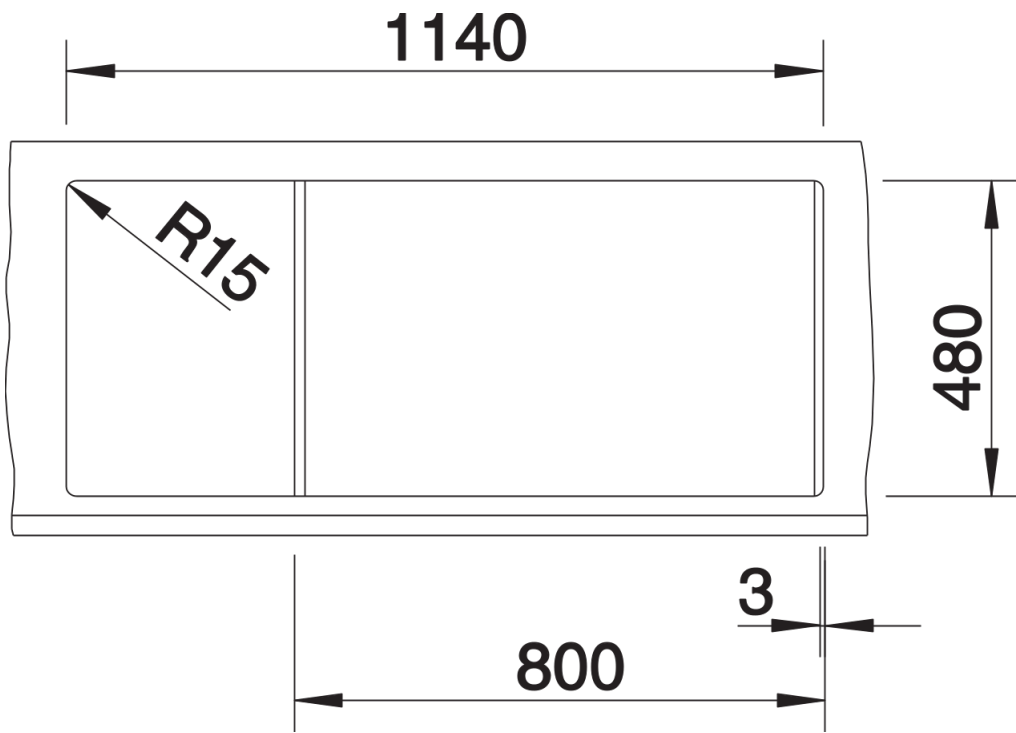

Product information sheet METRA 8 S

Item no. 518884

Benefits

- The clean, straight-lined design suits minimalist kitchens needing an inset sink
- Spacious draining area with minimal grooves can be used as a prep area
- Sizeable main sink and smaller additional sink for easy food prep
- Generous tap ledge to reduce water splashes on the worktop
- Reversible installation

Colours

SILGRANIT rock grey

Available colours:

black
anthracite
rock grey
volcano grey
white
soft white
tartufo
coffee

Planning information

- Cut out size: 1140 x 480 x R15
Universal handing

Scope of supply

- Waste fitting with space-saving pipe
- 2 x 3 1/2" basket strainers

Details

Top view

Cut-out

Front view

Side view