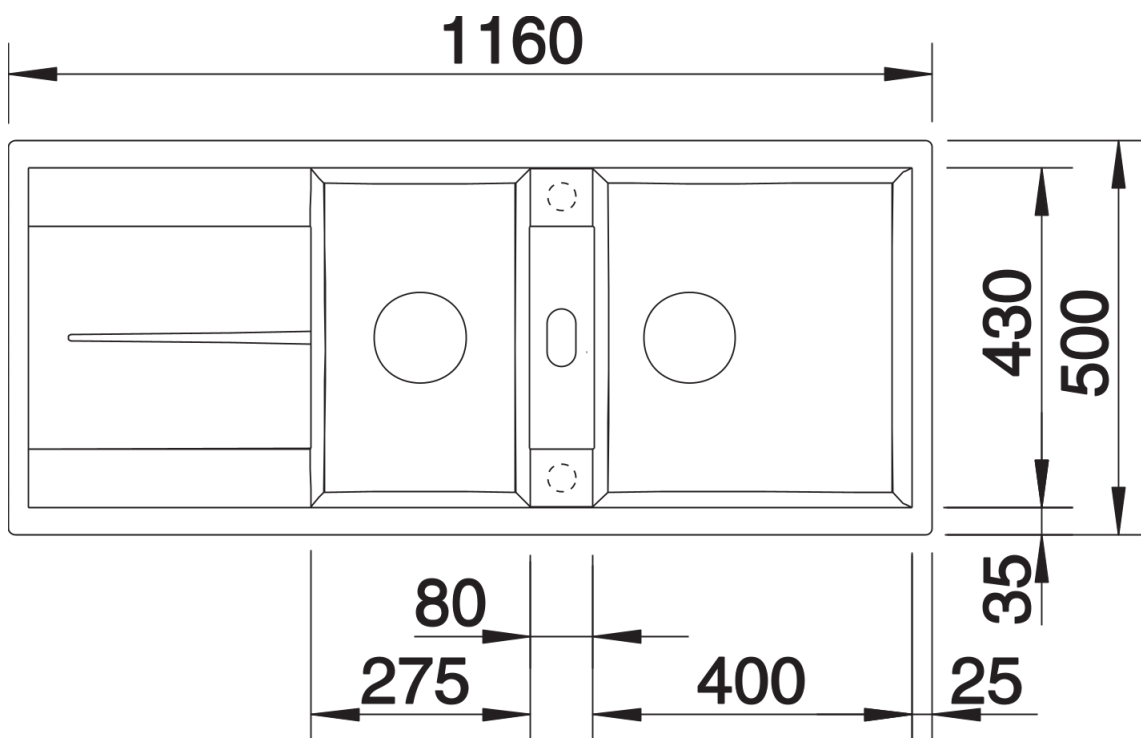

Product information sheet METRA 8 S

Item no. 518884

Benefits

- The clean, straight-lined design suits minimalist kitchens needing an inset sink
- Spacious draining area with minimal grooves can be used as a prep area
- Sizeable main sink and smaller additional sink for easy food prep
- Generous tap ledge to reduce water splashes on the worktop
- Reversible installation

Colours

SILGRANIT rock grey

Available colours:

black
anthracite
rock grey
volcano grey
white
soft white
tartufo
coffee

Planning information

- Cut out size: 1140 x 480 x R15
Universal handing

Scope of supply

- Waste fitting with space-saving pipe
- 2 x 3 1/2" basket strainers

Details

Top view

Cut-out

Front view

Side view