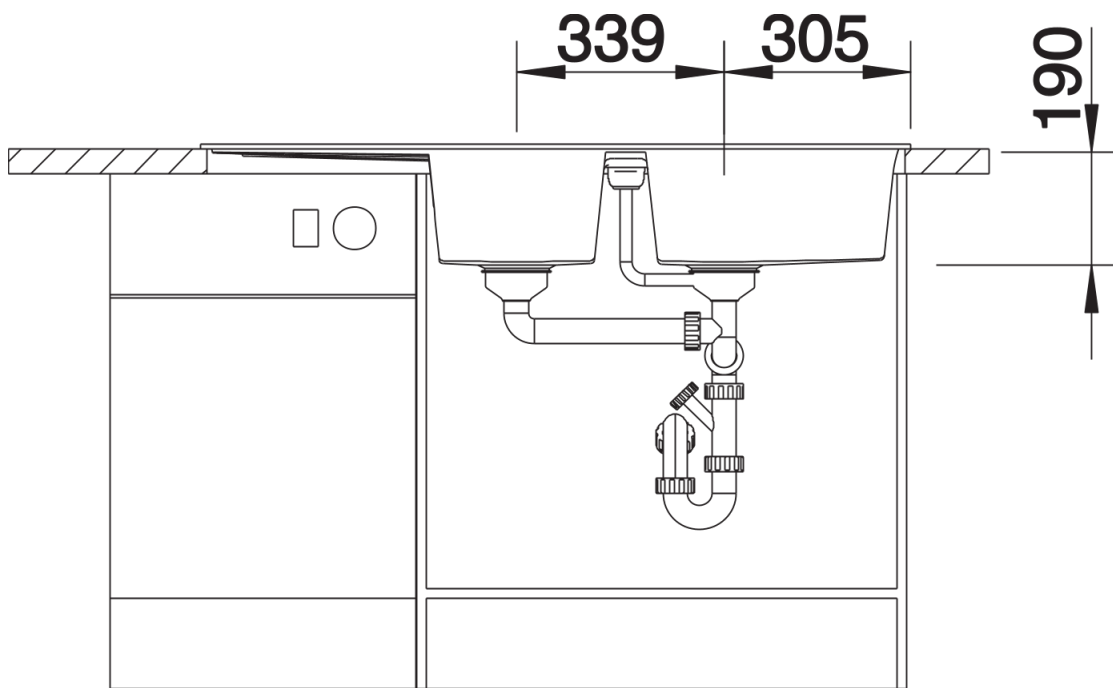

Product information sheet METRA 8 S

Item no. 518884

Benefits

- The clean, straight-lined design suits minimalist kitchens needing an inset sink
- Spacious draining area with minimal grooves can be used as a prep area
- Sizeable main sink and smaller additional sink for easy food prep
- Generous tap ledge to reduce water splashes on the worktop
- Reversible installation

Colours

SILGRANIT rock grey

Available colours:

black
anthracite
rock grey
volcano grey
white
soft white
tartufo
coffee

Planning information

- Cut out size: 1140 x 480 x R15
Universal handing

Scope of supply

- Waste fitting with space-saving pipe
- 2 x 3 1/2" basket strainers

Details

Top view

Cut-out

Front view

Side view