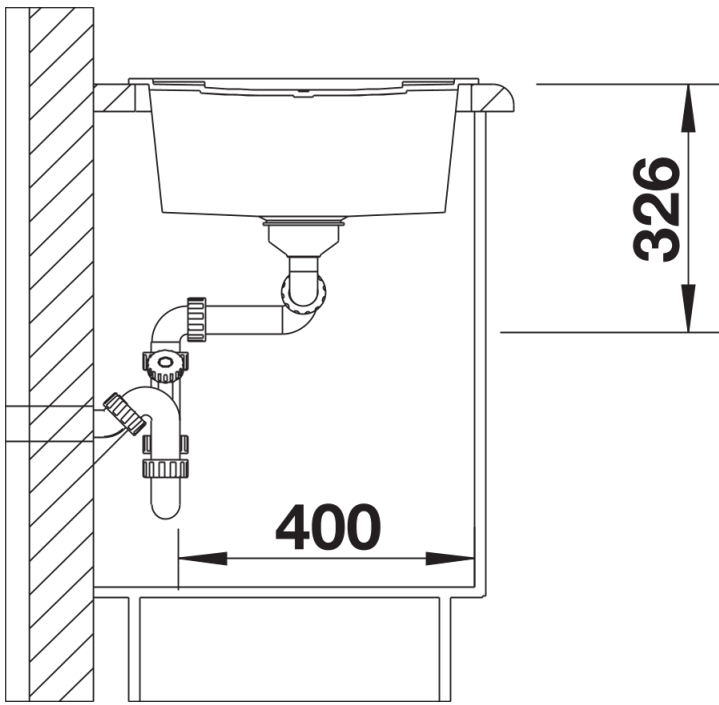

Product information sheet METRA 8 S

Item no. 527120

Benefits

- The clean, straight-lined design suits minimalist kitchens needing an inset sink
- Spacious draining area with minimal grooves can be used as a prep area
- Sizeable main sink and smaller additional sink for easy food prep
- Generous tap ledge to reduce water splashes on the worktop
- Reversible installation

Colours

SILGRANIT soft white

Available colours:

- black
- anthracite
- rock grey
- volcano grey
- white
- soft white
- tartufo
- coffee

Planning information

- Cut out size: 1140 x 480 x R15
Universal handing

Scope of supply

- Waste fitting with space-saving pipe
- 2 x 3 1/2" basket strainers

Details

Top view

Cut-out

Front view

Side view