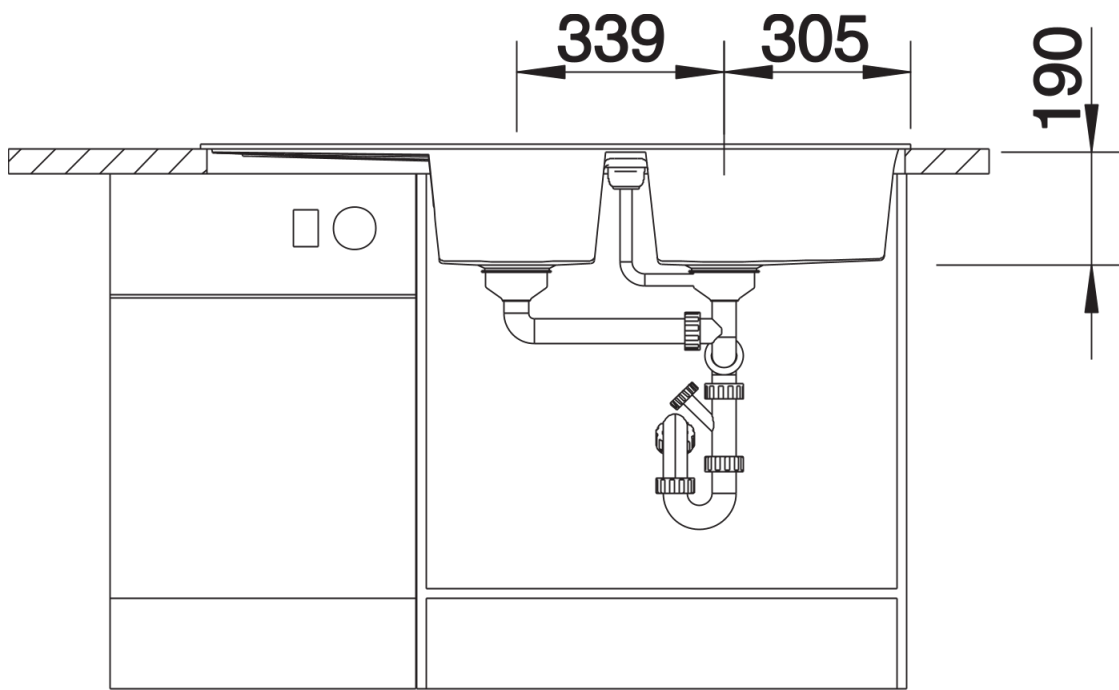

Product information sheet METRA 8 S

Item no. 527120

Benefits

- The clean, straight-lined design suits minimalist kitchens needing an inset sink
- Spacious draining area with minimal grooves can be used as a prep area
- Sizeable main sink and smaller additional sink for easy food prep
- Generous tap ledge to reduce water splashes on the worktop
- Reversible installation

Colours

SILGRANIT soft white

Available colours:

- black
- anthracite
- rock grey
- volcano grey
- white
- soft white
- tartufo
- coffee

Planning information

- Cut out size: 1140 x 480 x R15
Universal handing

Scope of supply

- Waste fitting with space-saving pipe
- 2 x 3 1/2" basket strainers

Details

Top view

Cut-out

Front view

Side view