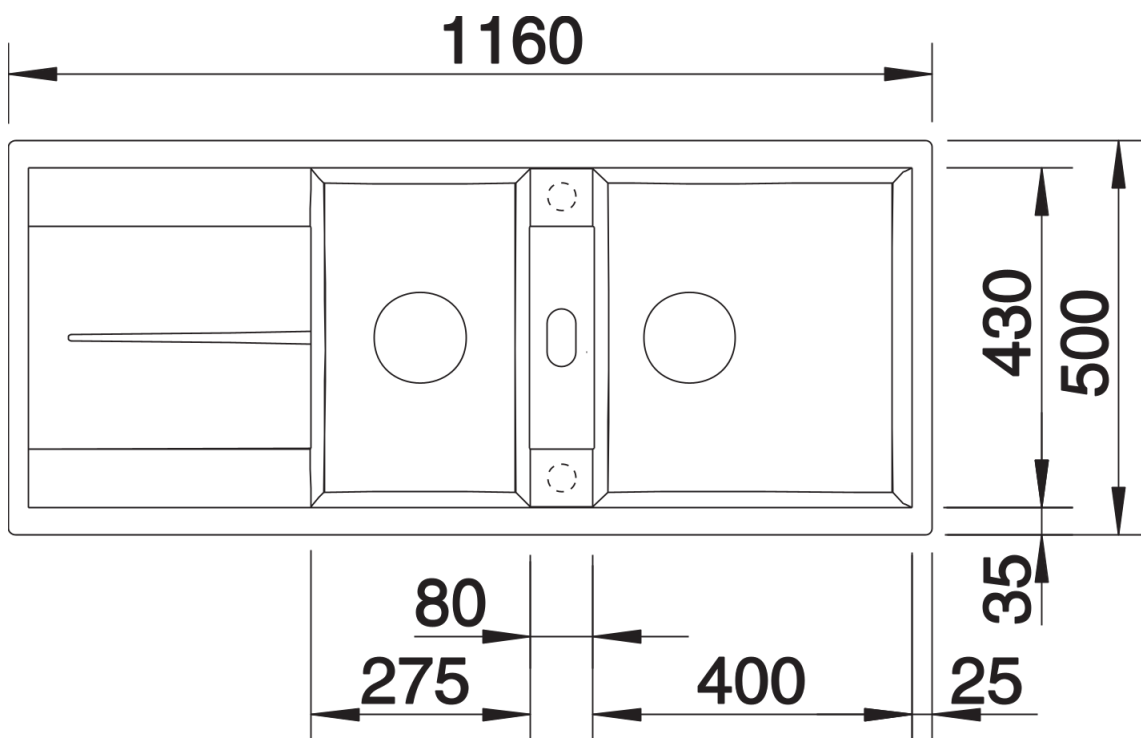

Product information sheet METRA 8 S

Item no. 527120

Benefits

- The clean, straight-lined design suits minimalist kitchens needing an inset sink
- Spacious draining area with minimal grooves can be used as a prep area
- Sizeable main sink and smaller additional sink for easy food prep
- Generous tap ledge to reduce water splashes on the worktop
- Reversible installation

Colours

SILGRANIT soft white

Available colours:

- black
- anthracite
- rock grey
- volcano grey
- white
- soft white
- tartufo
- coffee

Planning information

- Cut out size: 1140 x 480 x R15
Universal handing

Scope of supply

- Waste fitting with space-saving pipe
- 2 x 3 1/2" basket strainers

Details

Top view

Cut-out

Front view

Side view