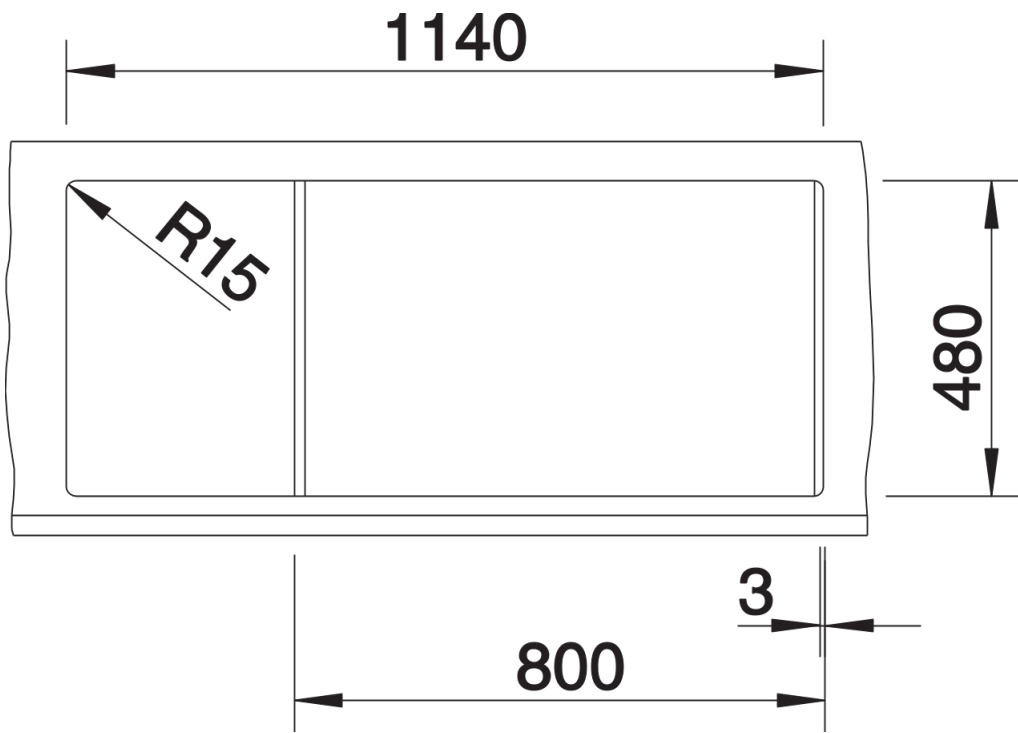

Product information sheet METRA 8 S

Item no. 527120

Benefits

- The clean, straight-lined design suits minimalist kitchens needing an inset sink
- Spacious draining area with minimal grooves can be used as a prep area
- Sizeable main sink and smaller additional sink for easy food prep
- Generous tap ledge to reduce water splashes on the worktop
- Reversible installation

Colours

SILGRANIT soft white

Available colours:

- black
- anthracite
- rock grey
- volcano grey
- white
- soft white
- tartufo
- coffee

Planning information

- Cut out size: 1140 x 480 x R15
Universal handing

Scope of supply

- Waste fitting with space-saving pipe
- 2 x 3 1/2" basket strainers

Details

Top view

Cut-out

Front view

Side view