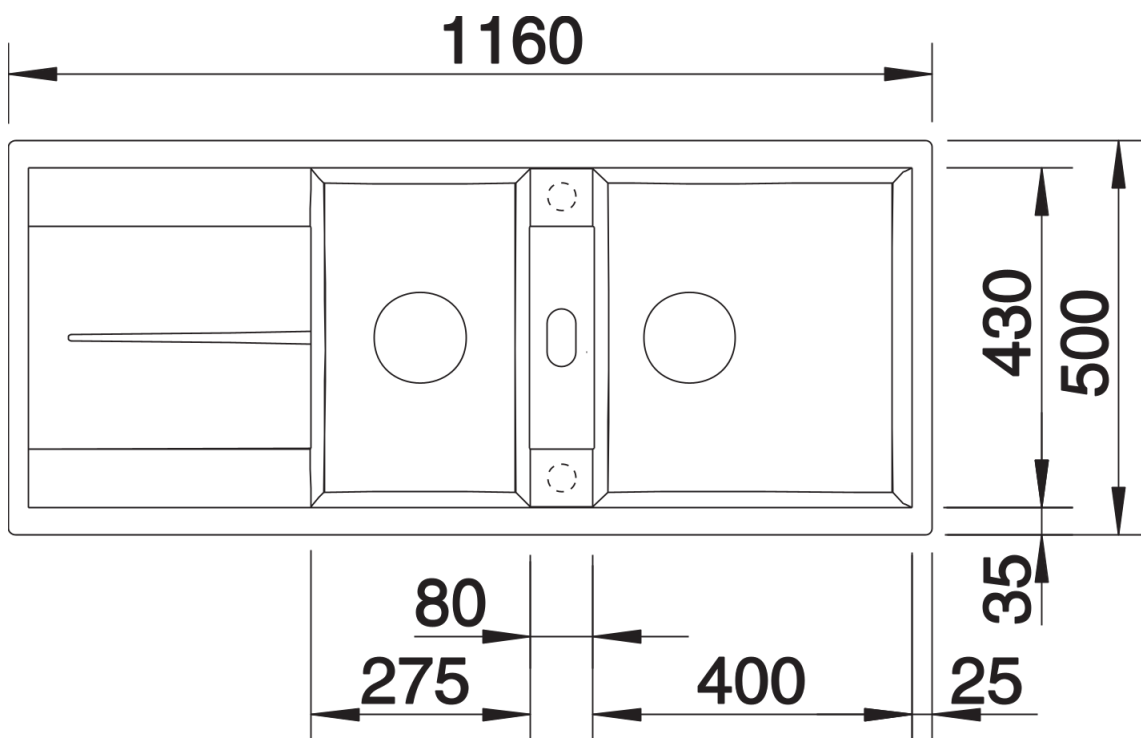

Product information sheet METRA 8 S

Item no. 527303

Benefits

- The clean, straight-lined design suits minimalist kitchens needing an inset sink
- Spacious draining area with minimal grooves can be used as a prep area
- Sizeable main sink and smaller additional sink for easy food prep
- Generous tap ledge to reduce water splashes on the worktop
- Reversible installation

Colours

SILGRANIT volcano grey

Available colours:

black
anthracite
rock grey
volcano grey
white
soft white
tartufo
coffee

Planning information

- Cut out size: 1140 x 480 x R15
Universal handing

Scope of supply

- Waste fitting with space-saving pipe
- 2 x 3 1/2" basket strainers

Details

Top view

Cut-out

Front view

Side view