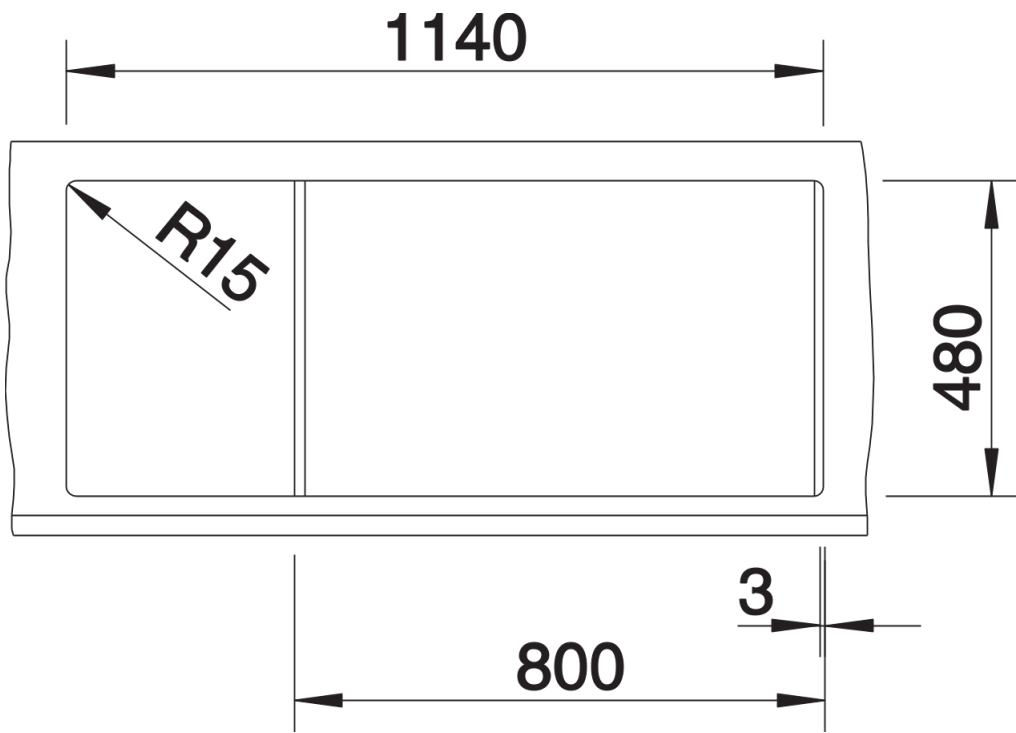

Product information sheet METRA 8 S

Item no. 527303

Benefits

- The clean, straight-lined design suits minimalist kitchens needing an inset sink
- Spacious draining area with minimal grooves can be used as a prep area
- Sizeable main sink and smaller additional sink for easy food prep
- Generous tap ledge to reduce water splashes on the worktop
- Reversible installation

Colours

SILGRANIT volcano grey

Available colours:

black
anthracite
rock grey
volcano grey
white
soft white
tartufo
coffee

Planning information

- Cut out size: 1140 x 480 x R15
Universal handing

Scope of supply

- Waste fitting with space-saving pipe
- 2 x 3 1/2" basket strainers

Details

Top view

Cut-out

Front view

Side view