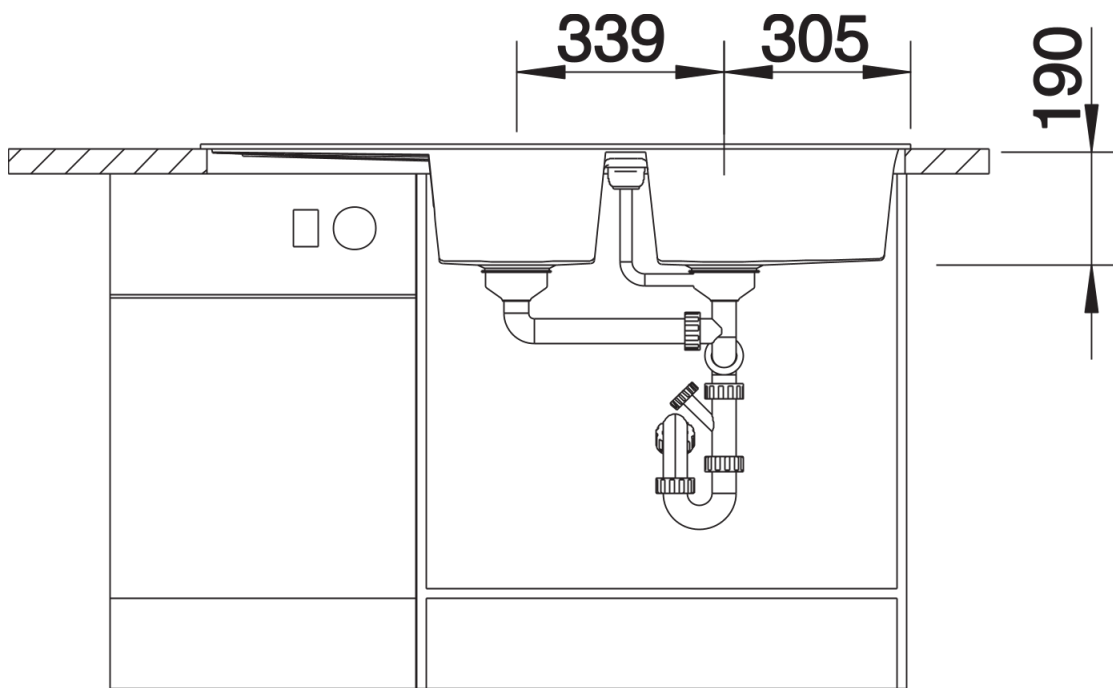

Product information sheet METRA 8 S

Item no. 527303

Benefits

- The clean, straight-lined design suits minimalist kitchens needing an inset sink
- Spacious draining area with minimal grooves can be used as a prep area
- Sizeable main sink and smaller additional sink for easy food prep
- Generous tap ledge to reduce water splashes on the worktop
- Reversible installation

Colours

SILGRANIT volcano grey

Available colours:

black
anthracite
rock grey
volcano grey
white
soft white
tartufo
coffee

Planning information

- Cut out size: 1140 x 480 x R15
Universal handing

Scope of supply

- Waste fitting with space-saving pipe
- 2 x 3 1/2" basket strainers

Details

Top view

Cut-out

Front view

Side view