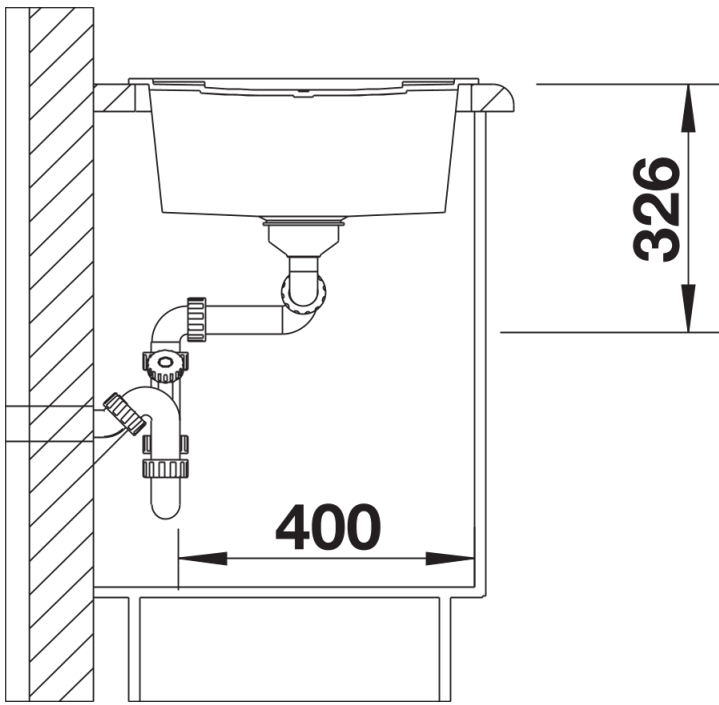

Product information sheet METRA 8 S

Item no. 527303

Benefits

- The clean, straight-lined design suits minimalist kitchens needing an inset sink
- Spacious draining area with minimal grooves can be used as a prep area
- Sizeable main sink and smaller additional sink for easy food prep
- Generous tap ledge to reduce water splashes on the worktop
- Reversible installation

Colours

SILGRANIT volcano grey

Available colours:

black
anthracite
rock grey
volcano grey
white
soft white
tartufo
coffee

Planning information

- Cut out size: 1140 x 480 x R15
Universal handing

Scope of supply

- Waste fitting with space-saving pipe
- 2 x 3 1/2" basket strainers

Details

Top view

Cut-out

Front view

Side view