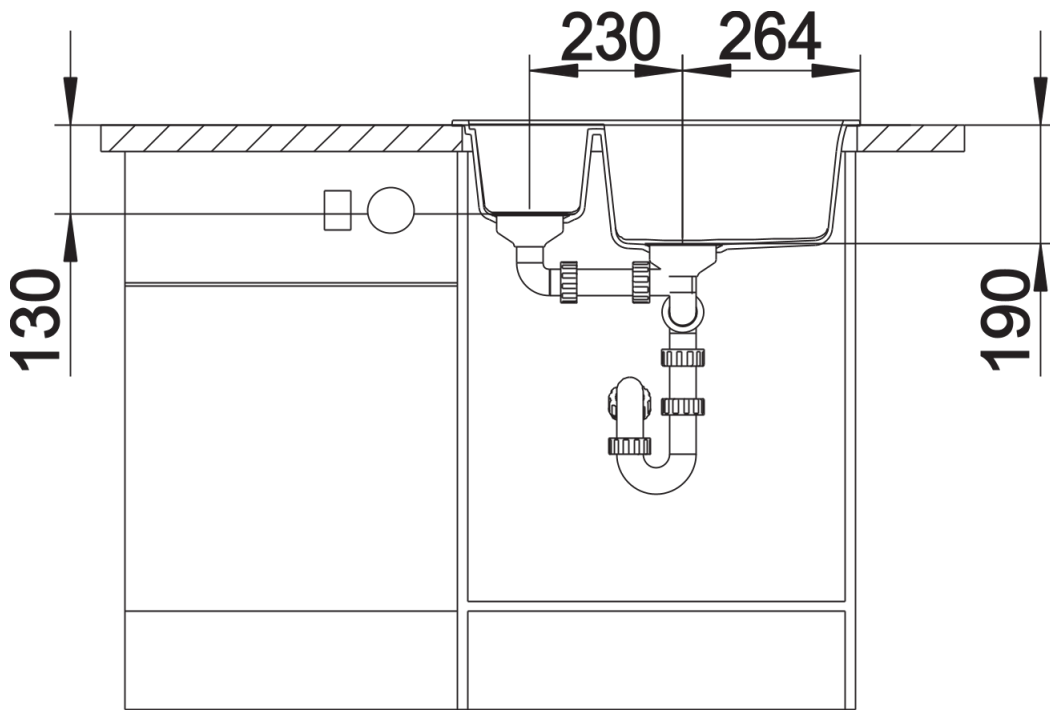

Colours

Available colours:

- black
- anthracite
- rock grey
- volcano grey
- white
- soft white
- tartufo
- coffee

SILGRANIT black

Planning information

- Cut out size: 595 x 480 x R15, German warehouse stock.please allow 10 working days

Scope of supply

- Waste fitting with space-saving pipe
- two 3 ½" basket strainers
- plus main bowl remote control

Details

Top view

Cut-out

Front view

Side view