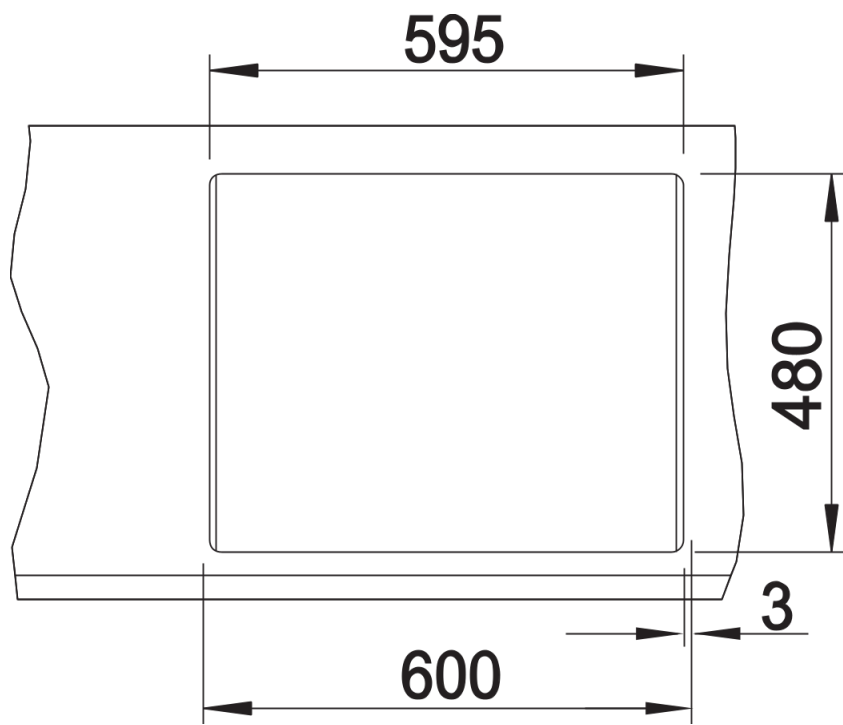

Product information sheet METRA 6

Item no. 525922

Benefits

- Modern, simple but striking linea design
- Practical solution for small kitchens
- The large capacity of the bowl provides generous room to do the washing up
- Aesthetic low-profile rim design
- Can be installed reversibly

Colours

Available colours:

- black
- anthracite
- rock grey
- volcano grey
- white
- soft white
- tartufo
- coffee

SILGRANIT black

Planning information

- Cut out size: 595 x 480 x R15, German warehouse stock.please allow 10 working days

Scope of supply

- Waste fitting with space-saving pipe
- two 3 ½" basket strainers
- plus main bowl remote control

Details

Top view

Cut-out

Front view

Side view