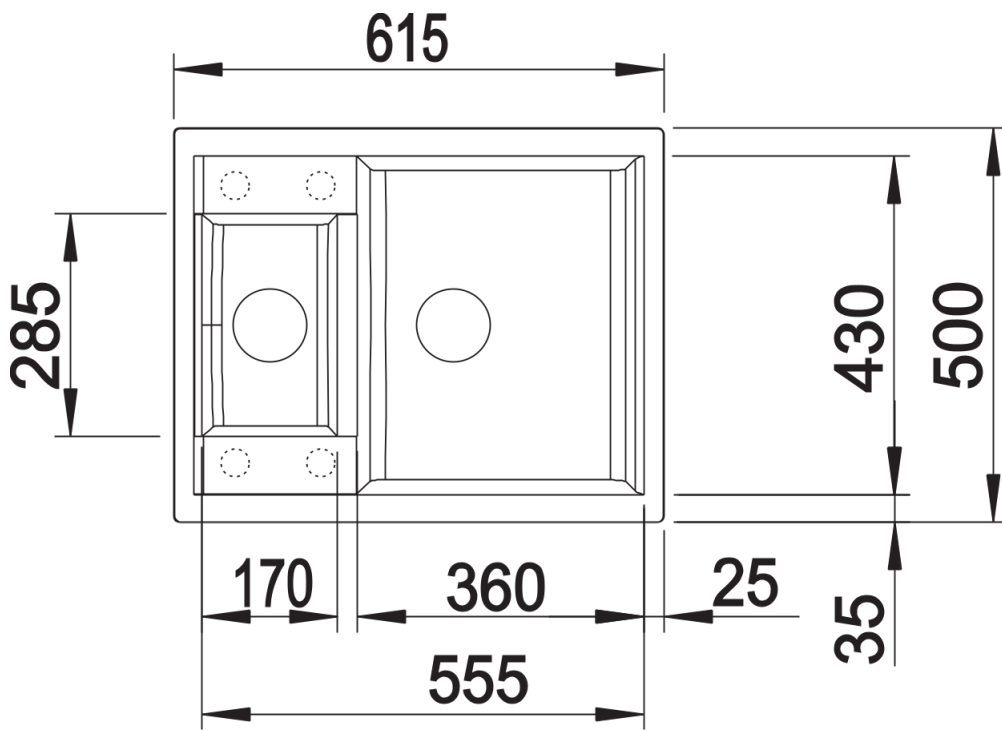

Product information sheet METRA 6

Item no. 525922

Benefits

- Modern, simple but striking linea design
- Practical solution for small kitchens
- The large capacity of the bowl provides generous room to do the washing up
- Aesthetic low-profile rim design
- Can be installed reversibly

Colours

Available colours:

- black
- anthracite
- rock grey
- volcano grey
- white
- soft white
- tartufo
- coffee

SILGRANIT black

Planning information

- Cut out size: 595 x 480 x R15, German warehouse stock.please allow 10 working days

Scope of supply

- Waste fitting with space-saving pipe
- two 3 ½" basket strainers
- plus main bowl remote control

Details

Top view

Cut-out

Front view

Side view