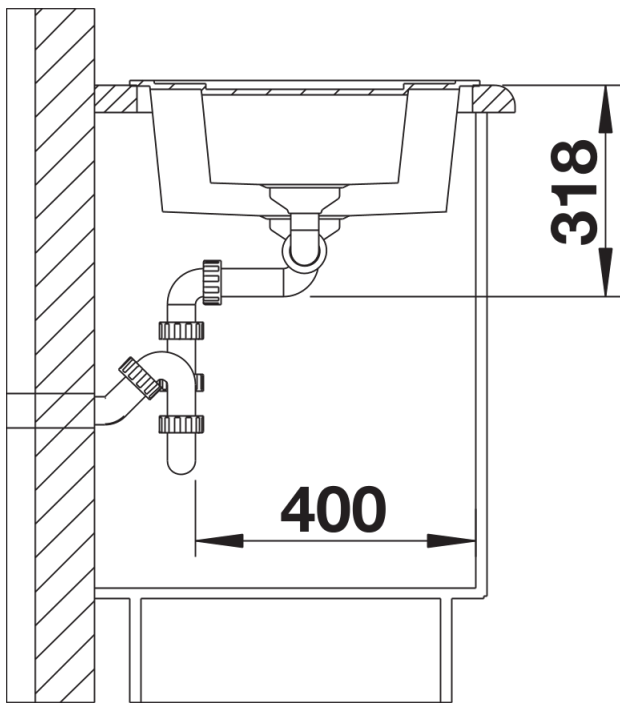

Product information sheet METRA 6

Item no. 525922

Benefits

- Modern, simple but striking linea design
- Practical solution for small kitchens
- The large capacity of the bowl provides generous room to do the washing up
- Aesthetic low-profile rim design
- Can be installed reversibly

Colours

Available colours:

- black
- anthracite
- rock grey
- volcano grey
- white
- soft white
- tartufo
- coffee

SILGRANIT black

Planning information

- Cut out size: 595 x 480 x R15, German warehouse stock.please allow 10 working days

Scope of supply

- Waste fitting with space-saving pipe
- two 3 ½" basket strainers
- plus main bowl remote control

Details

Top view

Cut-out

Front view

Side view