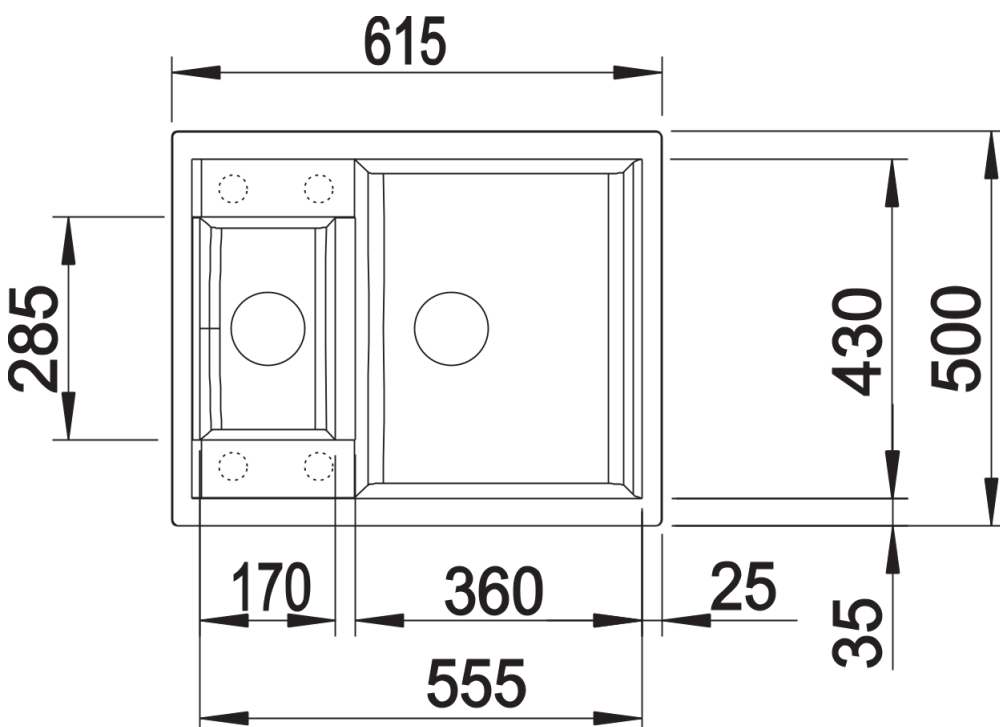

Product information sheet METRA 6

Item no. 518874

Benefits

- The clean, straight-lined design suits minimalist kitchens needing an inset sink
- Generous tap ledge to reduce water splashes on the worktop
- Stainless steel basket strainer with convenient drain remote control to open the strainer
- Reversible installation

Colours

Available colours:

black
anthracite
rock grey
volcano grey
white
soft white
tartufo
coffee

SILGRANIT rock grey

Planning information

- Cut out size: 595 x 480 x R15

Scope of supply

- Waste fitting with space-saving pipe
- 2 x 3 ½" basket strainers with drain remote control for main bowl

Details

Top view

Cut-out

Front view

Side view