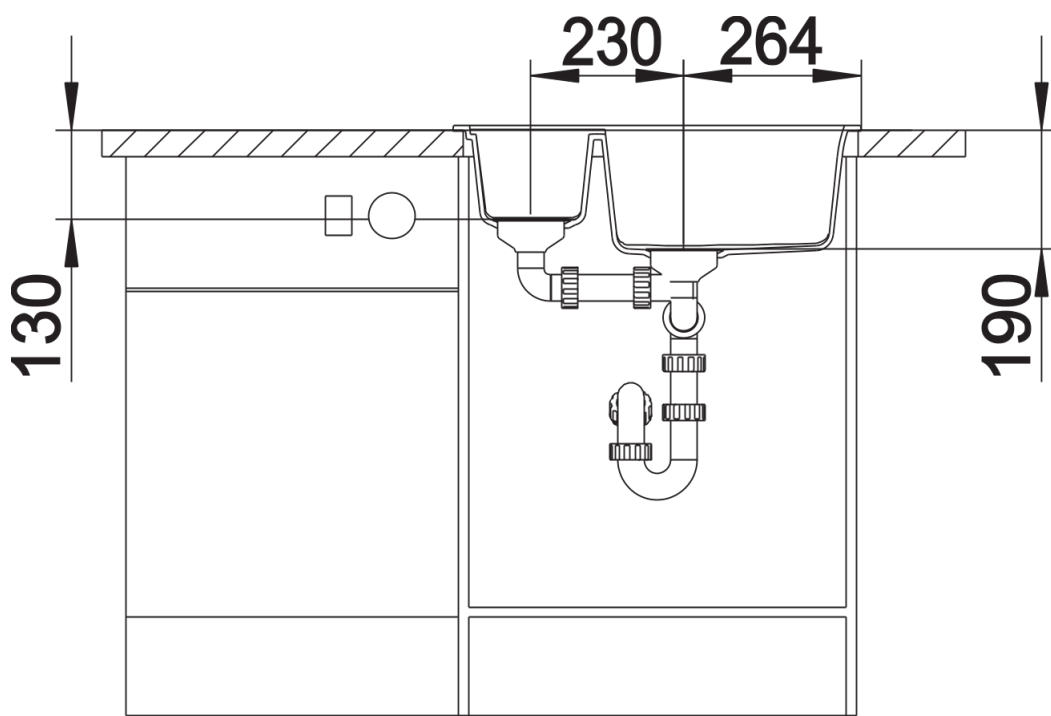

Product information sheet METRA 6

Item no. 518874

Benefits

- The clean, straight-lined design suits minimalist kitchens needing an inset sink
- Generous tap ledge to reduce water splashes on the worktop
- Stainless steel basket strainer with convenient drain remote control to open the strainer
- Reversible installation

Colours

Available colours:

black
anthracite
rock grey
volcano grey
white
soft white
tartufo
coffee

SILGRANIT rock grey

Planning information

- Cut out size: 595 x 480 x R15

Scope of supply

- Waste fitting with space-saving pipe
- 2 x 3 ½" basket strainers with drain remote control for main bowl

Details

Top view

Cut-out

Front view

Side view