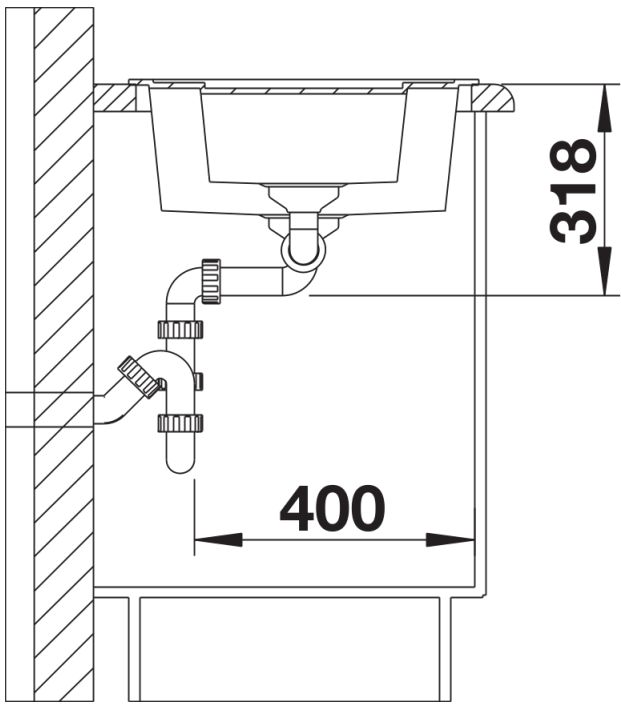

Product information sheet METRA 6

Item no. 518874

Benefits

- The clean, straight-lined design suits minimalist kitchens needing an inset sink
- Generous tap ledge to reduce water splashes on the worktop
- Stainless steel basket strainer with convenient drain remote control to open the strainer
- Reversible installation

Colours

Available colours:

black
anthracite
rock grey
volcano grey
white
soft white
tartufo
coffee

SILGRANIT rock grey

Planning information

- Cut out size: 595 x 480 x R15

Scope of supply

- Waste fitting with space-saving pipe
- 2 x 3 ½" basket strainers with drain remote control for main bowl

Details

Top view

Cut-out

Front view

Side view