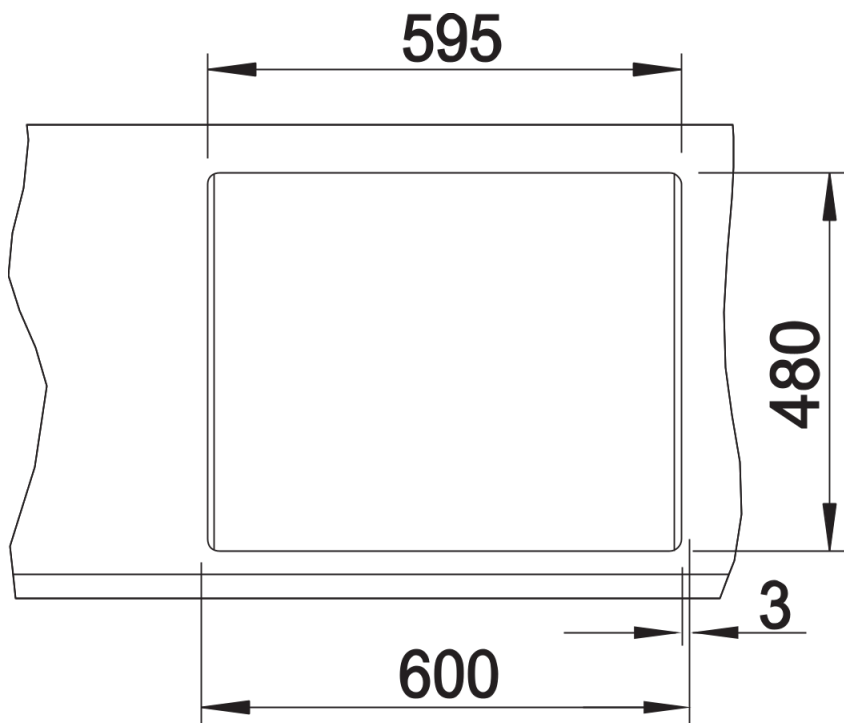

Colours

Available colours:

black
anthracite
rock grey
volcano grey
white
soft white
tartufo
coffee

SILGRANIT rock grey

Planning information

- Cut out size: 595 x 480 x R15

Scope of supply

- Waste fitting with space-saving pipe
- 2 x 3 ½" basket strainers with drain remote control for main bowl

Details

Top view

Cut-out

Front view

Side view