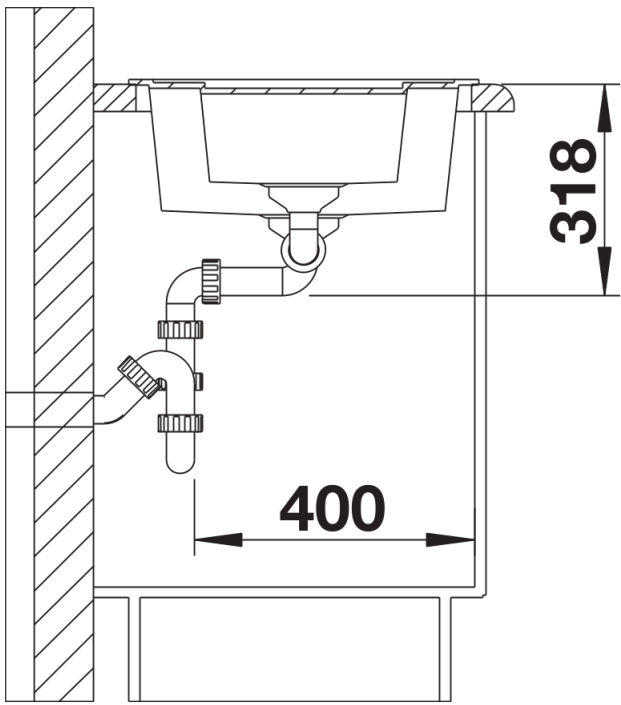

Product information sheet METRA 6

Item no. 525922

Benefits

- The clean, straight-lined design suits minimalist kitchens needing an inset sink
- Generous tap ledge to reduce water splashes on the worktop
- Stainless steel basket strainer with convenient drain remote control to open the strainer
- Reversible installation

Colours

Available colours:

black
anthracite
rock grey
volcano grey
white
soft white
tartufo
coffee

SILGRANIT black

Planning information

- Cut out size: 595 x 480 x R15

Scope of supply

- Waste fitting with space-saving pipe
- 2 x 3 ½" basket strainers with drain remote control for main bowl

Details

Top view

Cut-out

Front view

Side view