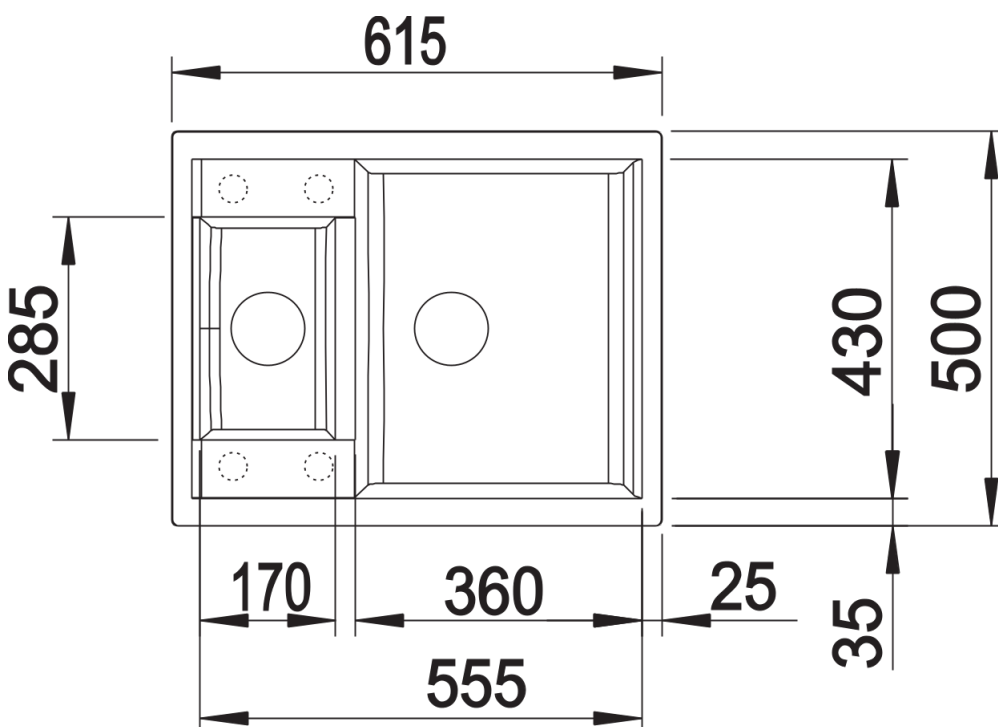

Product information sheet METRA 6

Item no. 525922

Benefits

- The clean, straight-lined design suits minimalist kitchens needing an inset sink
- Generous tap ledge to reduce water splashes on the worktop
- Stainless steel basket strainer with convenient drain remote control to open the strainer
- Reversible installation

Colours

Available colours:

black
anthracite
rock grey
volcano grey
white
soft white
tartufo
coffee

SILGRANIT black

Planning information

- Cut out size: 595 x 480 x R15

Scope of supply

- Waste fitting with space-saving pipe
- 2 x 3 ½" basket strainers with drain remote control for main bowl

Details

Top view

Cut-out

Front view

Side view