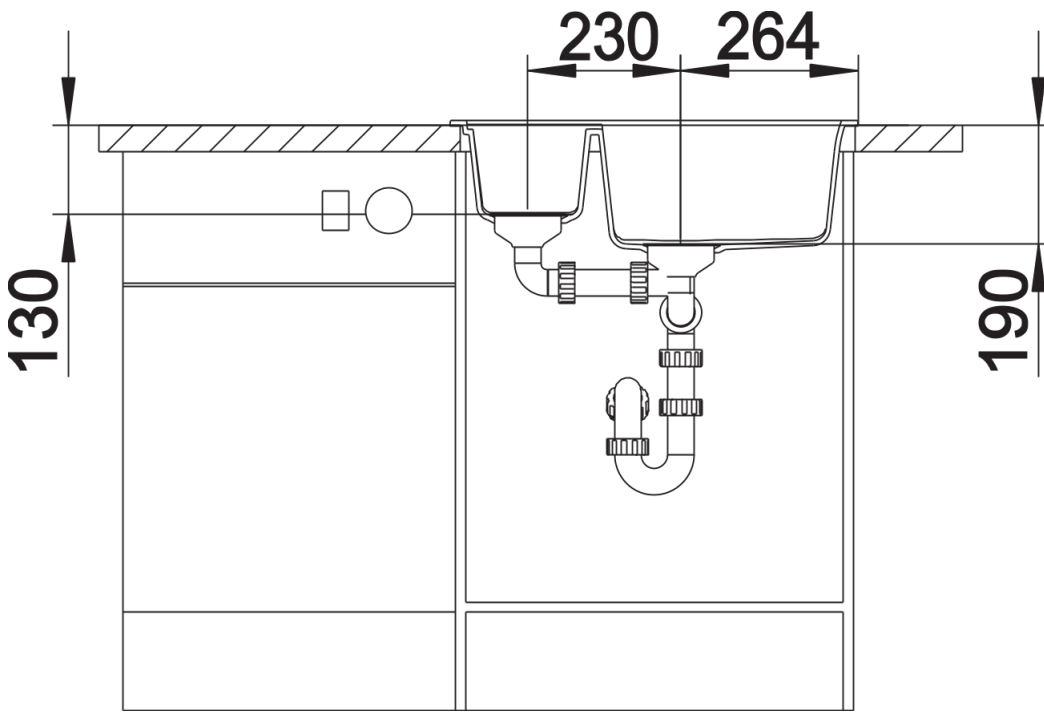

Product information sheet METRA 6

Item no. 525922

Benefits

- The clean, straight-lined design suits minimalist kitchens needing an inset sink
- Generous tap ledge to reduce water splashes on the worktop
- Stainless steel basket strainer with convenient drain remote control to open the strainer
- Reversible installation

Colours

Available colours:

black
anthracite
rock grey
volcano grey
white
soft white
tartufo
coffee

SILGRANIT black

Planning information

- Cut out size: 595 x 480 x R15

Scope of supply

- Waste fitting with space-saving pipe
- 2 x 3 ½" basket strainers with drain remote control for main bowl

Details

Top view

Cut-out

Front view

Side view