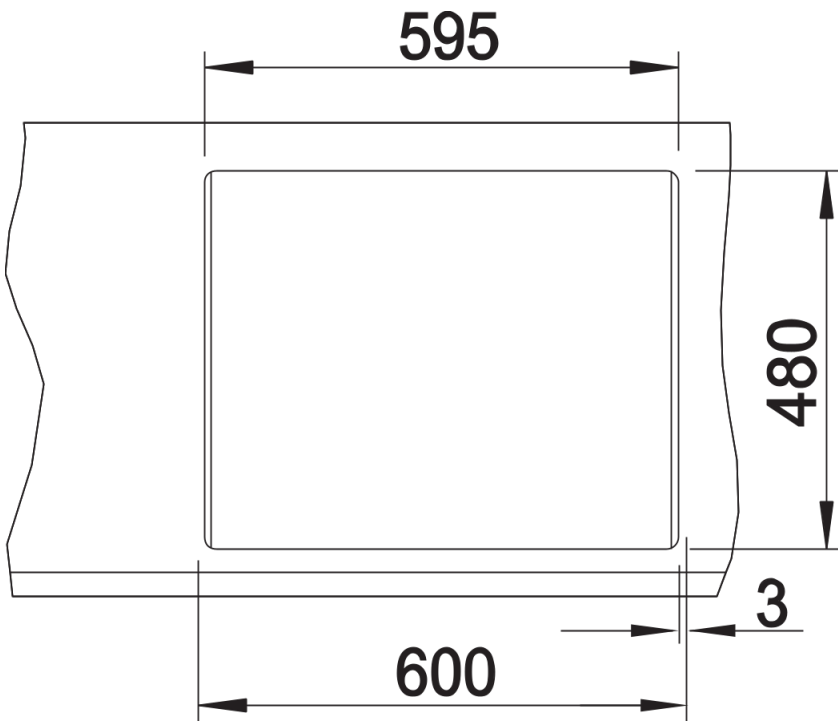

Colours

Available colours:

black
anthracite
rock grey
volcano grey
white
soft white
tartufo
coffee

SILGRANIT black

Planning information

- Cut out size: 595 x 480 x R15

Scope of supply

- Waste fitting with space-saving pipe
- 2 x 3 ½" basket strainers with drain remote control for main bowl

Details

Top view

Cut-out

Front view

Side view