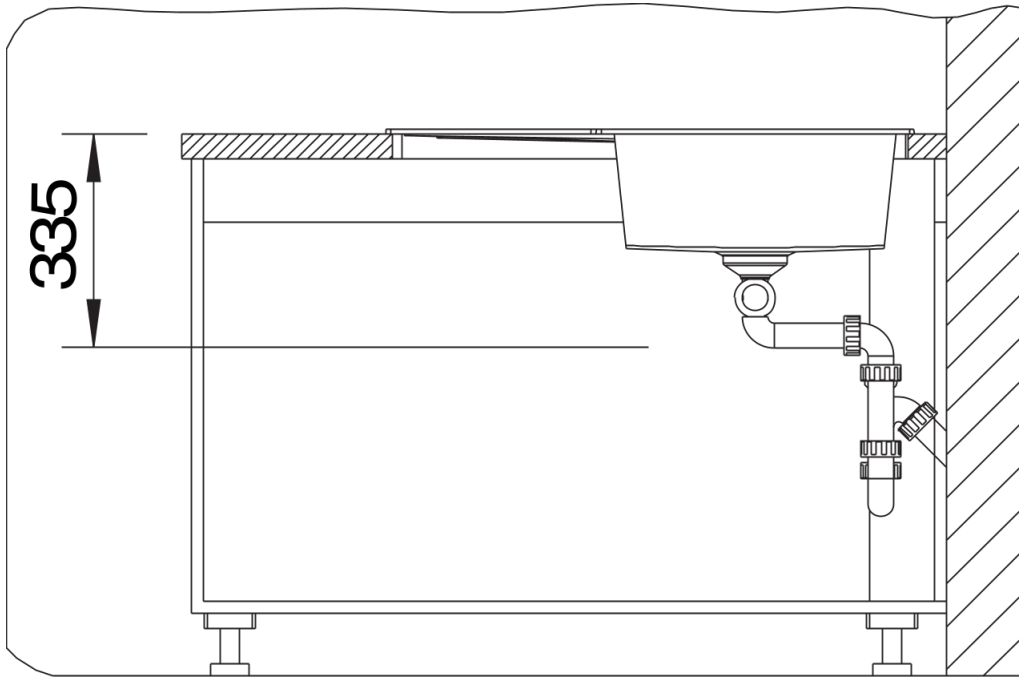

Product information sheet METRA 9 E

Item no. 515573

Benefits

- Modern, simple but striking linea design for corner units
- Designed especially for the corner placement with comfortable large main bowl and spacious additional bowl
- Spacious draining area provides a high degree of comfort
- Aesthetic low-profile rim design

Colours

Available colours:

- black
- anthracite
- rock grey
- volcano grey
- white
- soft white
- tartufo
- coffee

SILGRANIT coffee

Planning information

- Right hand bowl only, Cut out size: Template provided

Scope of supply

- Waste fitting with space-saving pipe
- two 3 ½" basket strainers, German warehouse stock
- please allow 10 working days

Details

Top view

Cut-out

Front view

Side view