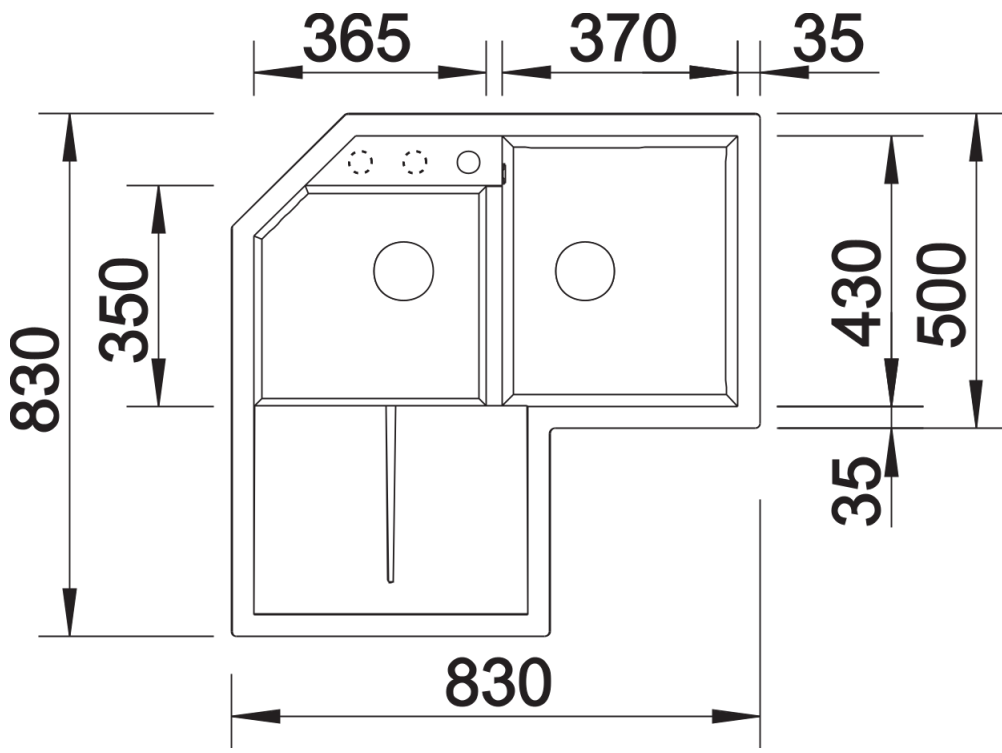

Product information sheet METRA 9 E

Item no. 515573

Benefits

- Modern, simple but striking linea design for corner units
- Designed especially for the corner placement with comfortable large main bowl and spacious additional bowl
- Spacious draining area provides a high degree of comfort
- Aesthetic low-profile rim design

Colours

Available colours:

- black
- anthracite
- rock grey
- volcano grey
- white
- soft white
- tartufo
- coffee

SILGRANIT coffee

Planning information

- Right hand bowl only, Cut out size: Template provided

Scope of supply

- Waste fitting with space-saving pipe
- two 3 ½" basket strainers, German warehouse stock
- please allow 10 working days

Details

Top view

Cut-out

Front view

Side view