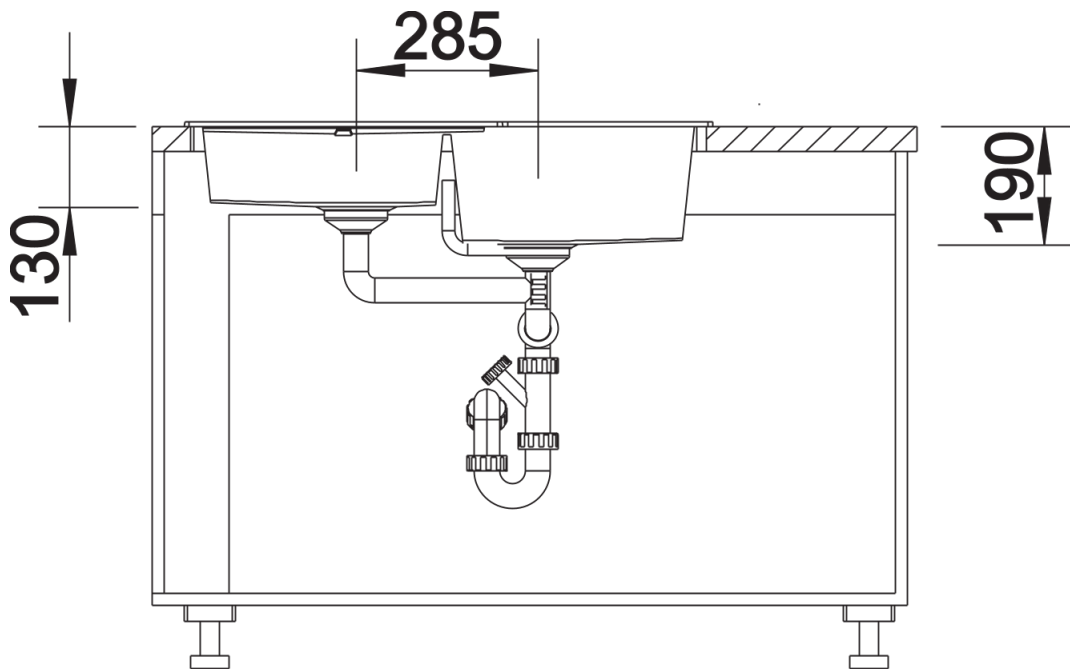

Product information sheet METRA 9 E

Item no. 515573

Benefits

- Modern, simple but striking linea design for corner units
- Designed especially for the corner placement with comfortable large main bowl and spacious additional bowl
- Spacious draining area provides a high degree of comfort
- Aesthetic low-profile rim design

Colours

Available colours:

- black
- anthracite
- rock grey
- volcano grey
- white
- soft white
- tartufo
- coffee

SILGRANIT coffee

Planning information

- Right hand bowl only, Cut out size: Template provided

Scope of supply

- Waste fitting with space-saving pipe
- two 3 ½" basket strainers, German warehouse stock
- please allow 10 working days

Details

Top view

Cut-out

Front view

Side view