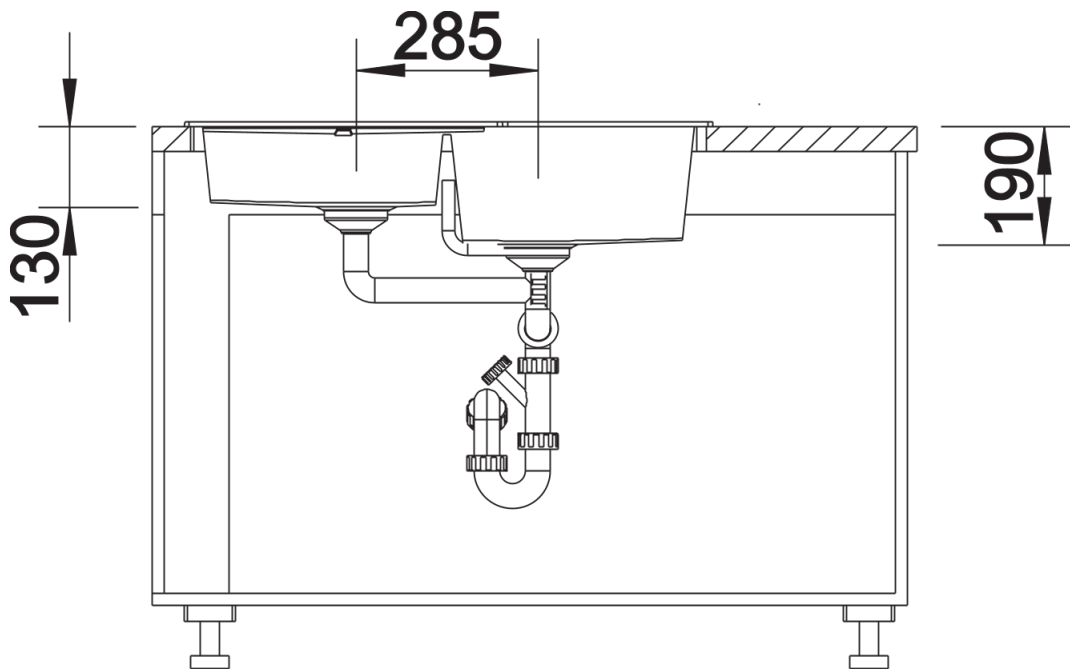

Product information sheet METRA 9 E

Item no. 515576

Benefits

- Modern, simple but striking linea design for corner units
- Designed especially for the corner placement with comfortable large main bowl and spacious additional bowl
- Spacious draining area provides a high degree of comfort
- Aesthetic low-profile rim design

Colours

Available colours:

- black
- anthracite
- rock grey
- volcano grey
- white
- soft white
- tartufo
- coffee

SILGRANIT anthracite

Planning information

- Right hand bowl only, Cut out size: Template provided

Scope of supply

- Waste fitting with space-saving pipe
- two 3 ½" basket strainers, German warehouse stock
- please allow 10 working days

Details

Top view

Cut-out

Front view

Side view