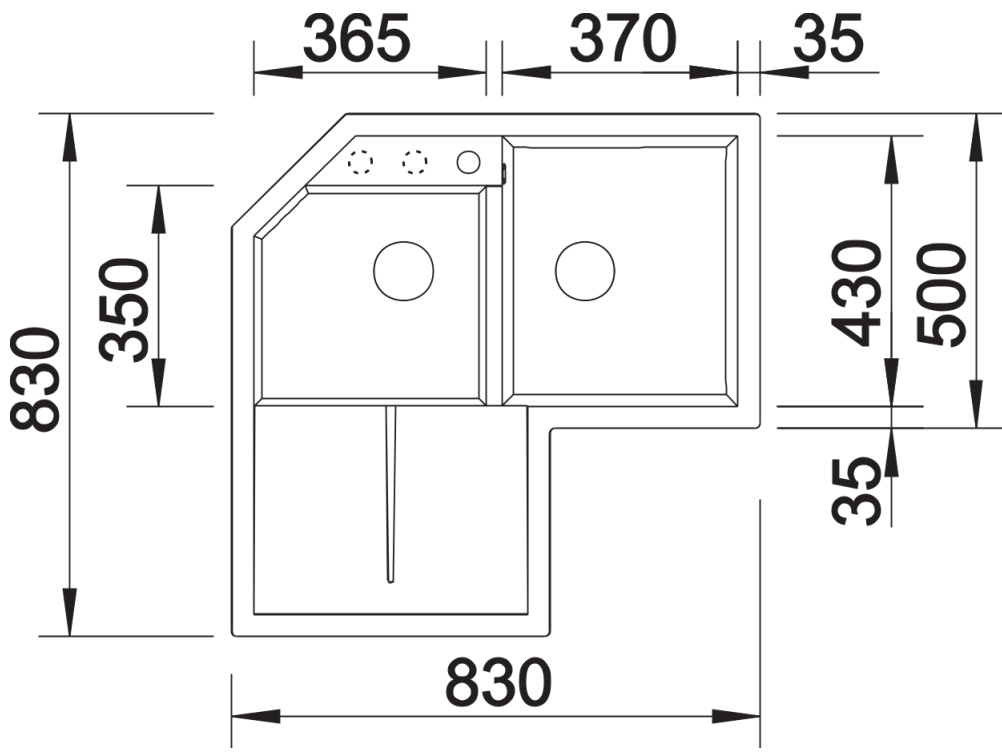

Product information sheet METRA 9 E

Item no. 515576

Benefits

- Modern, simple but striking linea design for corner units
- Designed especially for the corner placement with comfortable large main bowl and spacious additional bowl
- Spacious draining area provides a high degree of comfort
- Aesthetic low-profile rim design

Colours

Available colours:

- black
- anthracite
- rock grey
- volcano grey
- white
- soft white
- tartufo
- coffee

SILGRANIT anthracite

Planning information

- Right hand bowl only, Cut out size: Template provided

Scope of supply

- Waste fitting with space-saving pipe
- two 3 ½" basket strainers, German warehouse stock
- please allow 10 working days

Details

Top view

Cut-out

Front view

Side view