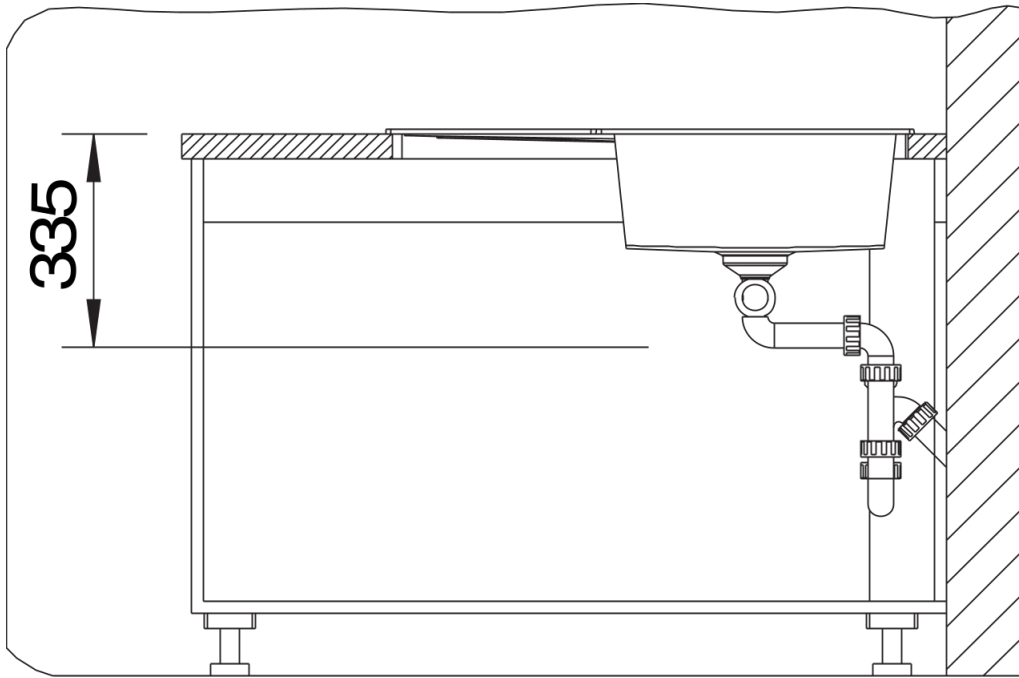

Product information sheet METRA 9 E

Item no. 515576

Benefits

- Modern, simple but striking linea design for corner units
- Designed especially for the corner placement with comfortable large main bowl and spacious additional bowl
- Spacious draining area provides a high degree of comfort
- Aesthetic low-profile rim design

Colours

Available colours:

- black
- anthracite
- rock grey
- volcano grey
- white
- soft white
- tartufo
- coffee

SILGRANIT anthracite

Planning information

- Right hand bowl only, Cut out size: Template provided

Scope of supply

- Waste fitting with space-saving pipe
- two 3 ½" basket strainers, German warehouse stock
- please allow 10 working days

Details

Top view

Cut-out

Front view

Side view