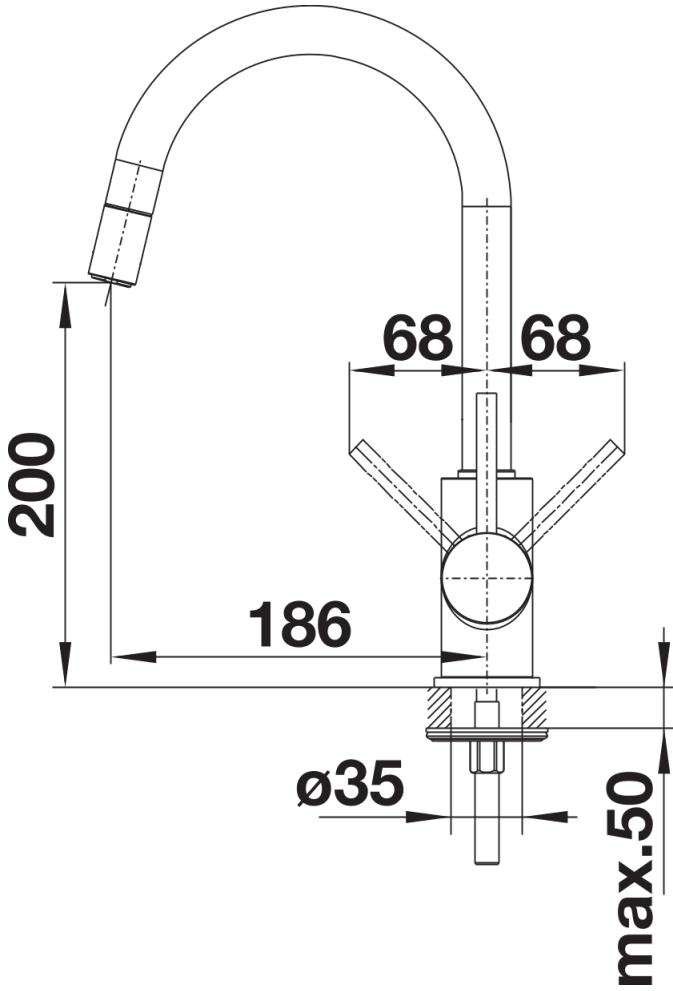

Colours

Available colours:

- black
- anthracite
- volcano grey
- alumetallic
- white
- soft white
- coffee

SILGRANIT-Look black

Planning information

- Please note:
- Requires a balanced high pressure supply only, min 2.0 bar, preferred 2.0 - 2.5 bar
- $\frac{3}{8}$ " BSP connectors required (not supplied)
- Height: 336
- Reach: 186
- Base: 50
- Tap hole: $\varnothing 35$

Scope of supply

- Single lever monobloc mixer tap with pull-out metal tap head on a flexi-hose
- Ceramic disc control
- $\frac{3}{8}$ " flexible connector pipes, 350 mm long for particularly easy installation
- Requires balanced high pressure supply only, min 2.0 bar
- Fit metal stabilising bracket if required, item No. 513383

Details

Swivel range

Side view