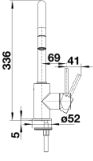

Colours

Available colours:

- black
- anthracite
- volcano grey
- alumetallic
- white
- soft white
- coffee

SILGRANIT-Look black

Planning information

- Please note:
- Requires a balanced high pressure supply only, min 2.0 bar, preferred 2.0 - 2.5 bar
- $\frac{3}{8}$ " BSP connectors required (not supplied)
- Height: 336
- Reach: 186
- Base: 50
- Tap hole: $\varnothing 35$

Scope of supply

- Single lever monobloc mixer tap with pull-out metal tap head on a flexi-hose
- Ceramic disc control
- $\frac{3}{8}$ " flexible connector pipes, 350 mm long for particularly easy installation
- Requires balanced high pressure supply only, min 2.0 bar
- Fit metal stabilising bracket if required, item No. 513383

Details

Swivel range

Side view