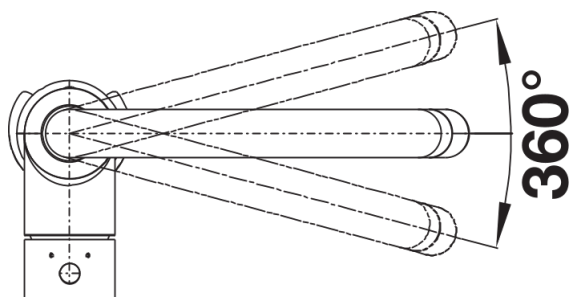

Colours

Available colours:

- black
- anthracite
- volcano grey
- alumetallic
- white
- soft white
- coffee

SILGRANIT-Look black

Planning information

- Please note:
- Requires a balanced high pressure supply only, min 2.0 bar, preferred 2.0 - 2.5 bar
- $\frac{3}{8}$ " BSP connectors required (not supplied)
- Height: 336
- Reach: 186
- Base: 50
- Tap hole: $\varnothing 35$

Scope of supply

- Single lever monobloc mixer tap with pull-out metal tap head on a flexi-hose
- Ceramic disc control
- $\frac{3}{8}$ " flexible connector pipes, 350 mm long for particularly easy installation
- Requires balanced high pressure supply only, min 2.0 bar
- Fit metal stabilising bracket if required, item No. 513383

Details

Swivel range

Side view