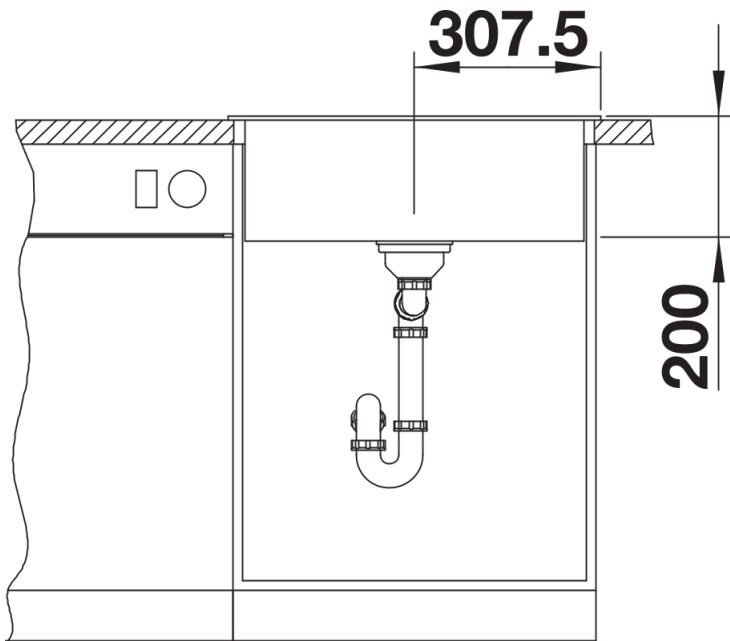

Colours

Available colours:

- black
- anthracite
- rock grey
- volcano grey
- white
- soft white
- tartufo
- coffee

SILGRANIT anthracite

Planning information

- Cut out size: 595 x 490 x R15

Scope of supply

- Waste fitting with space-saving pipe
- 3 ½" basket strainer

Details

Top view

Cut-out

Front view

Side view