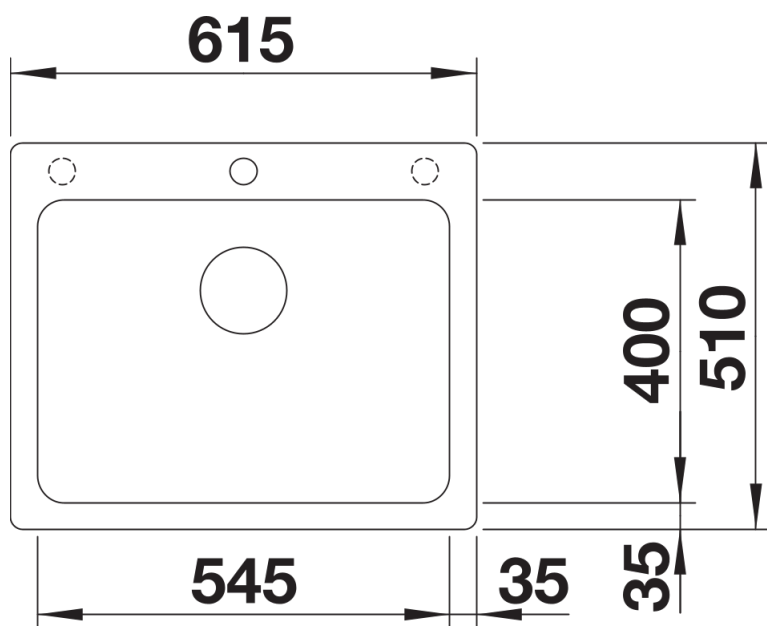

Colours

Available colours:

- black
- anthracite
- rock grey
- volcano grey
- white
- soft white
- tartufo
- coffee

SILGRANIT anthracite

Planning information

- Cut out size: 595 x 490 x R15

Scope of supply

- Waste fitting with space-saving pipe
- 3 ½" basket strainer

Details

Top view

Cut-out

Front view

Side view