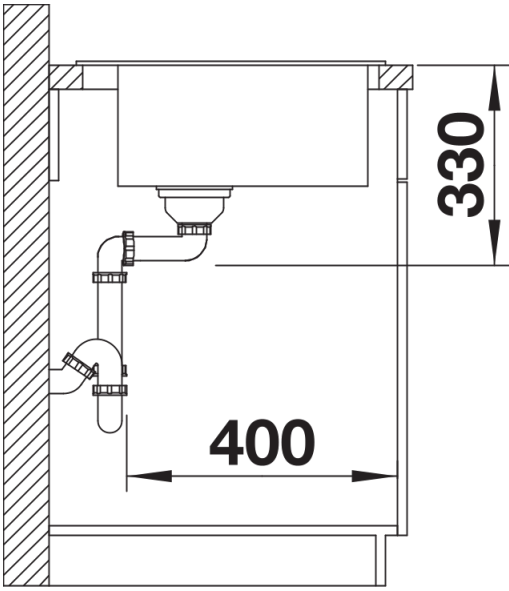

Colours

Available colours:

- black
- anthracite
- rock grey
- volcano grey
- white
- soft white
- tartufo
- coffee

SILGRANIT anthracite

Planning information

- Cut out size: 595 x 490 x R15

Scope of supply

- Waste fitting with space-saving pipe
- 3 ½" basket strainer

Details

Top view

Cut-out

Front view

Side view