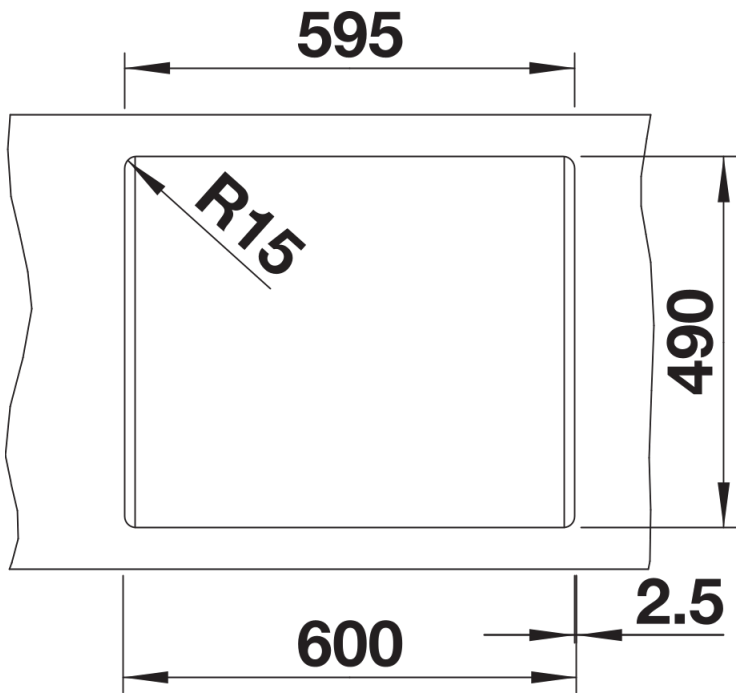

Colours

Available colours:

- black
- anthracite
- rock grey
- volcano grey
- white
- soft white
- tartufo
- coffee

SILGRANIT anthracite

Planning information

- Cut out size: 595 x 490 x R15

Scope of supply

- Waste fitting with space-saving pipe
- 3 ½" basket strainer

Details

Top view

Cut-out

Front view

Side view