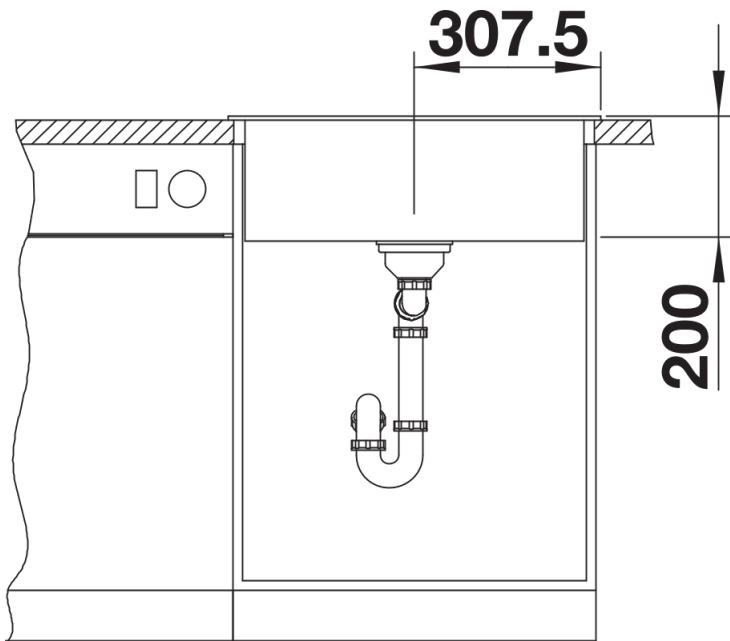

Colours

Available colours:

black
anthracite
rock grey
volcano grey
white
soft white
tartufo
coffee

SILGRANIT rock grey

Planning information

- Cut out size: 595 x 490 x R15

Scope of supply

- Waste fitting with space-saving pipe
- 3 ½" basket strainer

Details

Top view

Cut-out

Front view

Side view