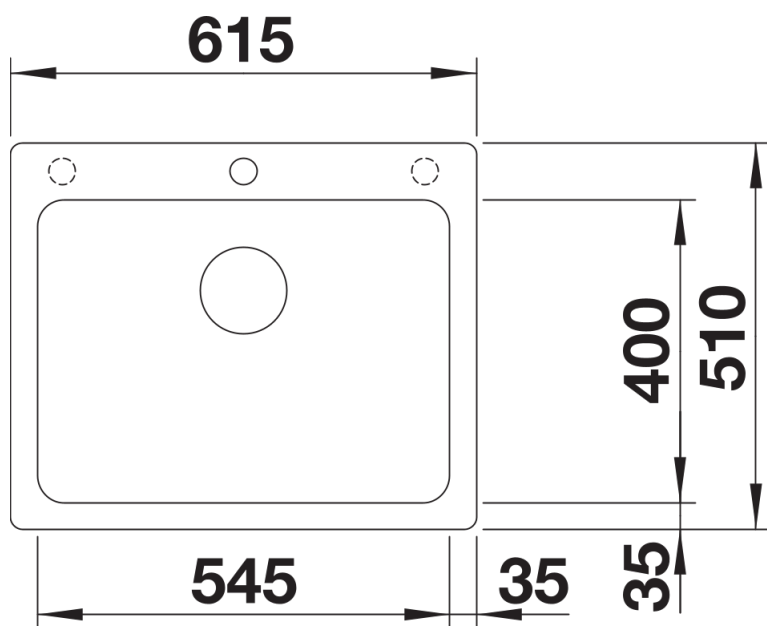

Colours

Available colours:

black
anthracite
rock grey
volcano grey
white
soft white
tartufo
coffee

SILGRANIT rock grey

Planning information

- Cut out size: 595 x 490 x R15

Scope of supply

- Waste fitting with space-saving pipe
- 3 ½" basket strainer

Details

Top view

Cut-out

Front view

Side view