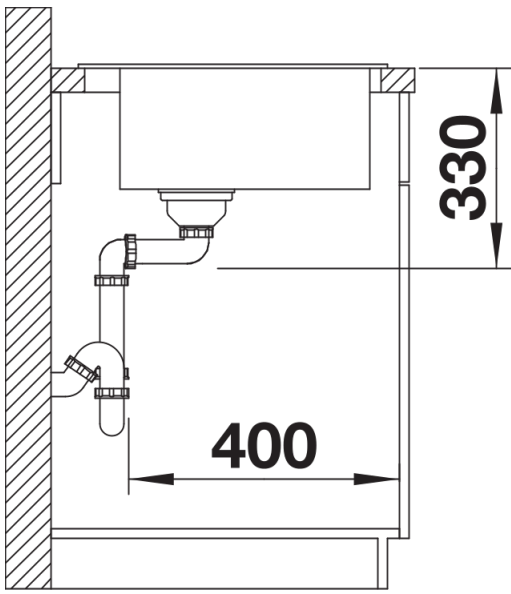

Colours

Available colours:

black
anthracite
rock grey
volcano grey
white
soft white
tartufo
coffee

SILGRANIT rock grey

Planning information

- Cut out size: 595 x 490 x R15

Scope of supply

- Waste fitting with space-saving pipe
- 3 ½" basket strainer

Details

Top view

Cut-out

Front view

Side view