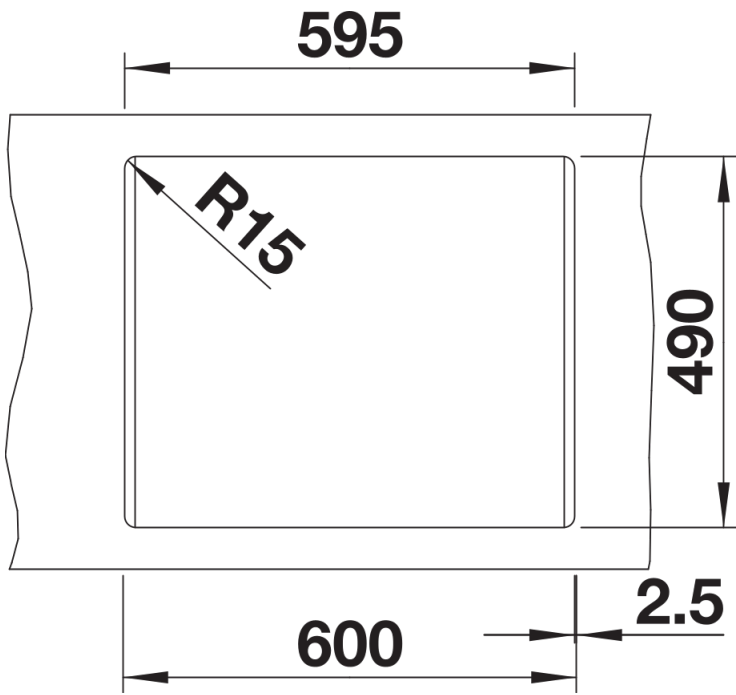

Colours

Available colours:

black
anthracite
rock grey
volcano grey
white
soft white
tartufo
coffee

SILGRANIT rock grey

Planning information

- Cut out size: 595 x 490 x R15

Scope of supply

- Waste fitting with space-saving pipe
- 3 ½" basket strainer

Details

Top view

Cut-out

Front view

Side view