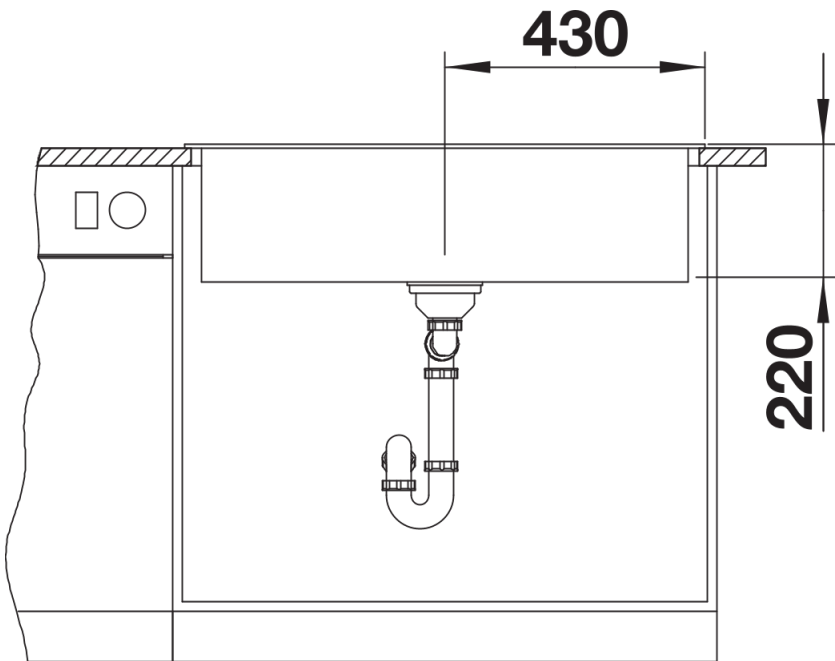

Colours

Available colours:

black
anthracite
rock grey
volcano grey
white
soft white
tartufo
coffee

SILGRANIT rock grey

Planning information

- Cut out size: 840 x 490 x R15

Scope of supply

- Waste fitting with space-saving pipe
- 3 ½" basket strainer

Details

Top view

Cut-out

Front view

Side view