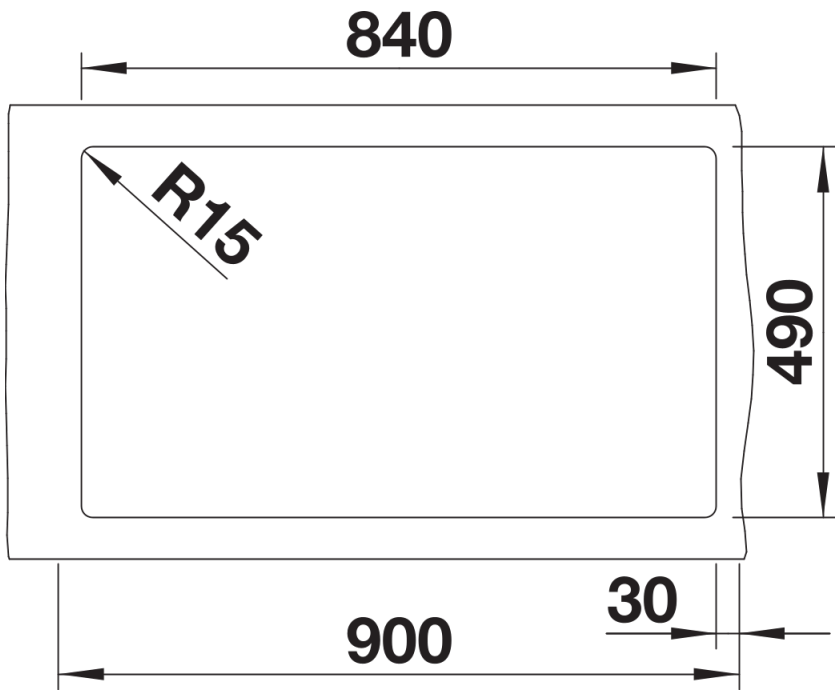

Colours

Available colours:

black
anthracite
rock grey
volcano grey
white
soft white
tartufo
coffee

SILGRANIT rock grey

Planning information

- Cut out size: 840 x 490 x R15

Scope of supply

- Waste fitting with space-saving pipe
- 3 ½" basket strainer

Details

Top view

Cut-out

Front view

Side view