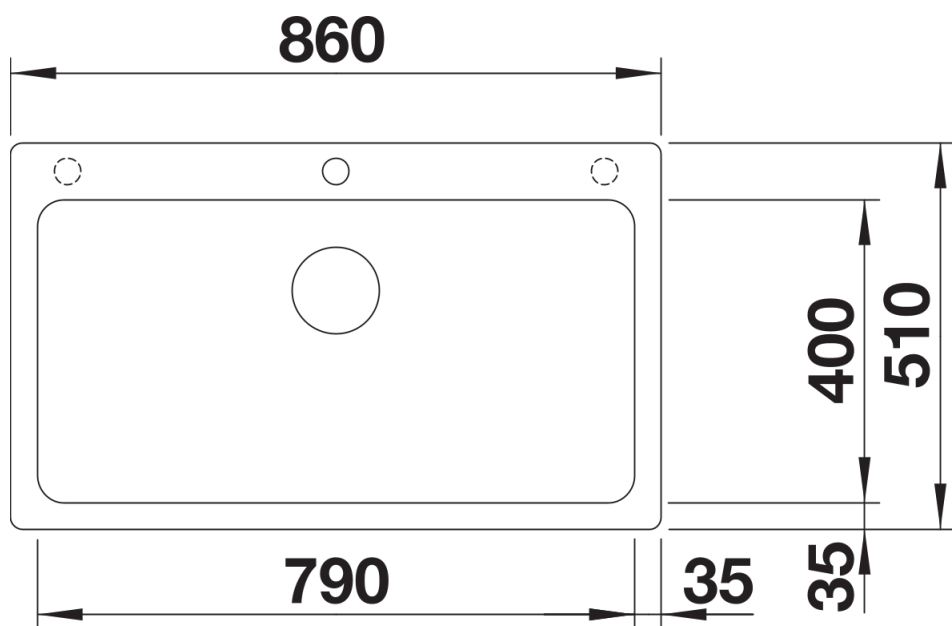

Colours

Available colours:

black
anthracite
rock grey
volcano grey
white
soft white
tartufo
coffee

SILGRANIT rock grey

Planning information

- Cut out size: 840 x 490 x R15

Scope of supply

- Waste fitting with space-saving pipe
- 3 ½" basket strainer

Details

Top view

Cut-out

Front view

Side view