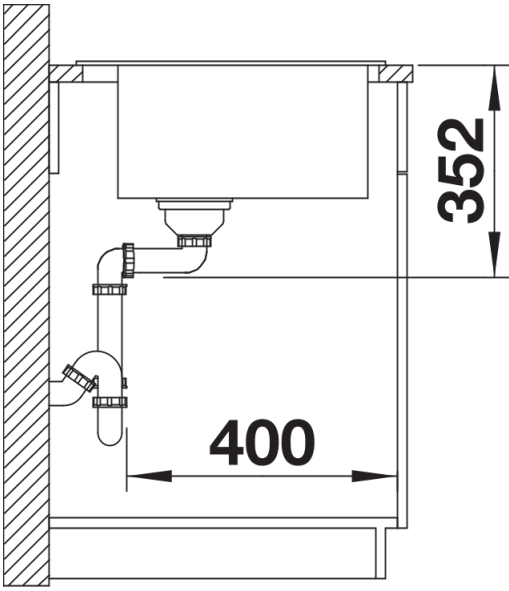

Colours

Available colours:

black
anthracite
rock grey
volcano grey
white
soft white
tartufo
coffee

SILGRANIT rock grey

Planning information

- Cut out size: 840 x 490 x R15

Scope of supply

- Waste fitting with space-saving pipe
- 3 ½" basket strainer

Details

Top view

Cut-out

Front view

Side view